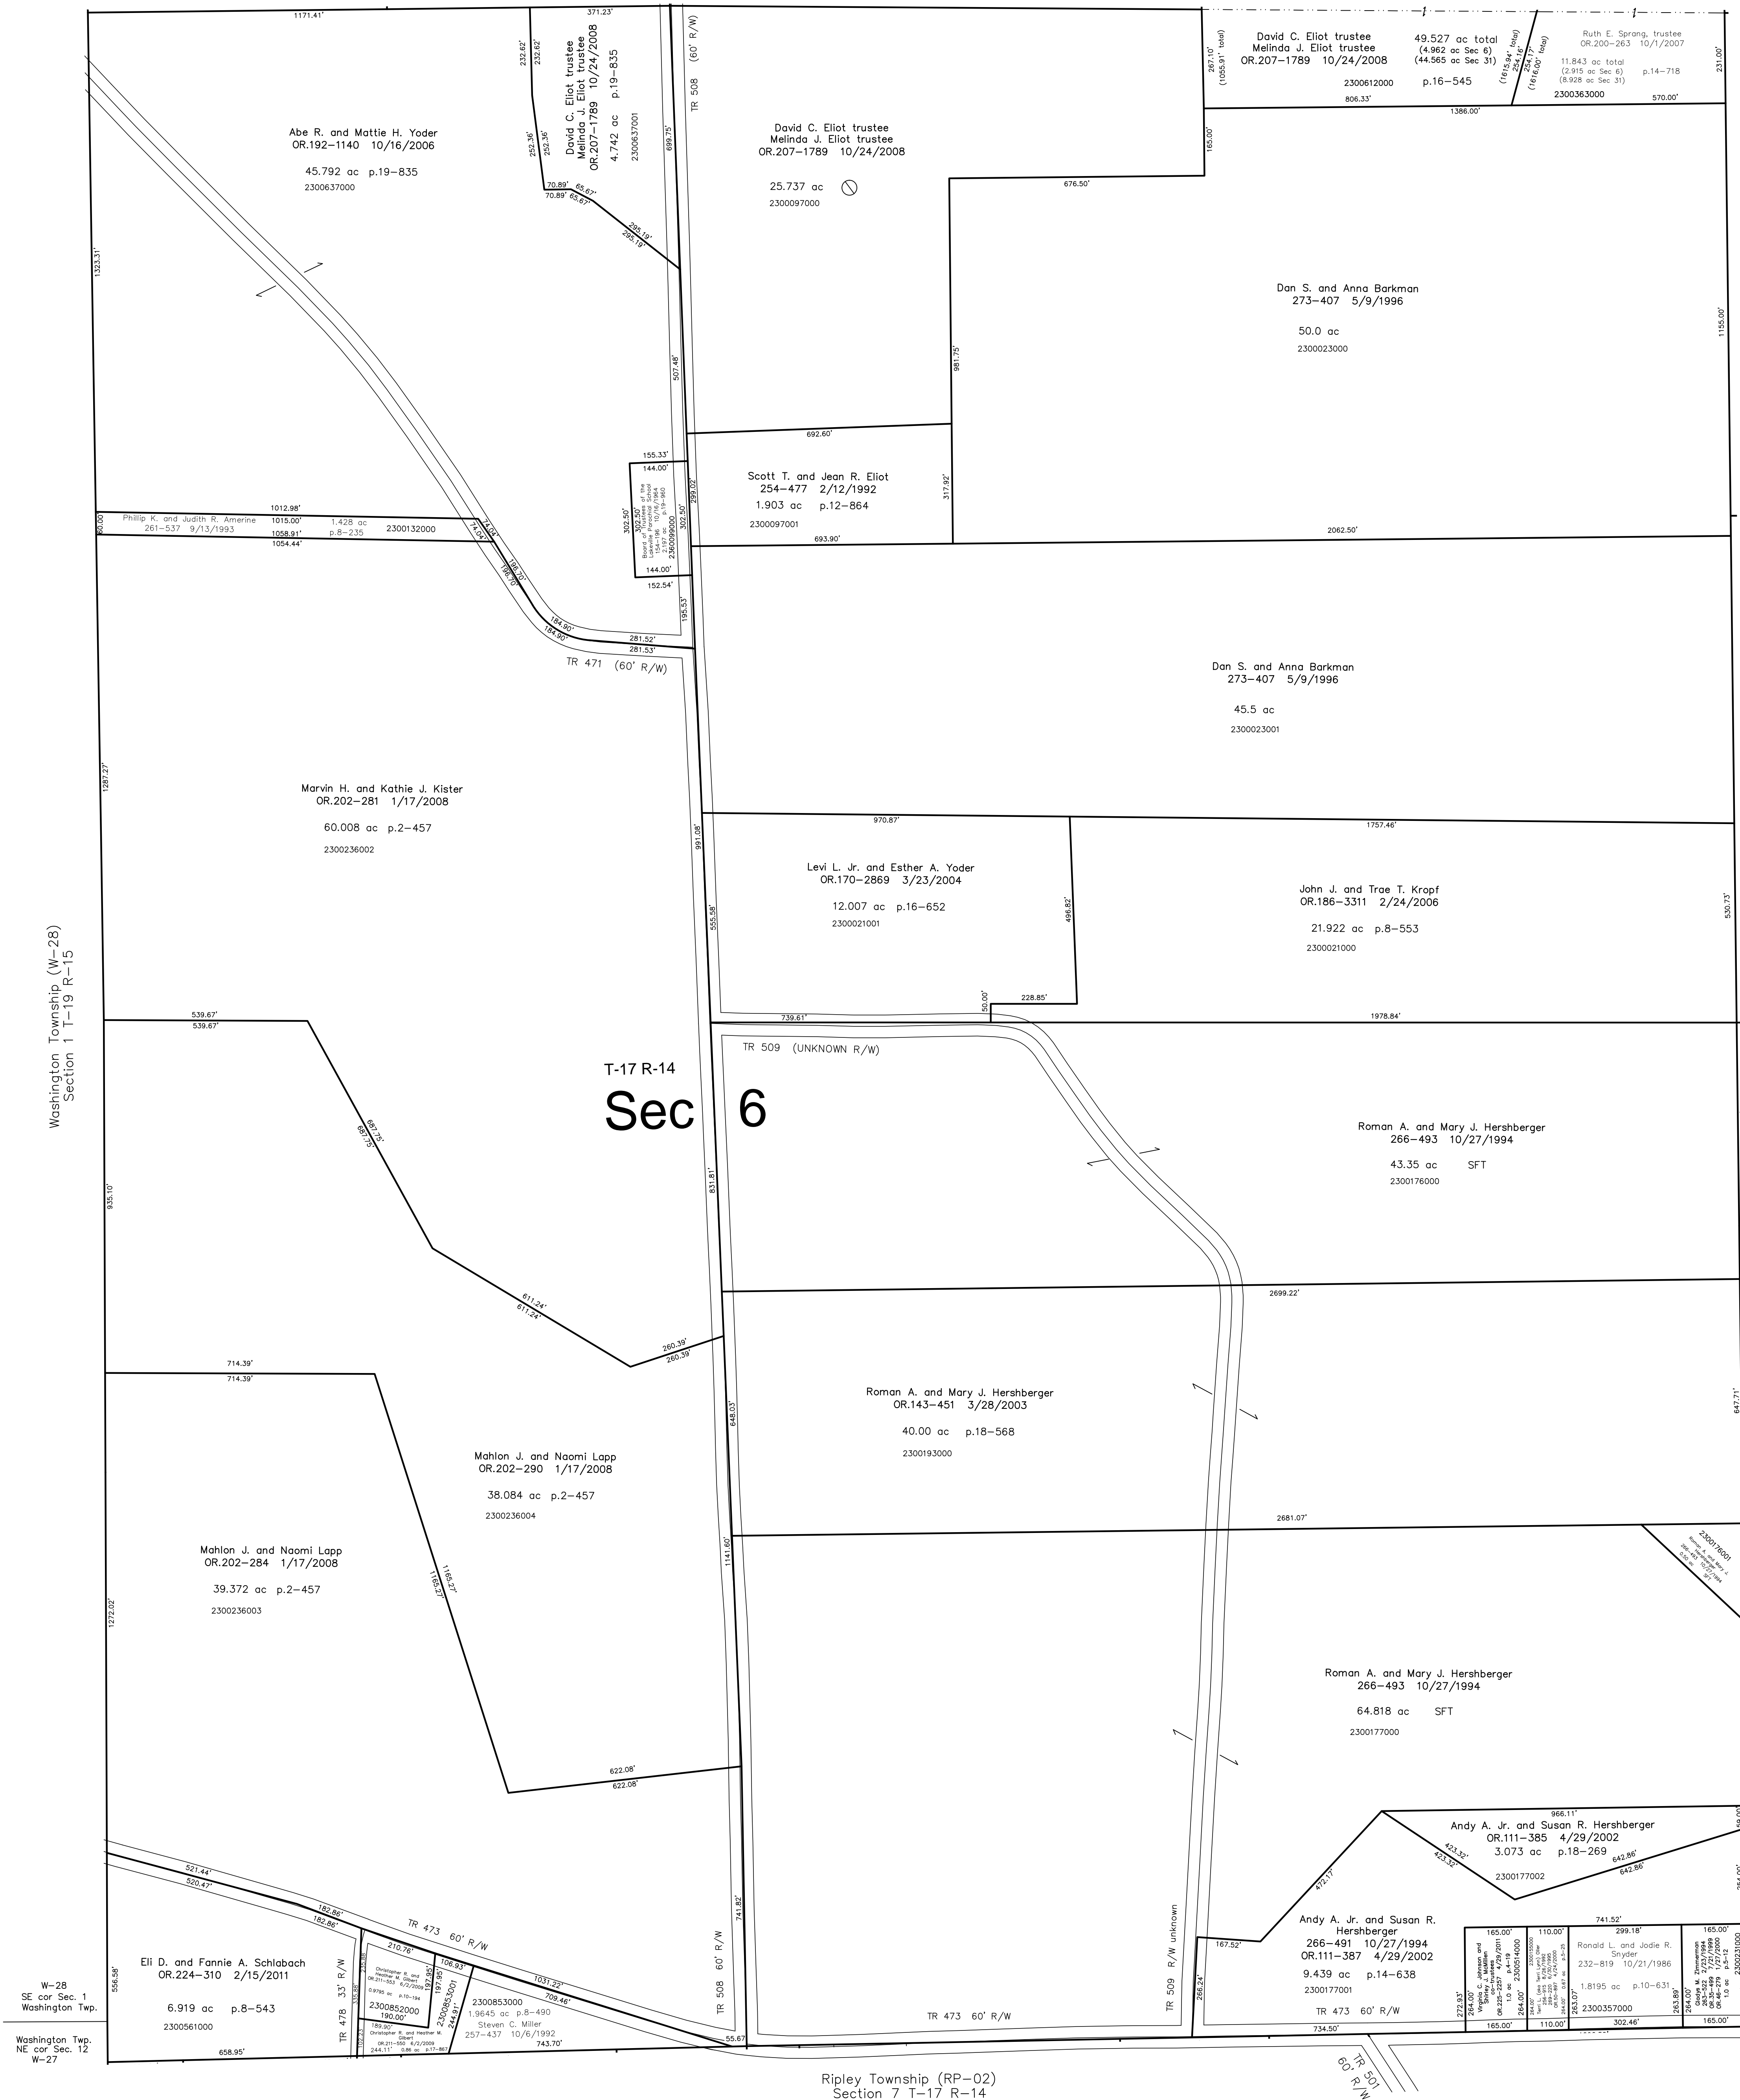

Ripley Township (RP-04)
Section 31 T-18 R-14

S.F.T. new survey required for next transfer

Last Revision: 4/29/2011

**T-17, R-14, Section 6
Ripley Twp.
Holmes County, Ohio**

RP-03