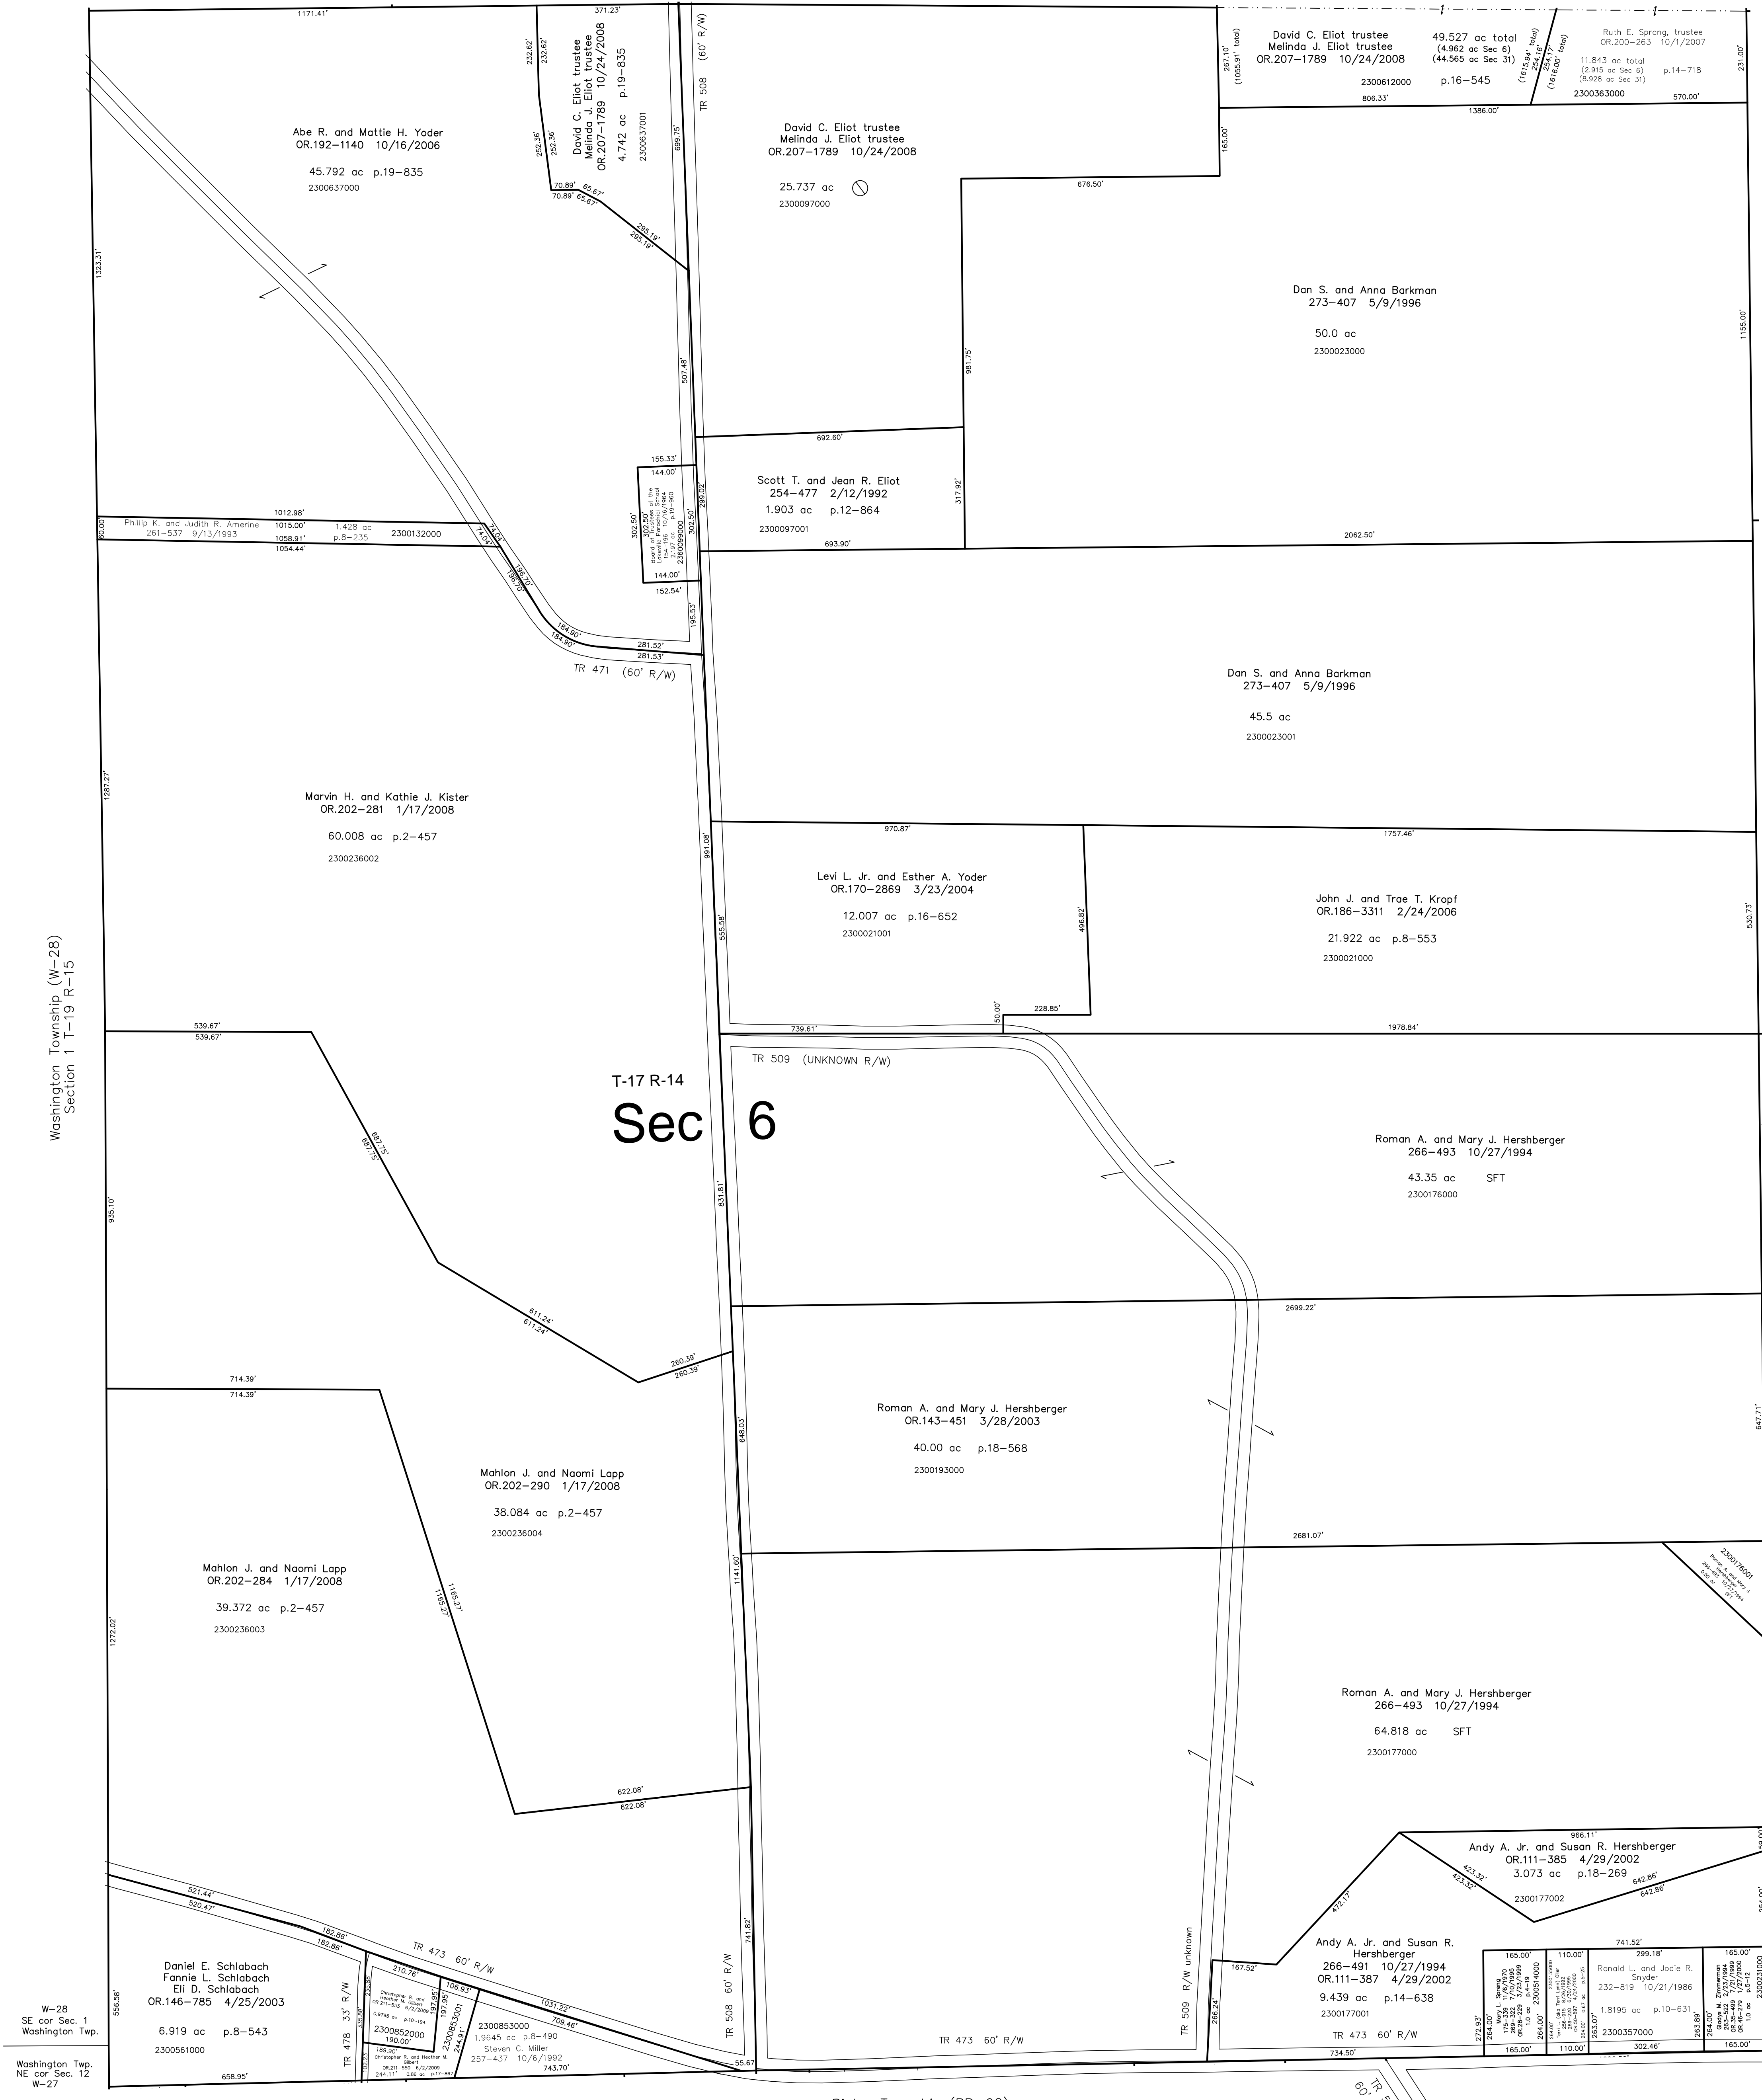

Ripley Township (RP-04)
Section 31 T-18 R-14

Last Revision: 6/2/2009

T-17, R-14, Section 6
Ripley Twp.
Holmes County, Ohio

RP-03

S.F.T. new survey required
for next transfer