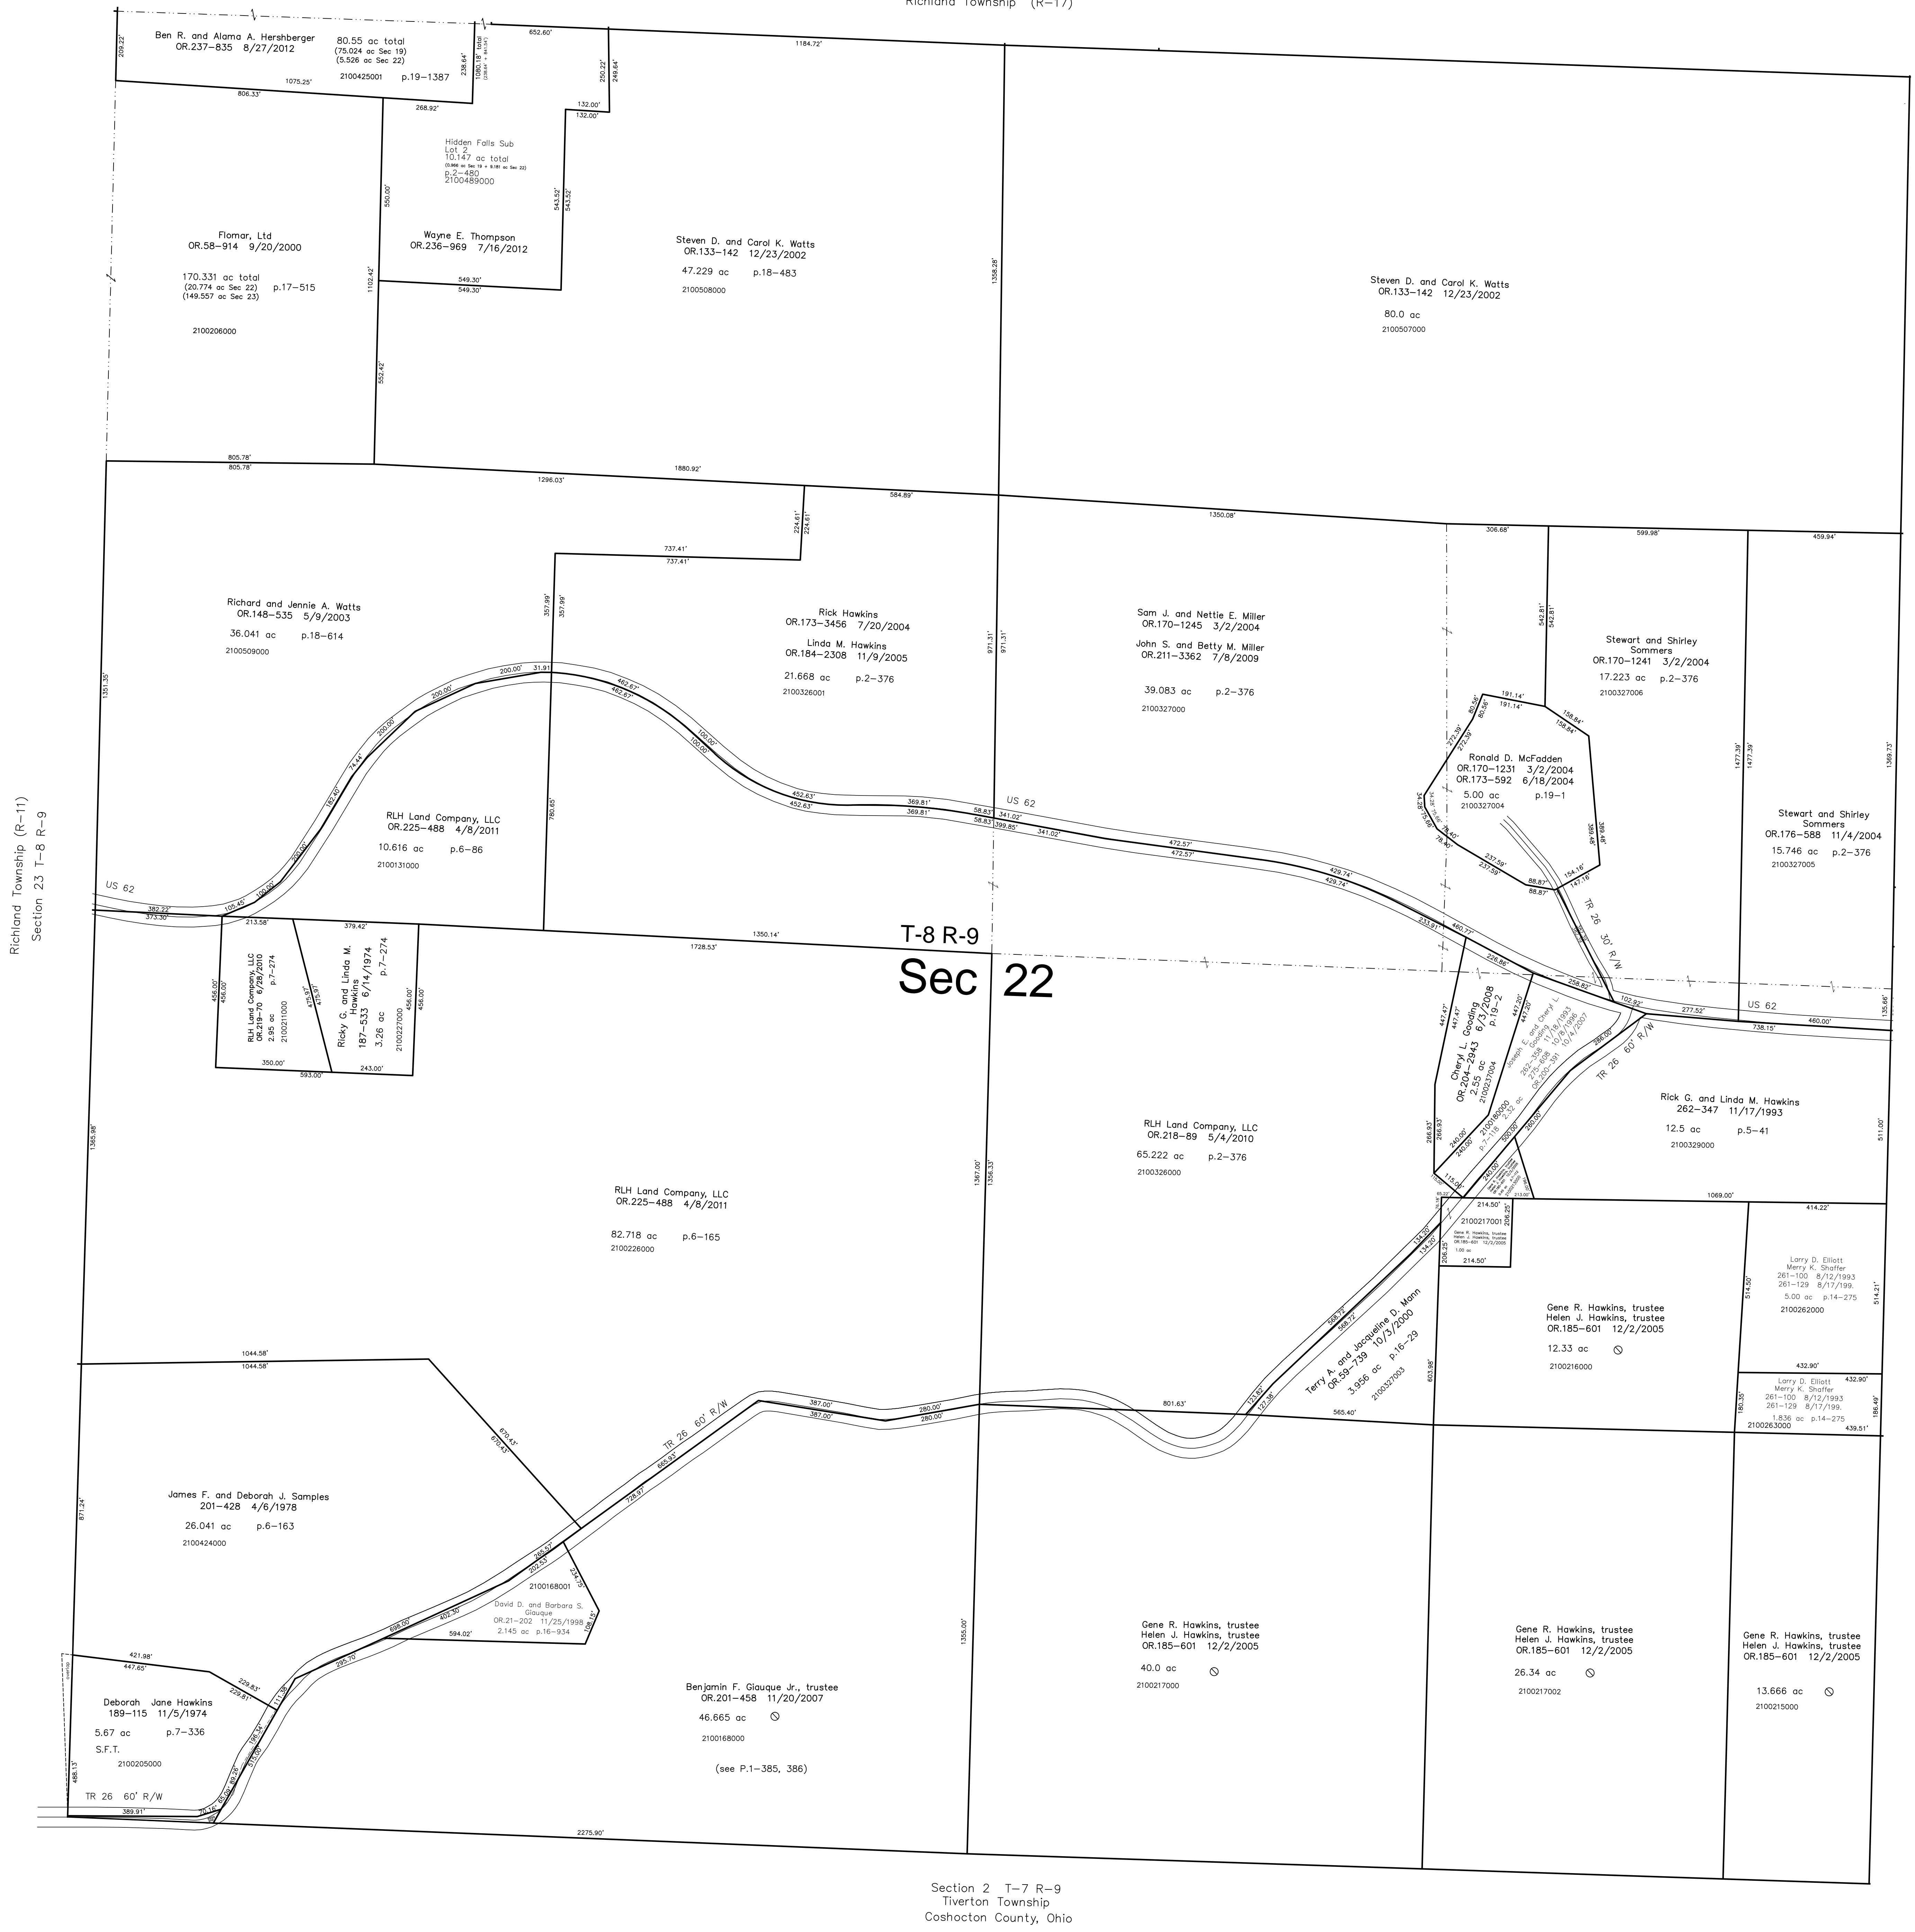

Section 19 T-8 R-9
Richland Township (R-17)

Section 2 T-7 R-9
Tiverton Township
Coshocton County, Ohio

Richland Township (R-11)
Section 23 T-8 R-9

Richland Township (R-21)
Section 21 T-8 R-9

nw 1/4 Hidden Falls Subdivision
p.2-480 plotted 7/10/2009

S.F.T. new survey required
for next transfer

Last Revision: 8/27/2012

T-8, R-9, Section 22
Richland Twp.
Holmes County, Ohio

R-16