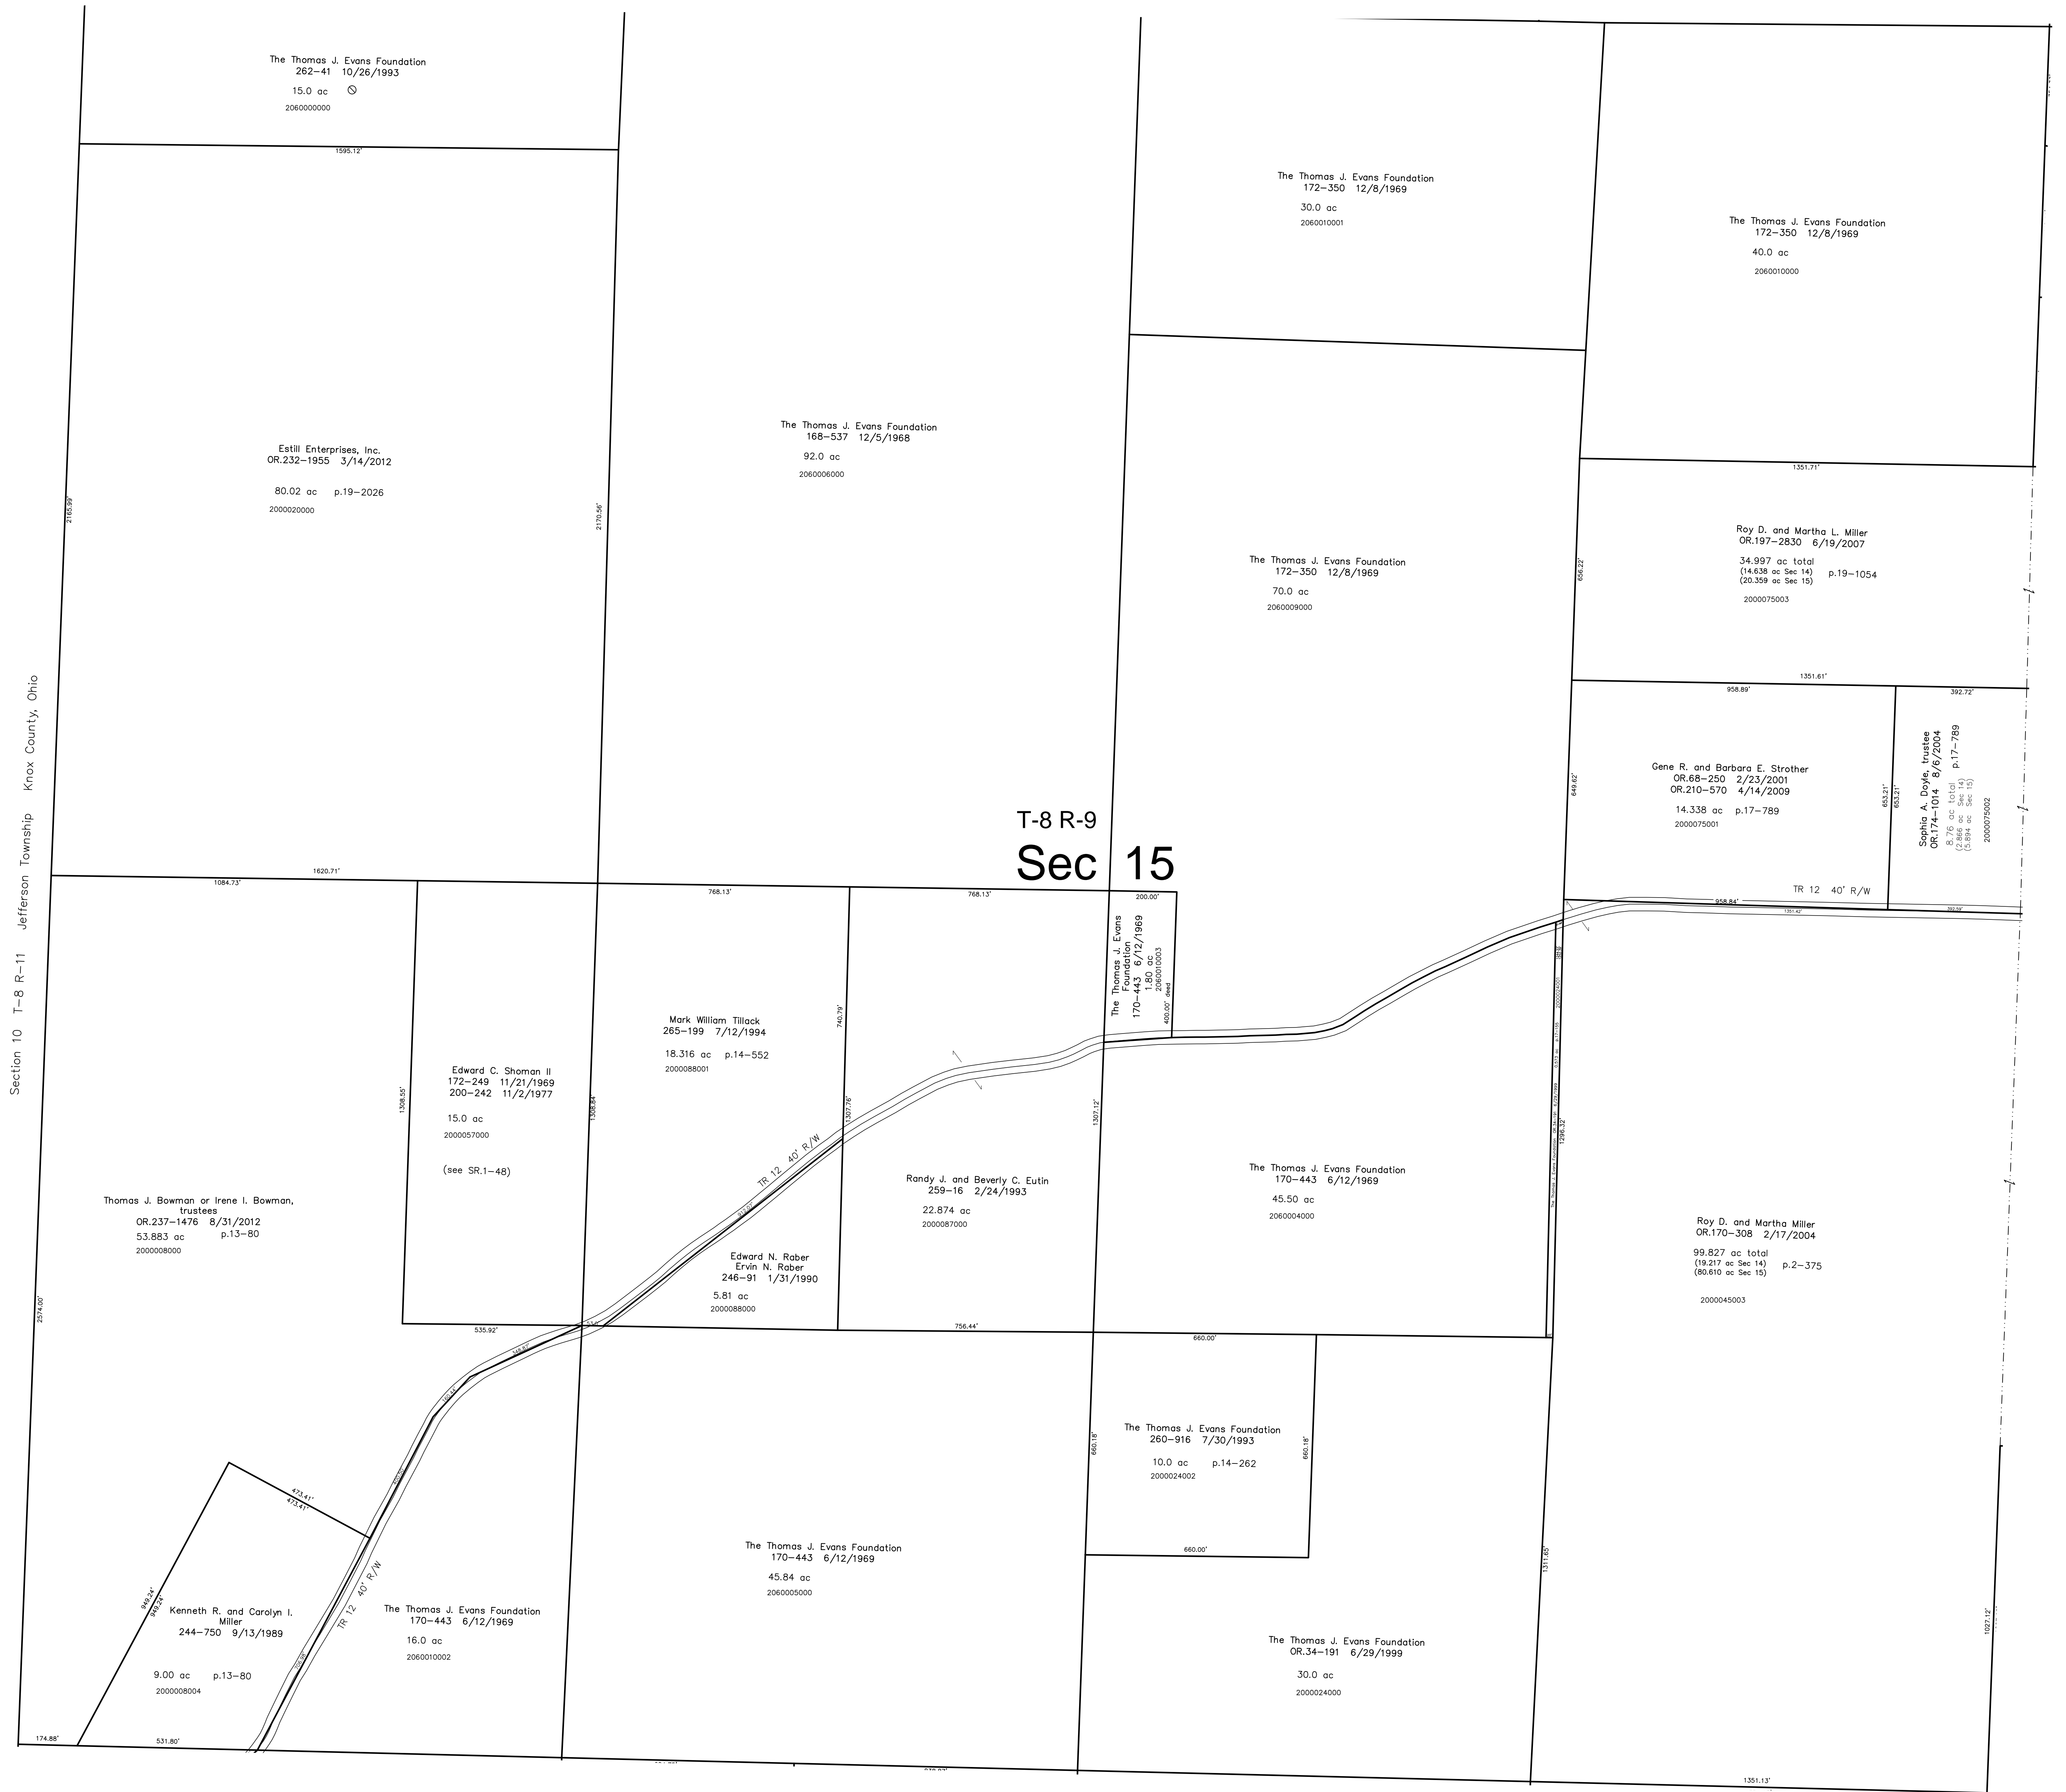

Section 6 T-8 R-9
Richland Township (R-04)

Section 10 T-8 R-11 Jefferson Township Knox County, Ohio

Richland Township (R-08)
Section 14 T-8 R-9

Section 16 T-8 R-9
Richland Township (R-02)

Last Revision: 8/31/2012

T-8, R-9, Section 15
Richland Twp.
Holmes County, Ohio

R-03

S.F.T. new survey required for next transfer