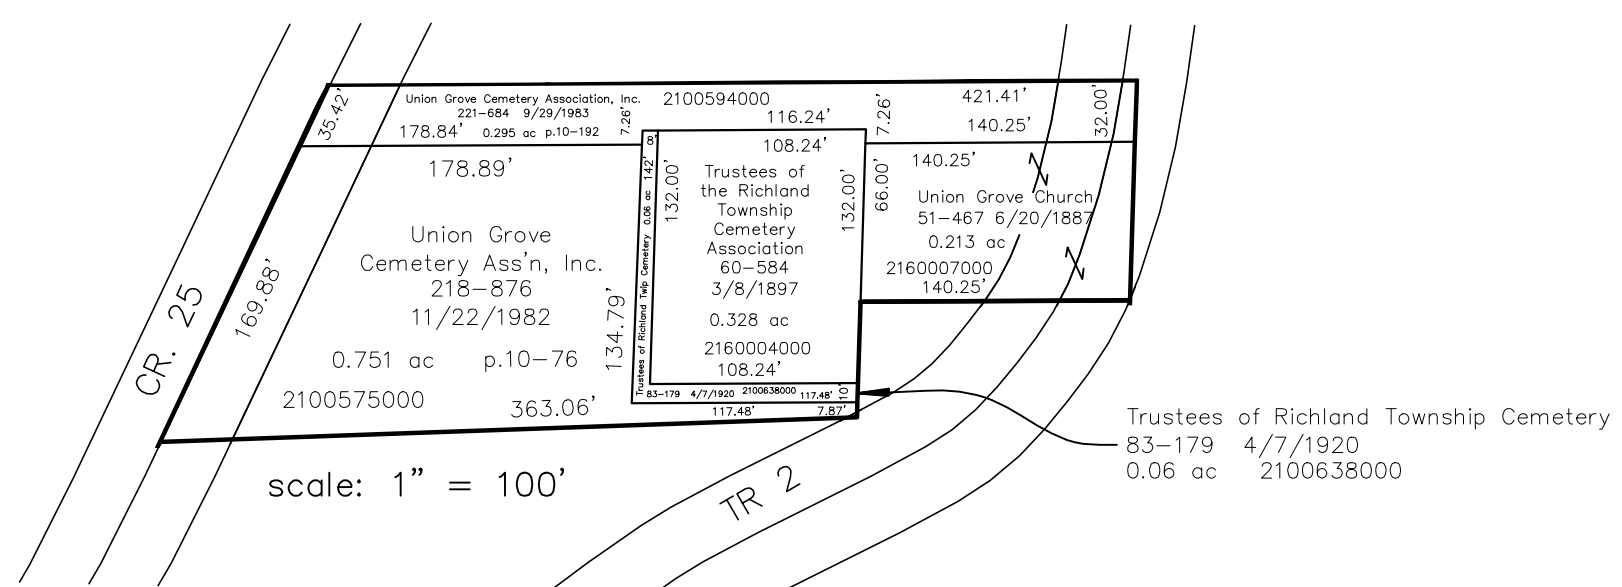

S.F.T. new survey required for next transfer

Last Revision: 10/16/2012

T-8, R-9, Section 19
Richland Twp.
Holmes County, Ohio

R-17