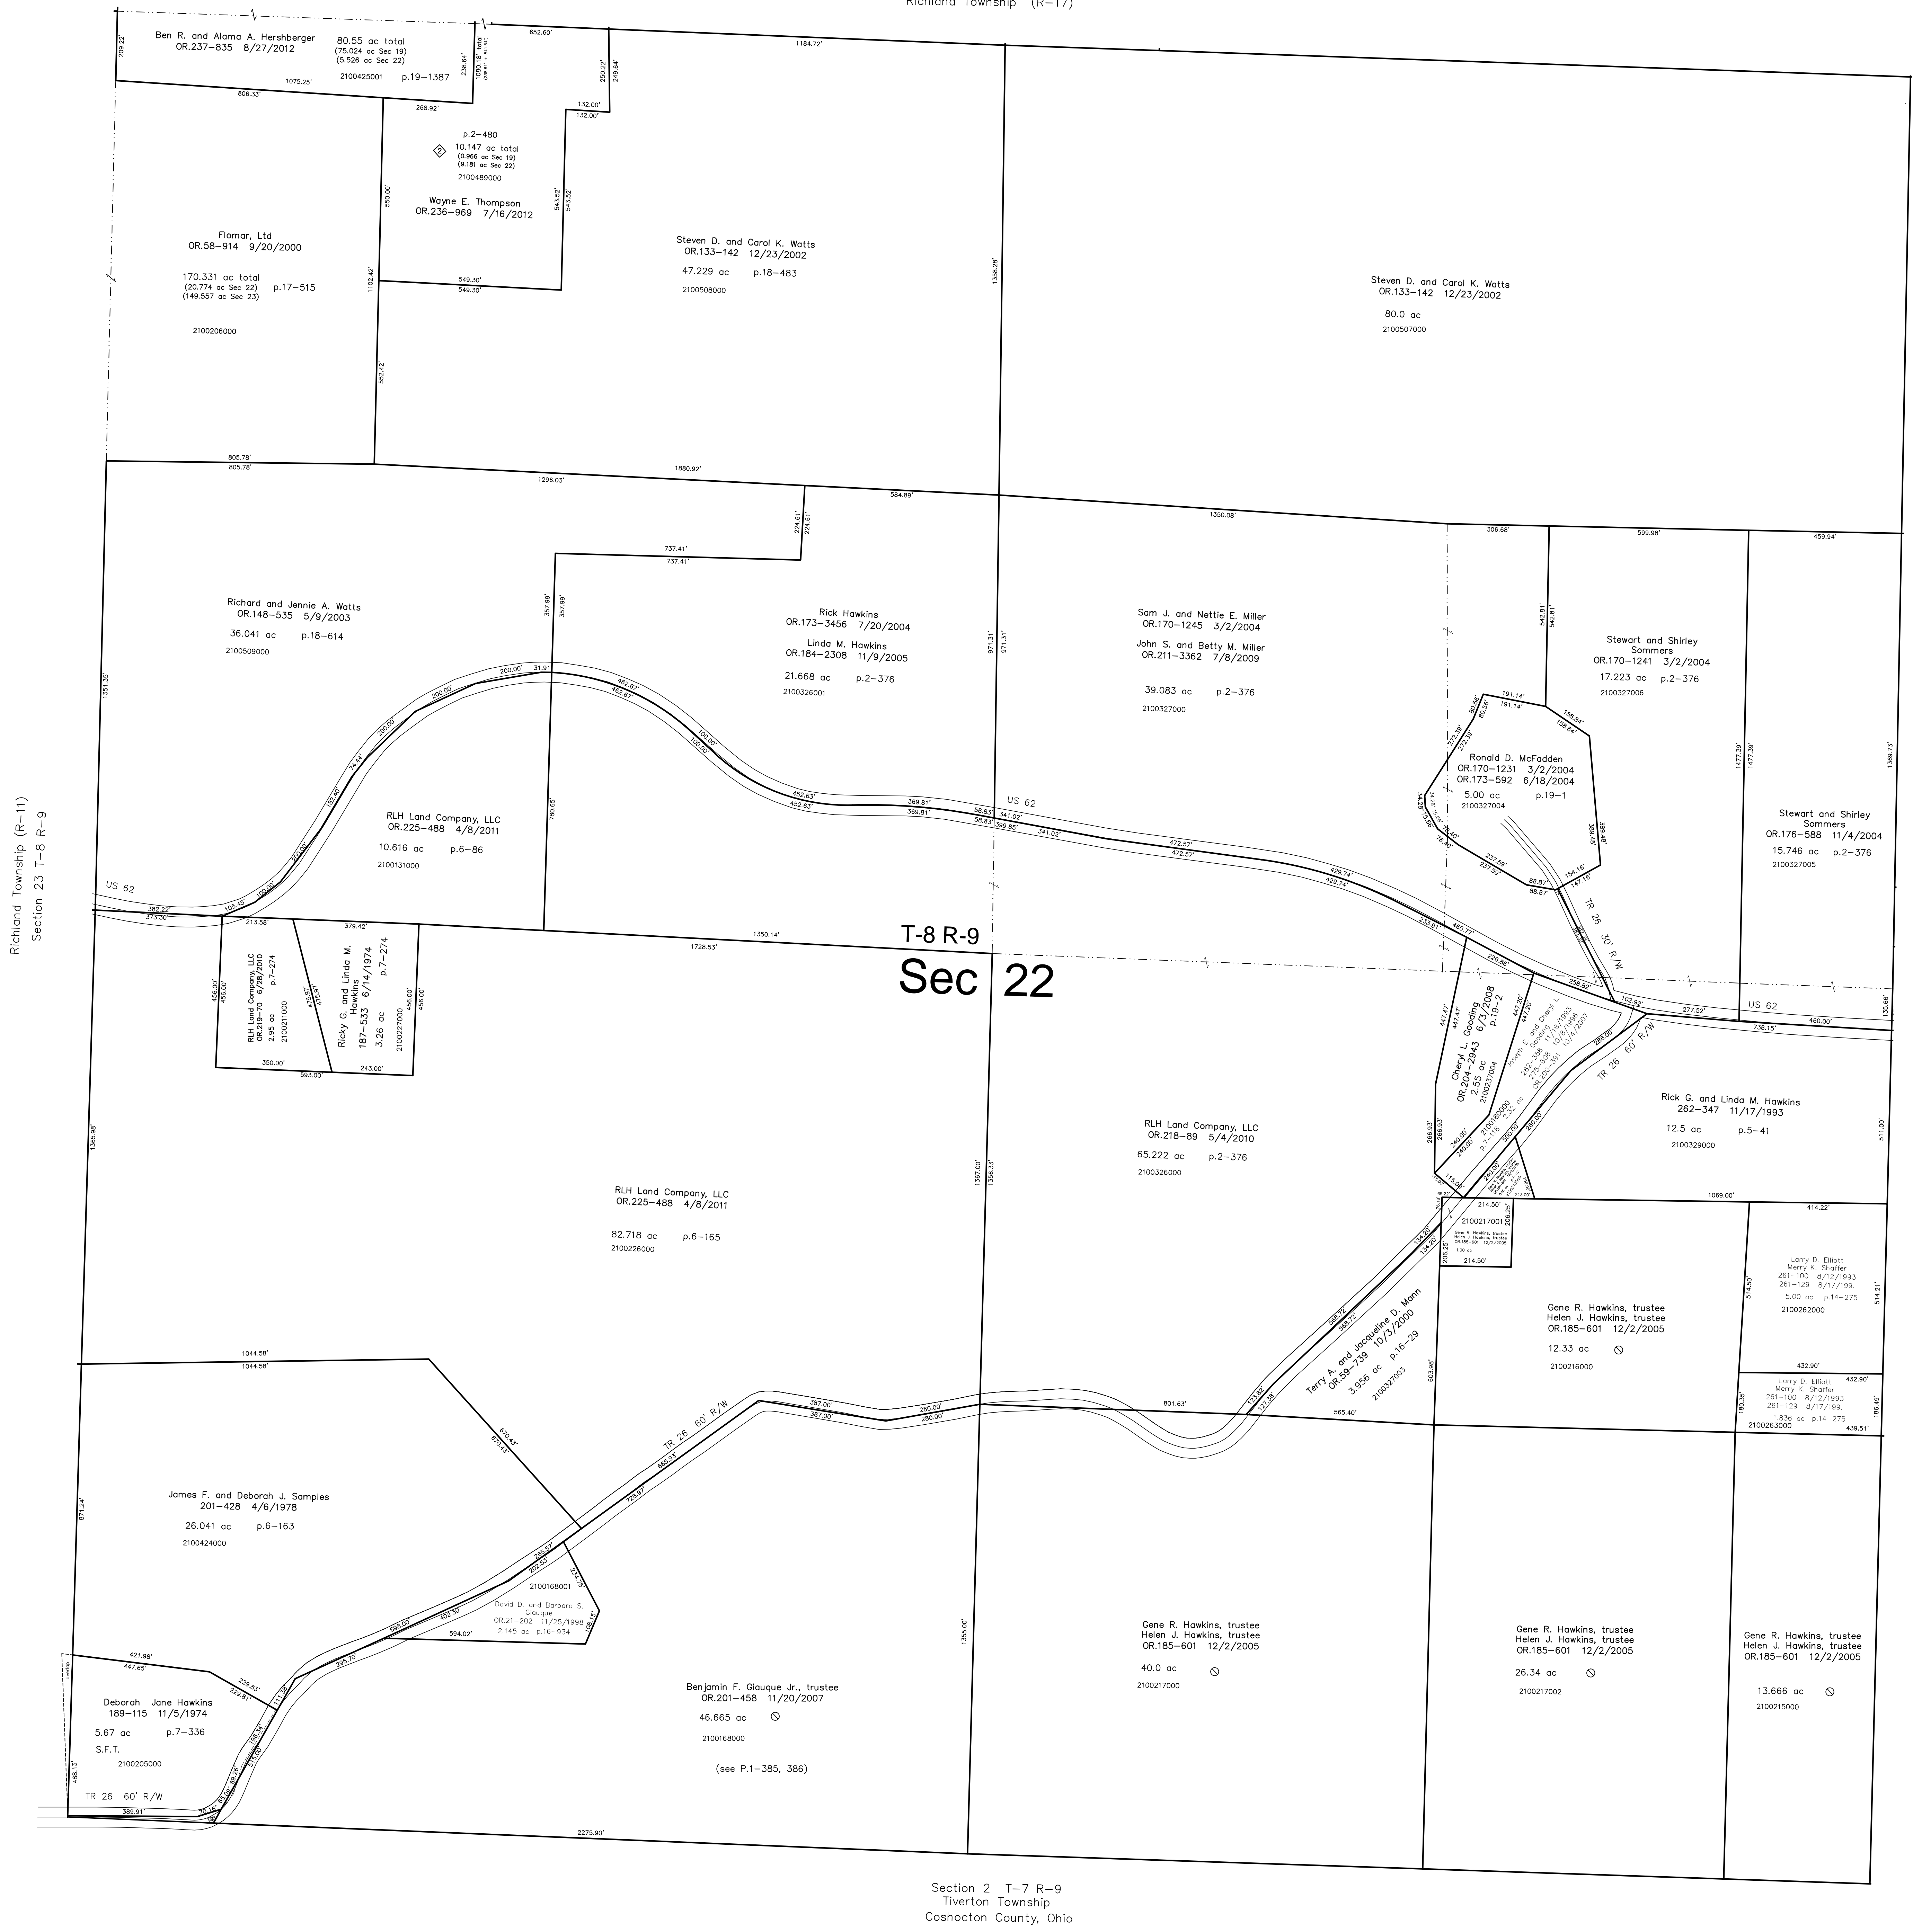

Section 19 T-8 R-9
Richland Township (R-17)

Section 2 T-7 R-9
Tiverton Township
Coshocton County, Ohio

Hidden Falls Subdivision
p.2-480 plotted 7/10/2009

S.F.T. new survey required
for next transfer

Last Revision: 8/27/2012

T-8, R-9, Section 22
Richland Twp.
Holmes County, Ohio

R-16