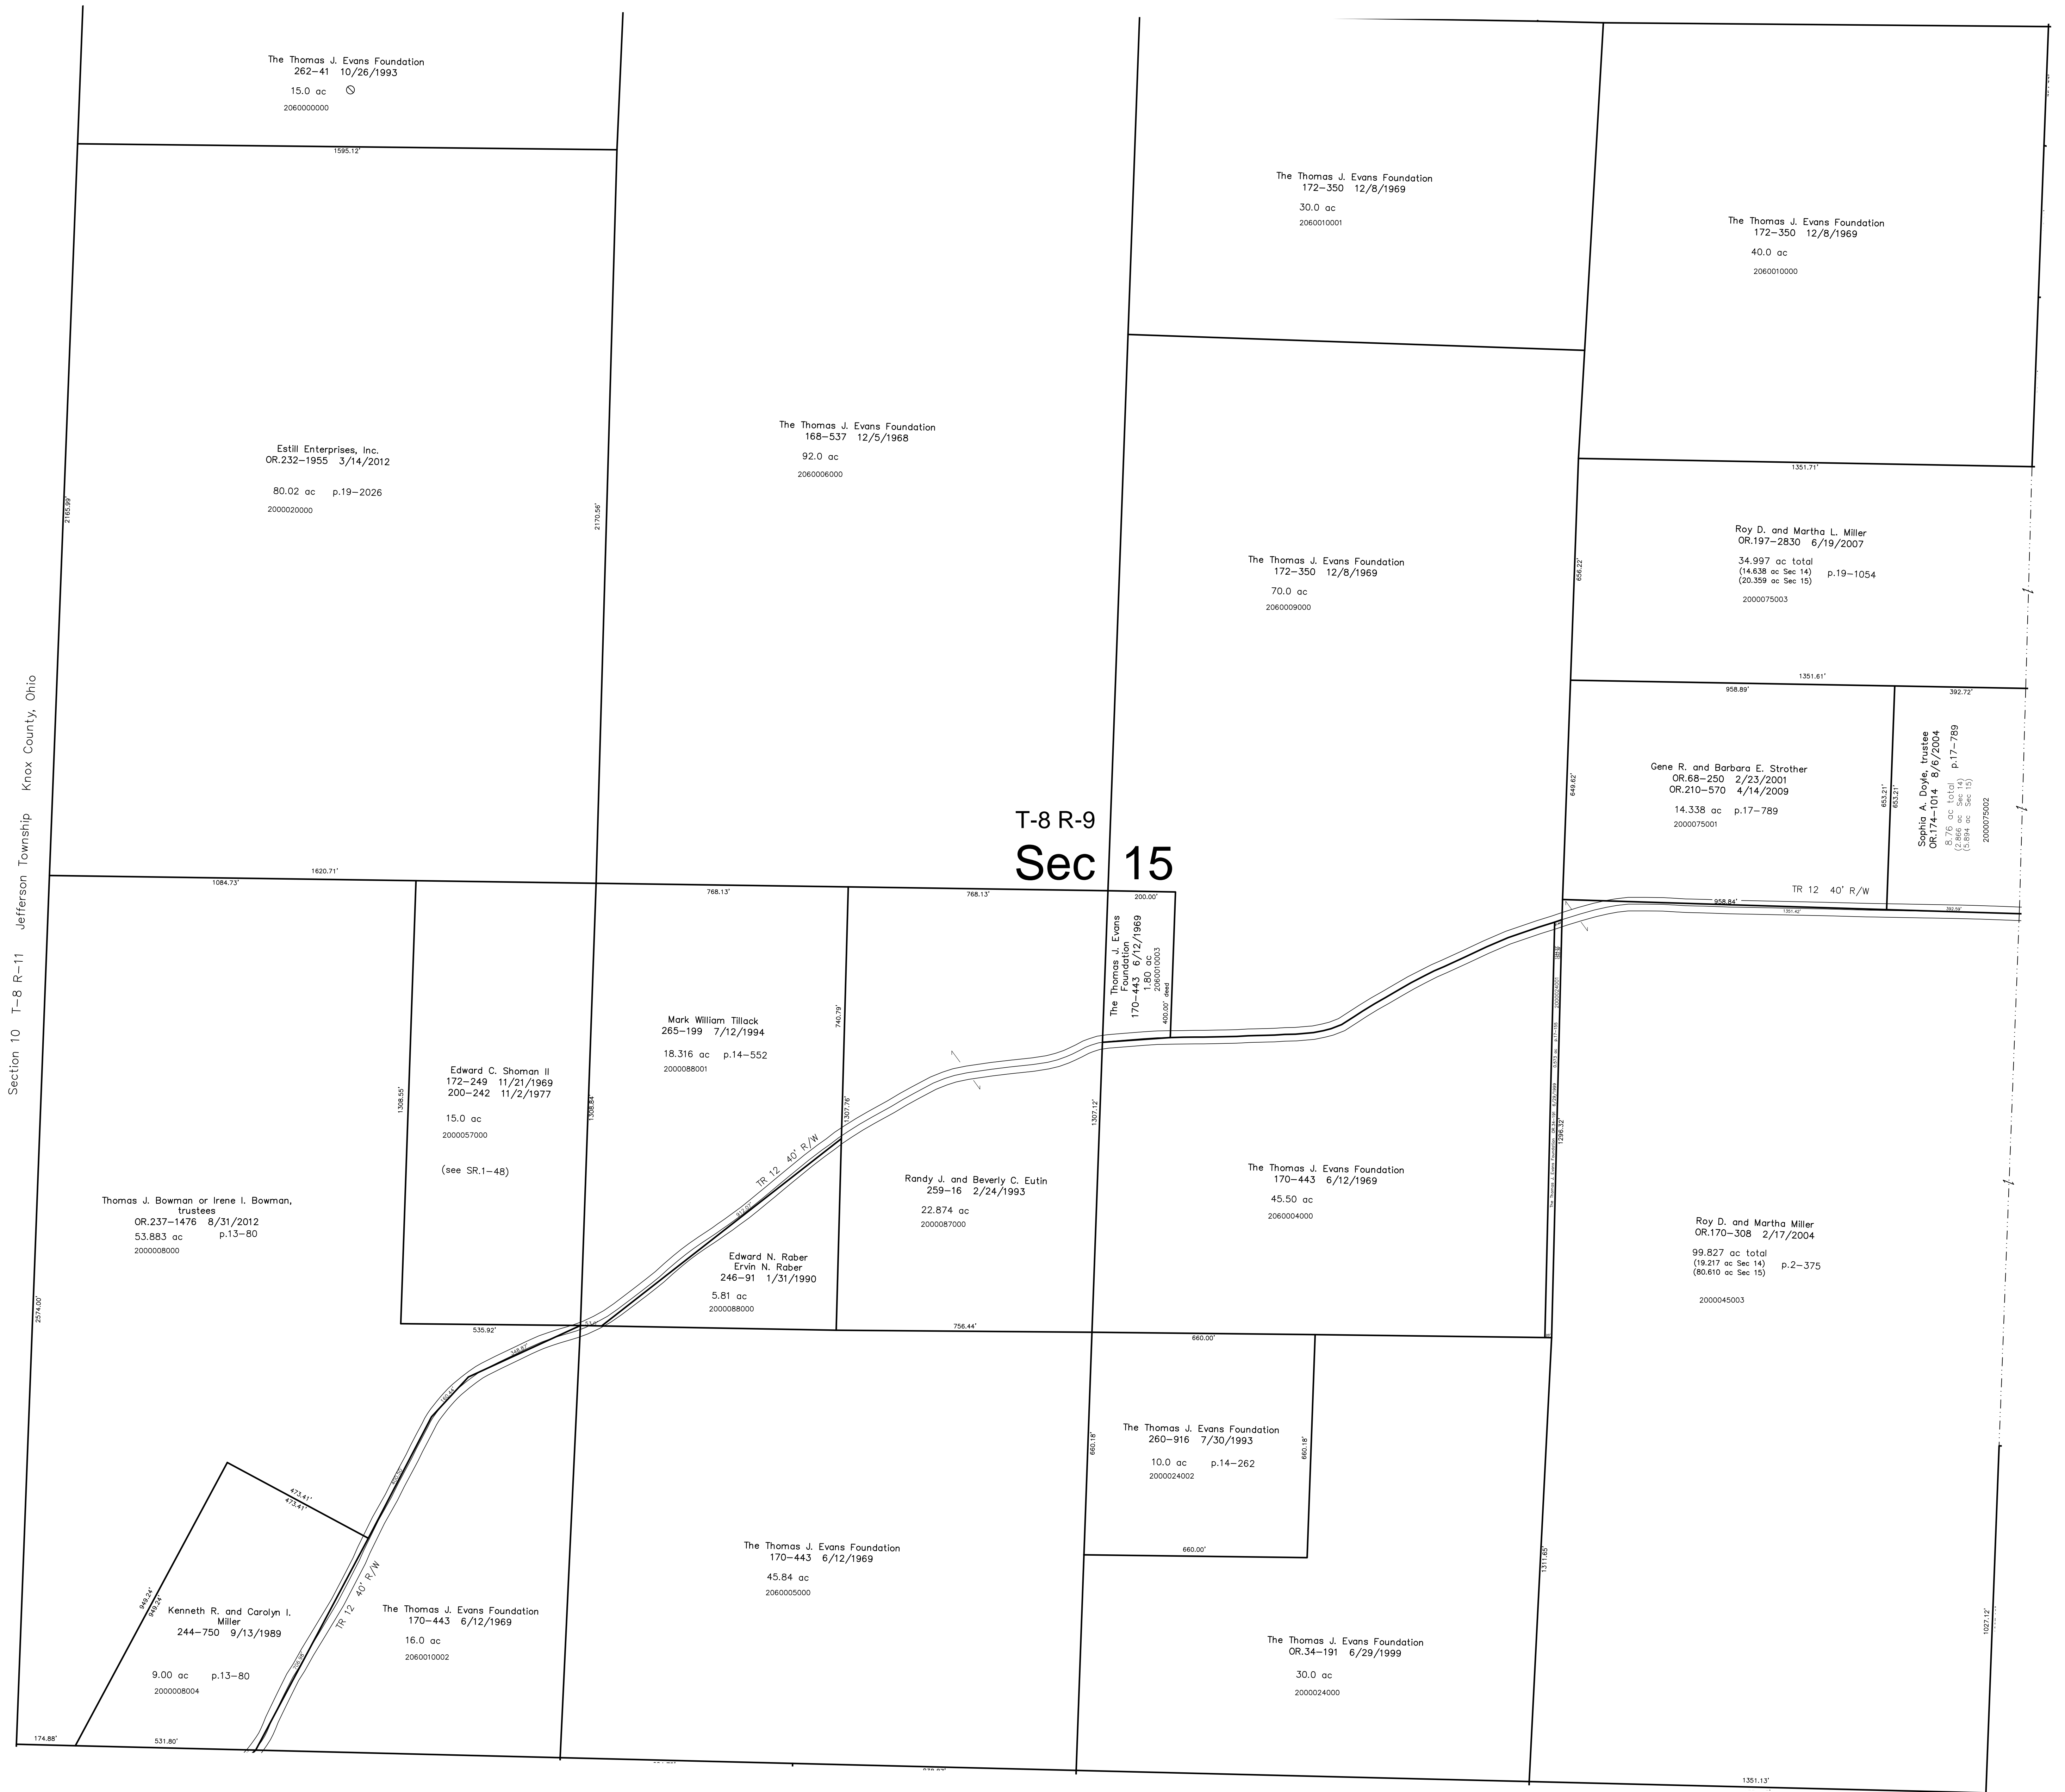

Section 6 T-8 R-9
Richland Township (R-04)

Section 10 T-8 R-11 Jefferson Township Knox County, Ohio

Richland Township (R-08)
Section 14 T-8 R-9

Section 16 T-8 R-9
Richland Township (R-02)

Last Revision: 8/31/2012

T-8, R-9, Section 15
Richland Twp.
Holmes County, Ohio

R-03

S.F.T. new survey required for next transfer