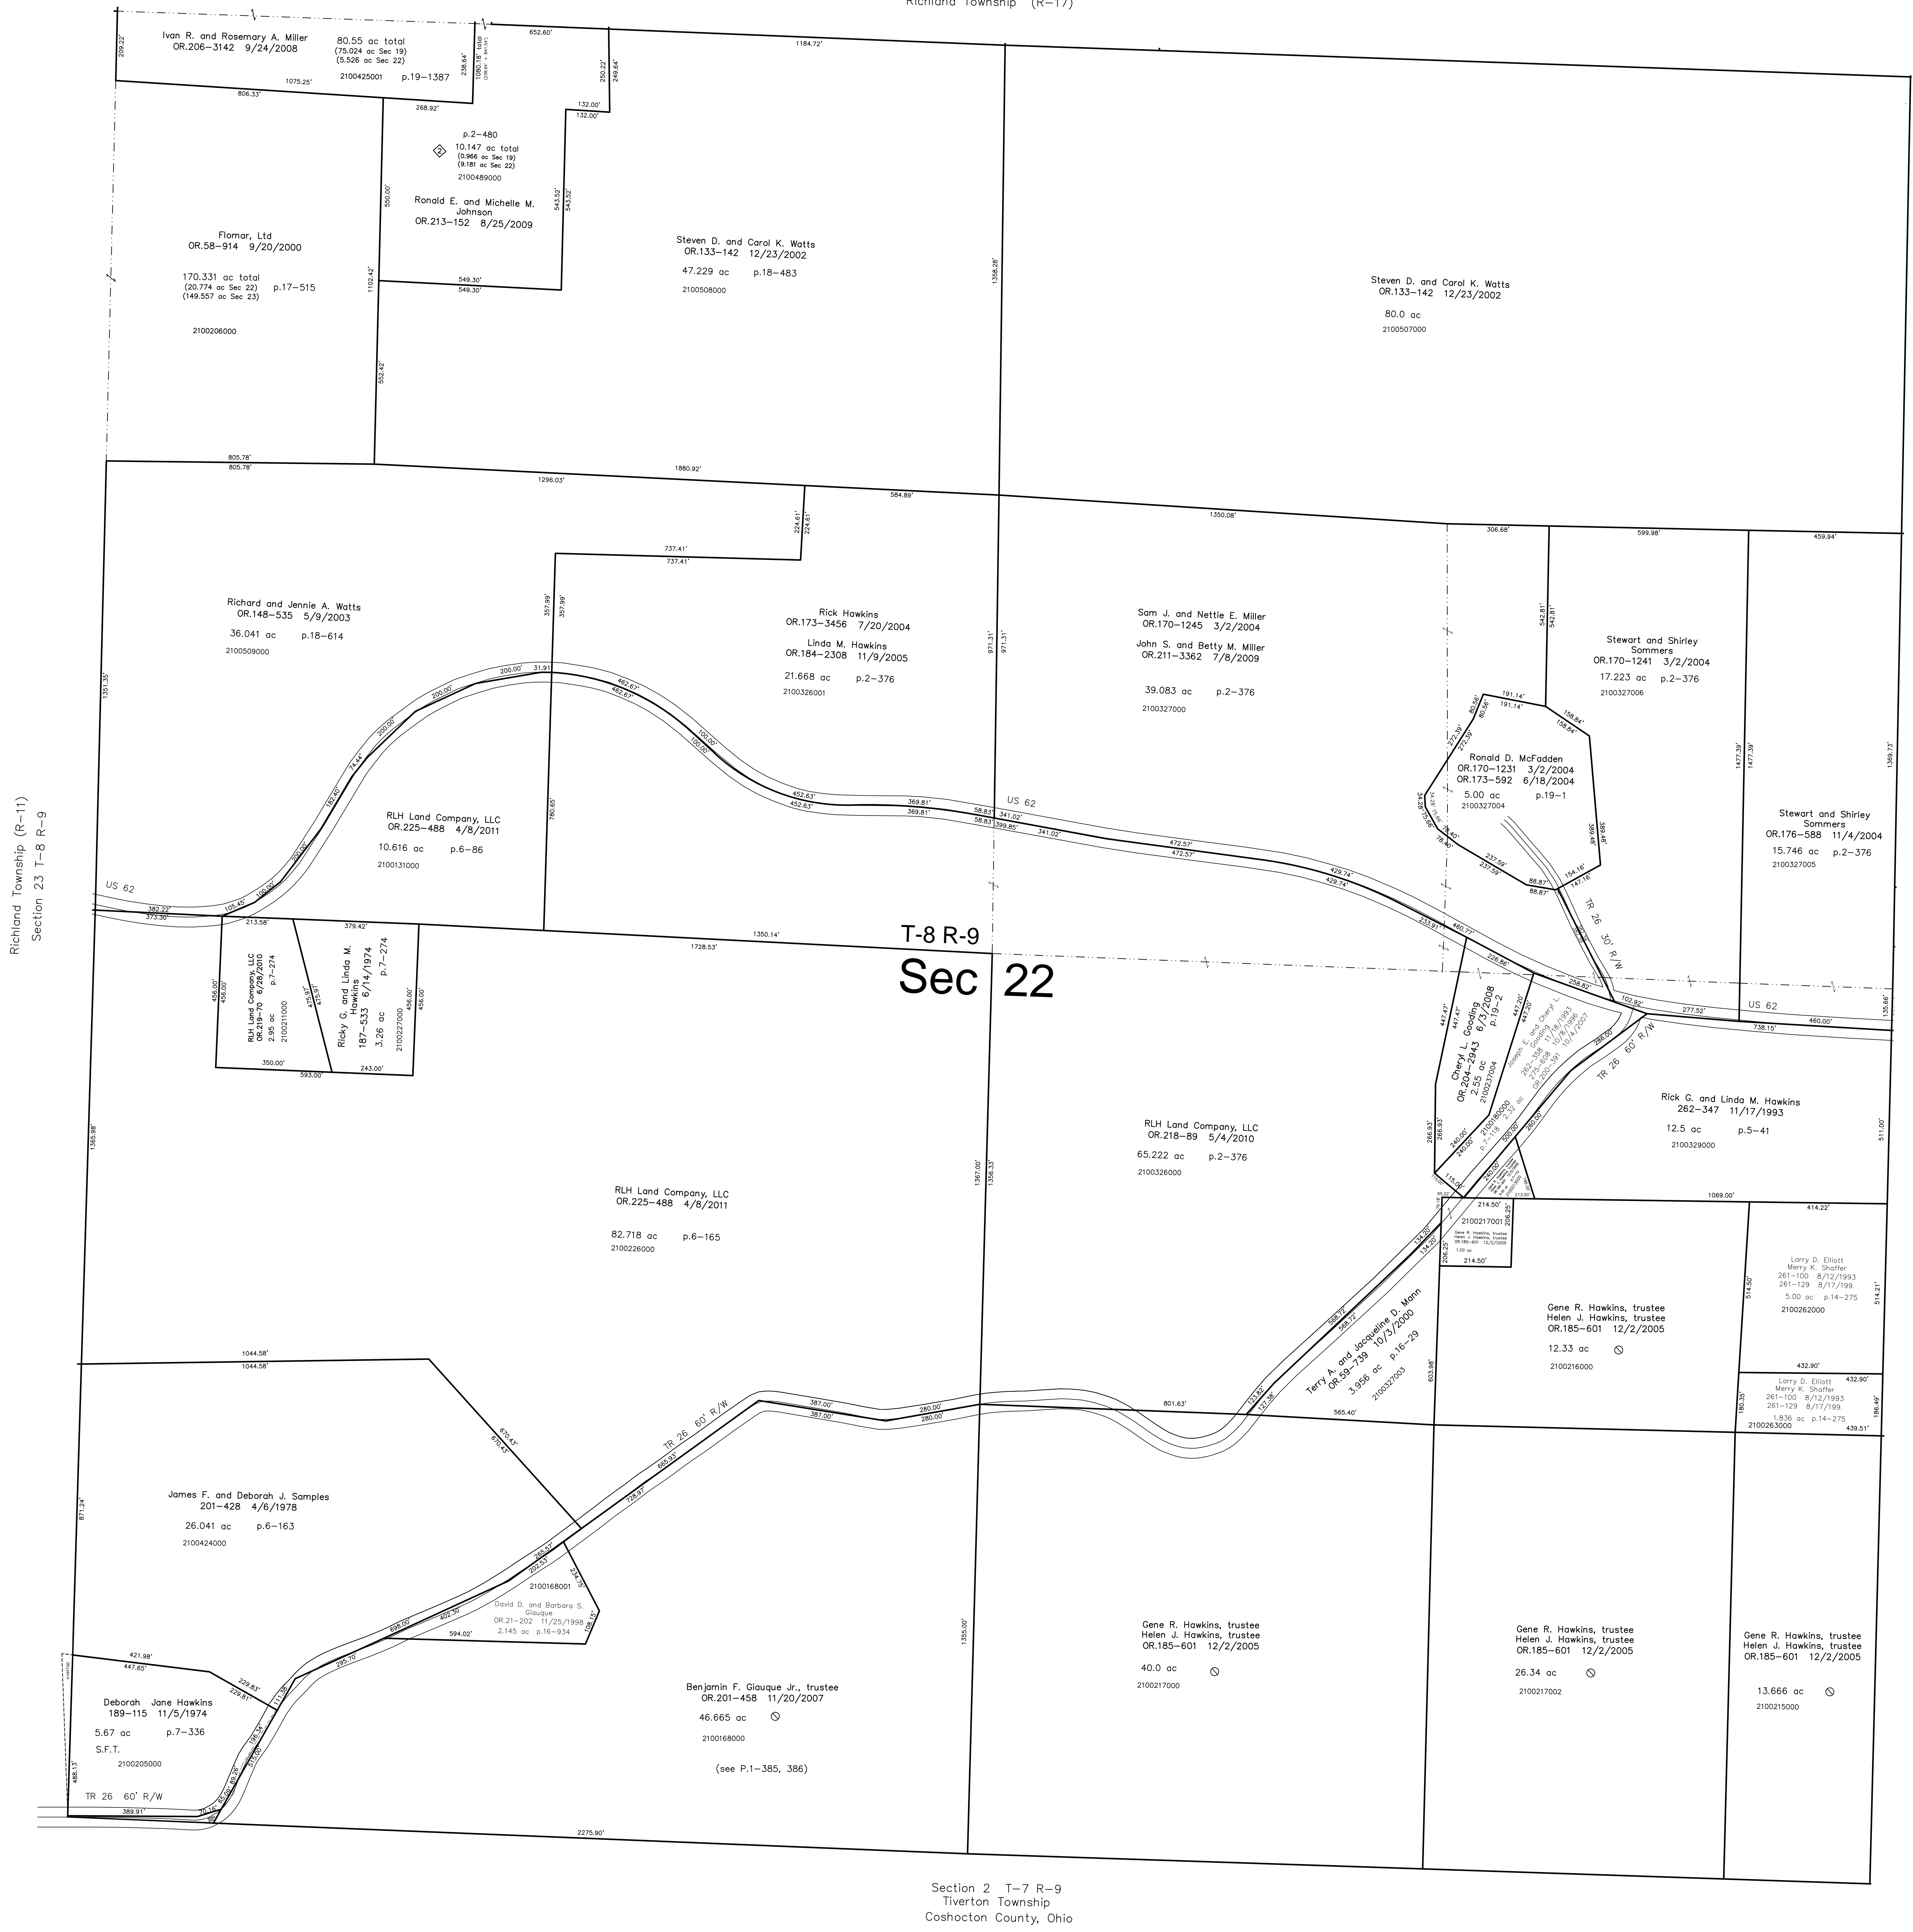

Section 19 T-8 R-9
Richland Township (R-17)

T-8 R-9
Sec 22

Richland Township (R-11)
Section 23 T-8 R-9

Richland Township (R-21)
Section 21 T-8 R-9

Section 2 T-7 R-9
Tiverton Township
Coshocton County, Ohio

Hidden Falls Subdivision
p.2-480 plotted 7/10/2009

S.F.T. new survey required
for next transfer

Last Revision: 4/8/2011
T-8, R-9, Section 22
Richland Twp.
Holmes County, Ohio

R-16