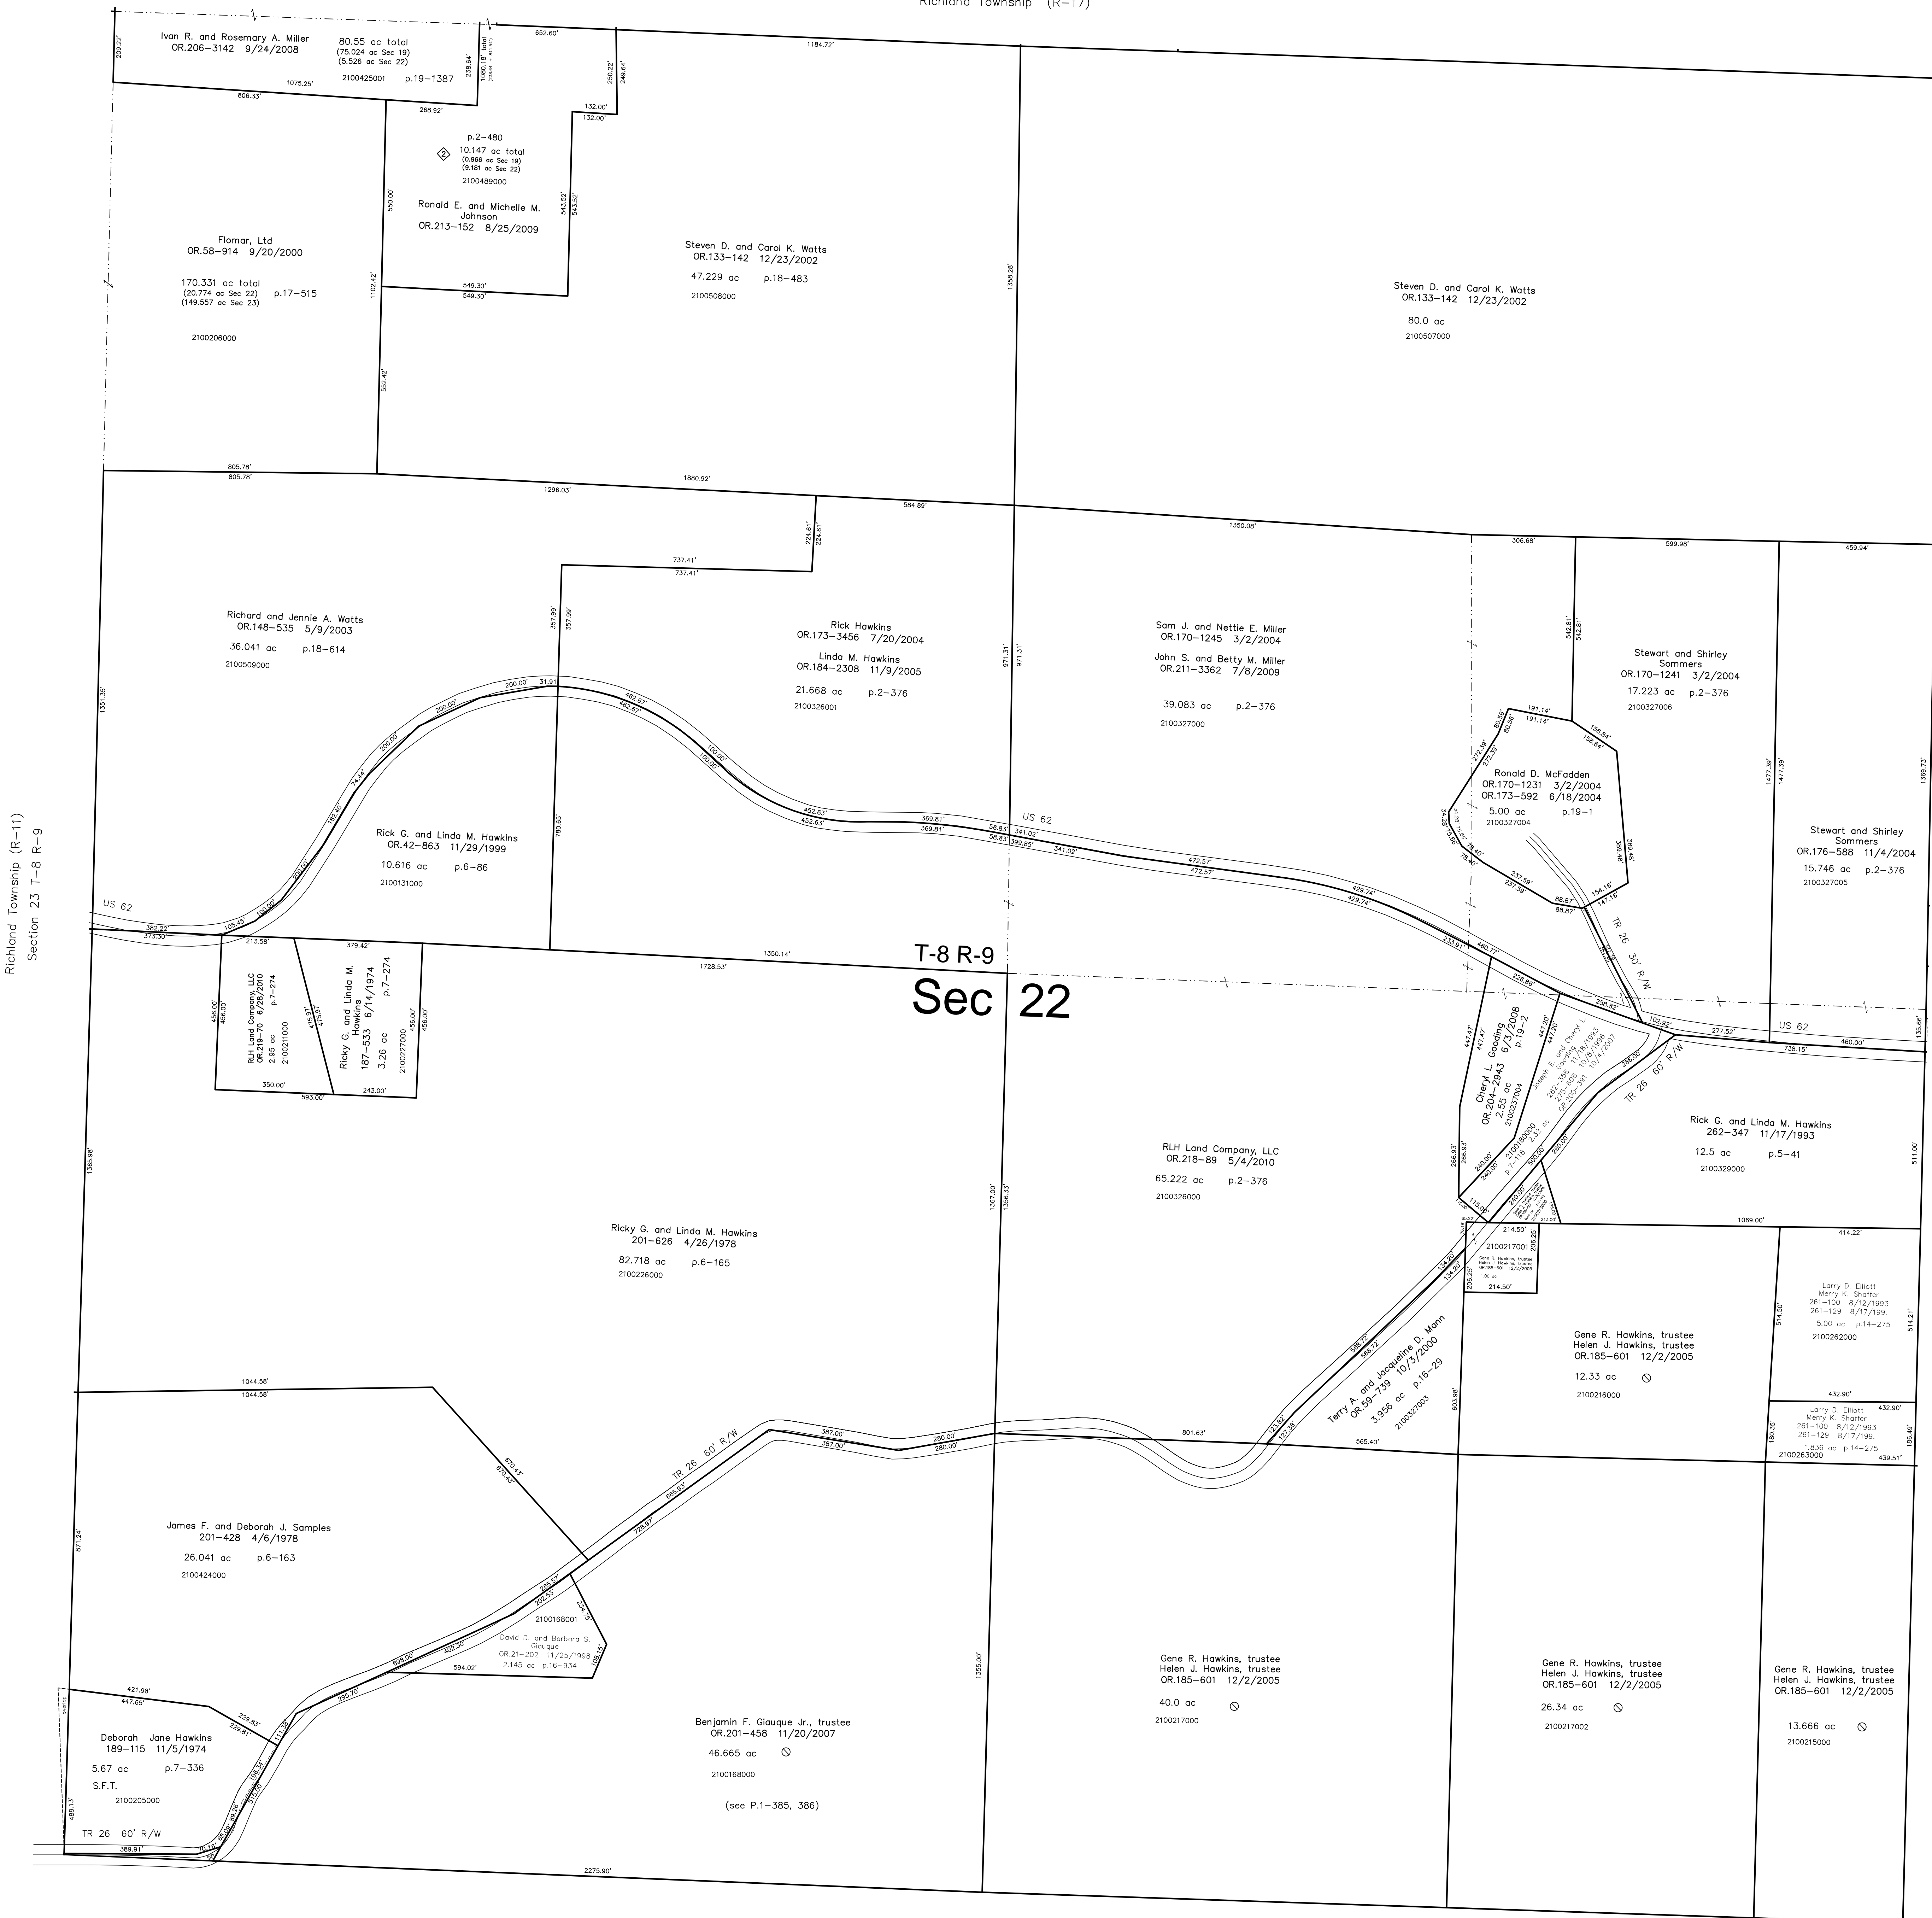

Section 19 T-8 R-9
Richland Township (R-17)

T-8 R-9
Sec 22

Section 2 T-7 R-9
Tiverton Township
Coshocton County, Ohio

Richland Township (R-11)
Section 23 T-8 R-9

Richland Township (R-21)
Section 21 T-8 R-9

Hidden Falls Subdivision
p.2-480 plotted 7/10/2009

S.F.T. new survey required
for next transfer

Last Revision: 6/28/2010

T-8, R-9, Section 22
Richland Twp.
Holmes County, Ohio

R-16