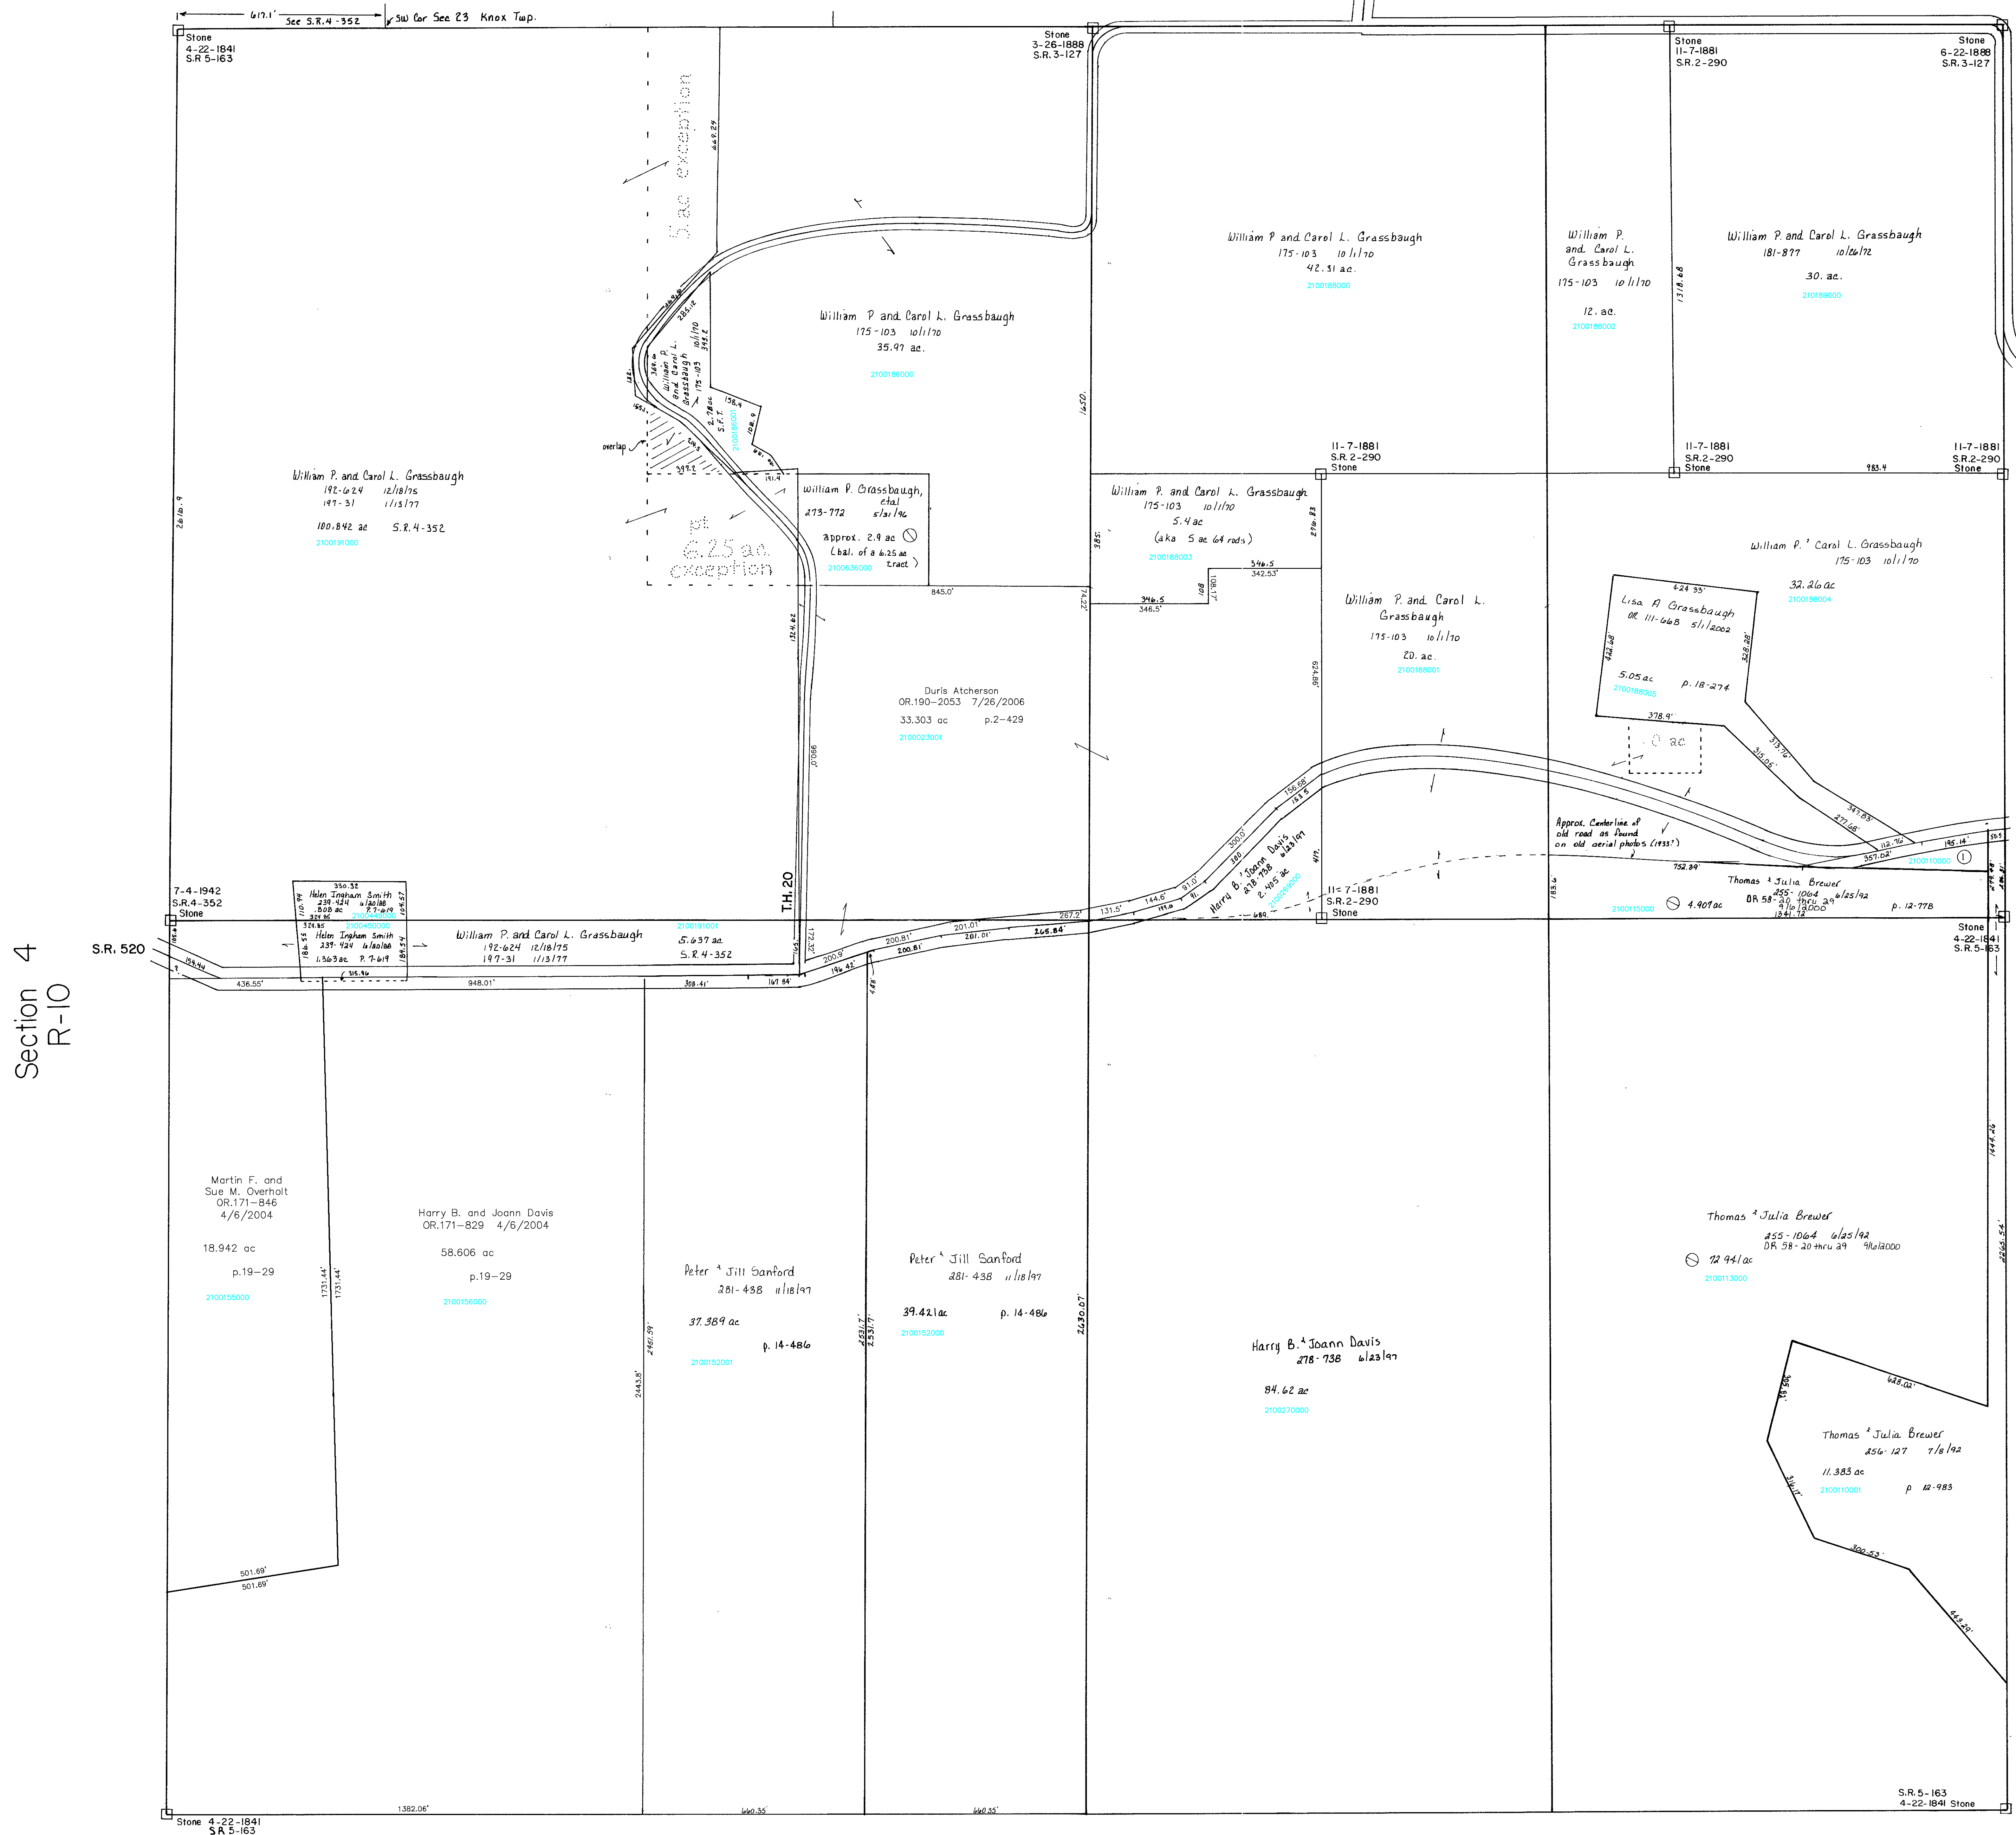

Knox Twp.
KX-9

T.H. 225
NO R/W FOUND
OLD T.H. 279

T.H. 20
50' R/W OLD T.H. 380
30' R/W OLD T.H. 279

Section 2
R-20

Section 4
R-10

2100110000 BREWER THOMAS AND JULIA
255-1062 6/25/1992
0.878 ac p.12-778

Section 8
R-14

T-8, R-9, Sec. 3
RICHLAND TWP.
SCALE 1"=200'

Last Revision: 7/26/2006

R-15