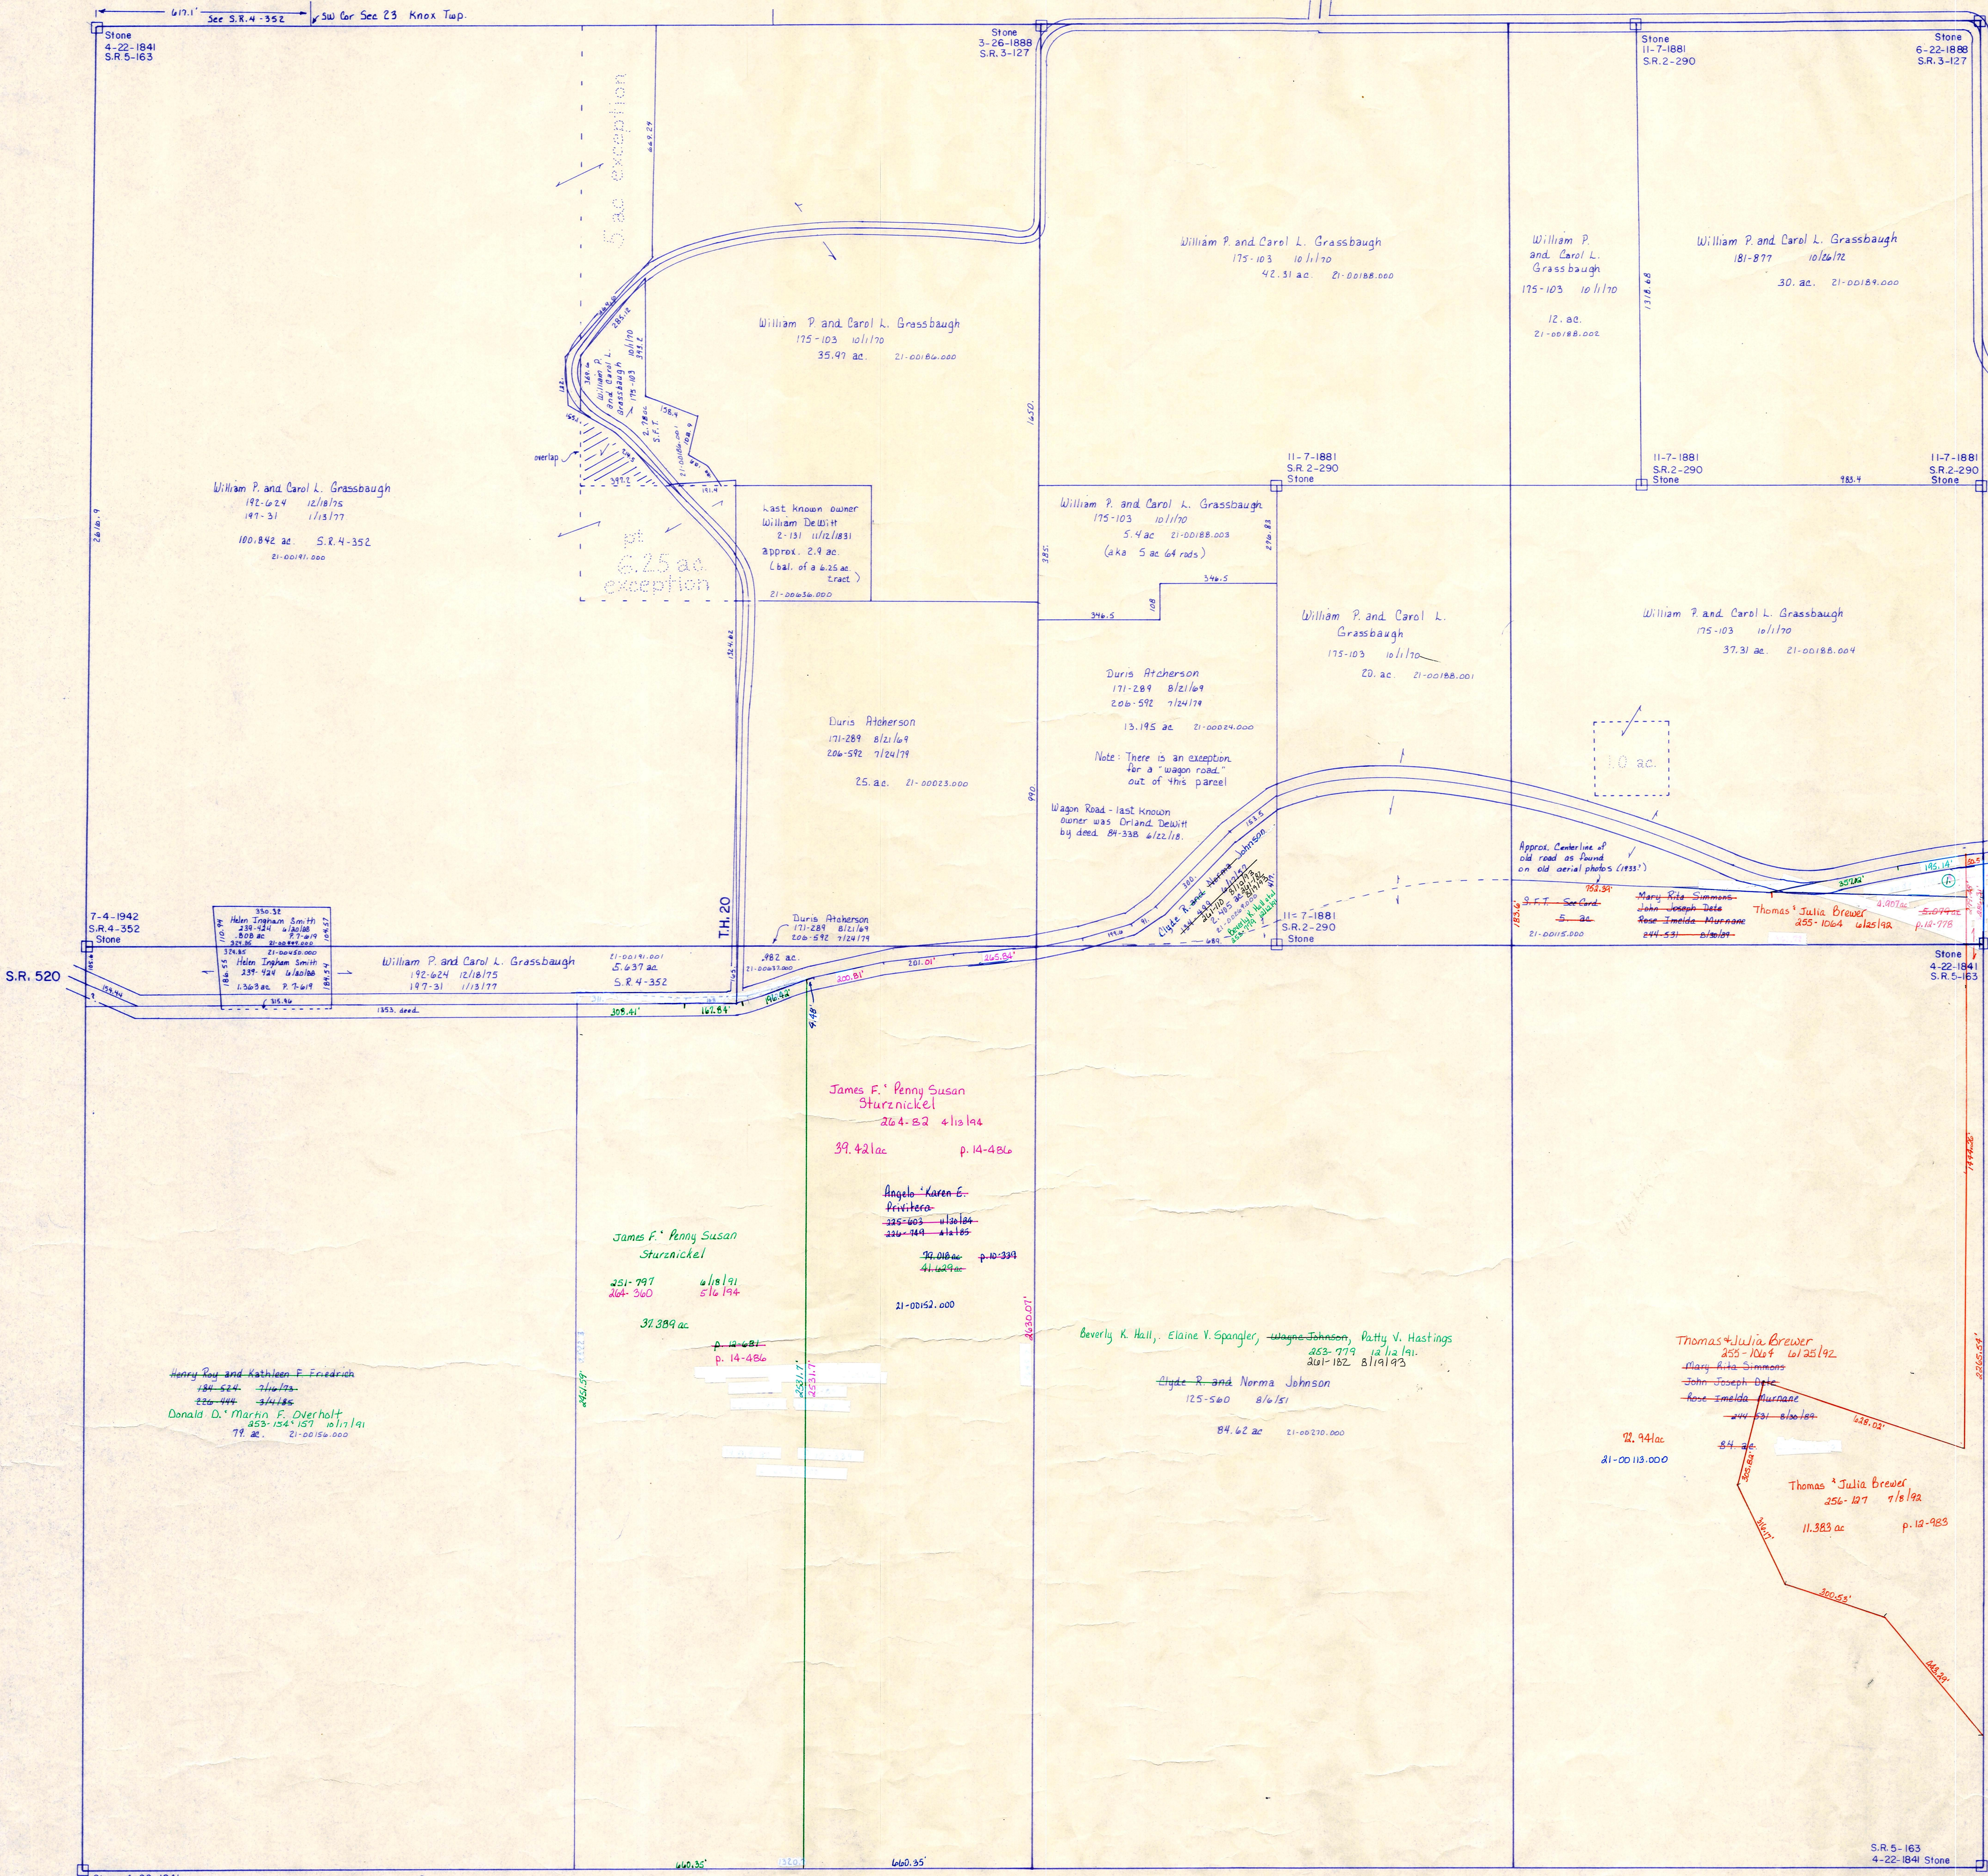

Knox Twp.
KX-9

T.H. 225
NO R/W FOUND
OLD T.H. 279

T.H. 20
50' R/W OLD T.H. 380
30' R/W OLD T.H. 279

Section 4
R-10

Section 2
R-20

Section 8
R-14

T-8, R-9, Sec. 3
RICHLAND TWP.
SCALE 1"=200'

R-15