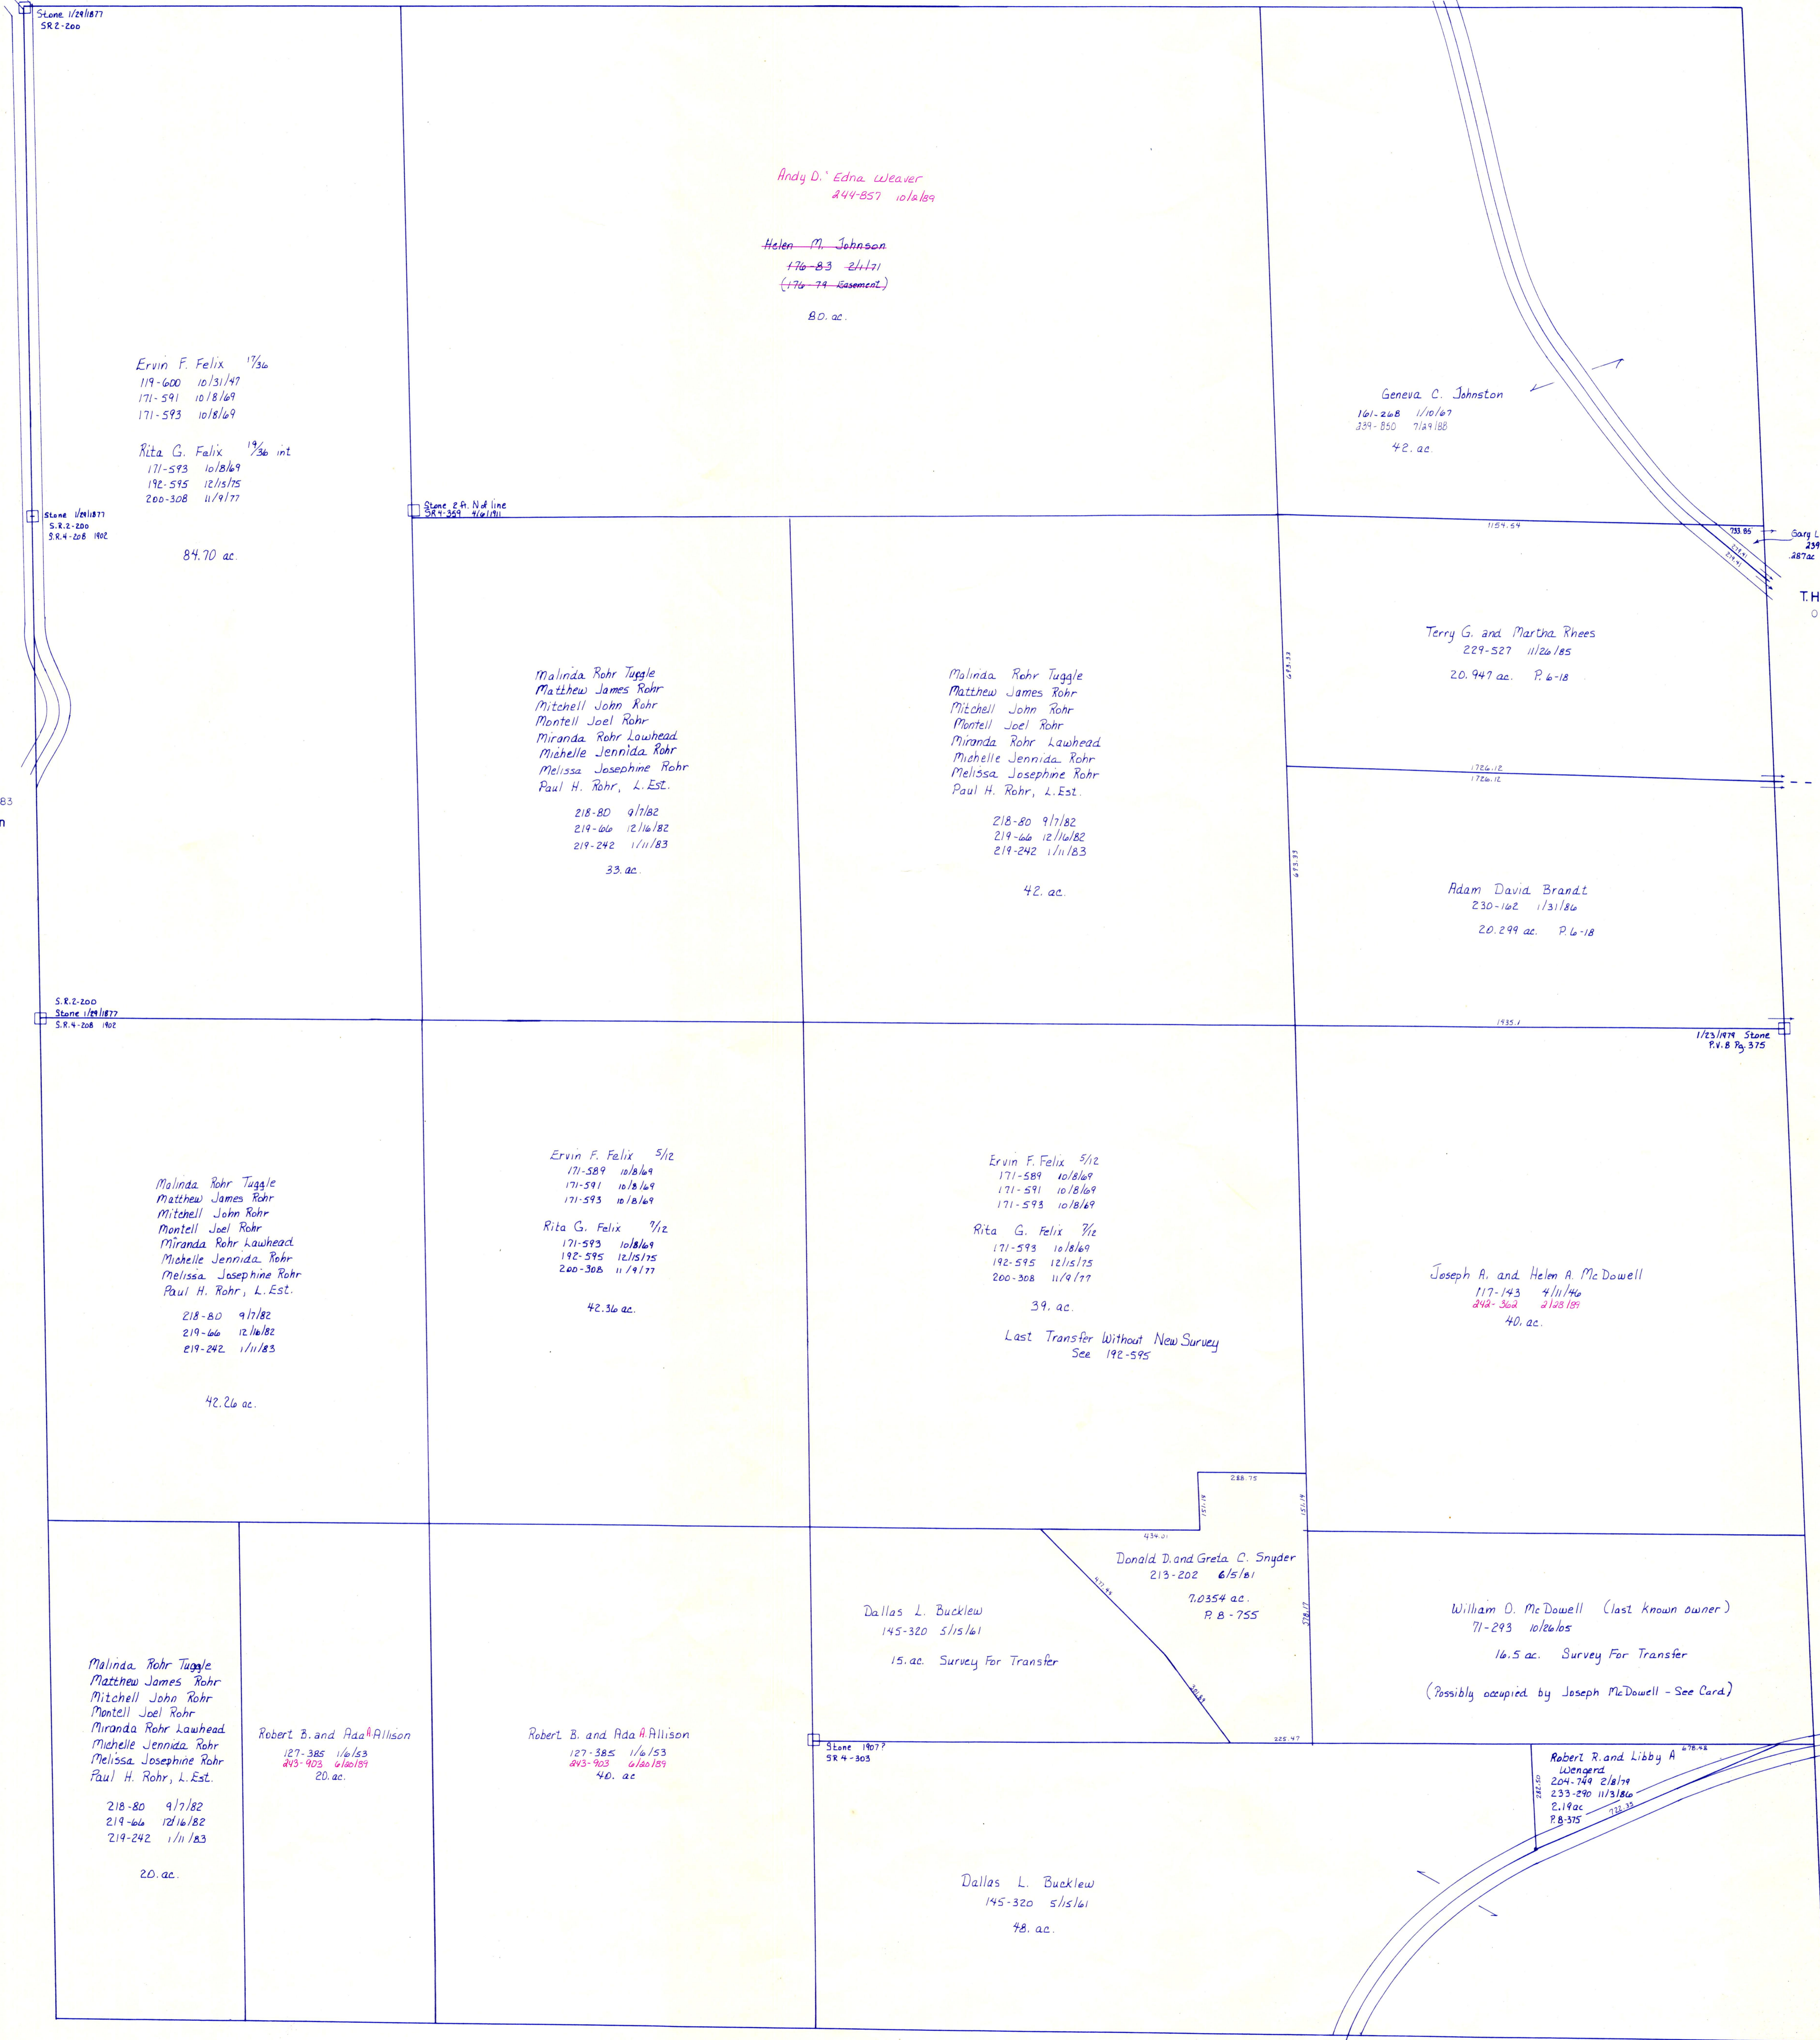

Monroe Twp.

T.H. 36 R/W - Unknown
OLD T.H. 283

T.H. 253 60' R/W
OLD T.H. 288

Section 5
R-30

Killbuck Twp.
K-5

Section 7
R-34

T-8, R-8, Sec. 4
RICHLAND TWP.
SCALE 1" = 200'

R-35