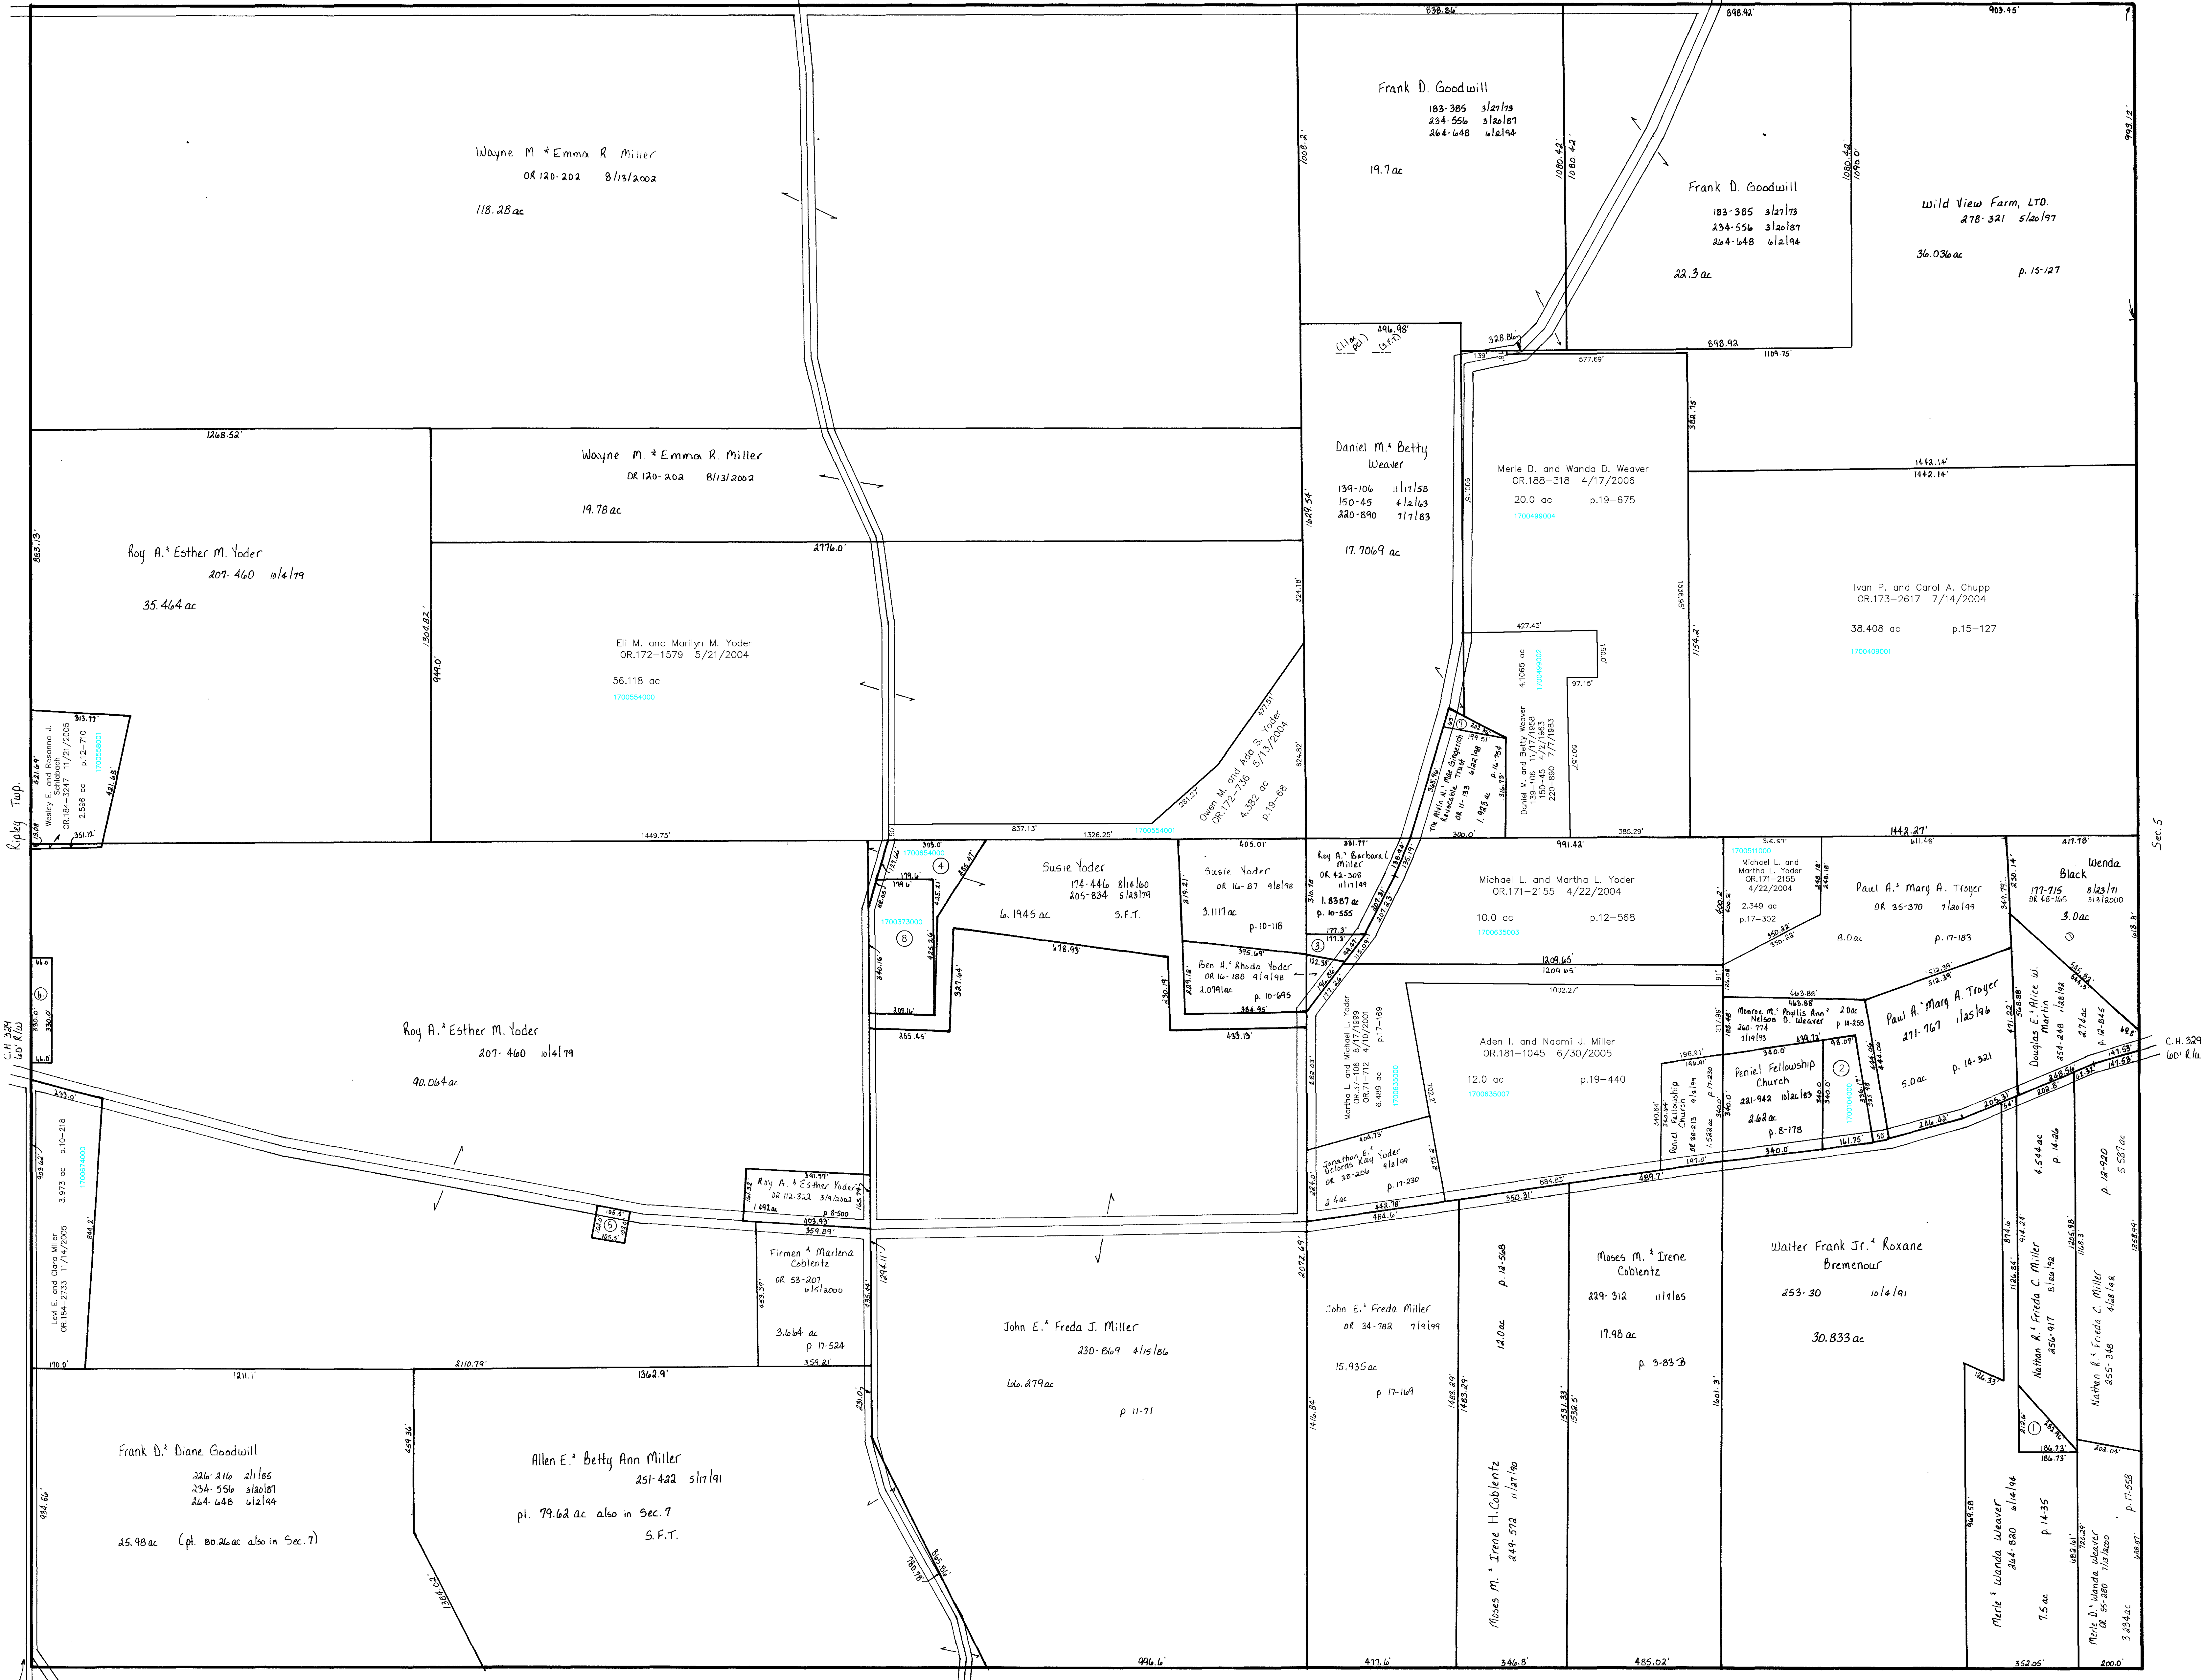

T.H. 516
old T.H. 348
no flow record

- ① WEAVER MERLE AND WANDA
284-820 6/16/1994
0.456 ac p.14-291
- ② Paul A. and Mary A. Troyer
OR.184-1746 11/3/2005
1.002 ac p.8-395
- ③ YODER SUSIE
OR.016-87 9/8/1998
0.2213 ac p.10-118
- ④ Robert Sr. and Marcie aka Marcia Fath
OR.185-2019 12/20/2005
0.9978 ac p.10-178
- ⑤ OLD ORDER AMISH CHURCH
WEST PRAIRIE DISTRICT
127-178 9/19/1952
0.247 ac
- ⑥ MOORHEAD MENNONITE CHURCH
OR.0054-125 2/11/2000
0.5 ac
- ⑦ WEAVER DANIEL M. AND BETTY
OR.011-131 6/22/1998
0.144 ac p.16-754

Last Revision: 4/17/2006

T-13, R-13, Sec. 6
Prairie Township

HOLMES CO. OHIO
SCALE: 1" = 200'

PR-3