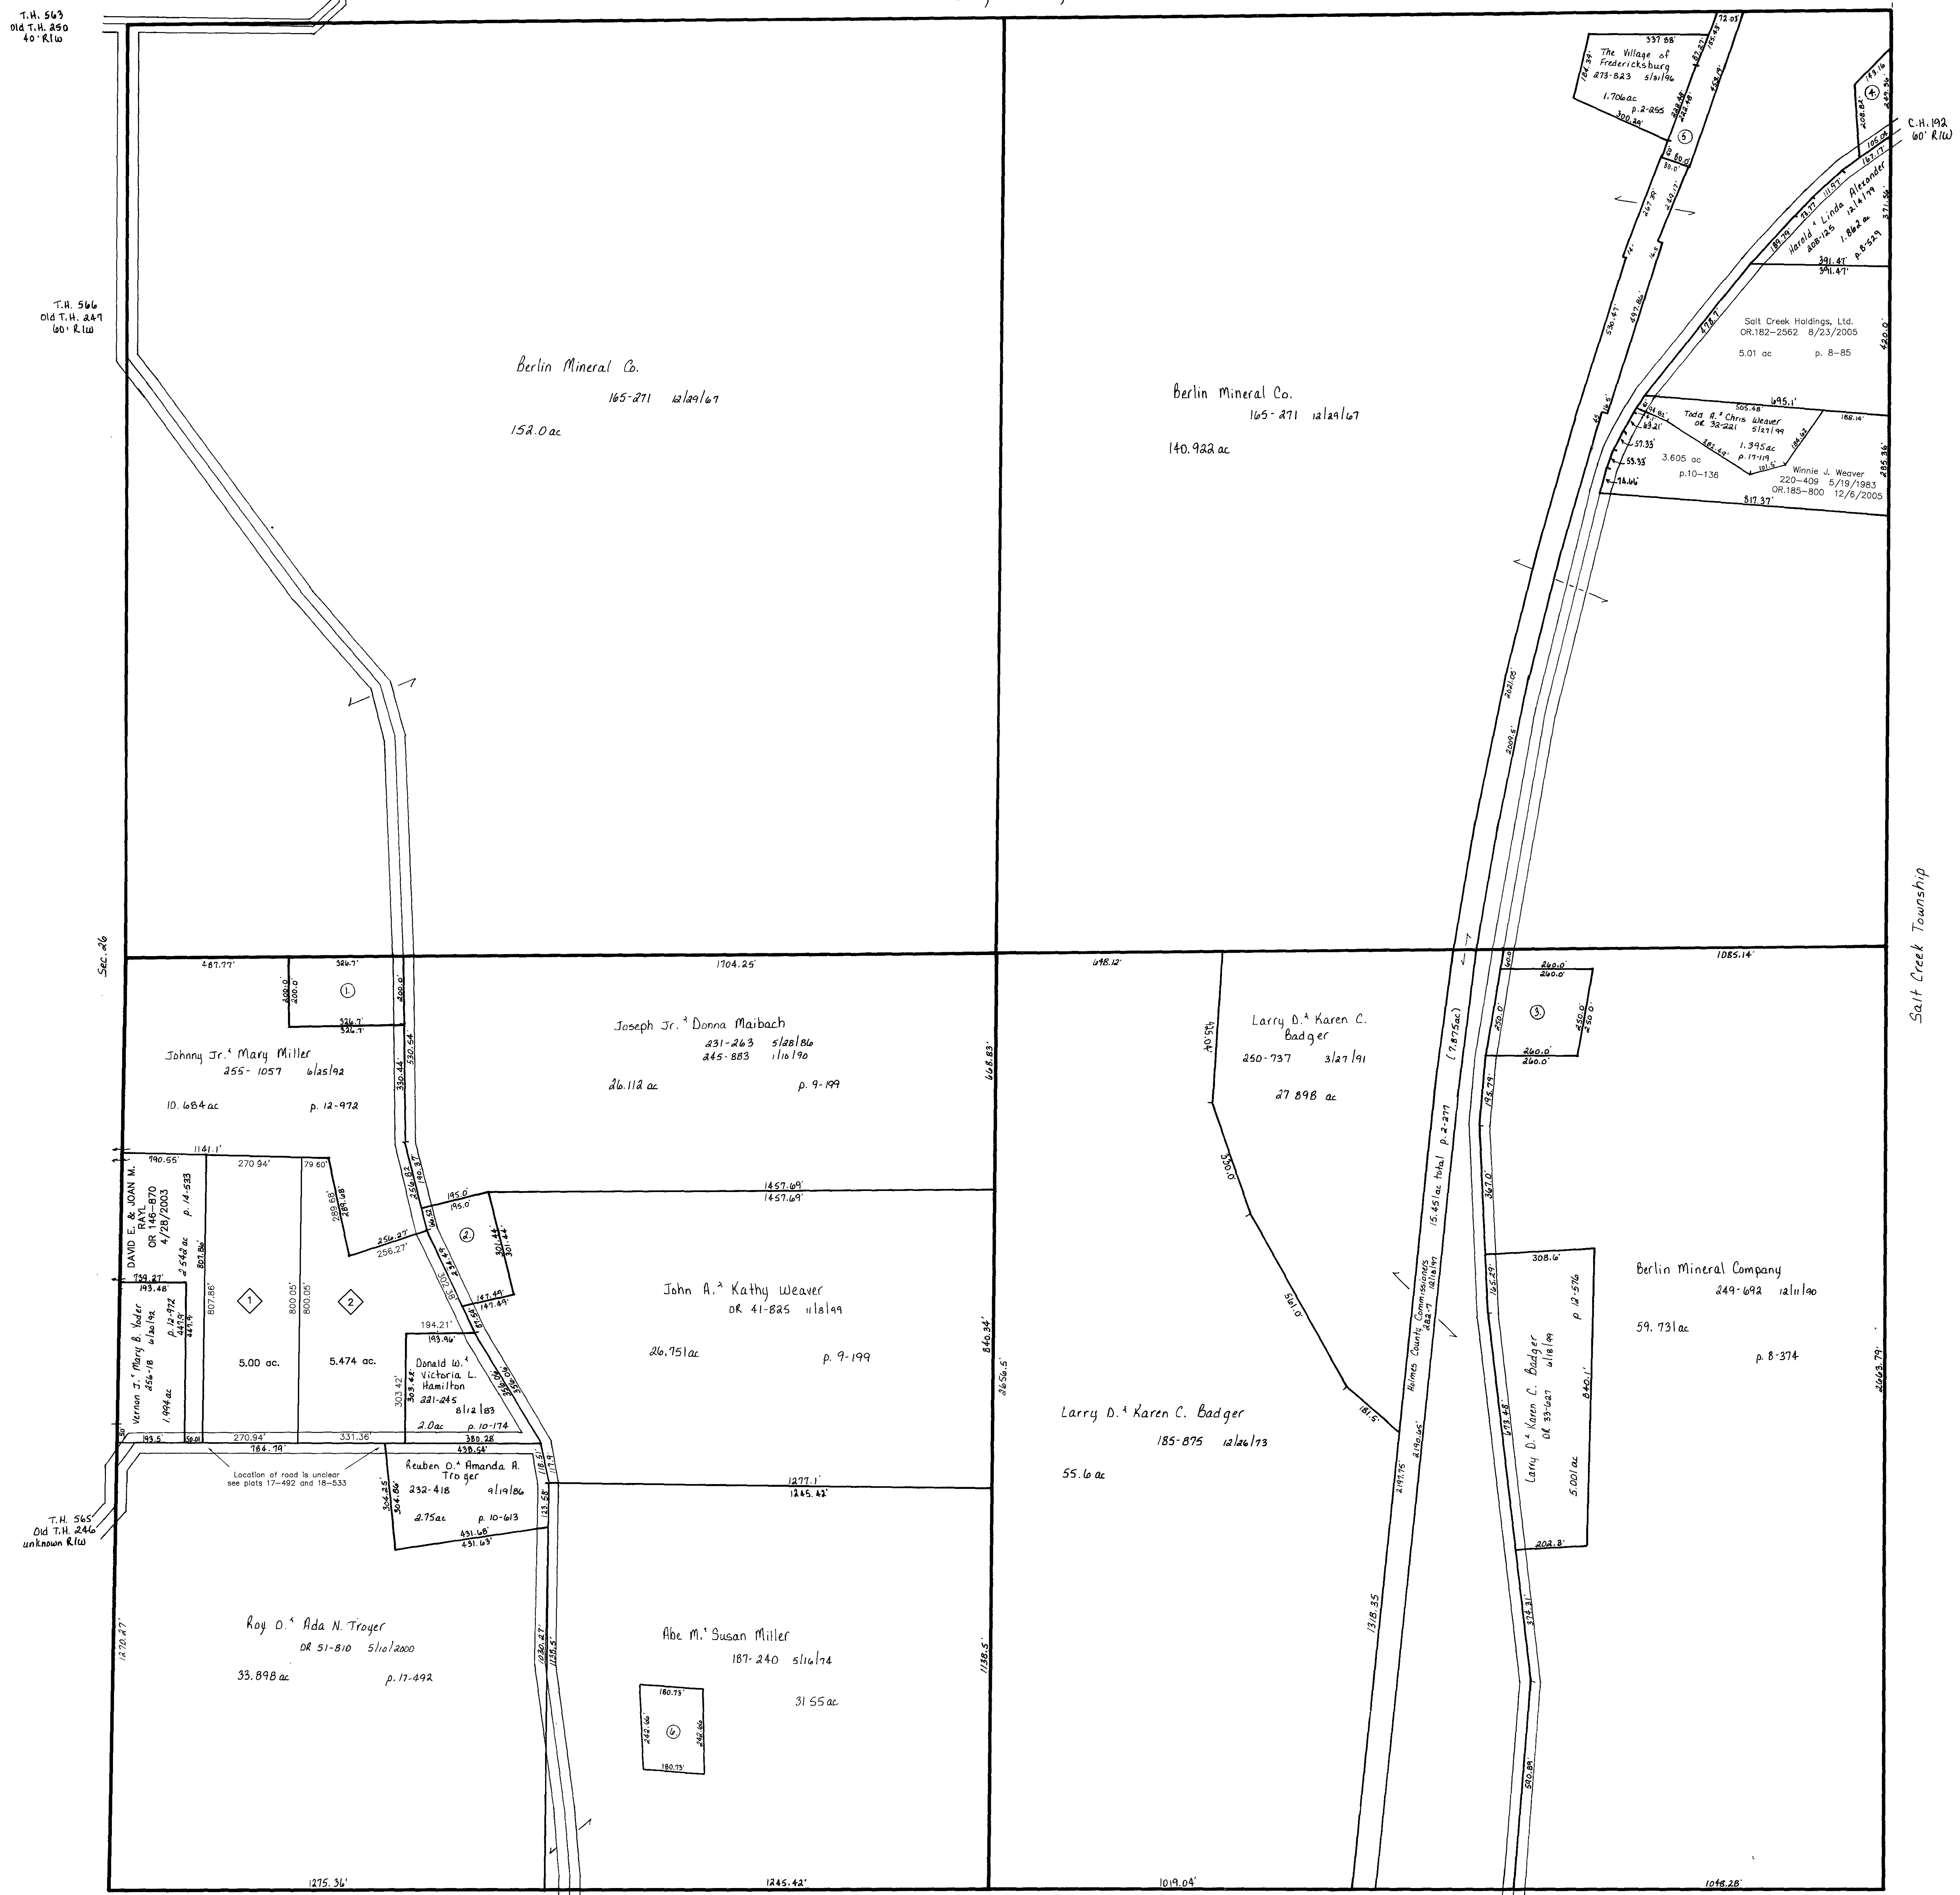

Wayne County

1. 1 MAIBACH ROBERT E.
     250-85 1/18/1991
     1.5 ac p.12-599
   - 2 MAIBACH JOSEPH JR. AND DONNA
     245-881 1/10/1990
     1.21 ac p.9-199
   - 3 HERSHBERGER DANIEL S. AND RUTH B.
     178-461 11/8/1971
     257-102 11/24/1992
     1.47 ac p.5-102
   - 4 ALEXANDER HAROLD AND LINDA
     220-84 4/15/1983
     0.5 ac p.9-174
   - 5 VILLAGE OF FREDERICKSBURG
     273-810 5/31/1996
     273-817 5/31/1996
     0.778 ac p.2-255
   - 6 WEAVER WAIN P. AND RUBY A.
     OR.0129-126 11/19/2002
     1.0 ac p.16-775
2. Saw Mill Subdivision
     Plat 18-533 Platted 2/25/2003
   - SHETLER ERVIN L.
     OR.0141-1 3/5/2003
     OR.0141-5 3/5/2003
     5.0 ac
   - SHETLER IVAN L. AND FANNIE J.
     OR.0141-16 3/5/2003
     5.474 ac

Last Revision: 12/6/2005
T-14, R-13, Sec. 25
Prairie Township
HOLMES CO. OHIO
SCALE: 1" = 200'

PR-33