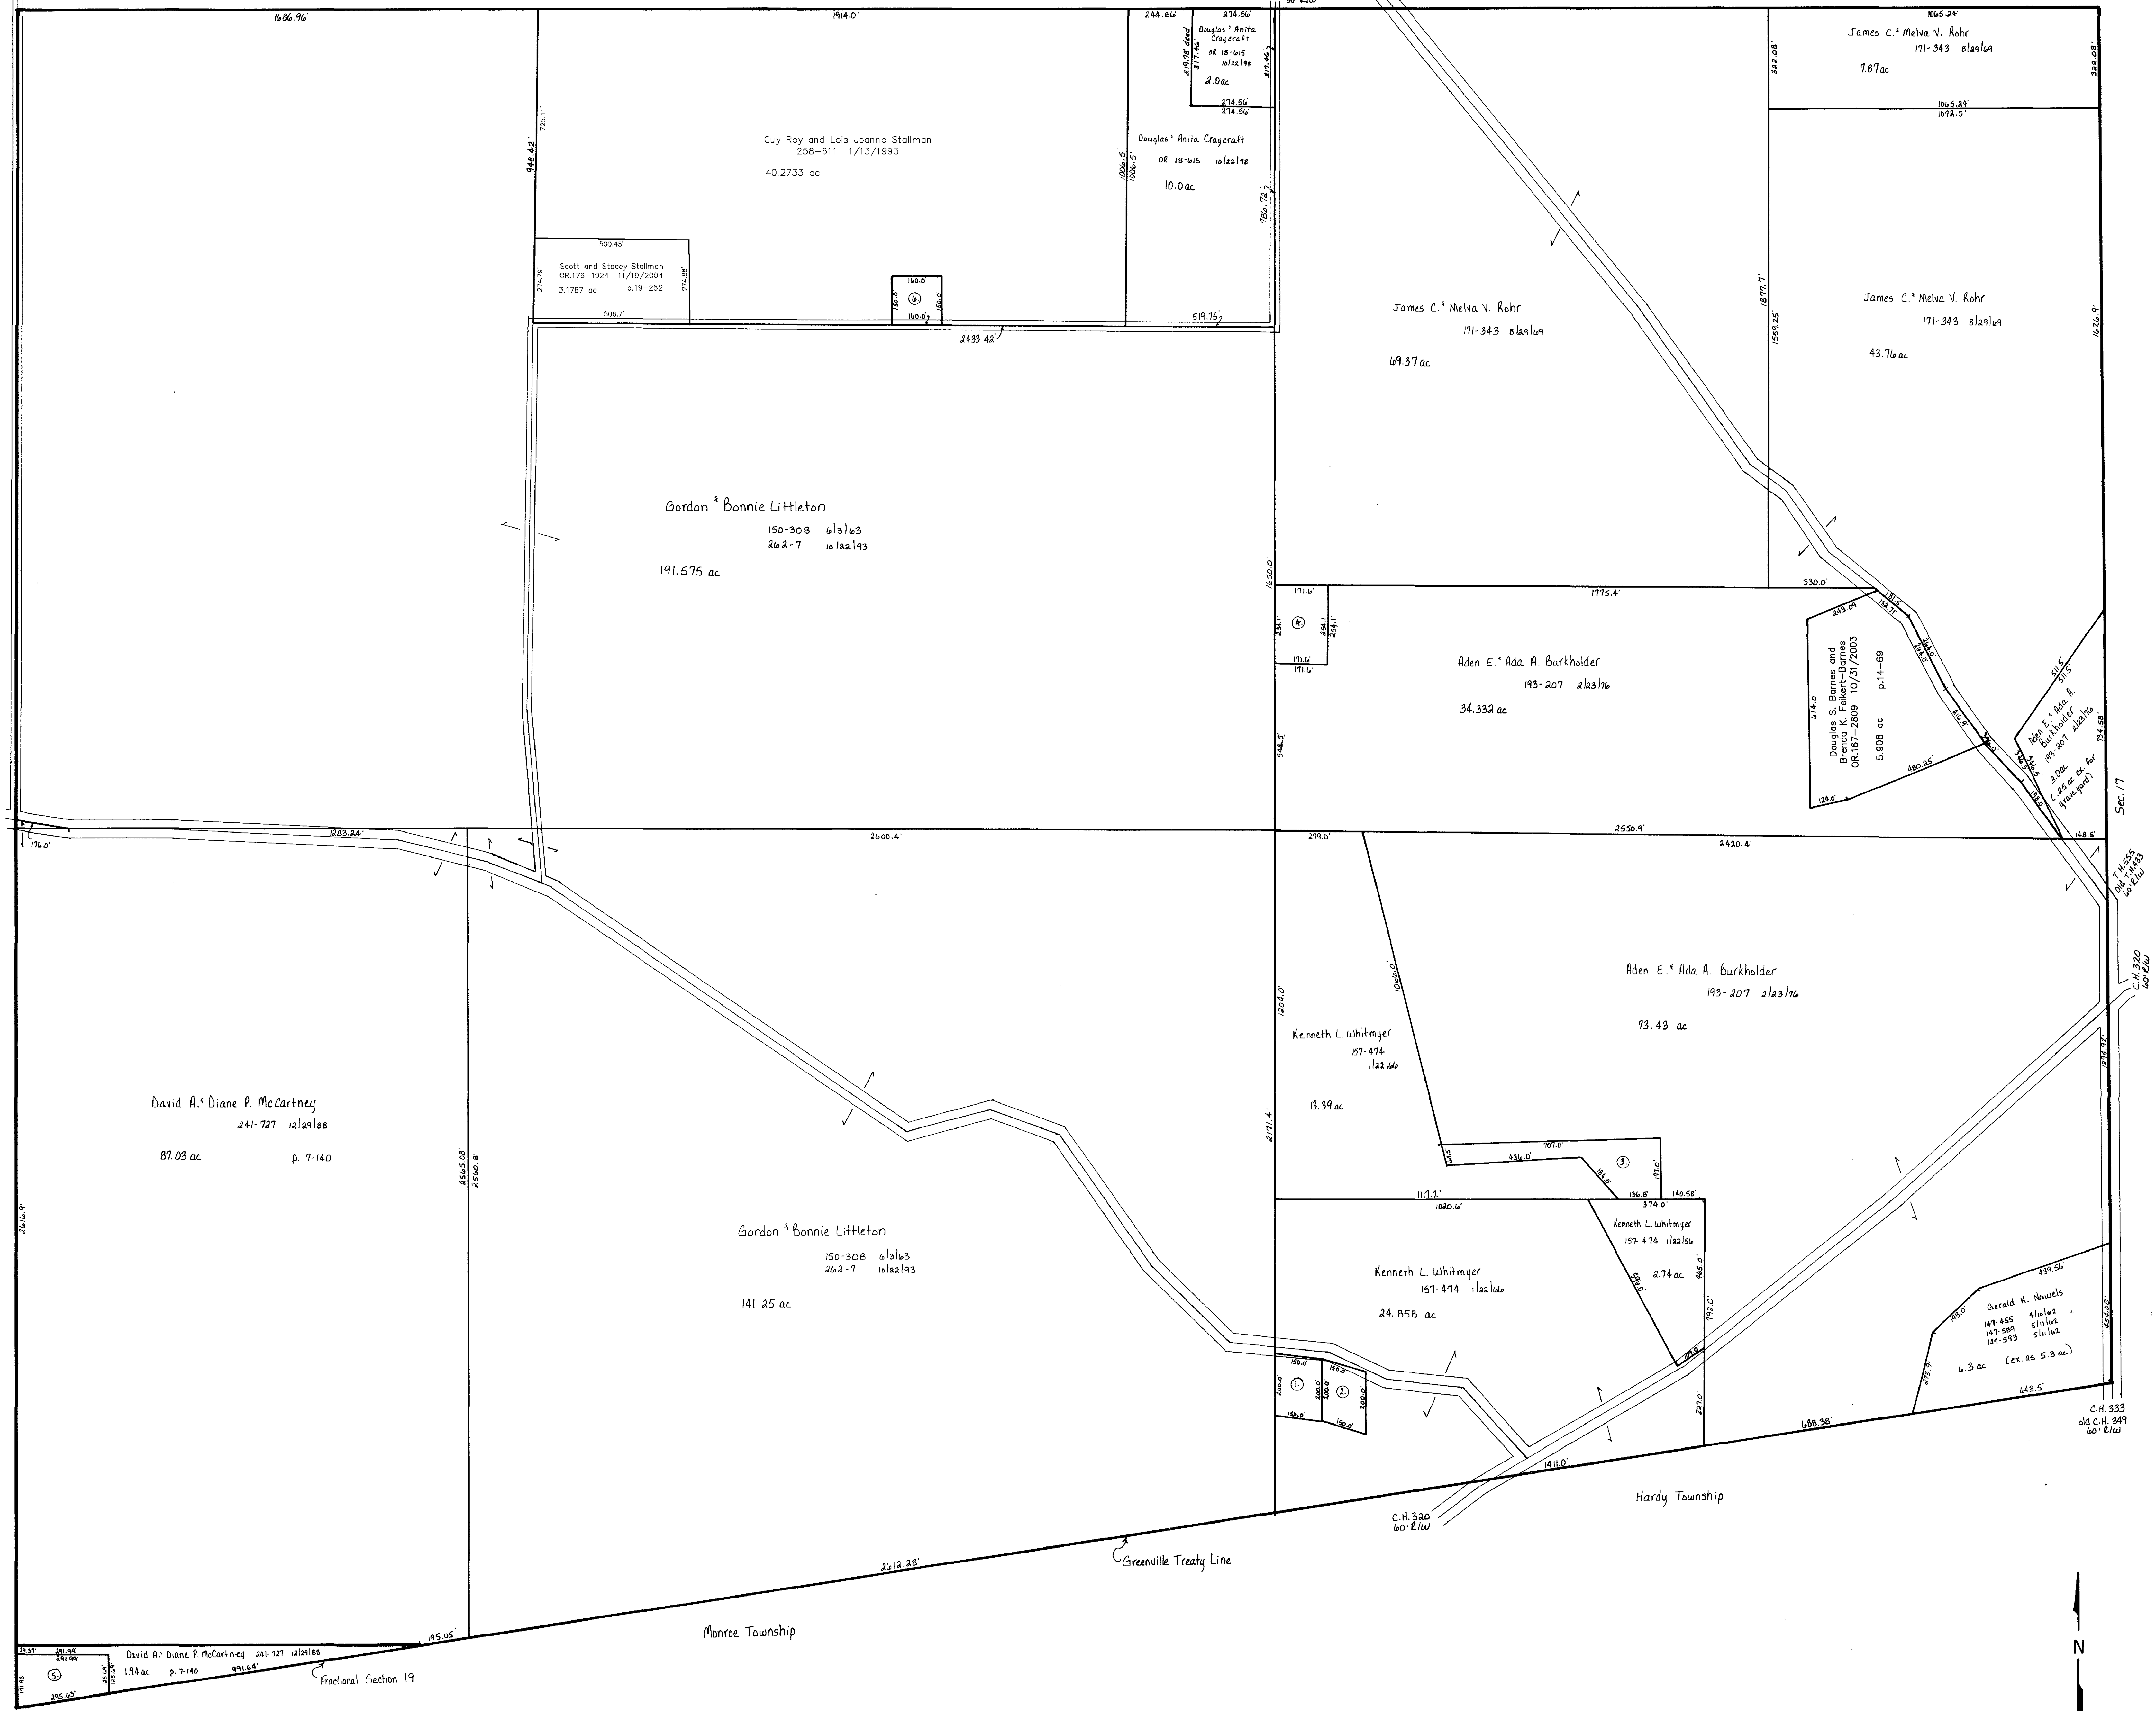

T.H. 585
1st T.H. 354
30' E/W

Sec. 7

T.H. 551
old T.H. 391
30' E/W

T.H. 555
old T.H. 433
60' E/W

Last Revision: 11/19/2004

T-13, R-13, Sec. 18, 19
Prairie Township

HOLMES CO. OHIO
SCALE: 1" = 200'

PR-1

3/24/05