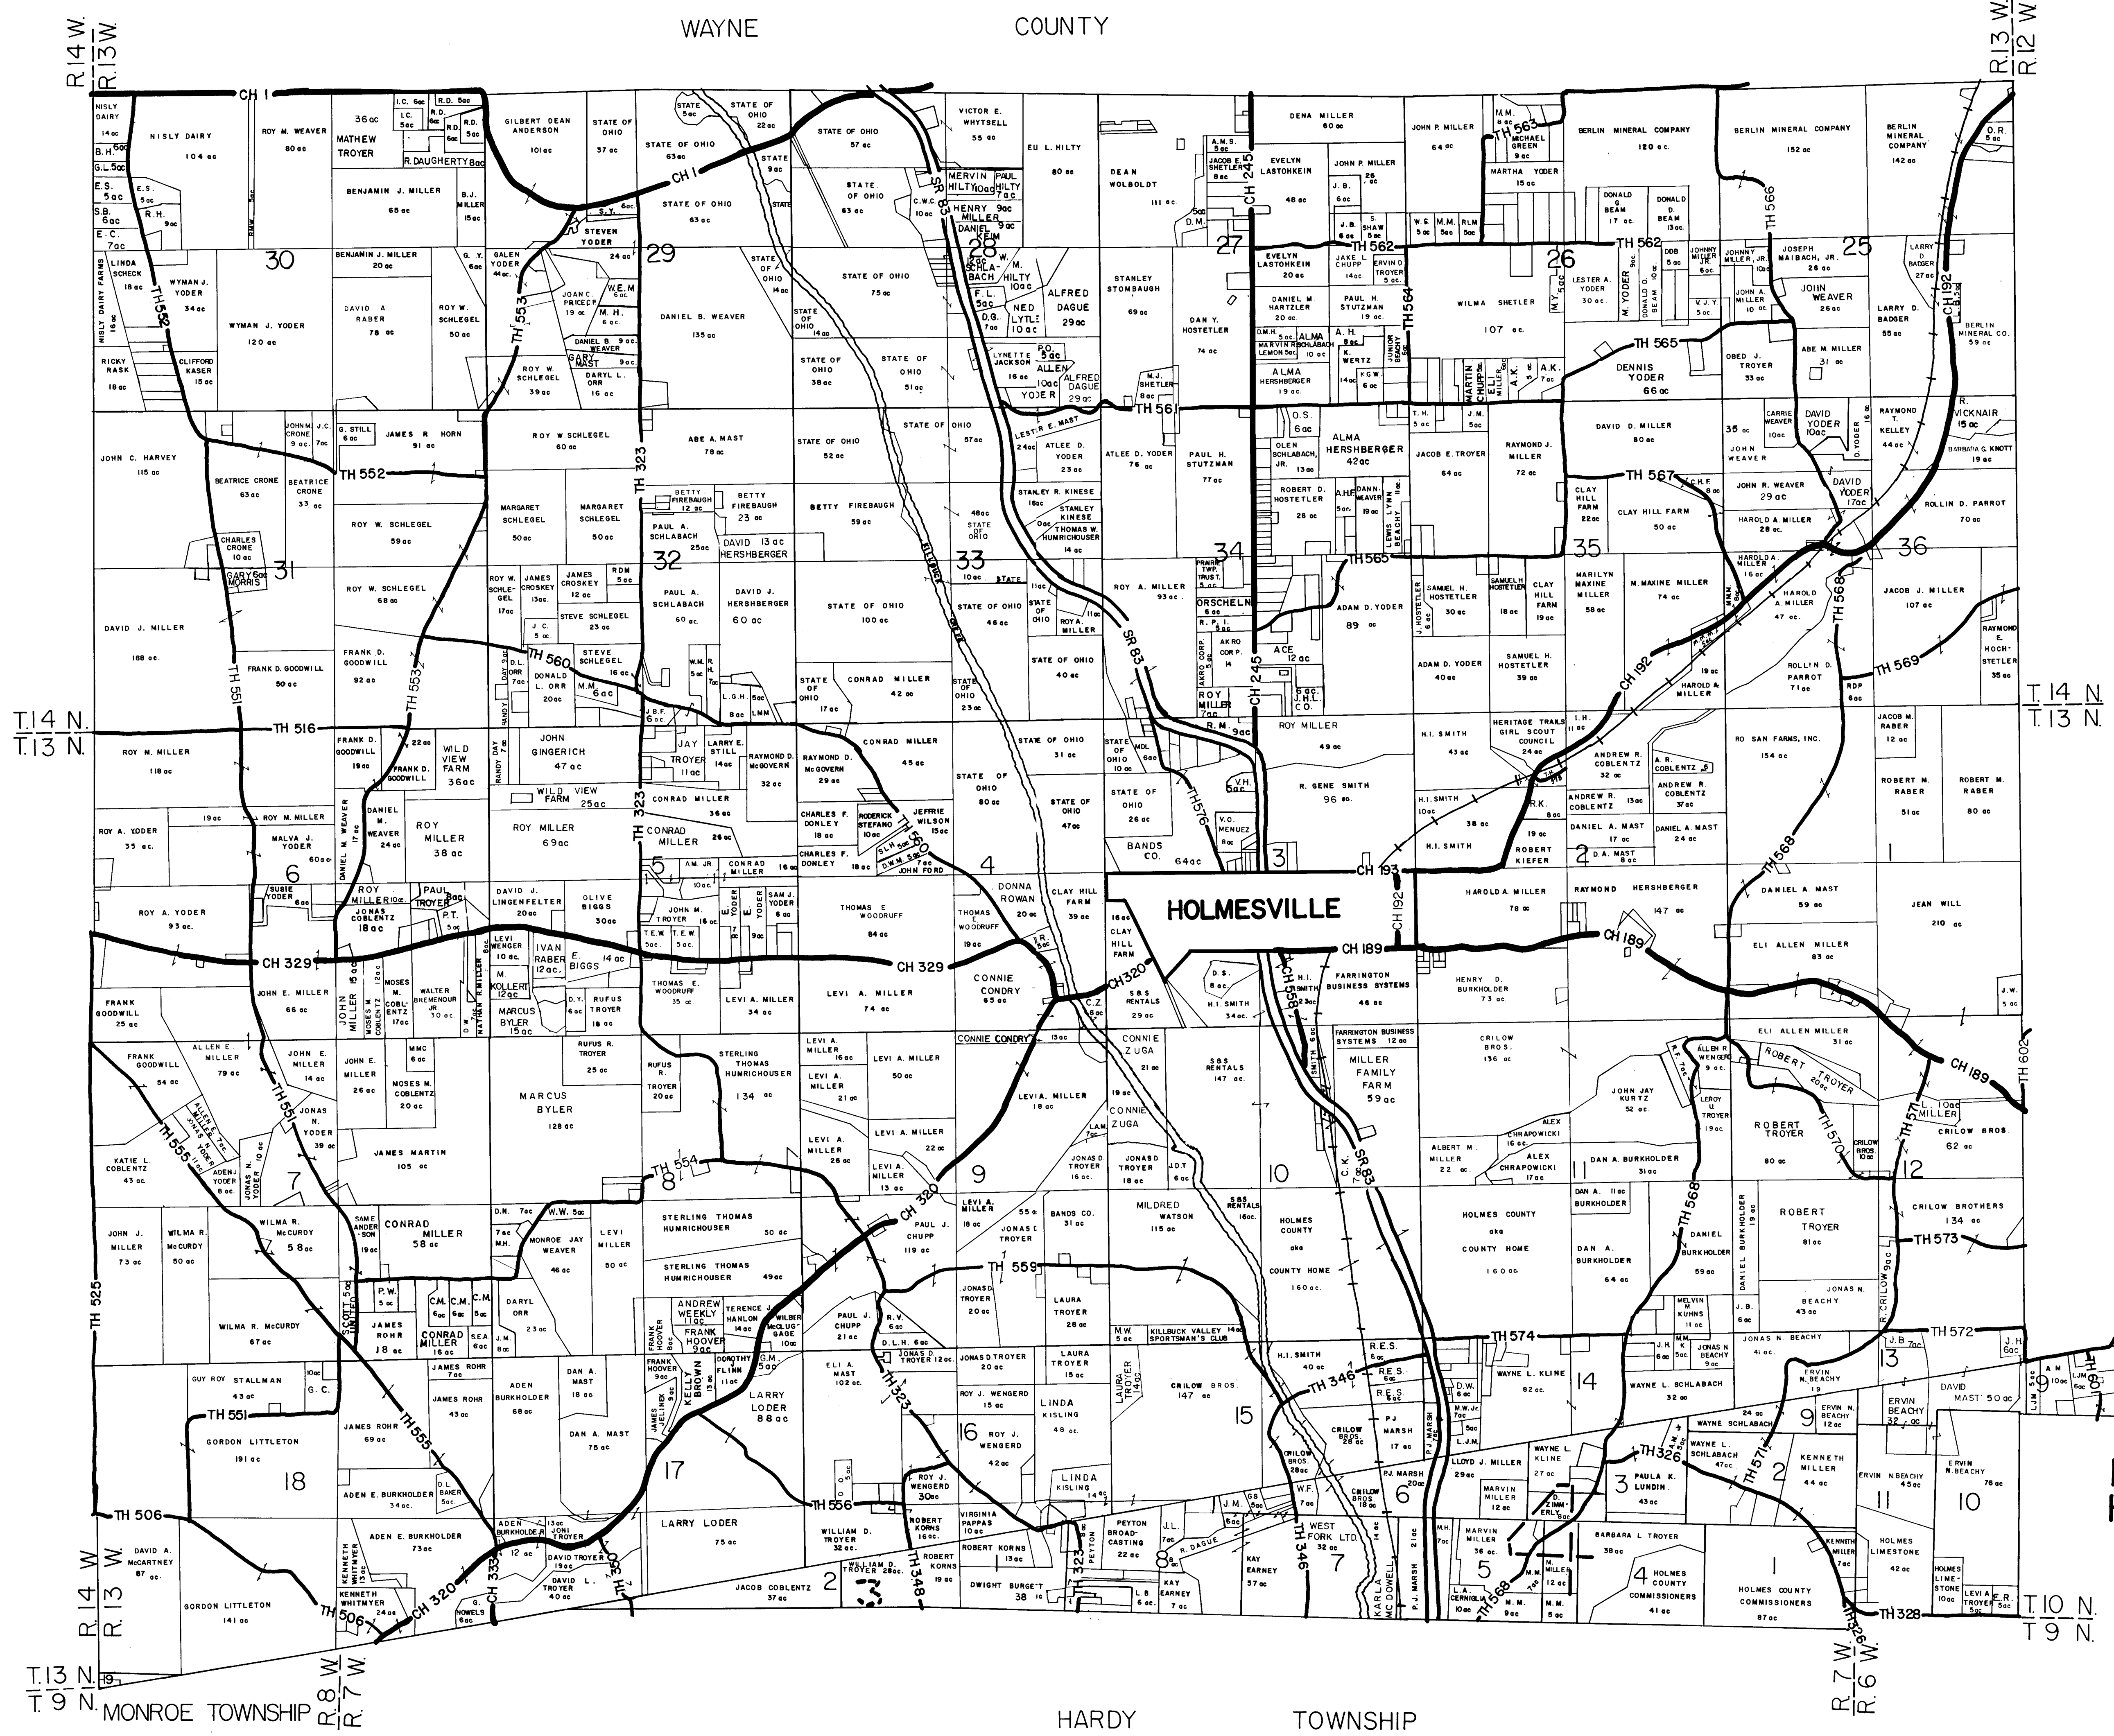

WAYNE COUNTY

PRAIRIE TOWNSHIP
HOLMES COUNTY, OHIO
AUGUST 1989

UPDATED
11/1989
11/1989

LET IT BE KNOWN, THIS MAP HAS BEEN PREPARED AS A REFERENCE GUIDE TO PROPERTY OWNERSHIP. WE BELIEVE THIS INFORMATION TO BE CORRECT AND CURRENT, HOWEVER, IT IS NOT INTENDED FOR ANY LEGAL USE, WHETHER IT BE IN SALES, TRANSFERS, TRADES, LEASES OF ANY TYPE, ETC., AND DO NOT ACCEPT RESPONSIBILITY FOR ERRORS OF ANY NATURE OR OMISSIONS CONTAINED HEREIN