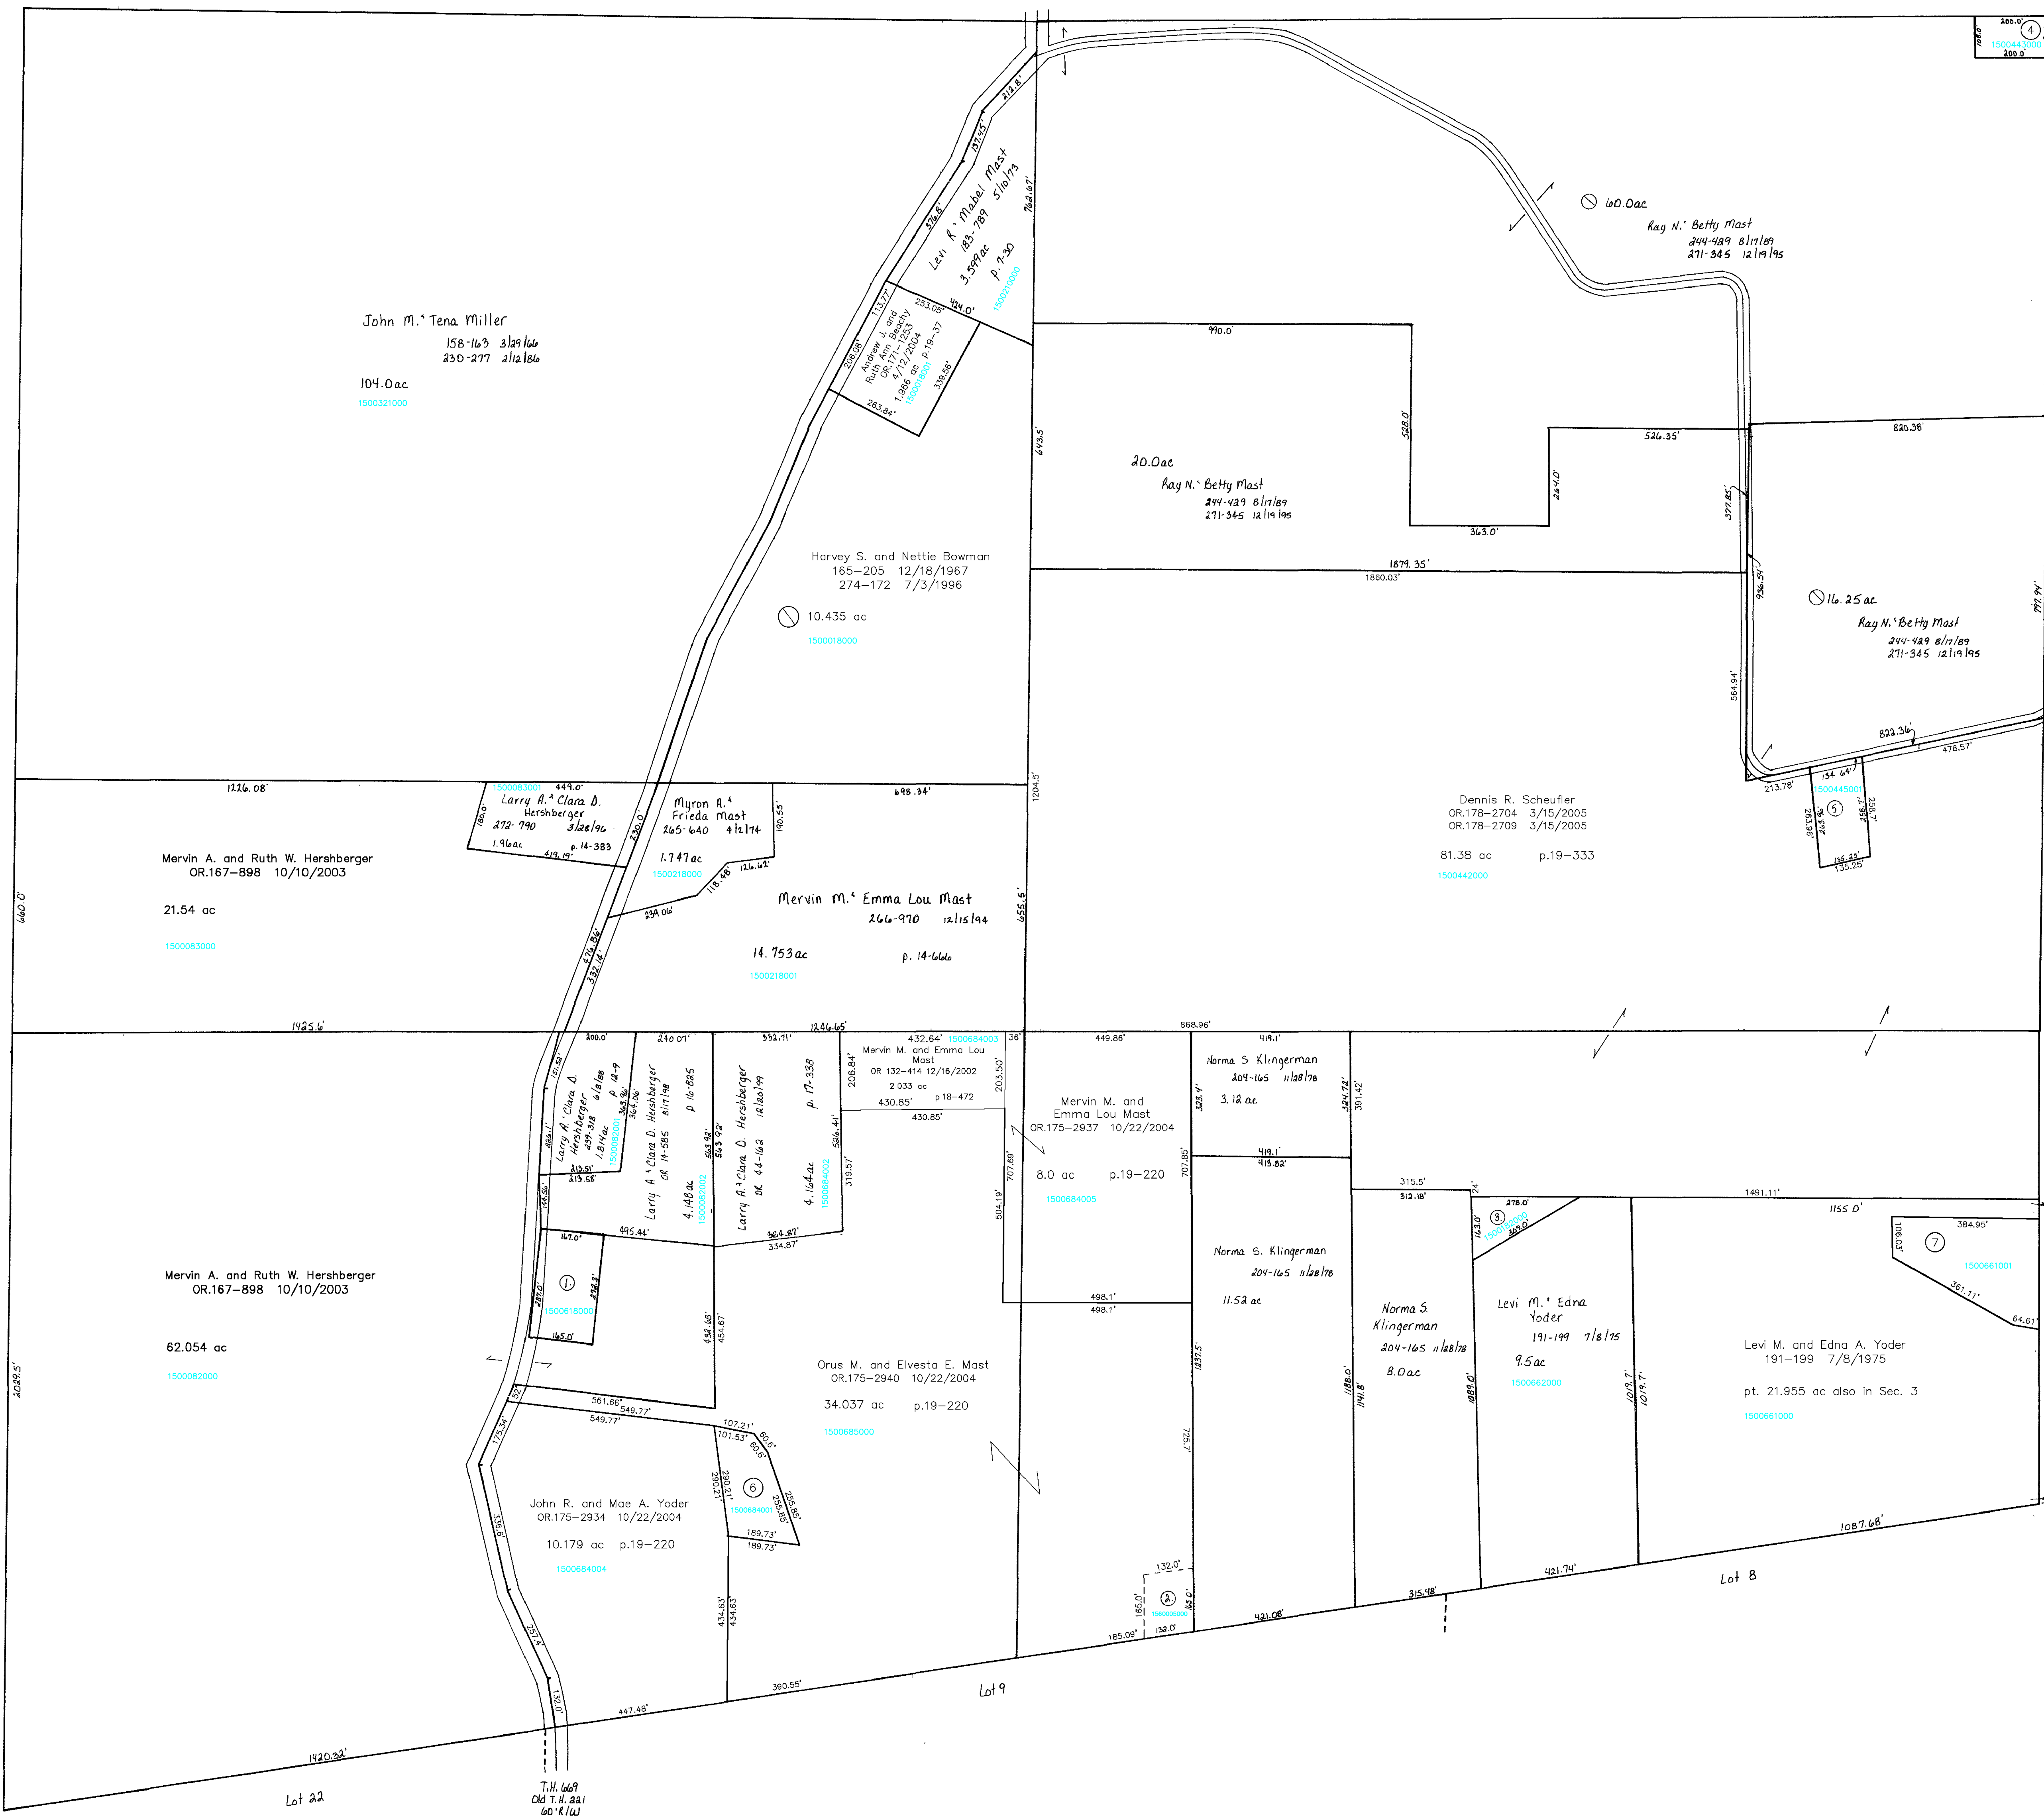

T.H. 669
Old T.H. 221
60' x 110'

Sec. 33

- 1500618000 ① WENGERD VERNON J. AND MELVA
  187-147 5/9/1974
  1.104 ac p.7-248
- 1560005000 ② TRUSTEES OF LUTHERAN CHURCH
  AKA SCHENKELBERGER CEMETERY
  D.V.23-301 12/30/1858
  0.5 ac
- 1500182000 ③ KLINGERMAN NORMA S.
  204-165 11/28/1978
  0.5 ac
- 1500443000 ④ SCHEUFELER MARY JANE
  226-12 1/10/1985
  OR.0108-588 3/29/2002
  0.5 ac S.F.T.
- 1500445001 ⑤ SCHEUFELER DORAN D.
  254-761 3/6/1992
  0.804 ac p.12-282
- 1500684001 ⑥ YODER LEROY J. AND ESTHER N.
  OR.0045-714 1/18/2000
  0.988 ac p.16-483
- 1500661001 ⑦ Myron L. and Betty Yoder
  OR.179-1622 4/13/2005
  1.815 ac p.19-365

T-14, R-11, Sec. 4
PAINT TWP.

SCALE: 1" = 200'

Last Revision: 4/13/2005