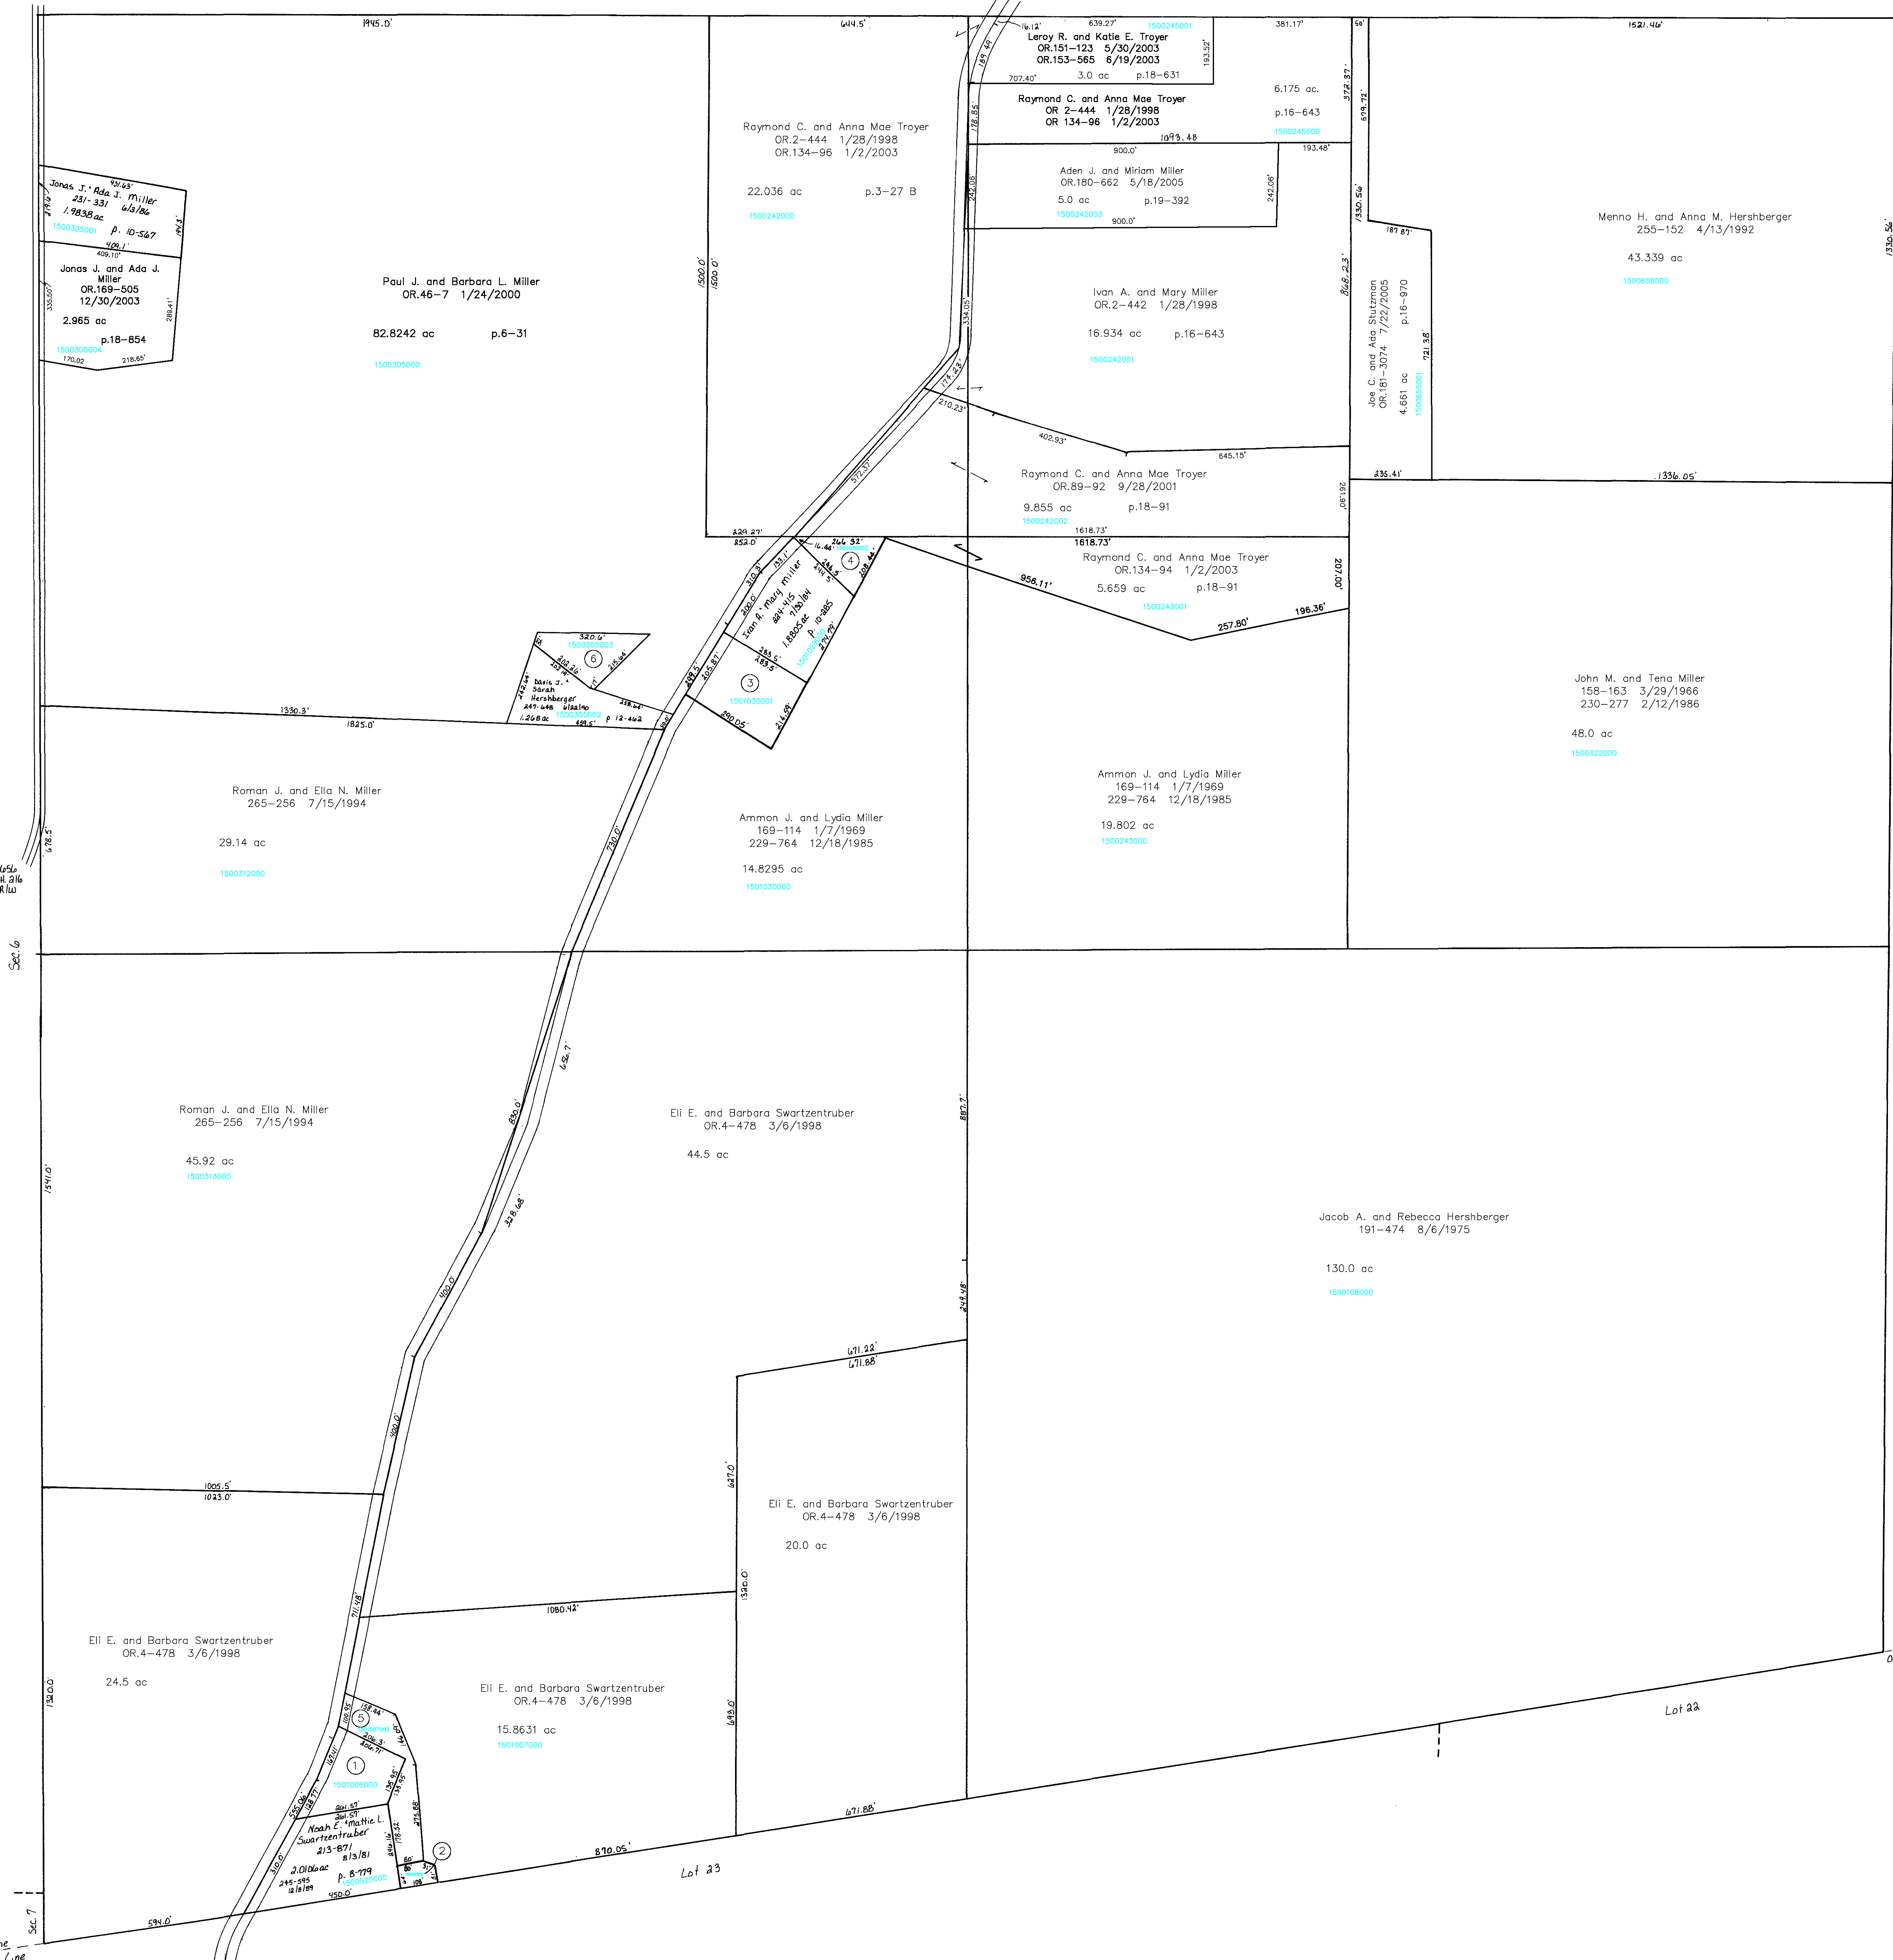

T.H. 656
Old T.H. 216
30' R/W

T.H. 654
Old T.H. 215
30' R/W

Greenville Treaty Line
Old Indian Boundary Line

- 1501006000 ① KEM ADEN JR. AND ADA MAE J.
  OR.0129-446 11/21/2002
  1.0173 ac p.10-251
- 1501007001 ② SWARTZENTRUBER NOAH E. AND MATTIE L.
  269-793 8/8/1995
  0.159 ac p.14-886
- 1501030001 ③ MILLER IVAN A. AND MARY
  271-366 12/20/1995
  1.383 ac p.14-981
- 1501030002 ④ MILLER IVAN A. AND MARY
  271-366 12/20/1995
  0.606 ac p.14-981
- 1501007002 ⑤ KEM ADEN JR. AND ADA MAE J.
  OR.0129-446 11/21/2002
  0.95 ac p.16-635
- 1500305003 ⑥ HERSHBERGER DAVIS J. AND SARAH J.
  OR.0046-11 1/24/2000
  0.659 ac p.17-365

Last Revision: 7/22/2005

T-14, R-11, Sec. 5
PAINT TWP.

SCALE: 1" = 200'

P-19