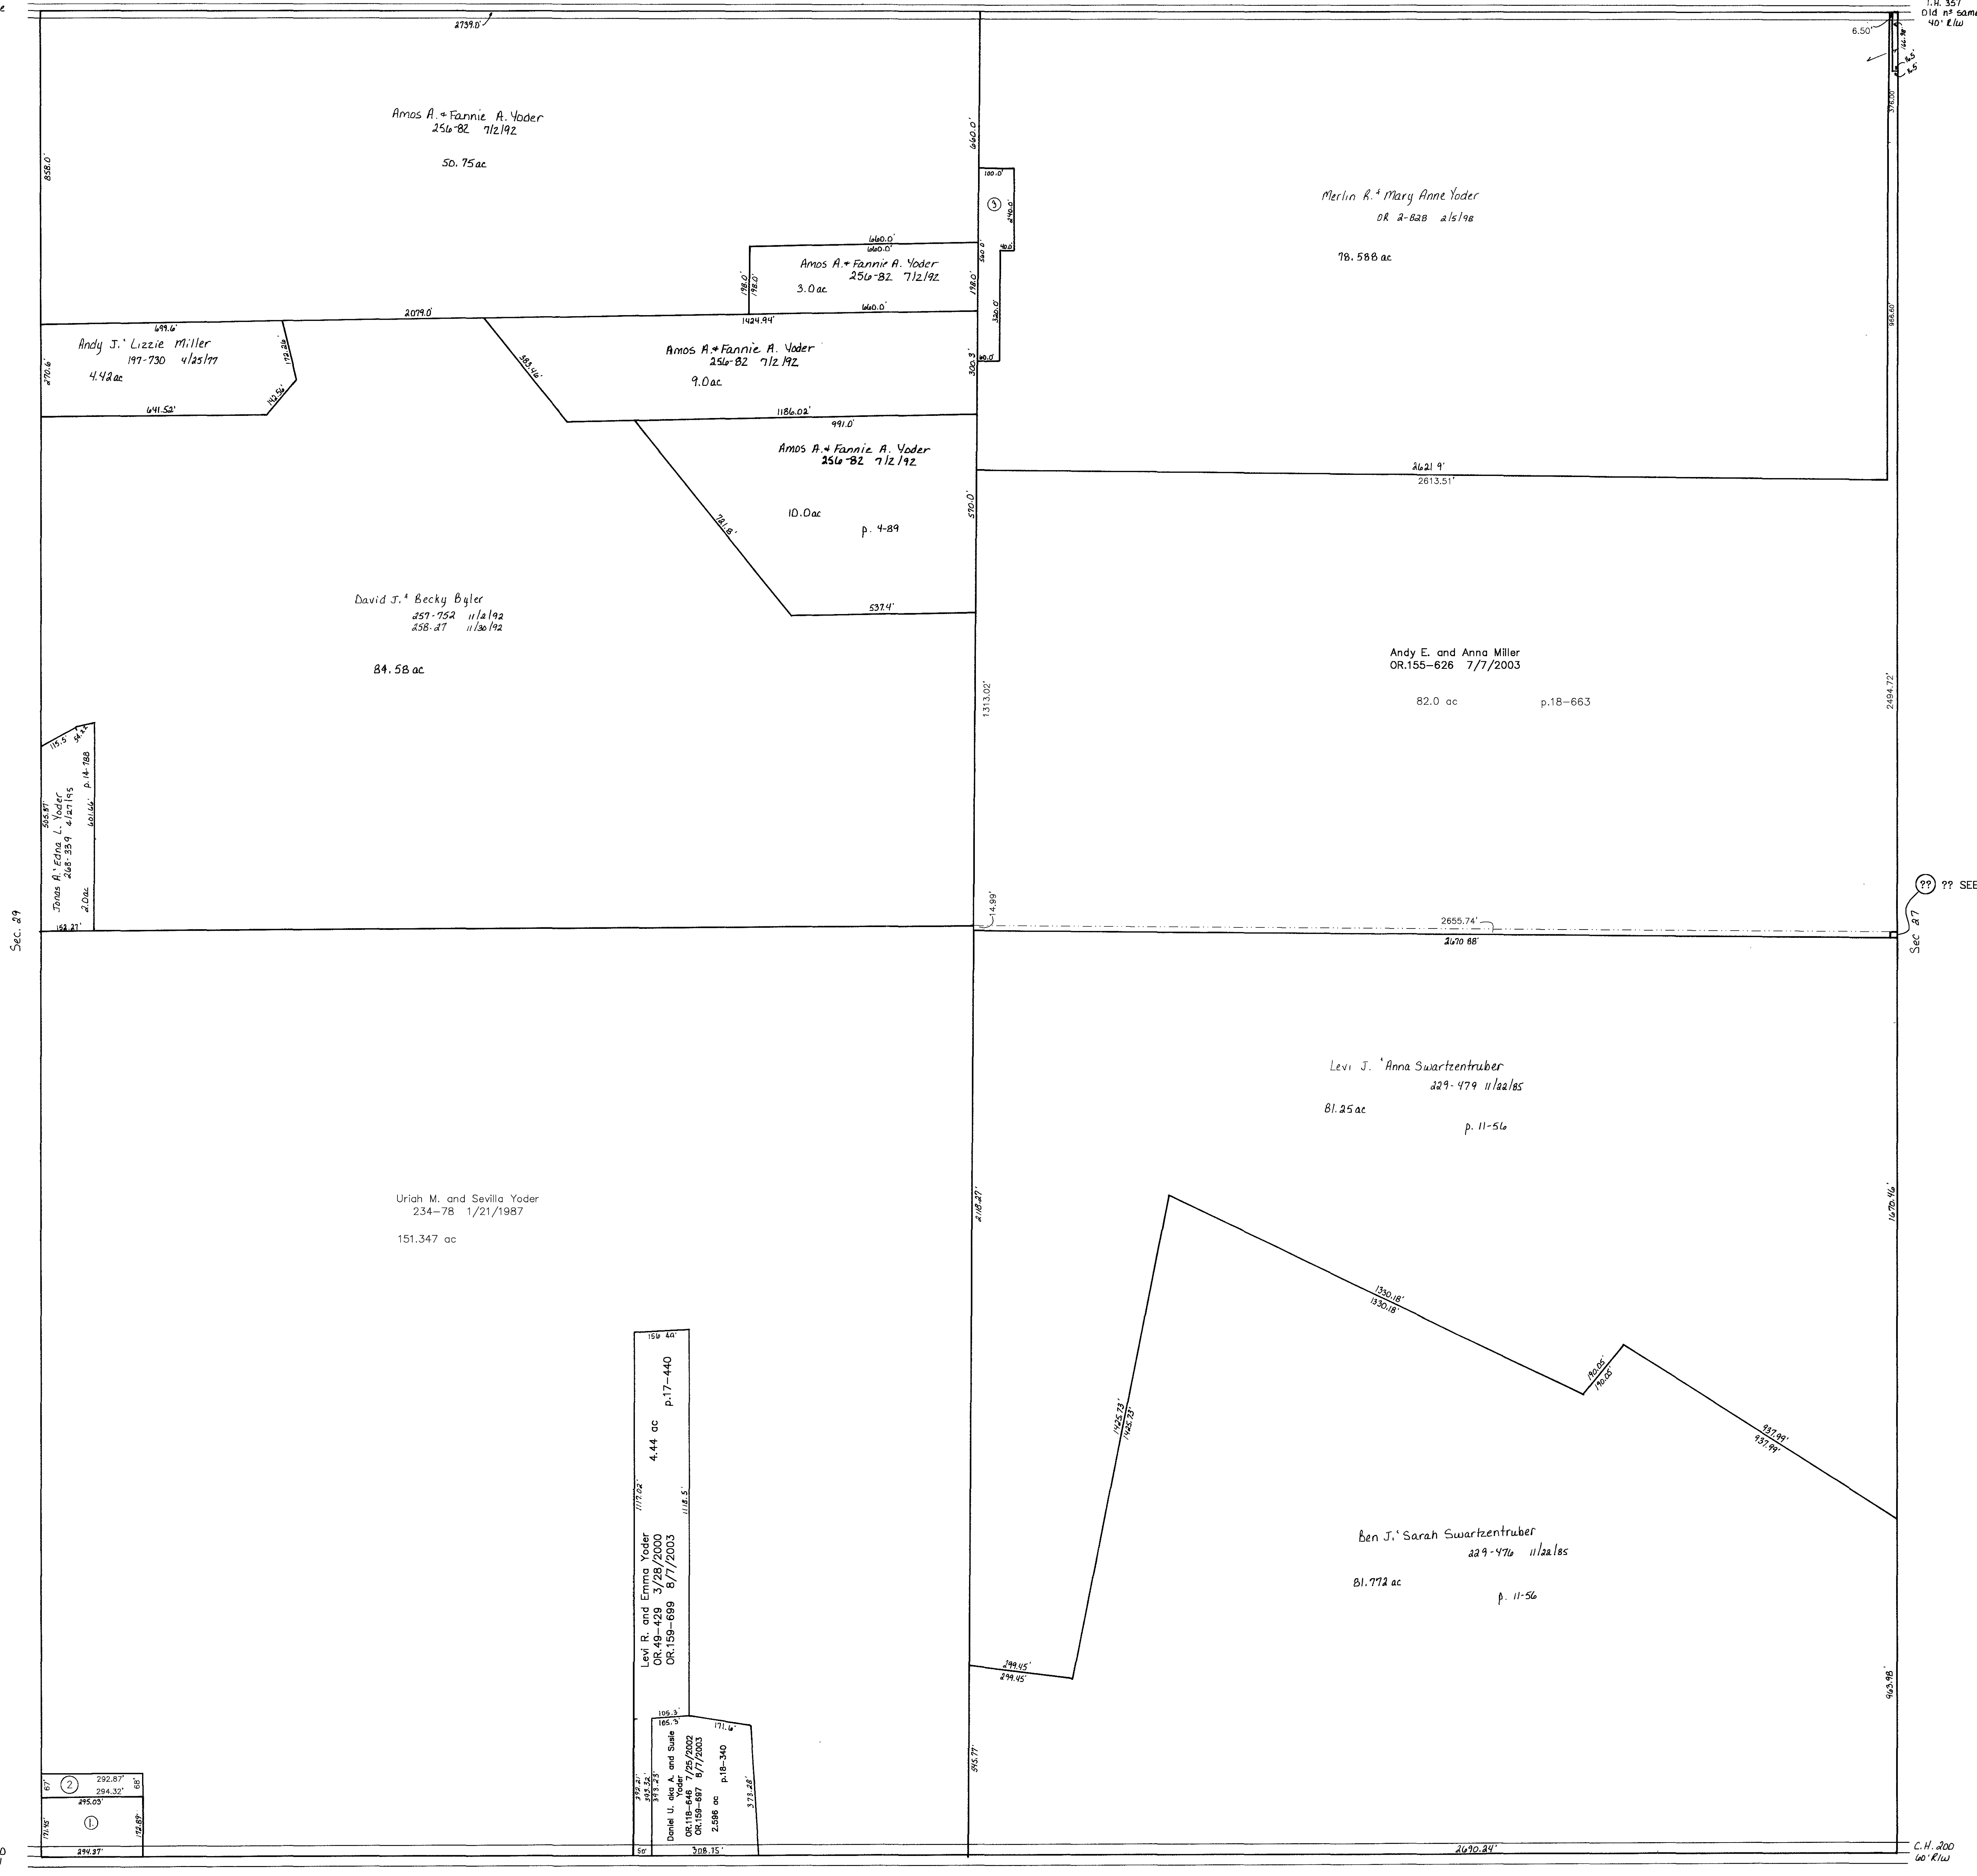

T.H. 357
Old name
40' E.W.

T.H. 357
Old name
40' E.W.

C.H. 200
60' R.W.

C.H. 200
60' R.W.

Updated: 9/1/2004
T-15, R-11, Sec.28
PAINT TWP.
SCALE: 1" = 200'

10-24