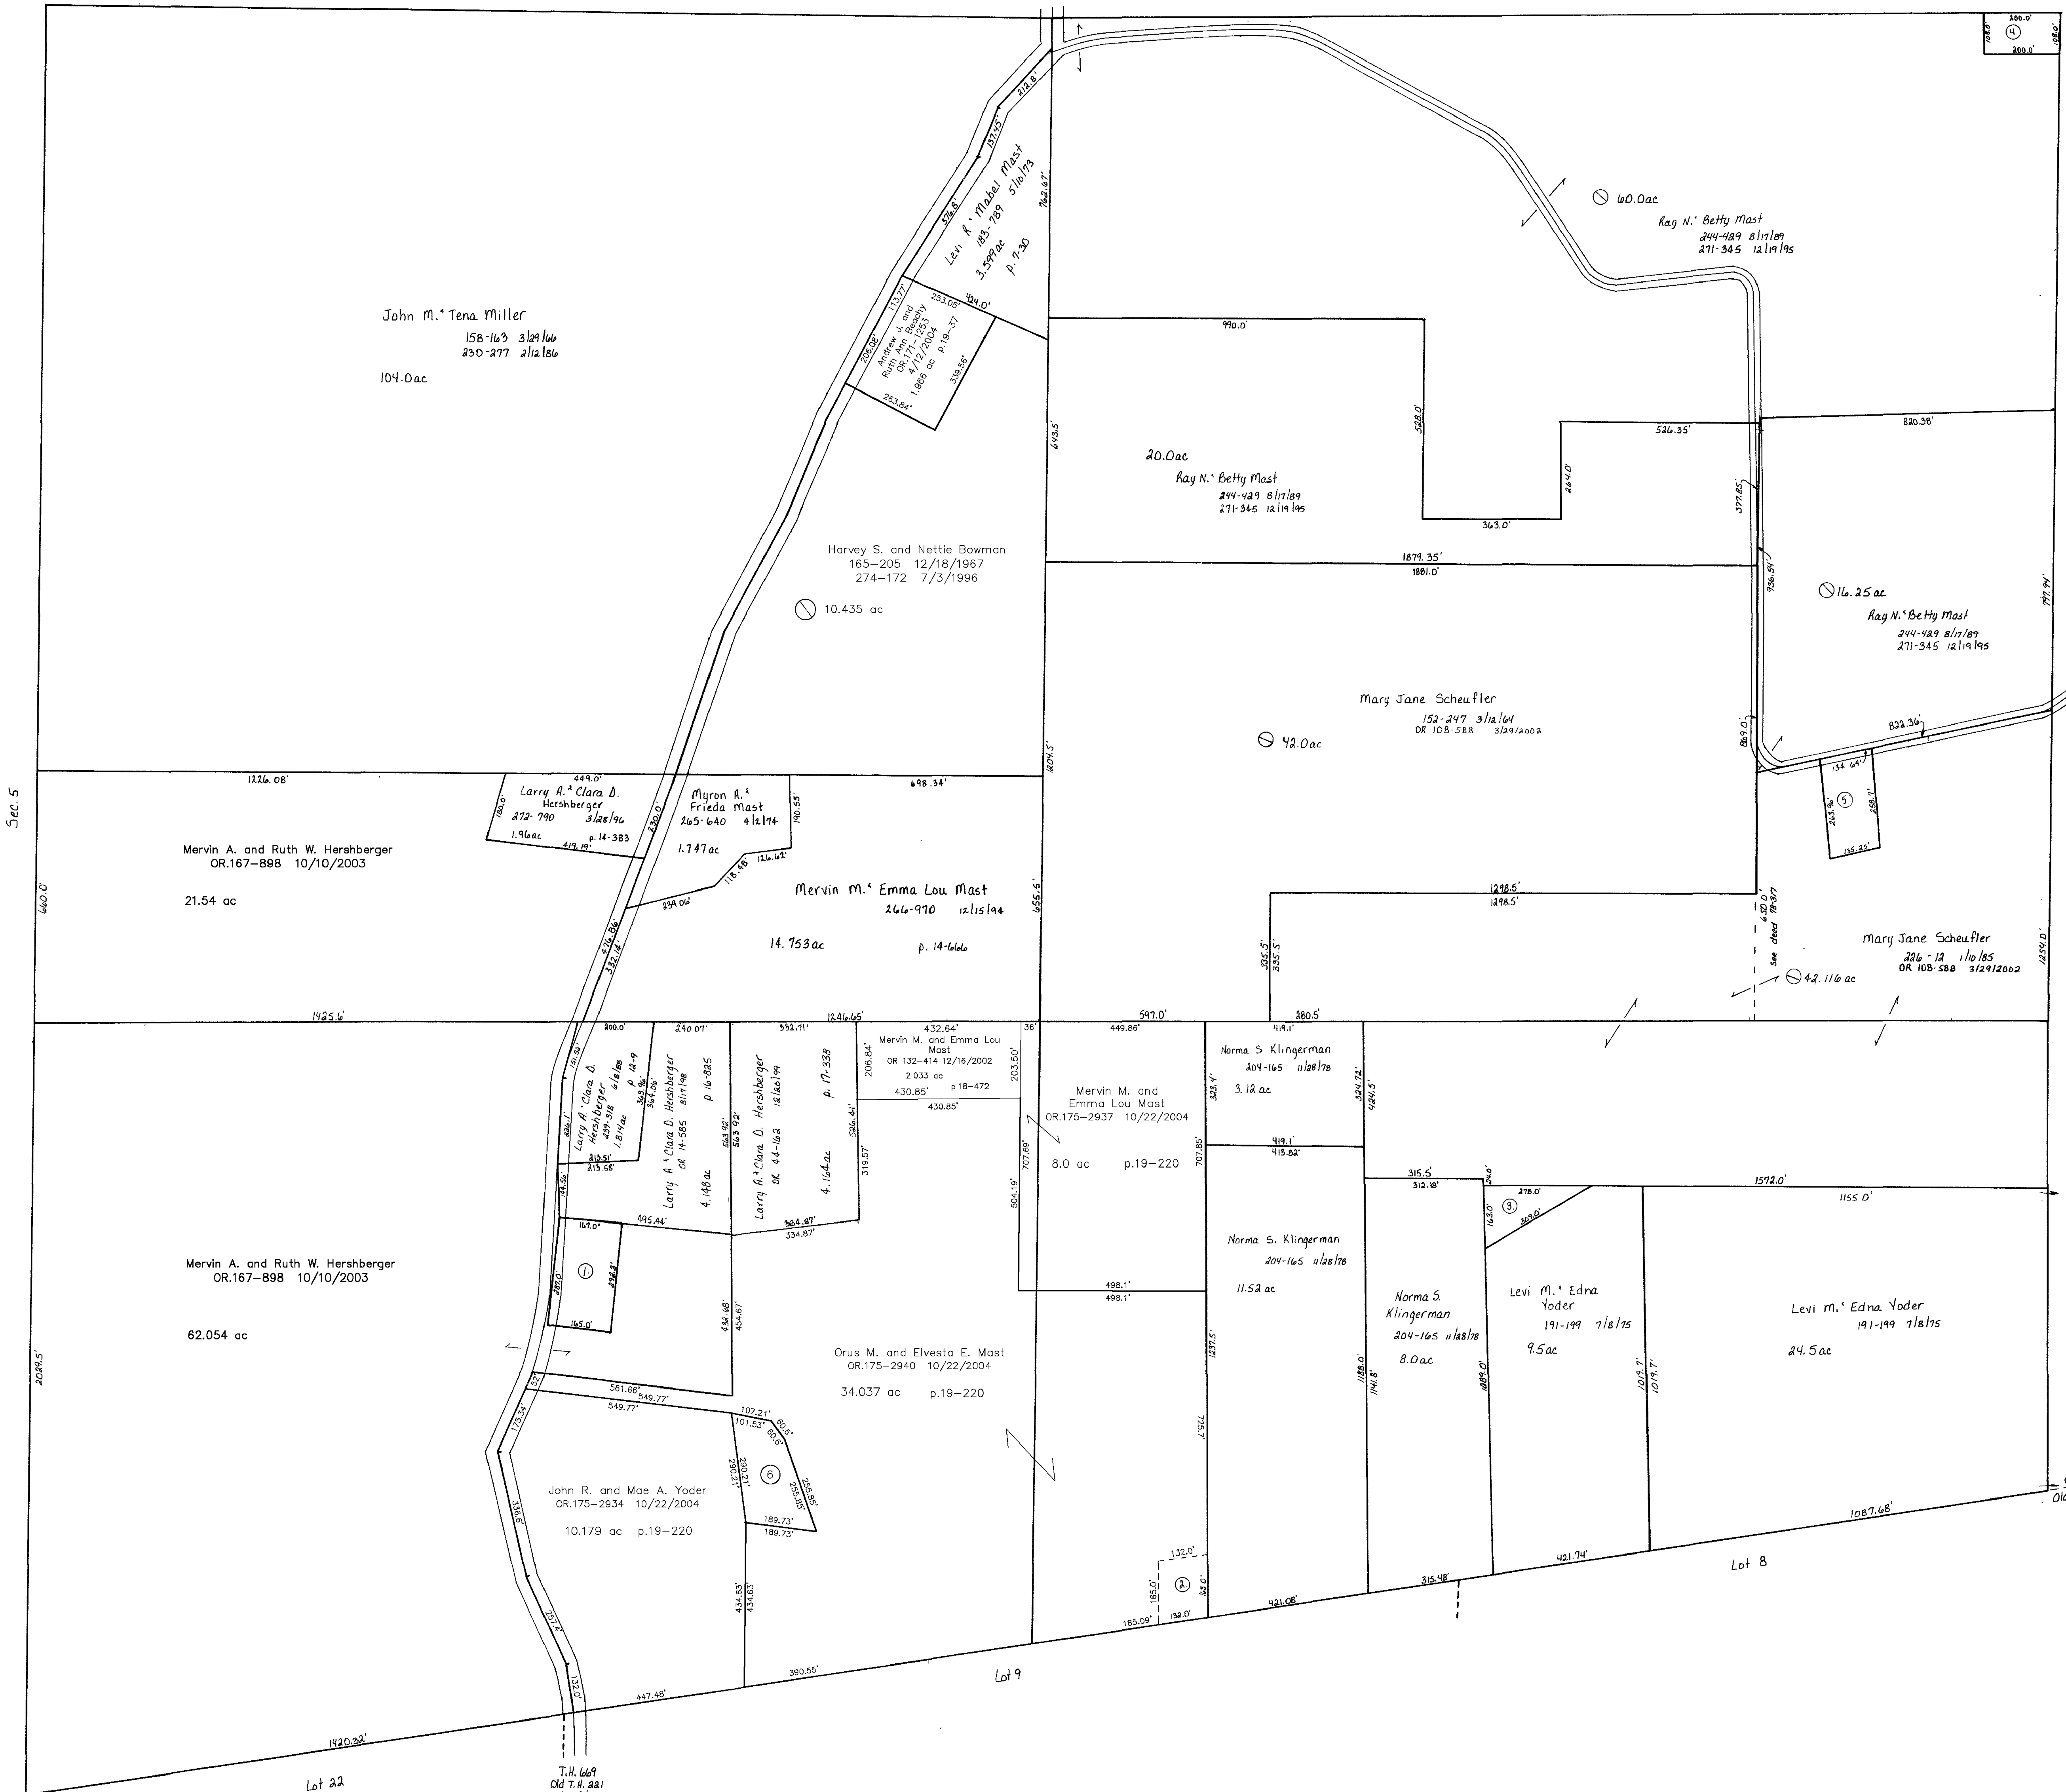

T.H. 669
Old T.H. 221
60' R/L/W

Sec. 33

Greenville Treaty Line
Old Indian Boundary Line

Greenville Treaty Line
Old Indian Boundary Line

T-14, R-11, Sec. 4
PAINT TWP.

SCALE: 1" = 200'

Updated: 10/22/2004

1-22