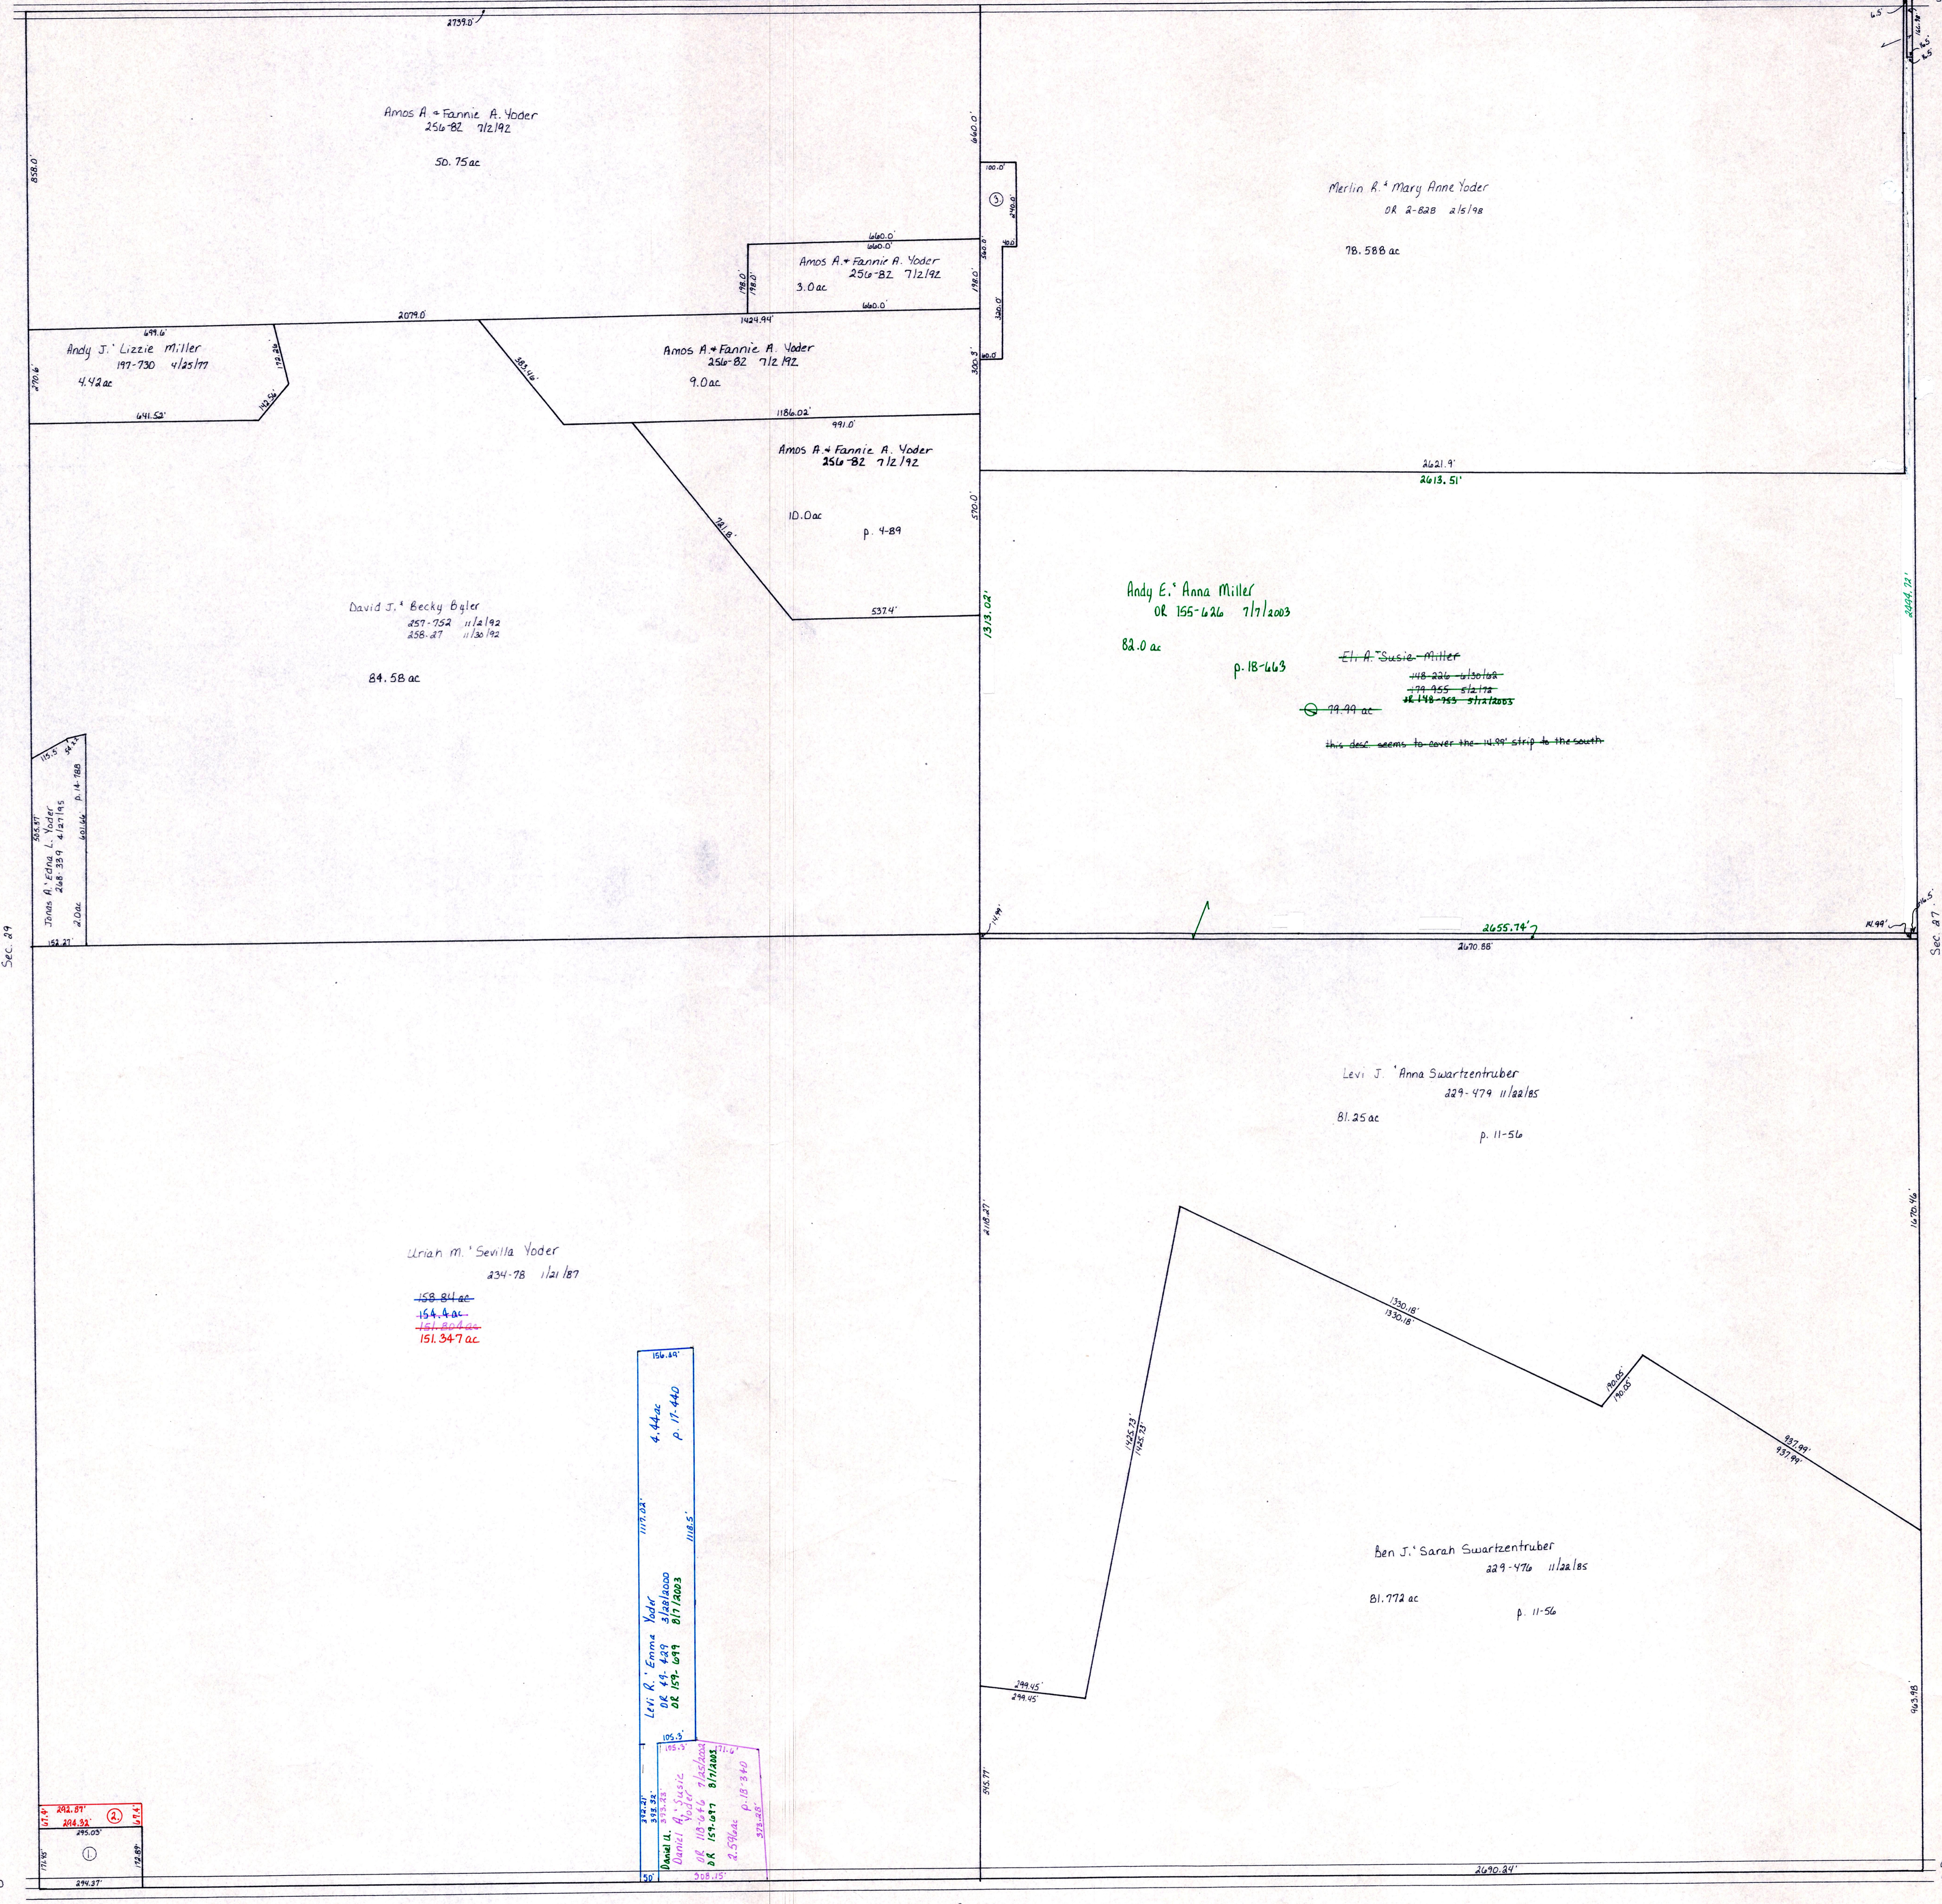

T.H. 357
Old n^o same
40' E.W.

T.H. 357
Old n^o same
40' E.W.

C.H. 200
60' E.W.

C.H. 200
60' E.W.

Sec 33

T-15, R-11, Sec. 28
PAINT TWP.
SCALE: 1" = 200'

10-24