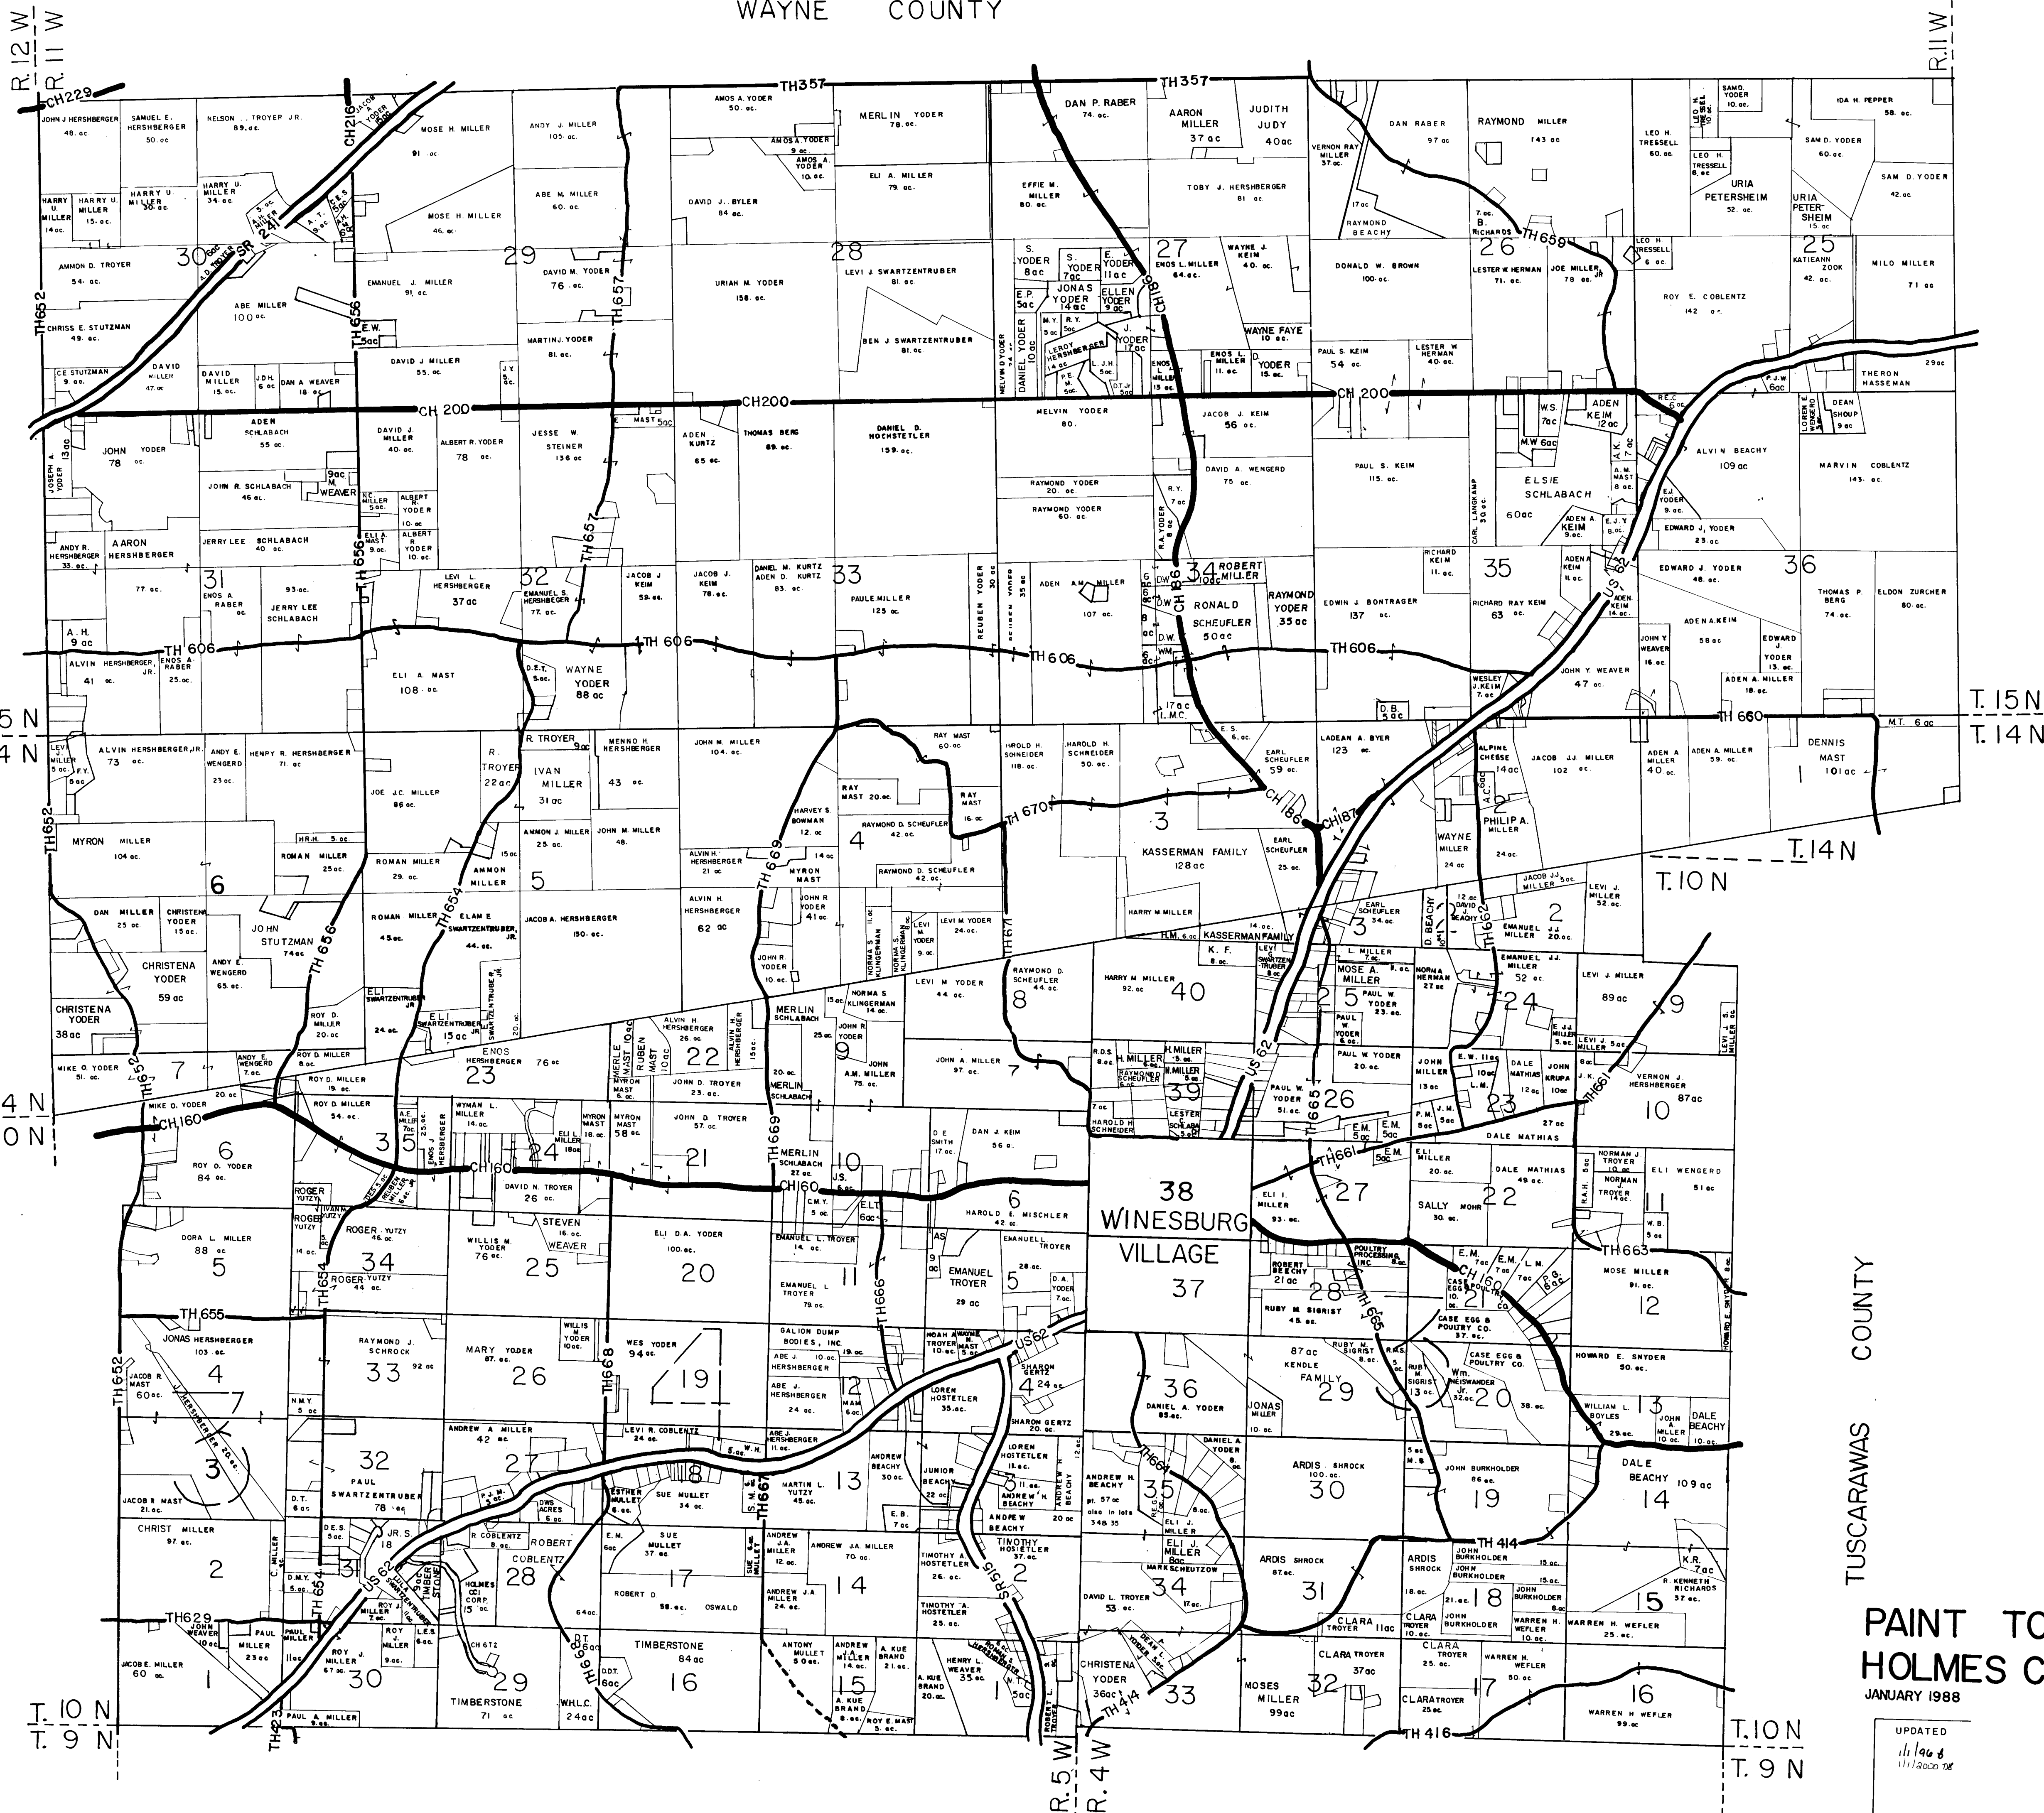

WAYNE COUNTY

SALT CREEK TOWNSHIP

STARK COUNTY

TUSCARAWAS COUNTY

PAINT TOWNSHIP
HOLMES COUNTY, OHIO

UPDATED
11/96 &
11/2000

WAINITCREEK TOWNSHIP