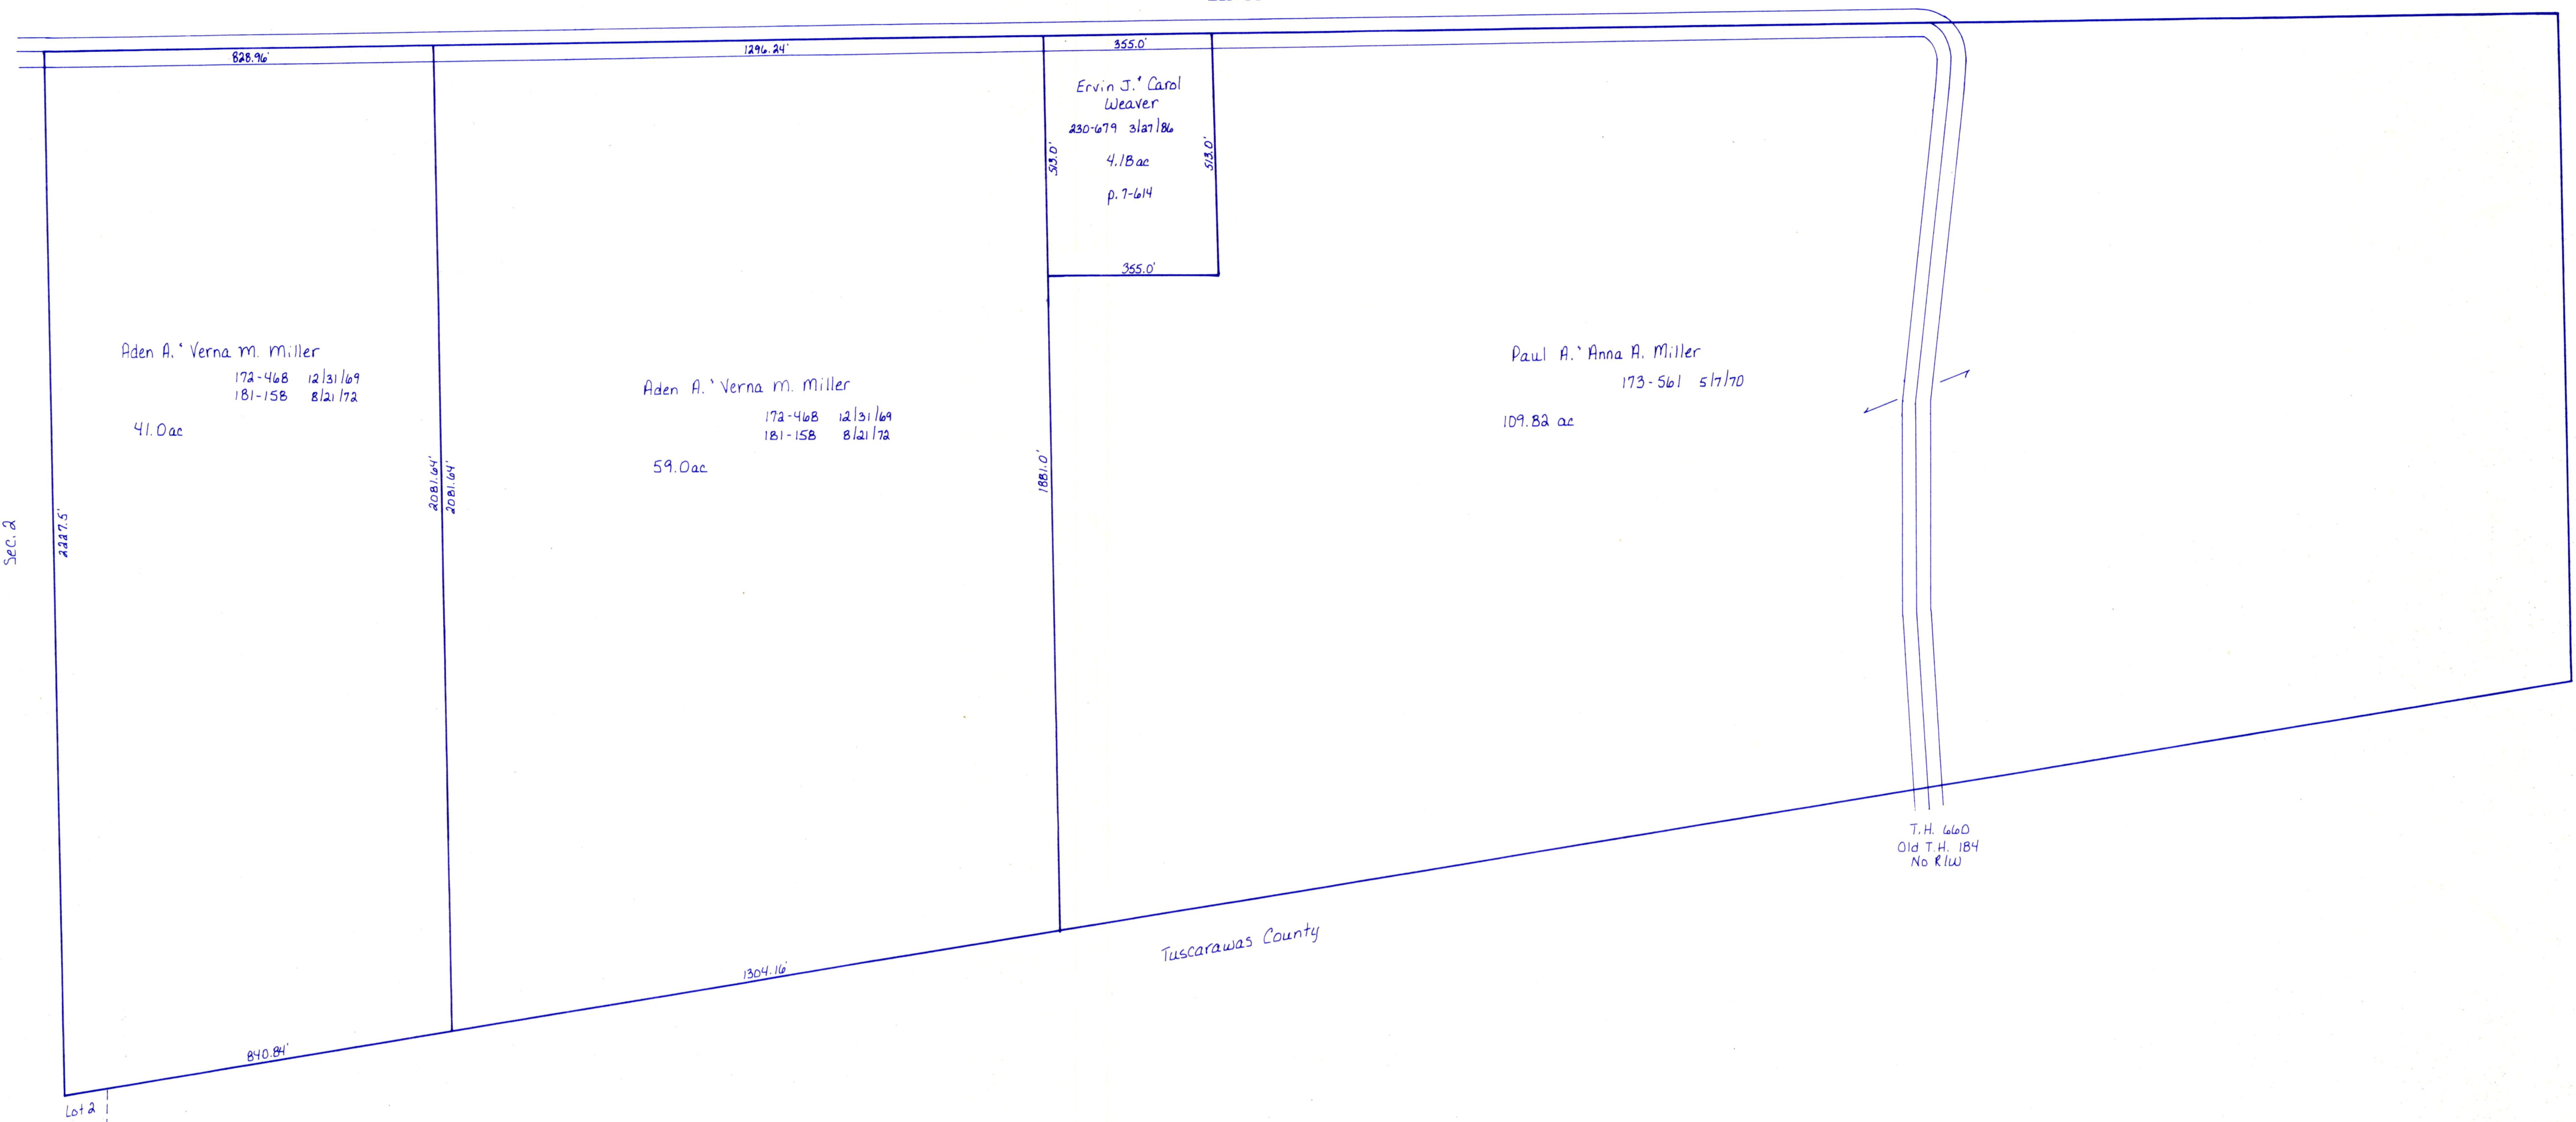

T.H. 660
Old T.H. 184
No R/W

Sec. 36

Sec. 36

Stark County

Tuscarawas County

T.H. 660
Old T.H. 184
No R/W

T-14, R-11, Sec. 1
PAINT TWP.
SCALE: 1"=200'

D-31