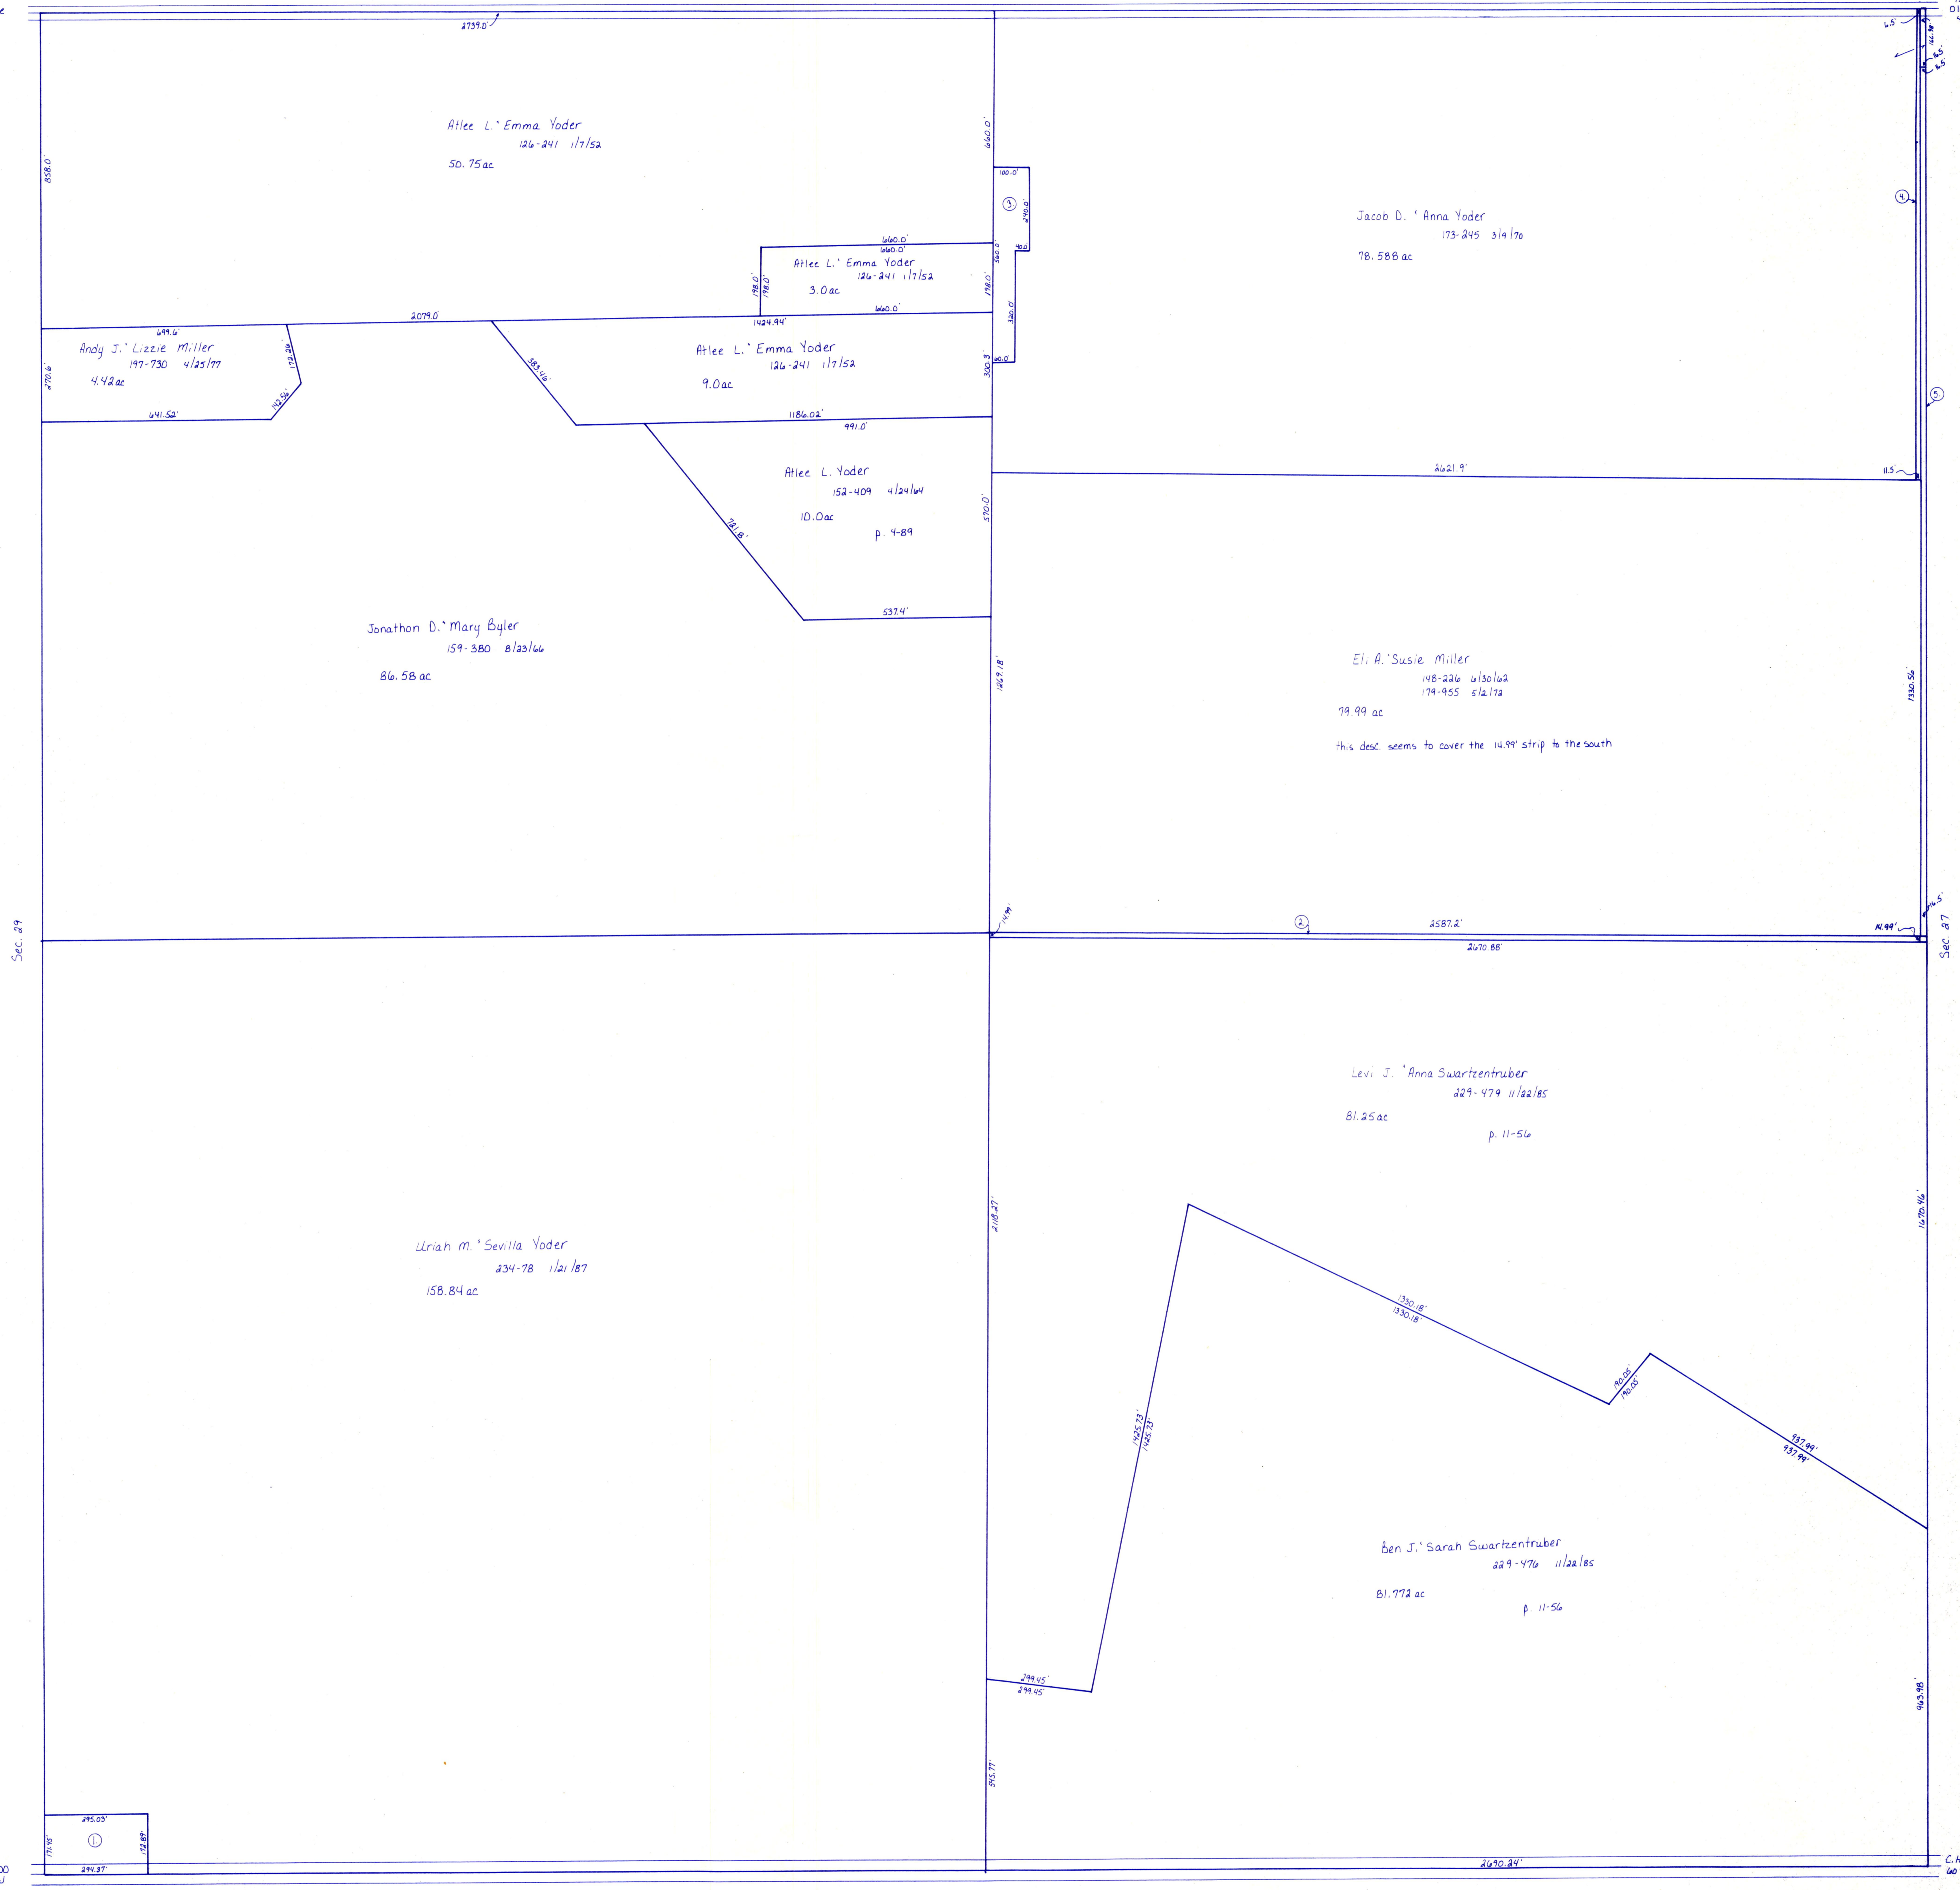

T.H. 357
Old pt Same
40' E/W

T.H. 357
Old pt Same
40' E/W

- ① Abe M. Susan Yoder 186-335 2/1/74 1.16 ac p. 7-798
- ② Eli A. Susie Miller 148-226 6/30/62, 179-955 5/2/72 .94 ac
- ③ Alvin D. Laura Weaver 208-292 12/17/79 .992 ac p. 8-545
- ④ Eli A. Susie Miller 127-101 8/5/52 .35 ac
- ⑤ Eli A. Susie Miller 127-99 8/5/52 .94 ac

T-15, R-11, Sec. 28
PAINT-TWP.
SCALE: 1" = 200'

D-24