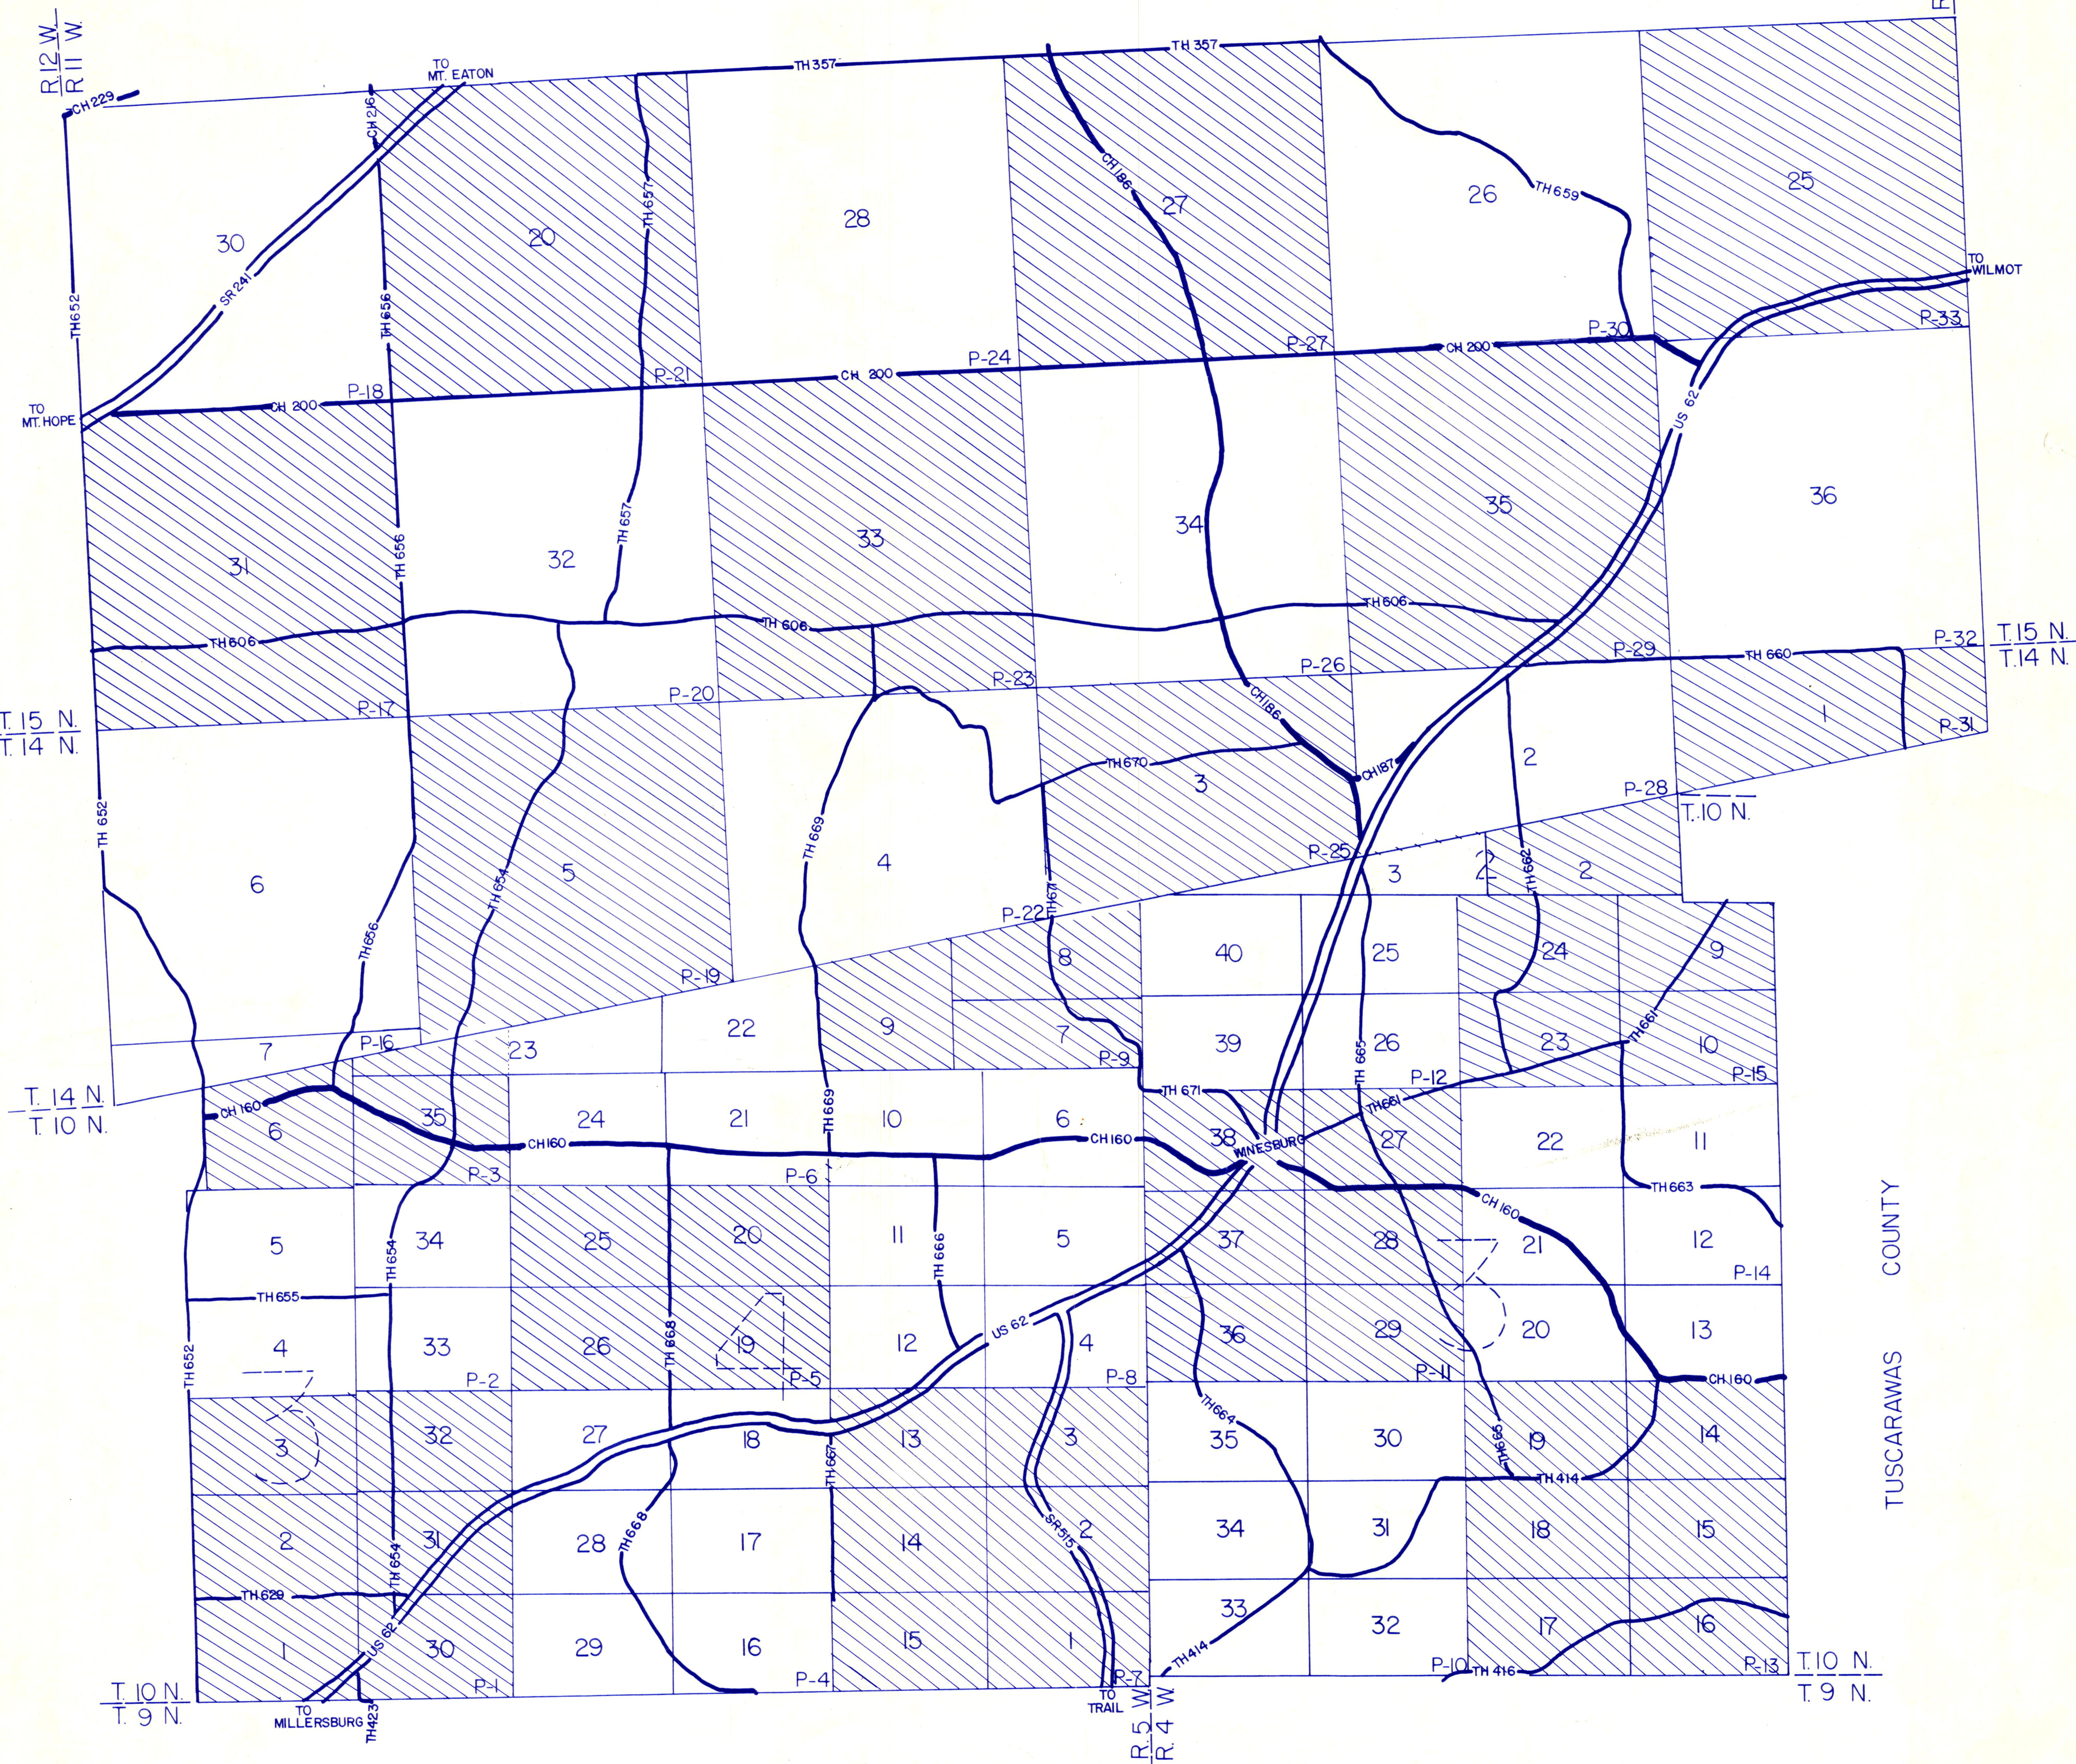

WAYNE COUNTY

R. 12 W.
R. 11 W.

STARK COUNTY

TUSCARAWAS COUNTY

SALT CREEK TOWNSHIP

WALNUTCREEK TOWNSHIP

PAINT TOWNSHIP