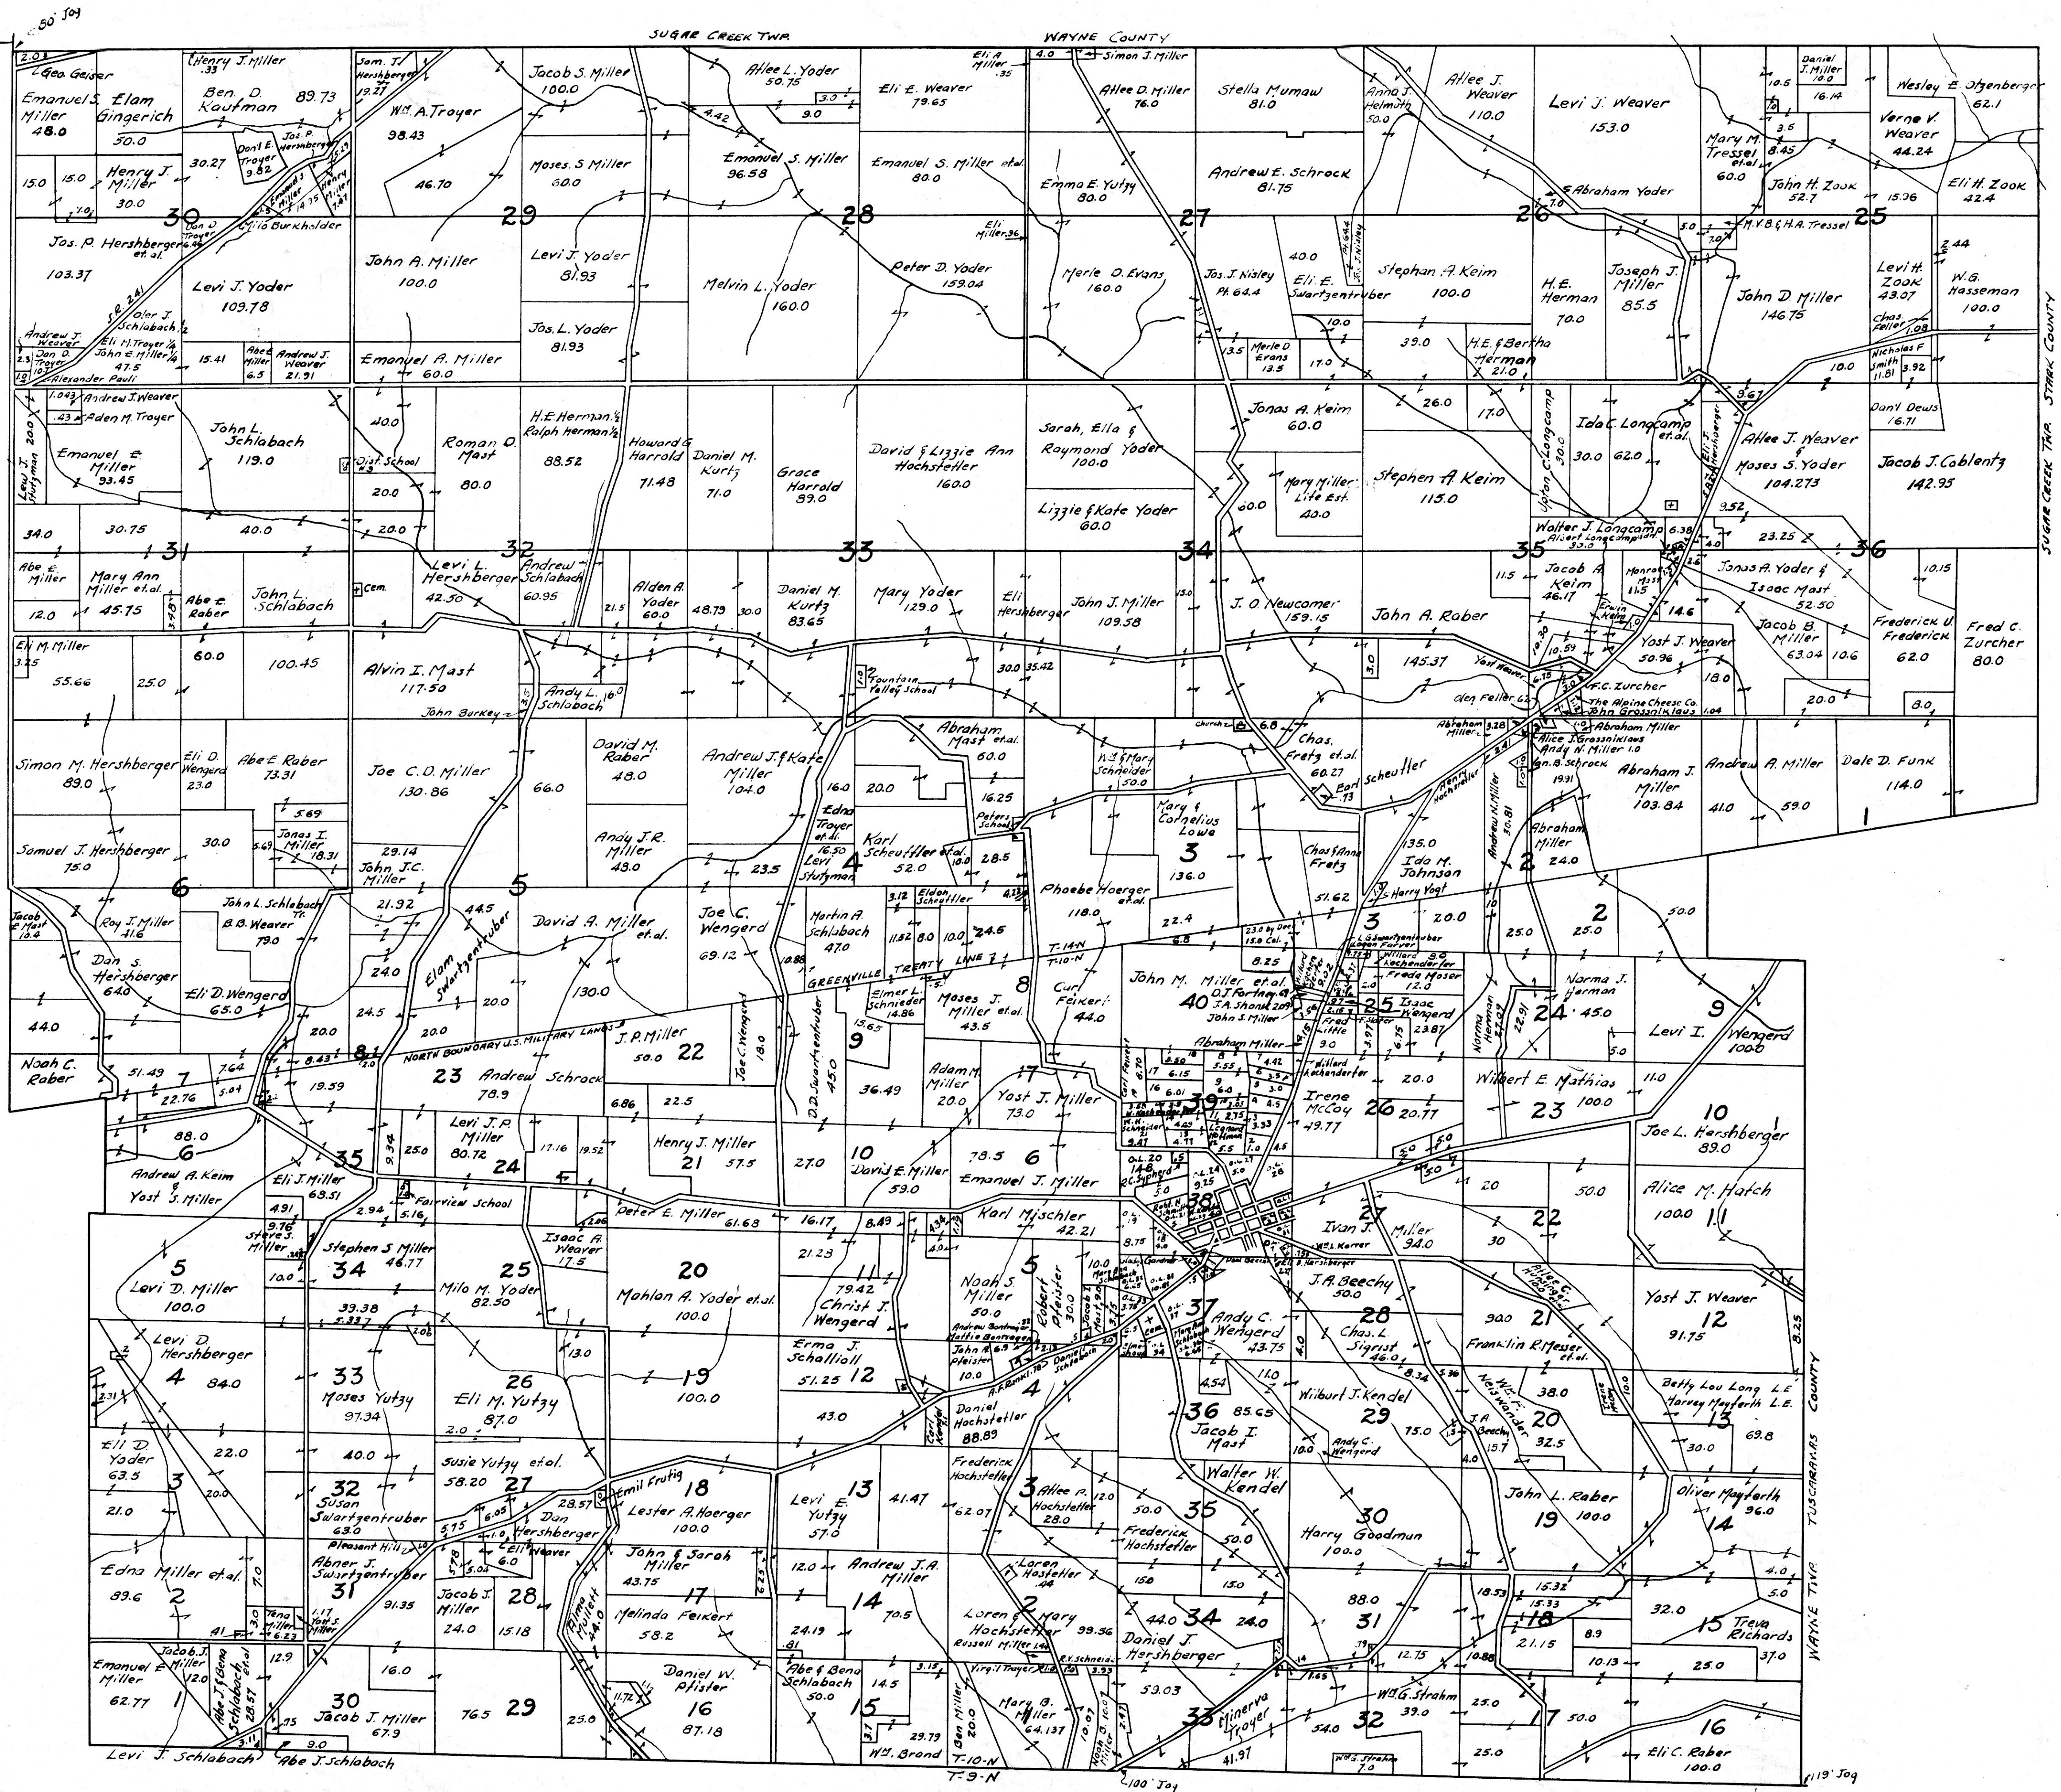

P.A.I.N.T.

Scale 1" = 1320 Ft.

SUGAR CREEK TWP. WAYNE COUNTY

WAYNE COUNTY TUSCARORAS COUNTY

19' 30"