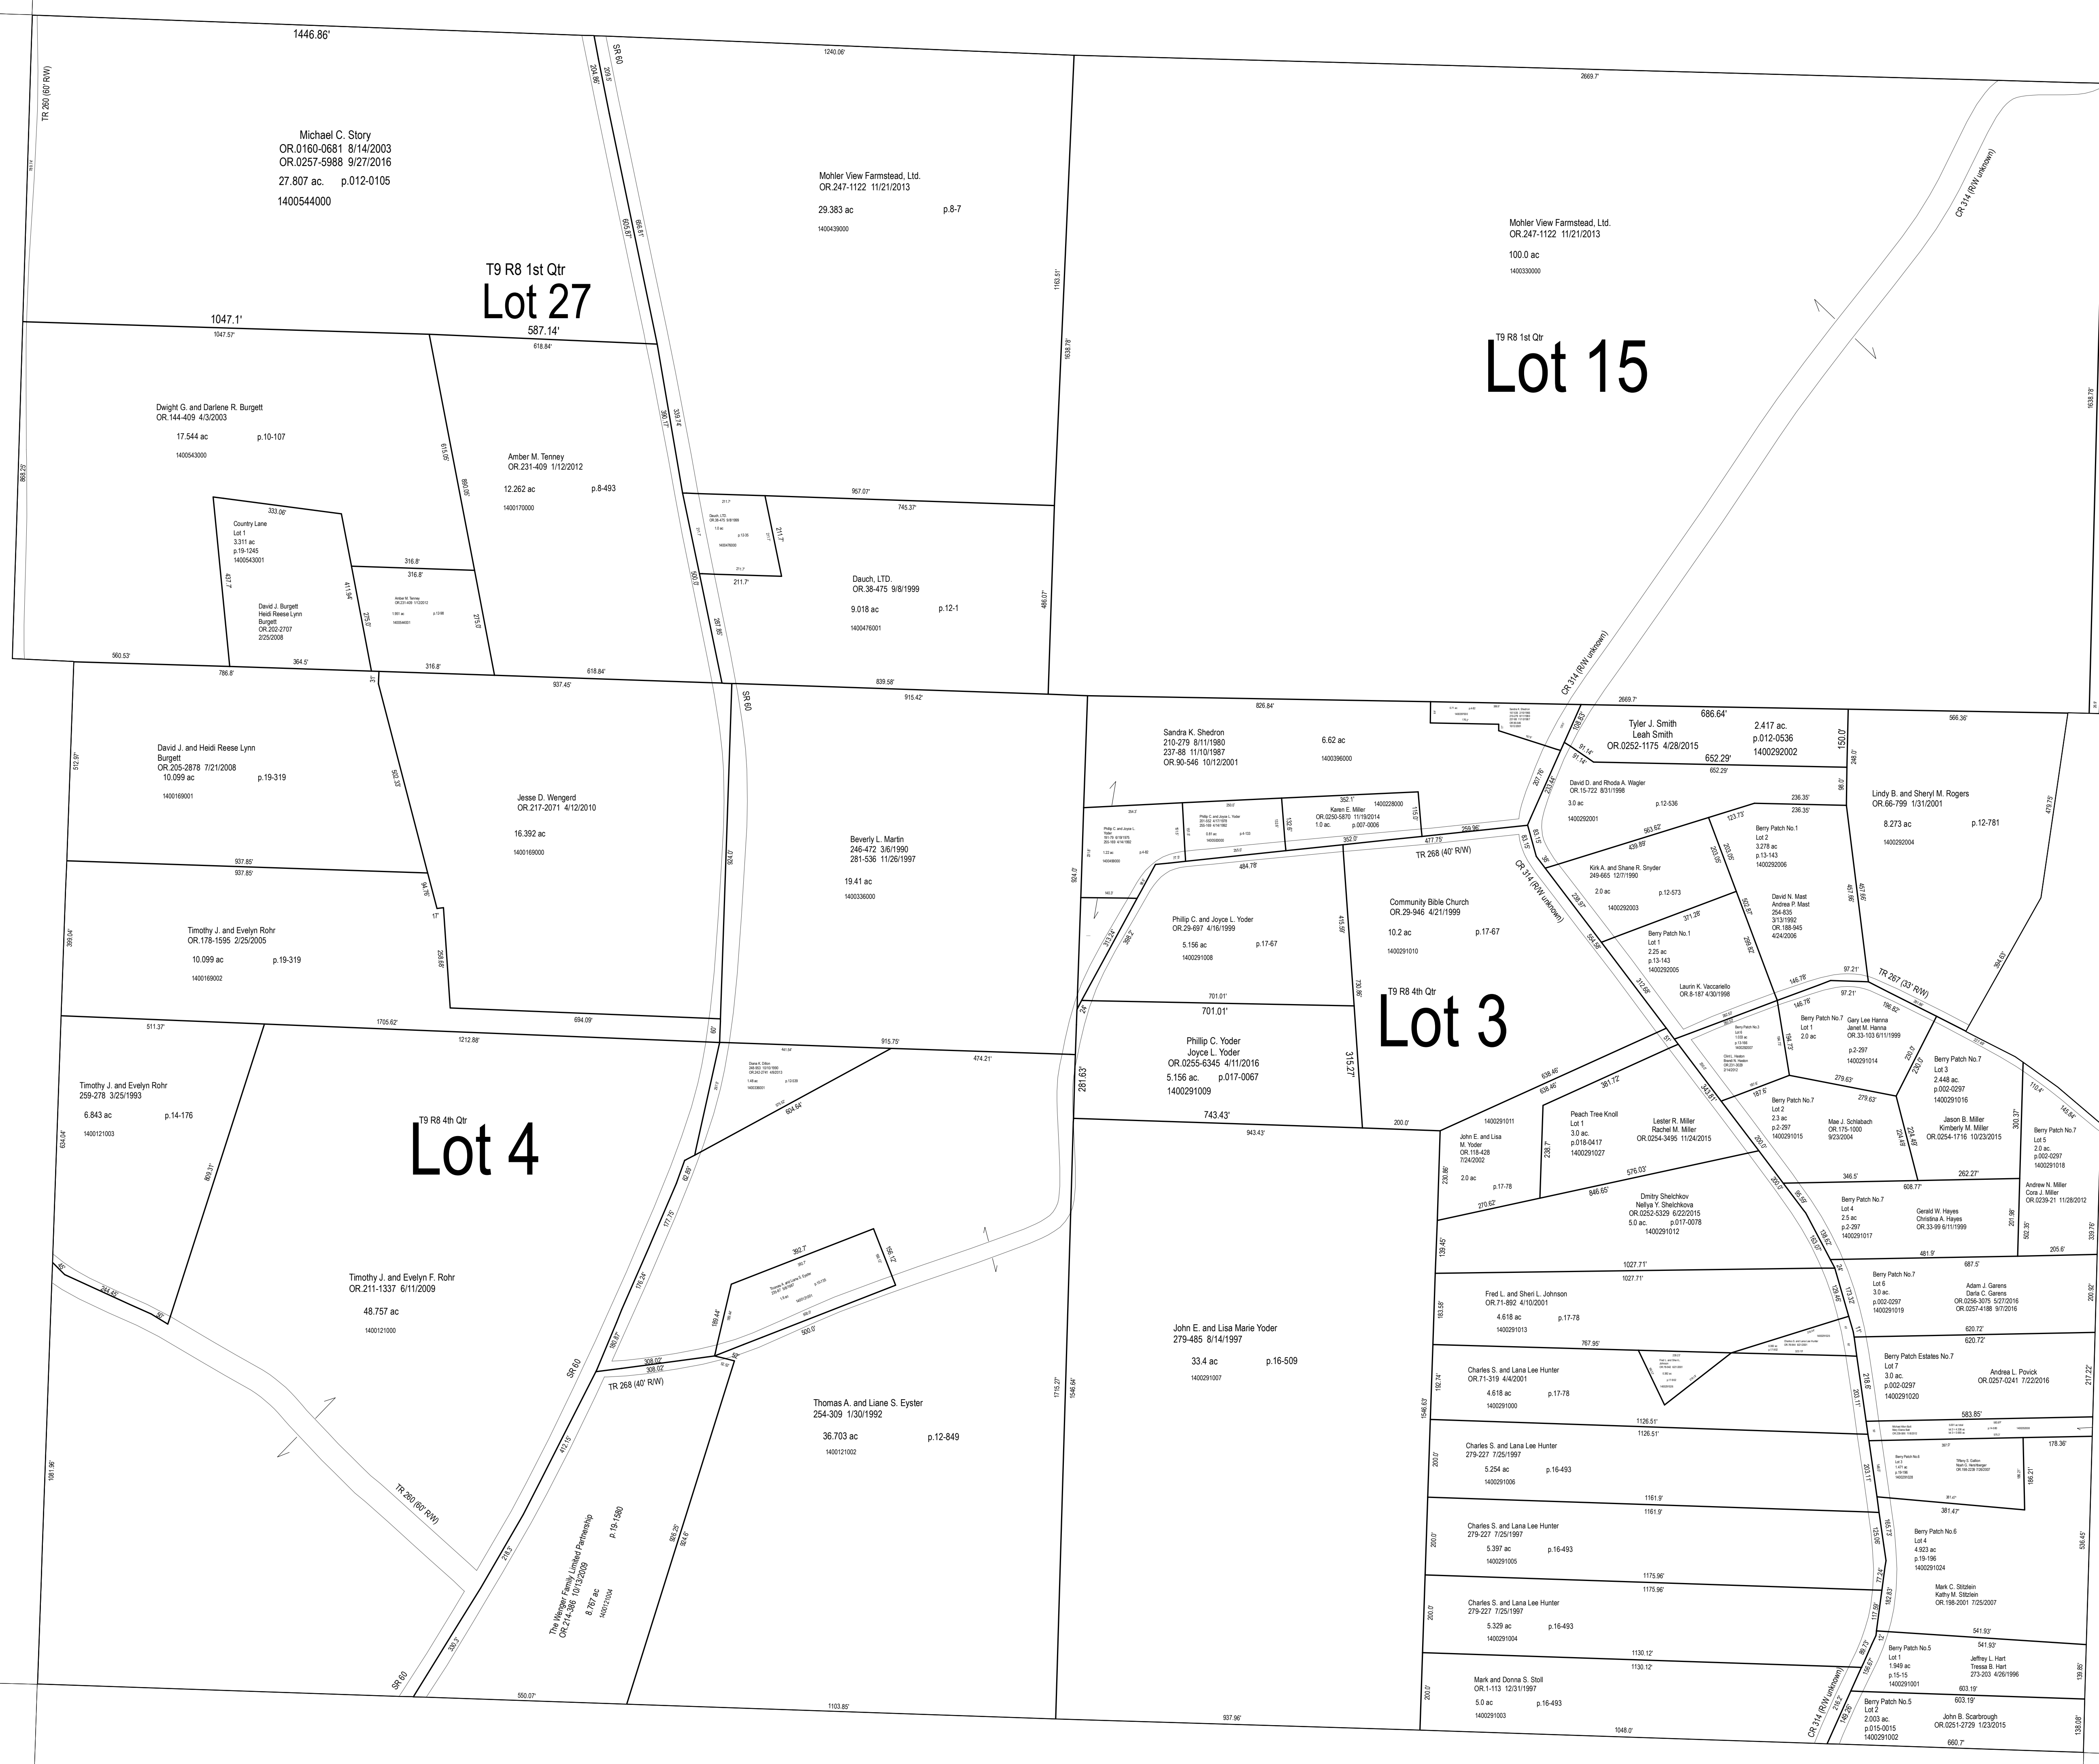

M-12

M-17

M-22

M-11

M-21

M-10

M-15

M-20

S.F.T.
new survey required for next transfer

Last Revision: 12/30/2016

**Lots 15 & 27, 1st Qtr.
Lots 3 & 4, 4th Qtr.
T-9, R-8
Monroe Twp.
Holmes County, Ohio**

M-16