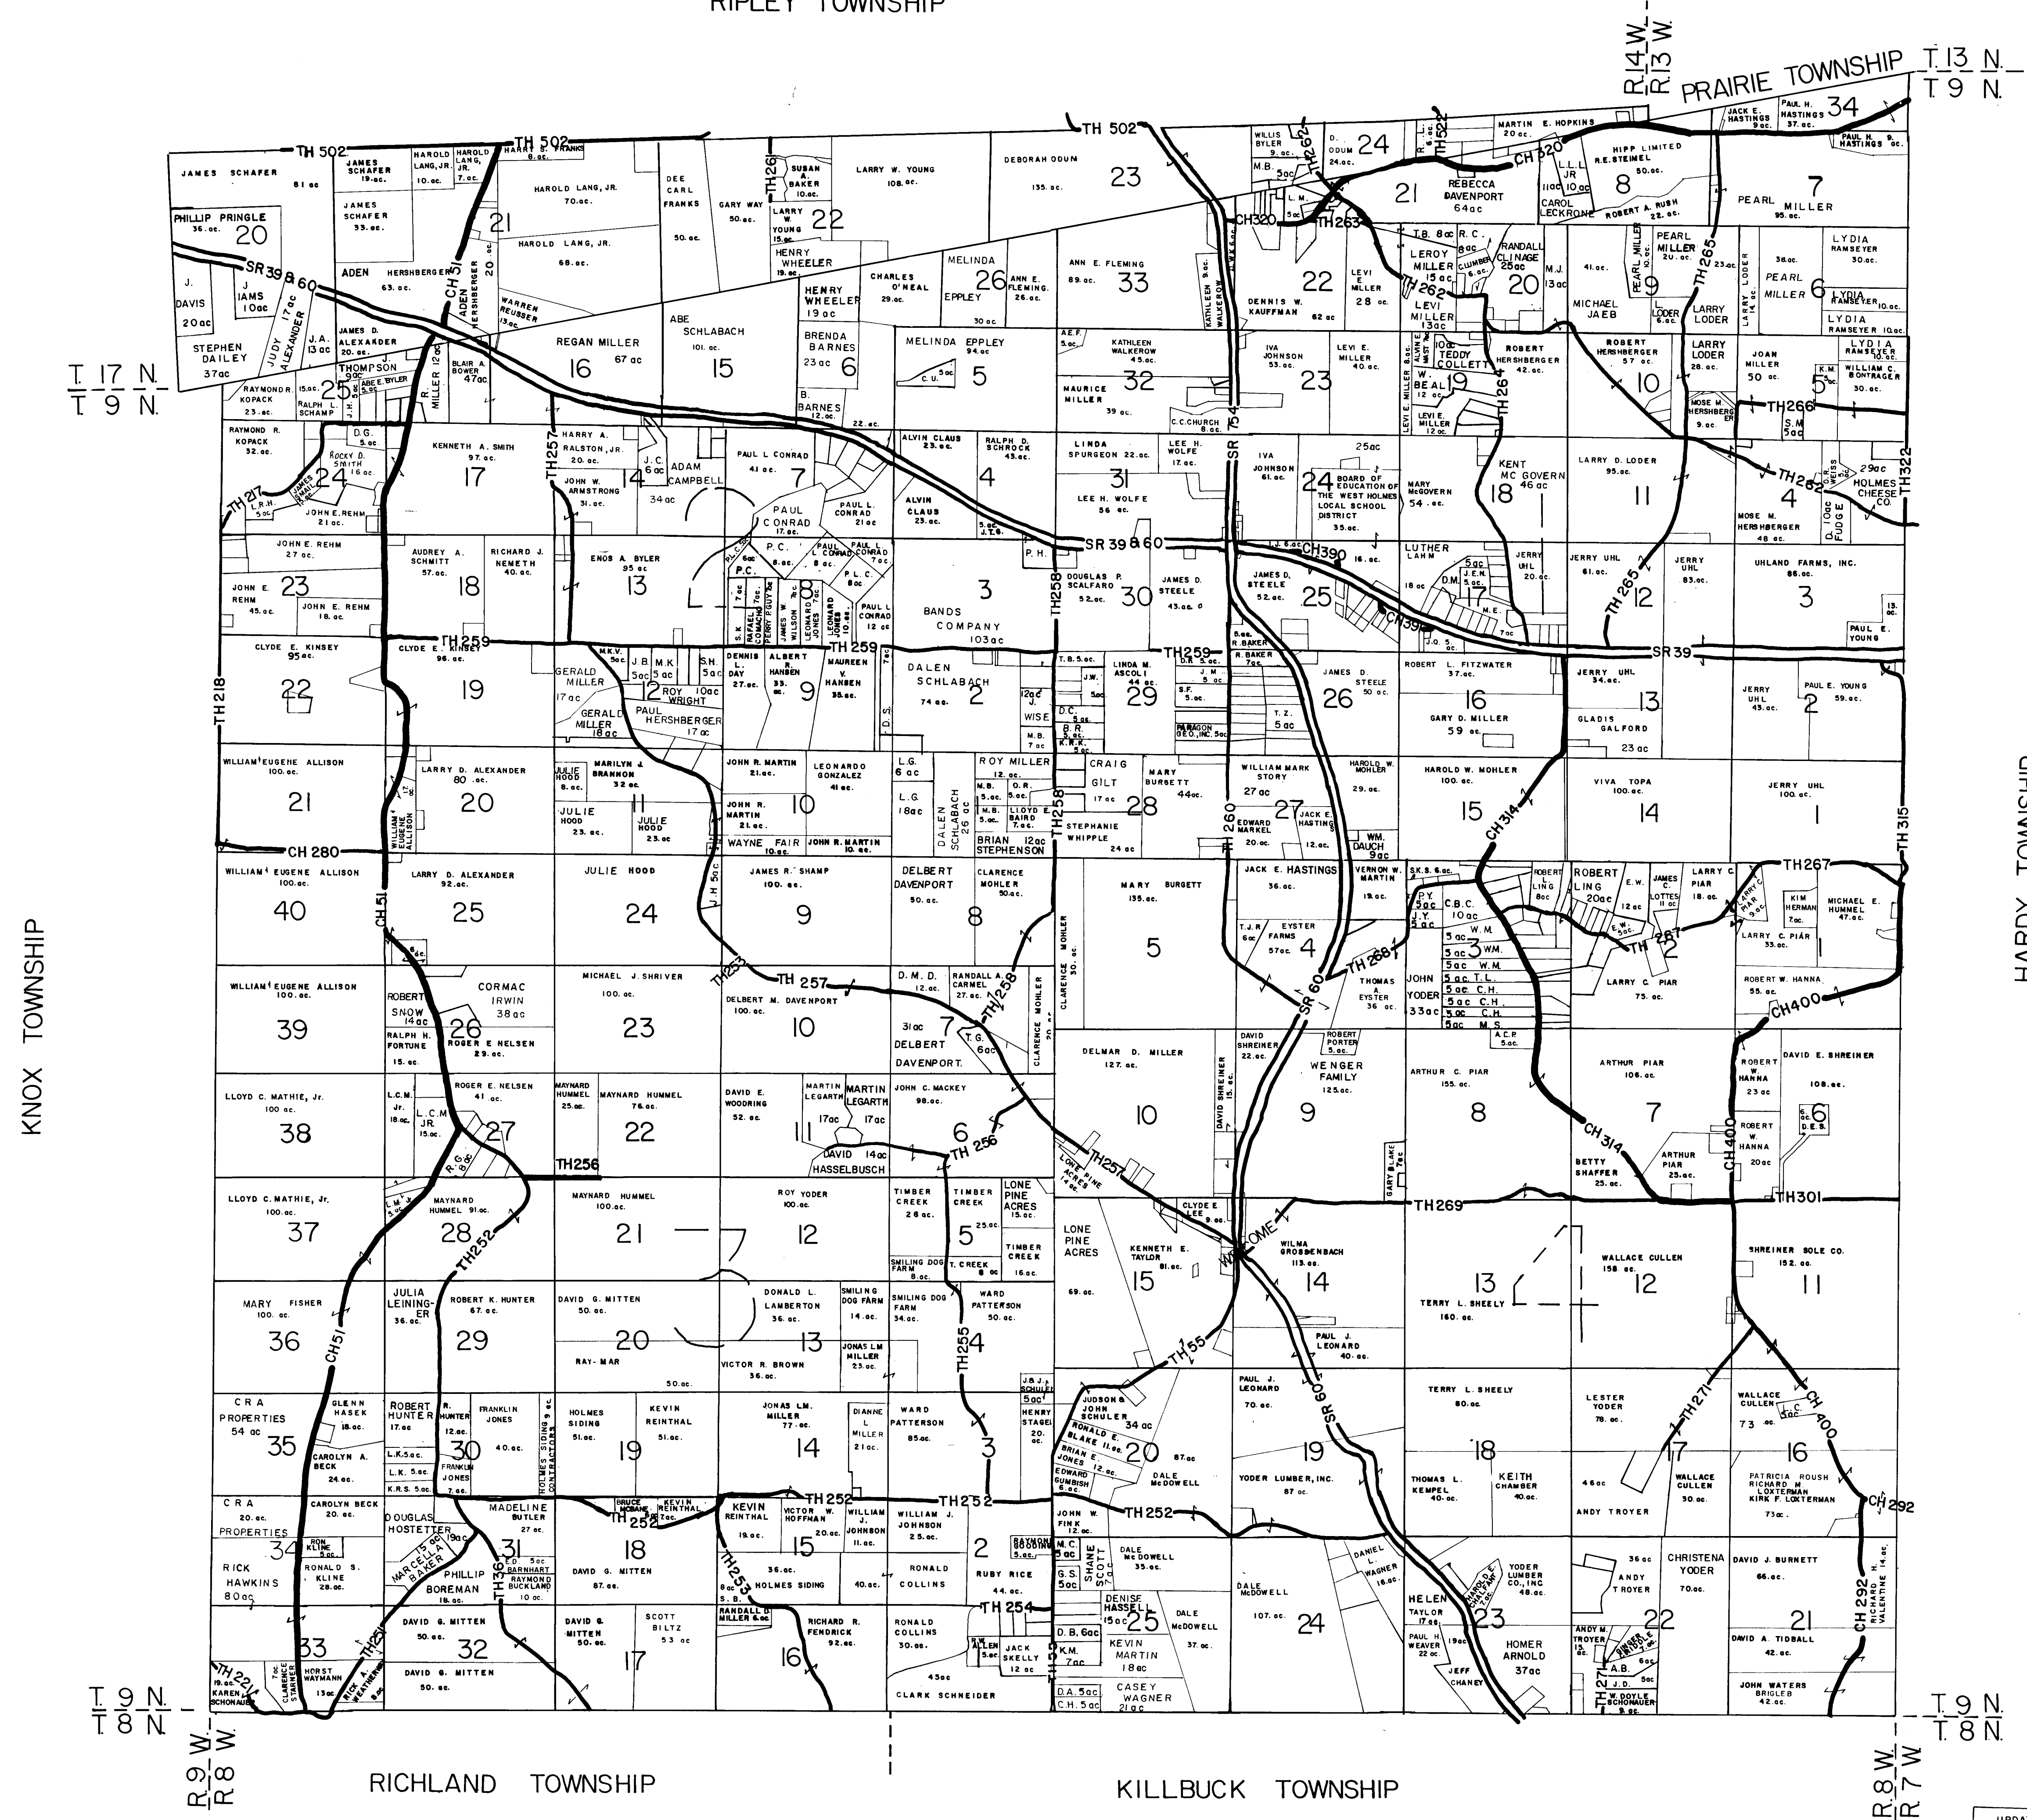

RIPLEY TOWNSHIP

HARDY TOWNSHIP

KNOX TOWNSHIP

MONROE TOWNSHIP
HOLMES COUNTY, OHIO
MARCH 1988

UPDATED
1/1/96 B
1/1/2000 DD

LET IT BE KNOWN, THIS MAP HAS BEEN PREPARED AS A REFERENCE GUIDE TO PROPERTY OWNERSHIP. WE BELIEVE THIS INFORMATION TO BE CORRECT AND CURRENT, HOWEVER, IT IS NOT INTENDED FOR ANY LEGAL USE, WHETHER IT BE IN SALES, TRANSFERS, TRADES, LEASES OF ANY TYPE, ETC., AND DO NOT ACCEPT RESPONSIBILITY FOR ERRORS