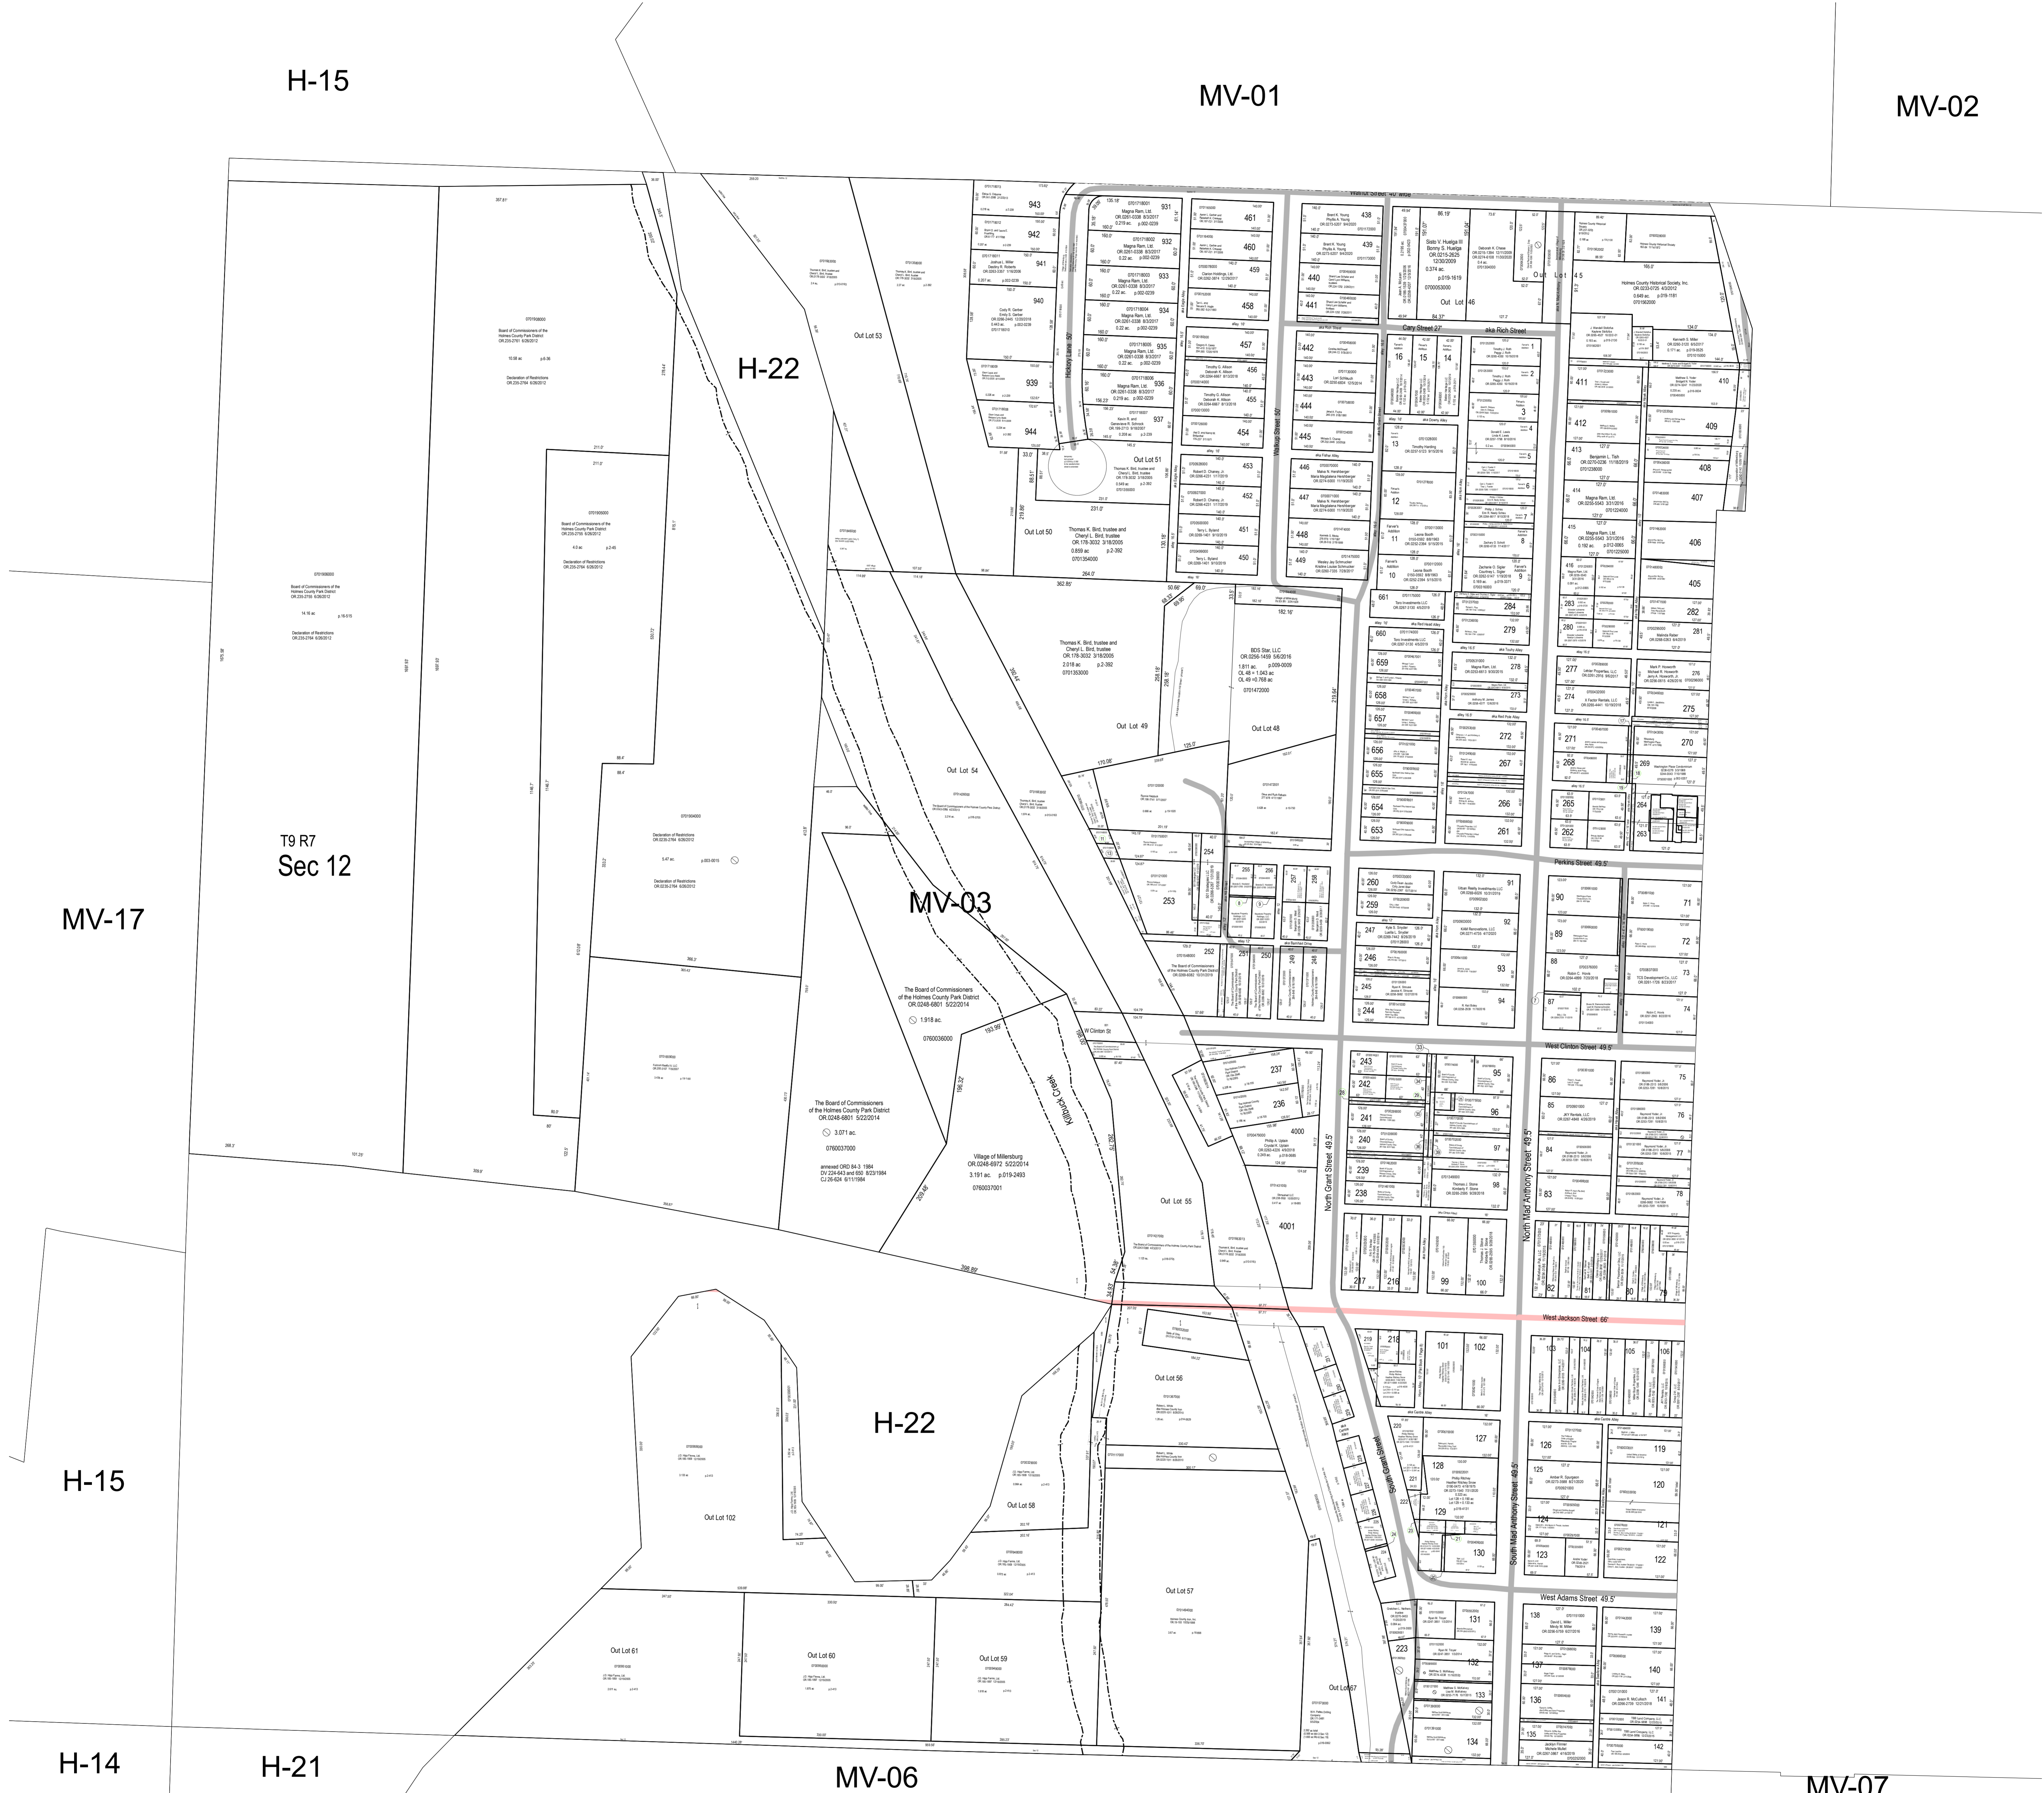

H-15

MV-01

MV-02

T9 R7
Sec 12

MV-17

MV-03

H-15

H-22

H-14

H-21

MV-06

MV-07

S.F.T.
new survey required
for next transfer

Last Revision: 1/4/2021

**Village of Millersburg
Sec 12, T-9, R-7
Hardy Twp.
Holmes County, Ohio**

MV-03