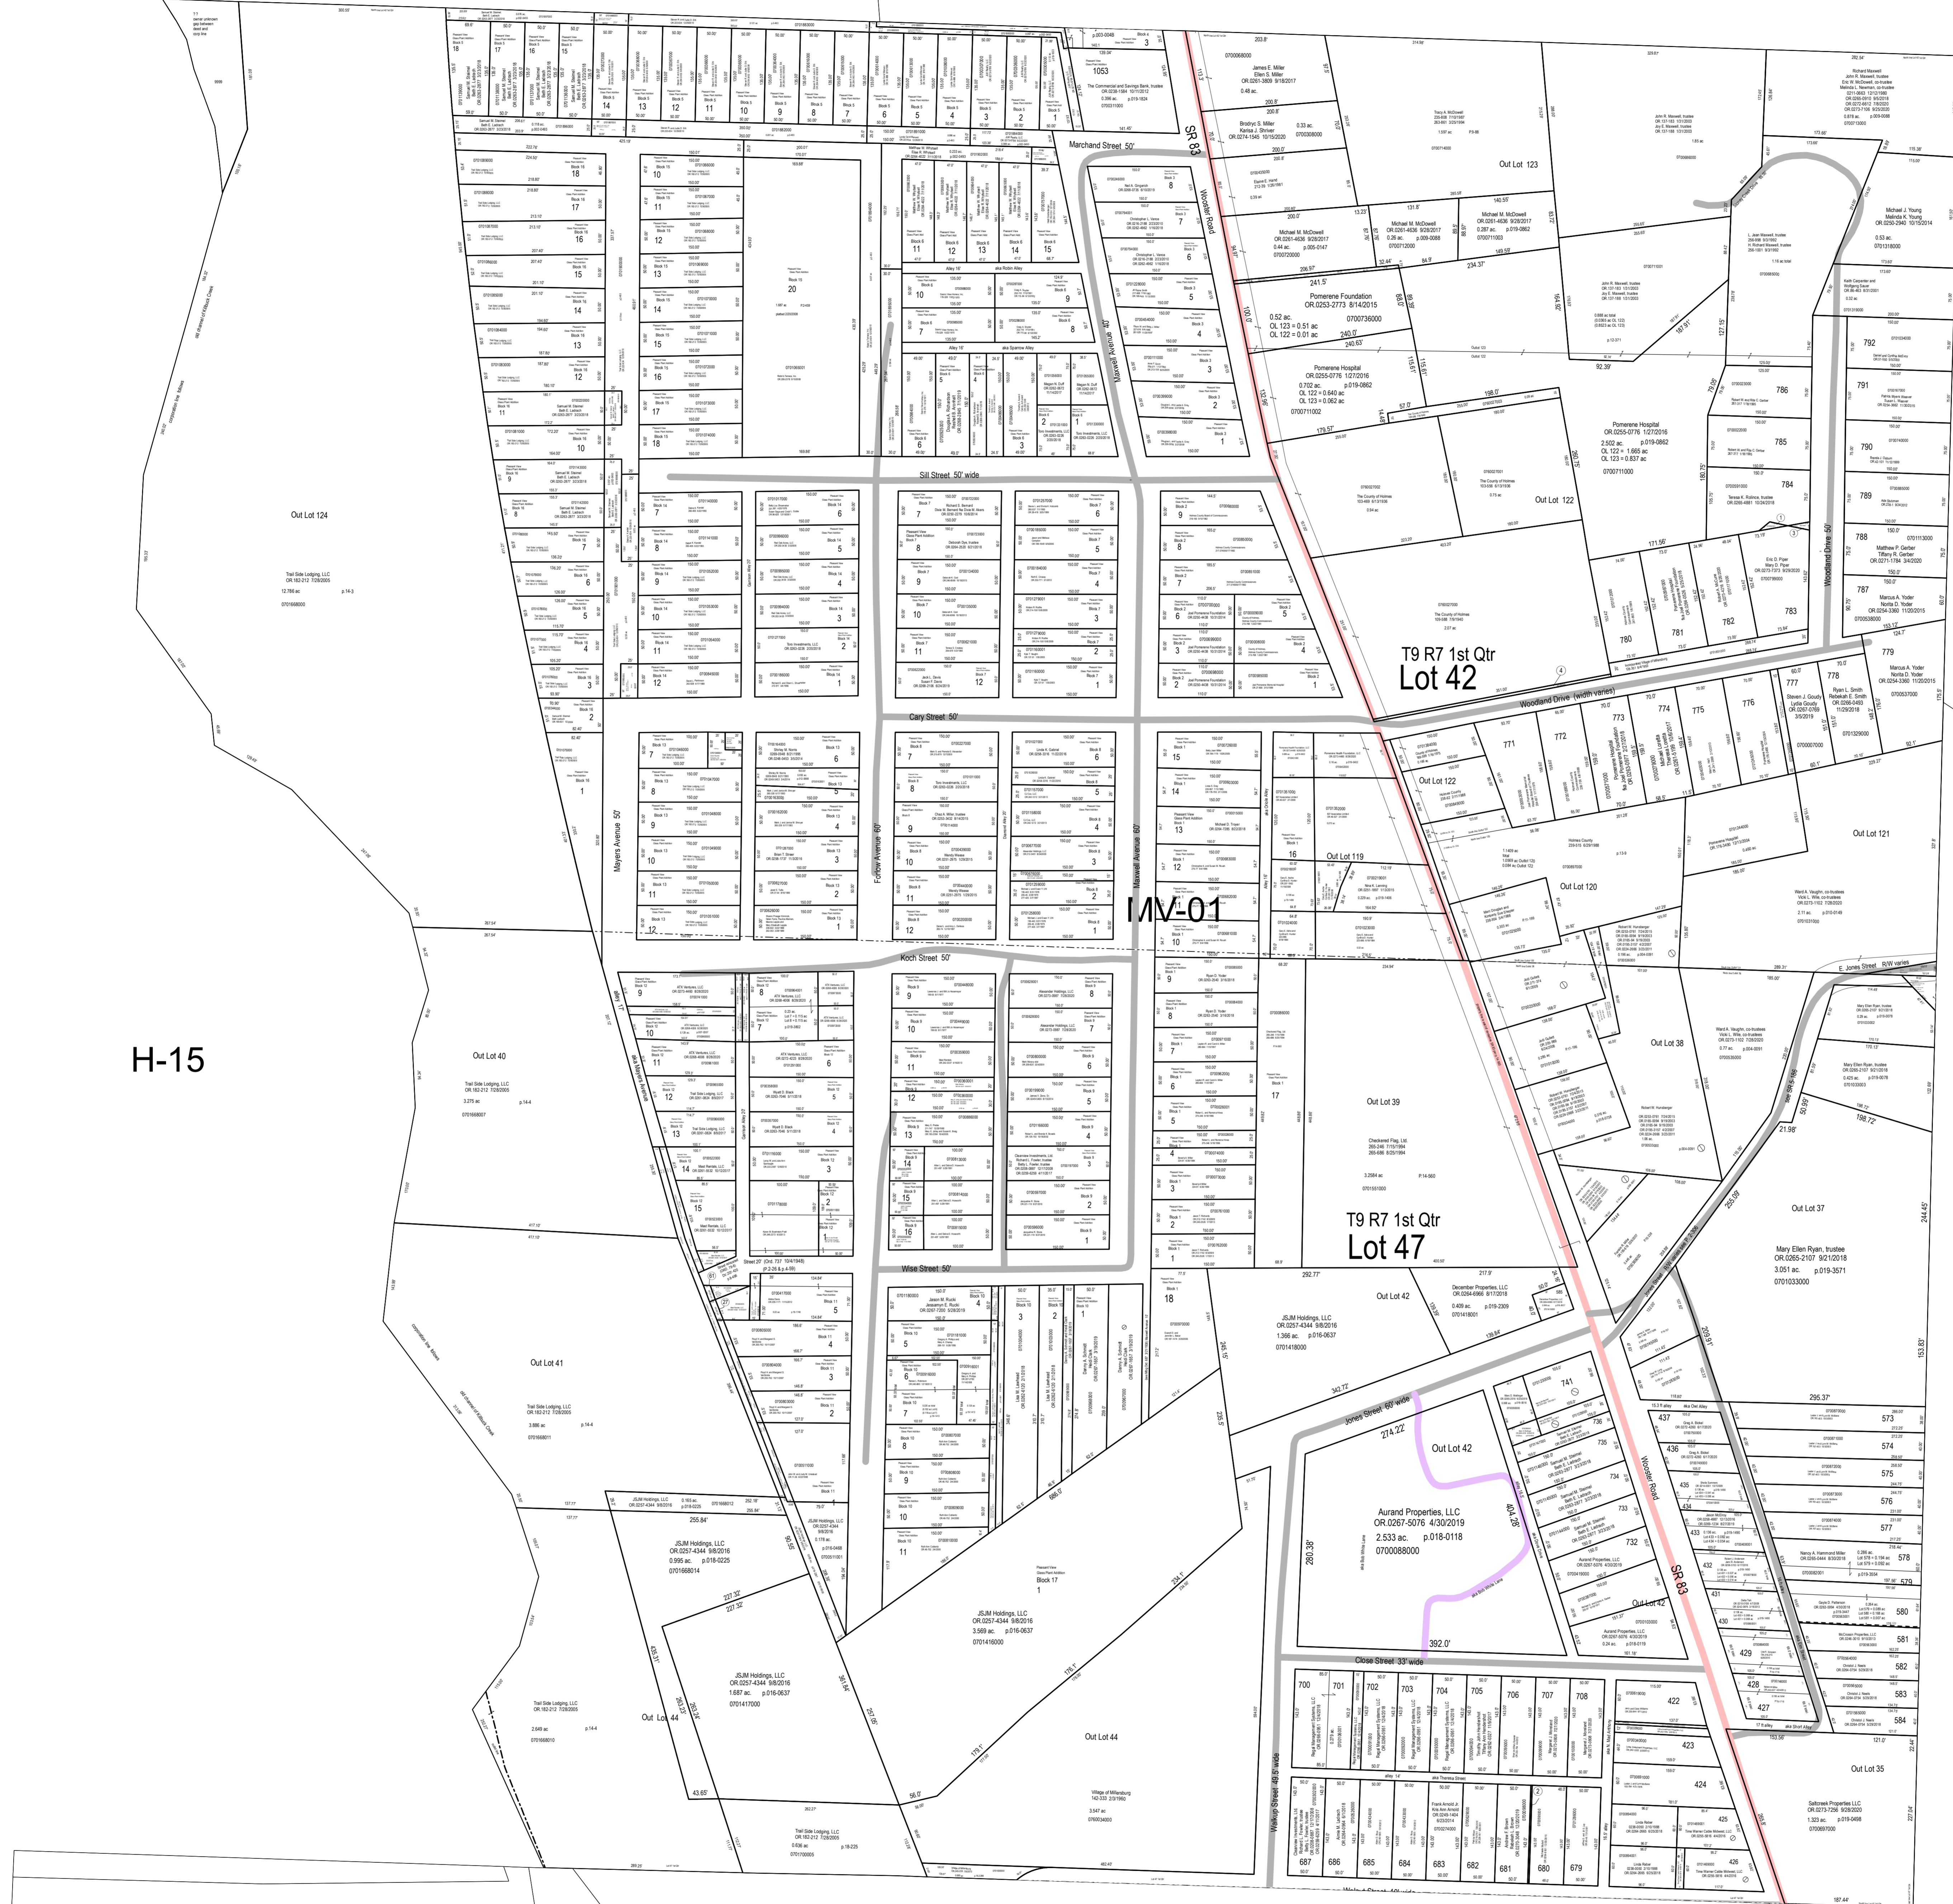

H-16

H-23

MV-12

MV-15

H-22

H-15

MV-02

MV-03

MV-03

S.F.T.
new survey required for next transfer

Last Revision: 1/4/2021

Village of Millersburg
Lots 42 & 47
1st Qtr., T-9, R-7
Hardy Twp.
Holmes County, Ohio

MV-01