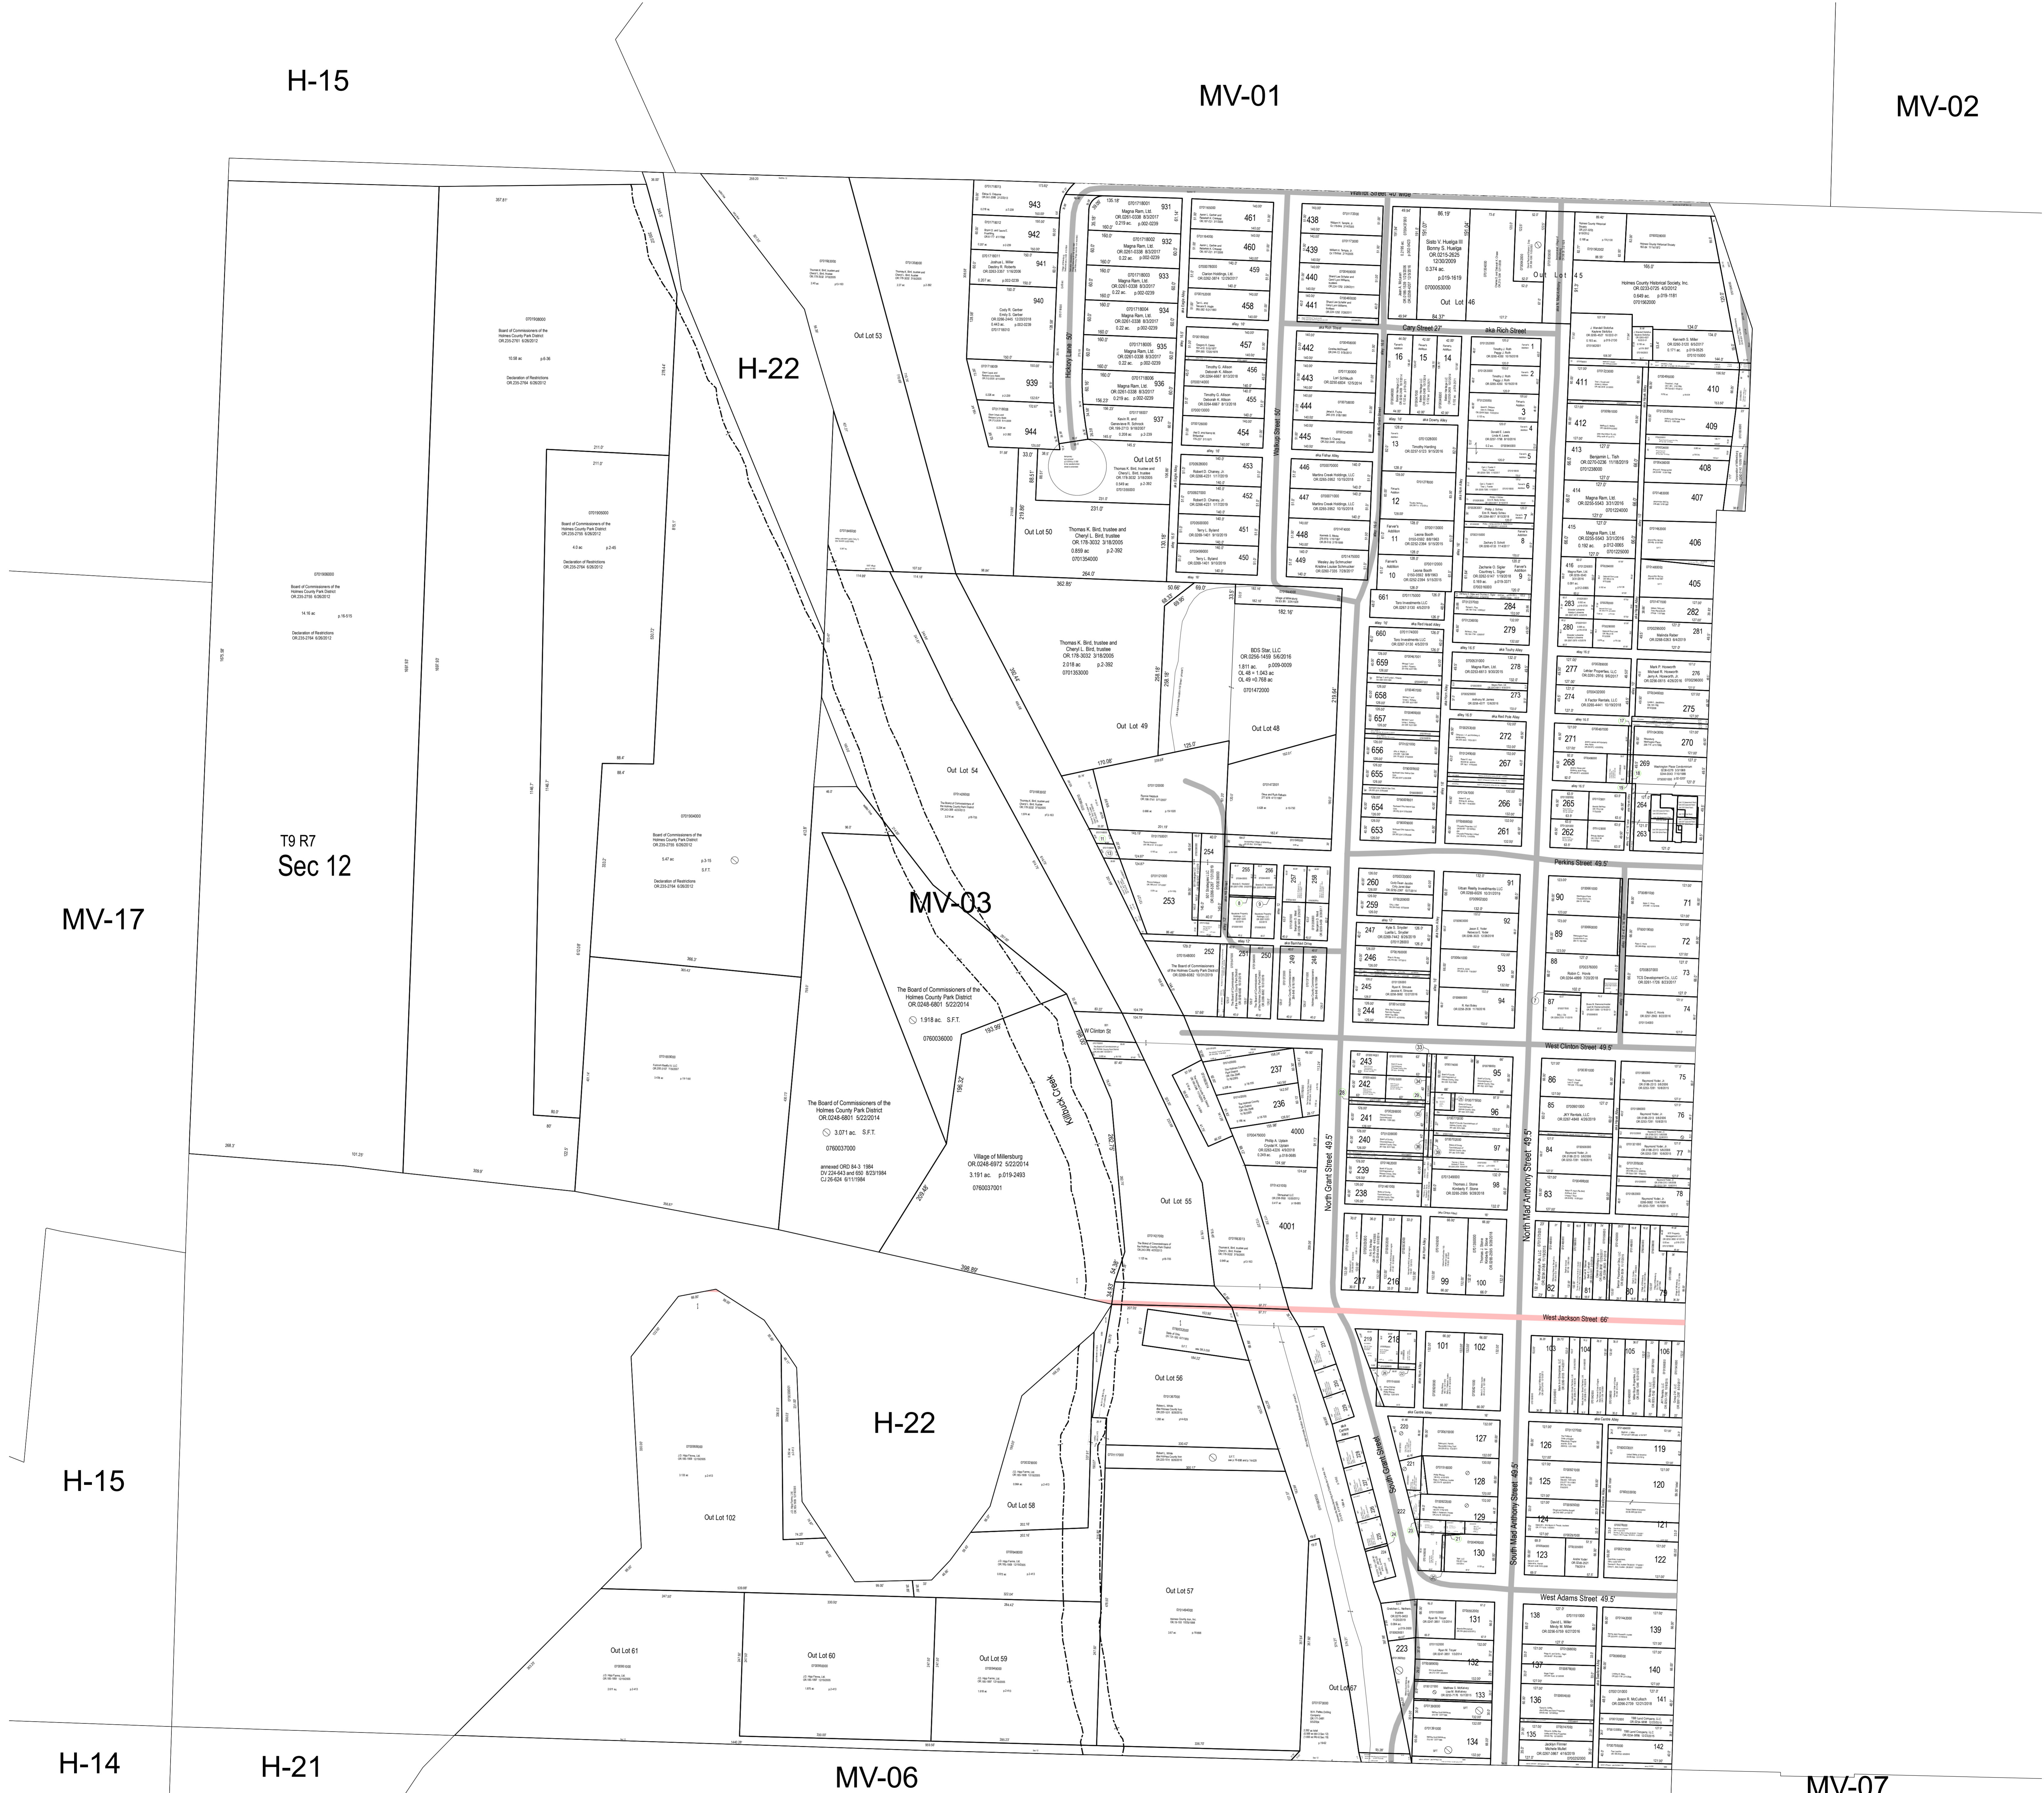

H-15

MV-01

MV-02

T9 R7
Sec 12

MV-17

MV-03

H-15

H-22

H-14

H-21

MV-06

MV-07

S.F.T.
new survey required
for next transfer

Last Revision: 12/31/2019

Village of Millersburg
Sec 12, T-9, R-7
Hardy Twp.
Holmes County, Ohio

MV-03