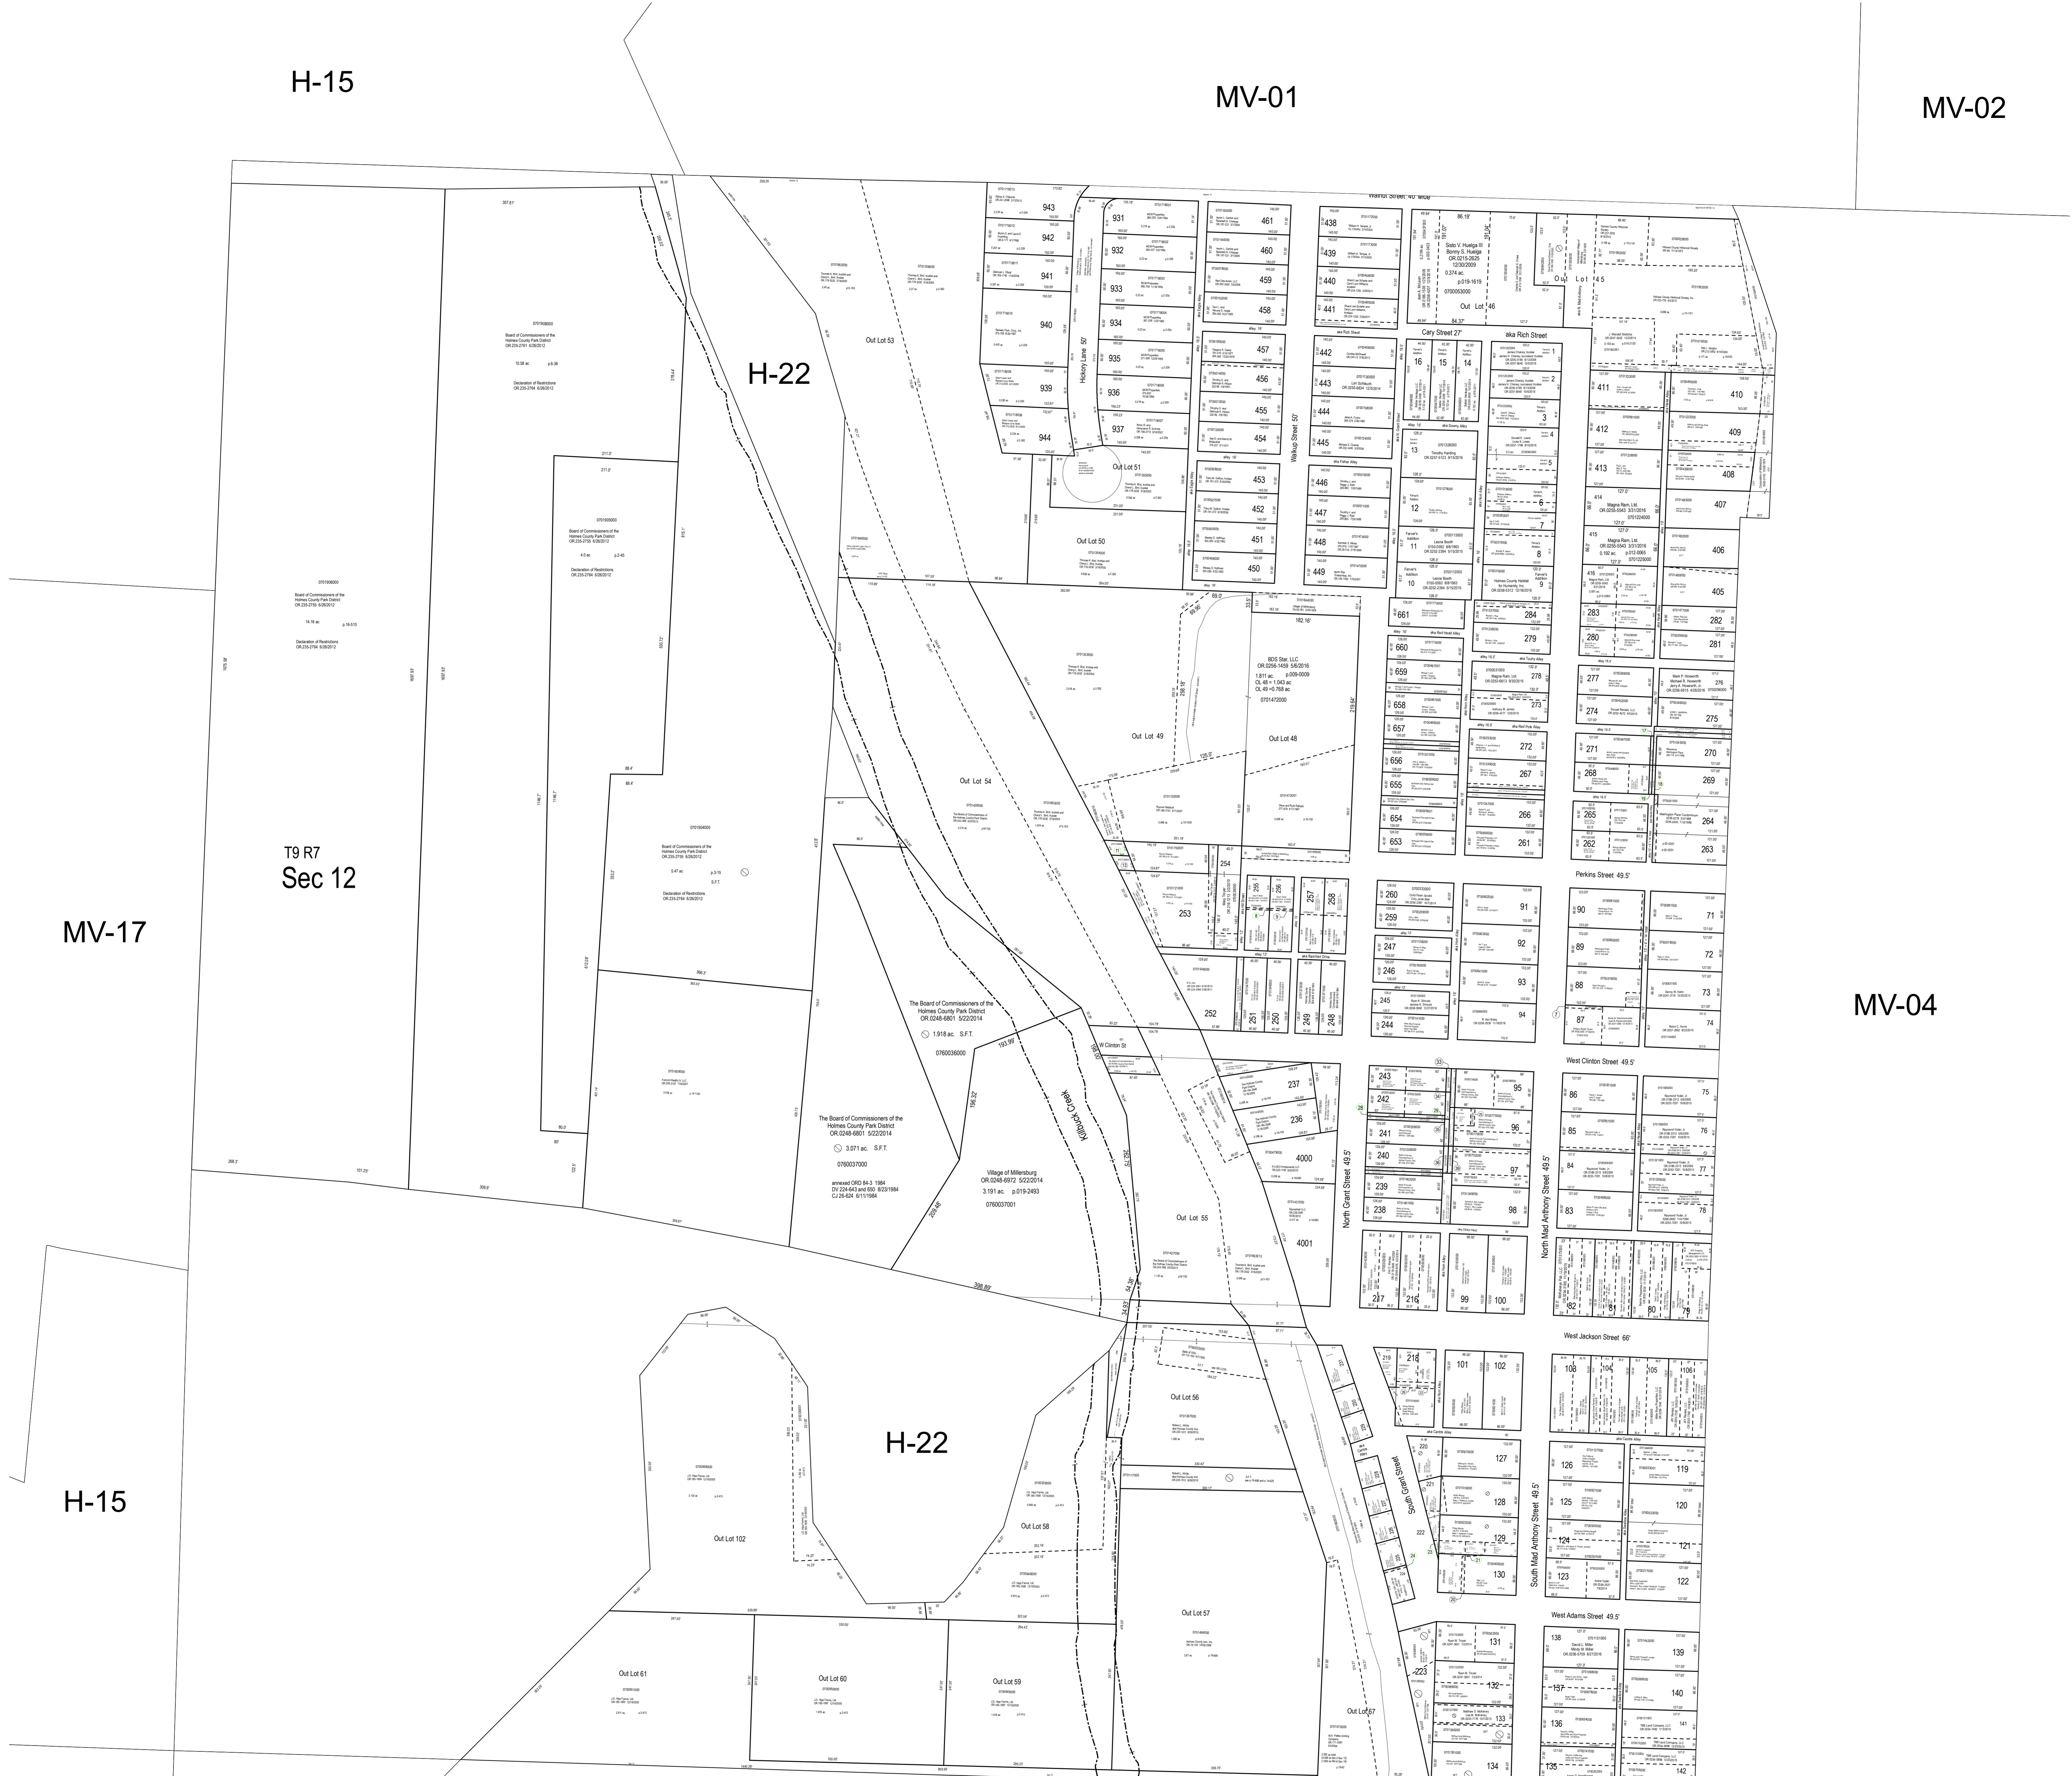

H-15

MV-01

MV-02

MV-17

T9 R7
Sec 12

MV-04

H-15

H-14

H-21

MV-06

MV-07

S.F.T.
new survey required for next transfer

Last Revision: 12/30/2016

Village of Millersburg
Sec 12, T-9, R-7
Hardy Twp.
Holmes County, Ohio

MV-03