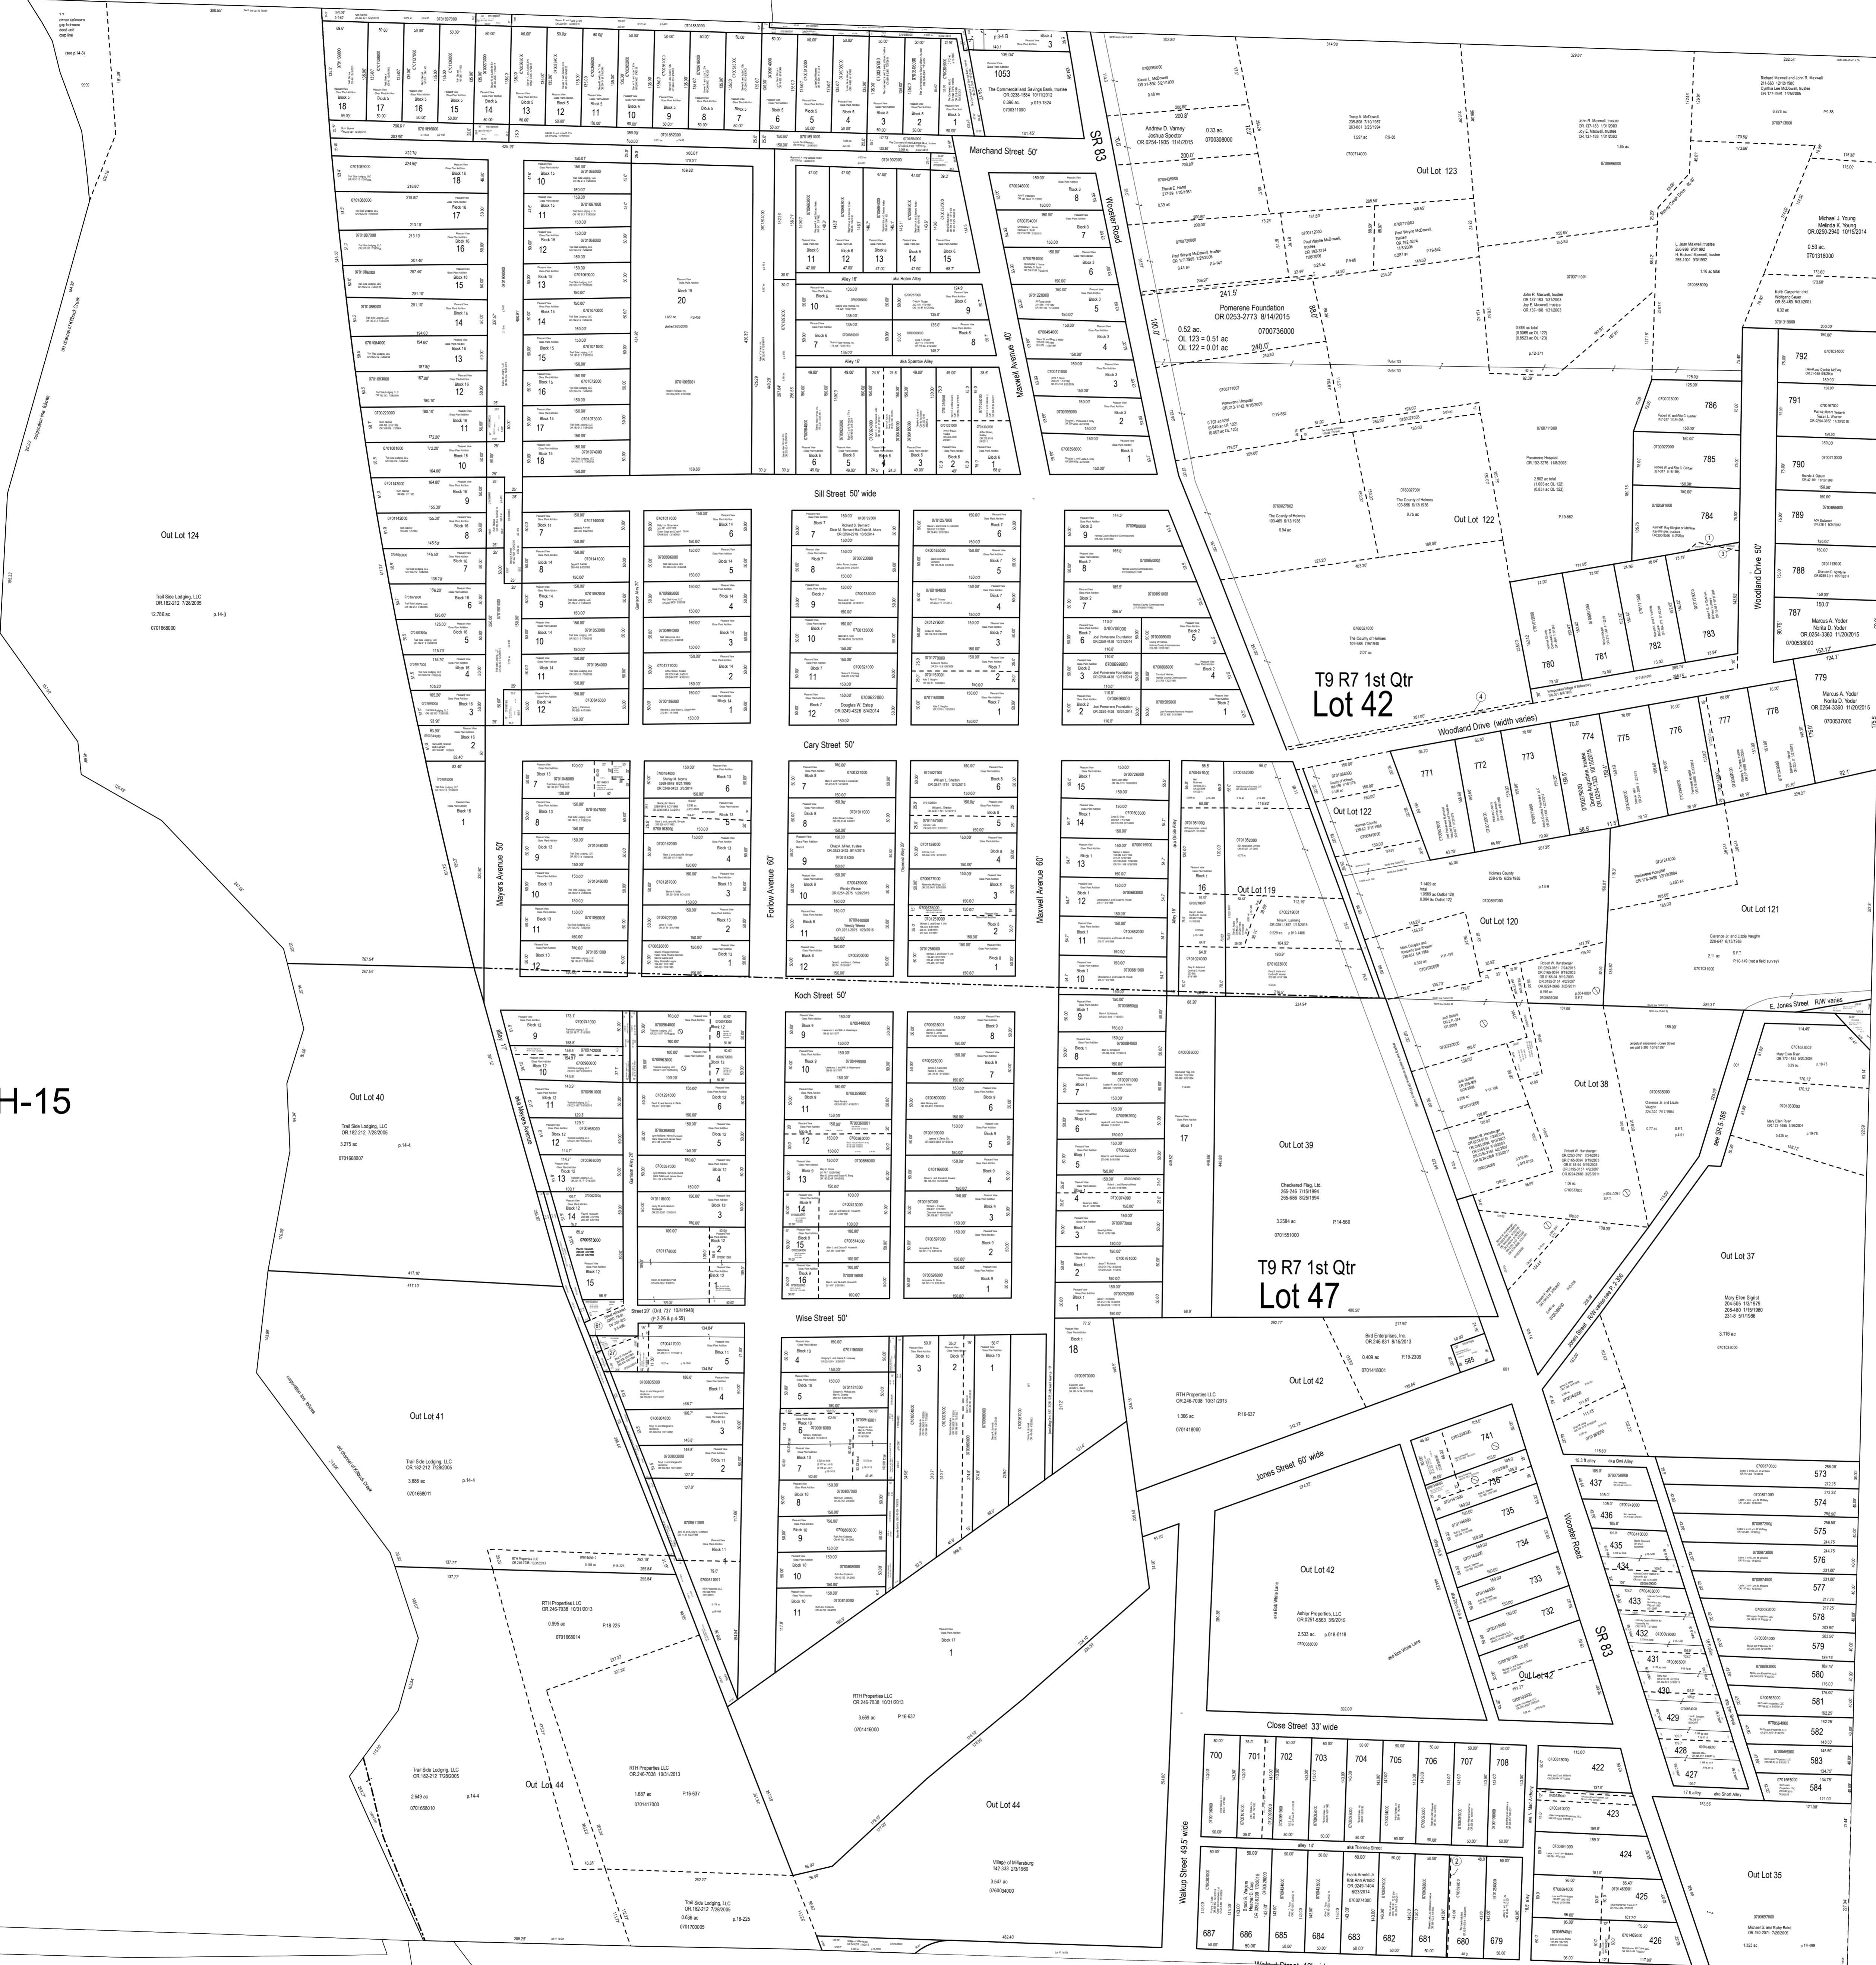

H-16

H-23

MV-12

MV-15

H-22

H-15

MV-02

MV-03

MV-03

MV-04

S.F.T.
new survey required for next transfer

Last Revision: 12/31/2015

Village of Millersburg
Lots 42 & 47
1st Qtr., T-9, R-7
Hardy Twp.
Holmes County, Ohio

MV-01