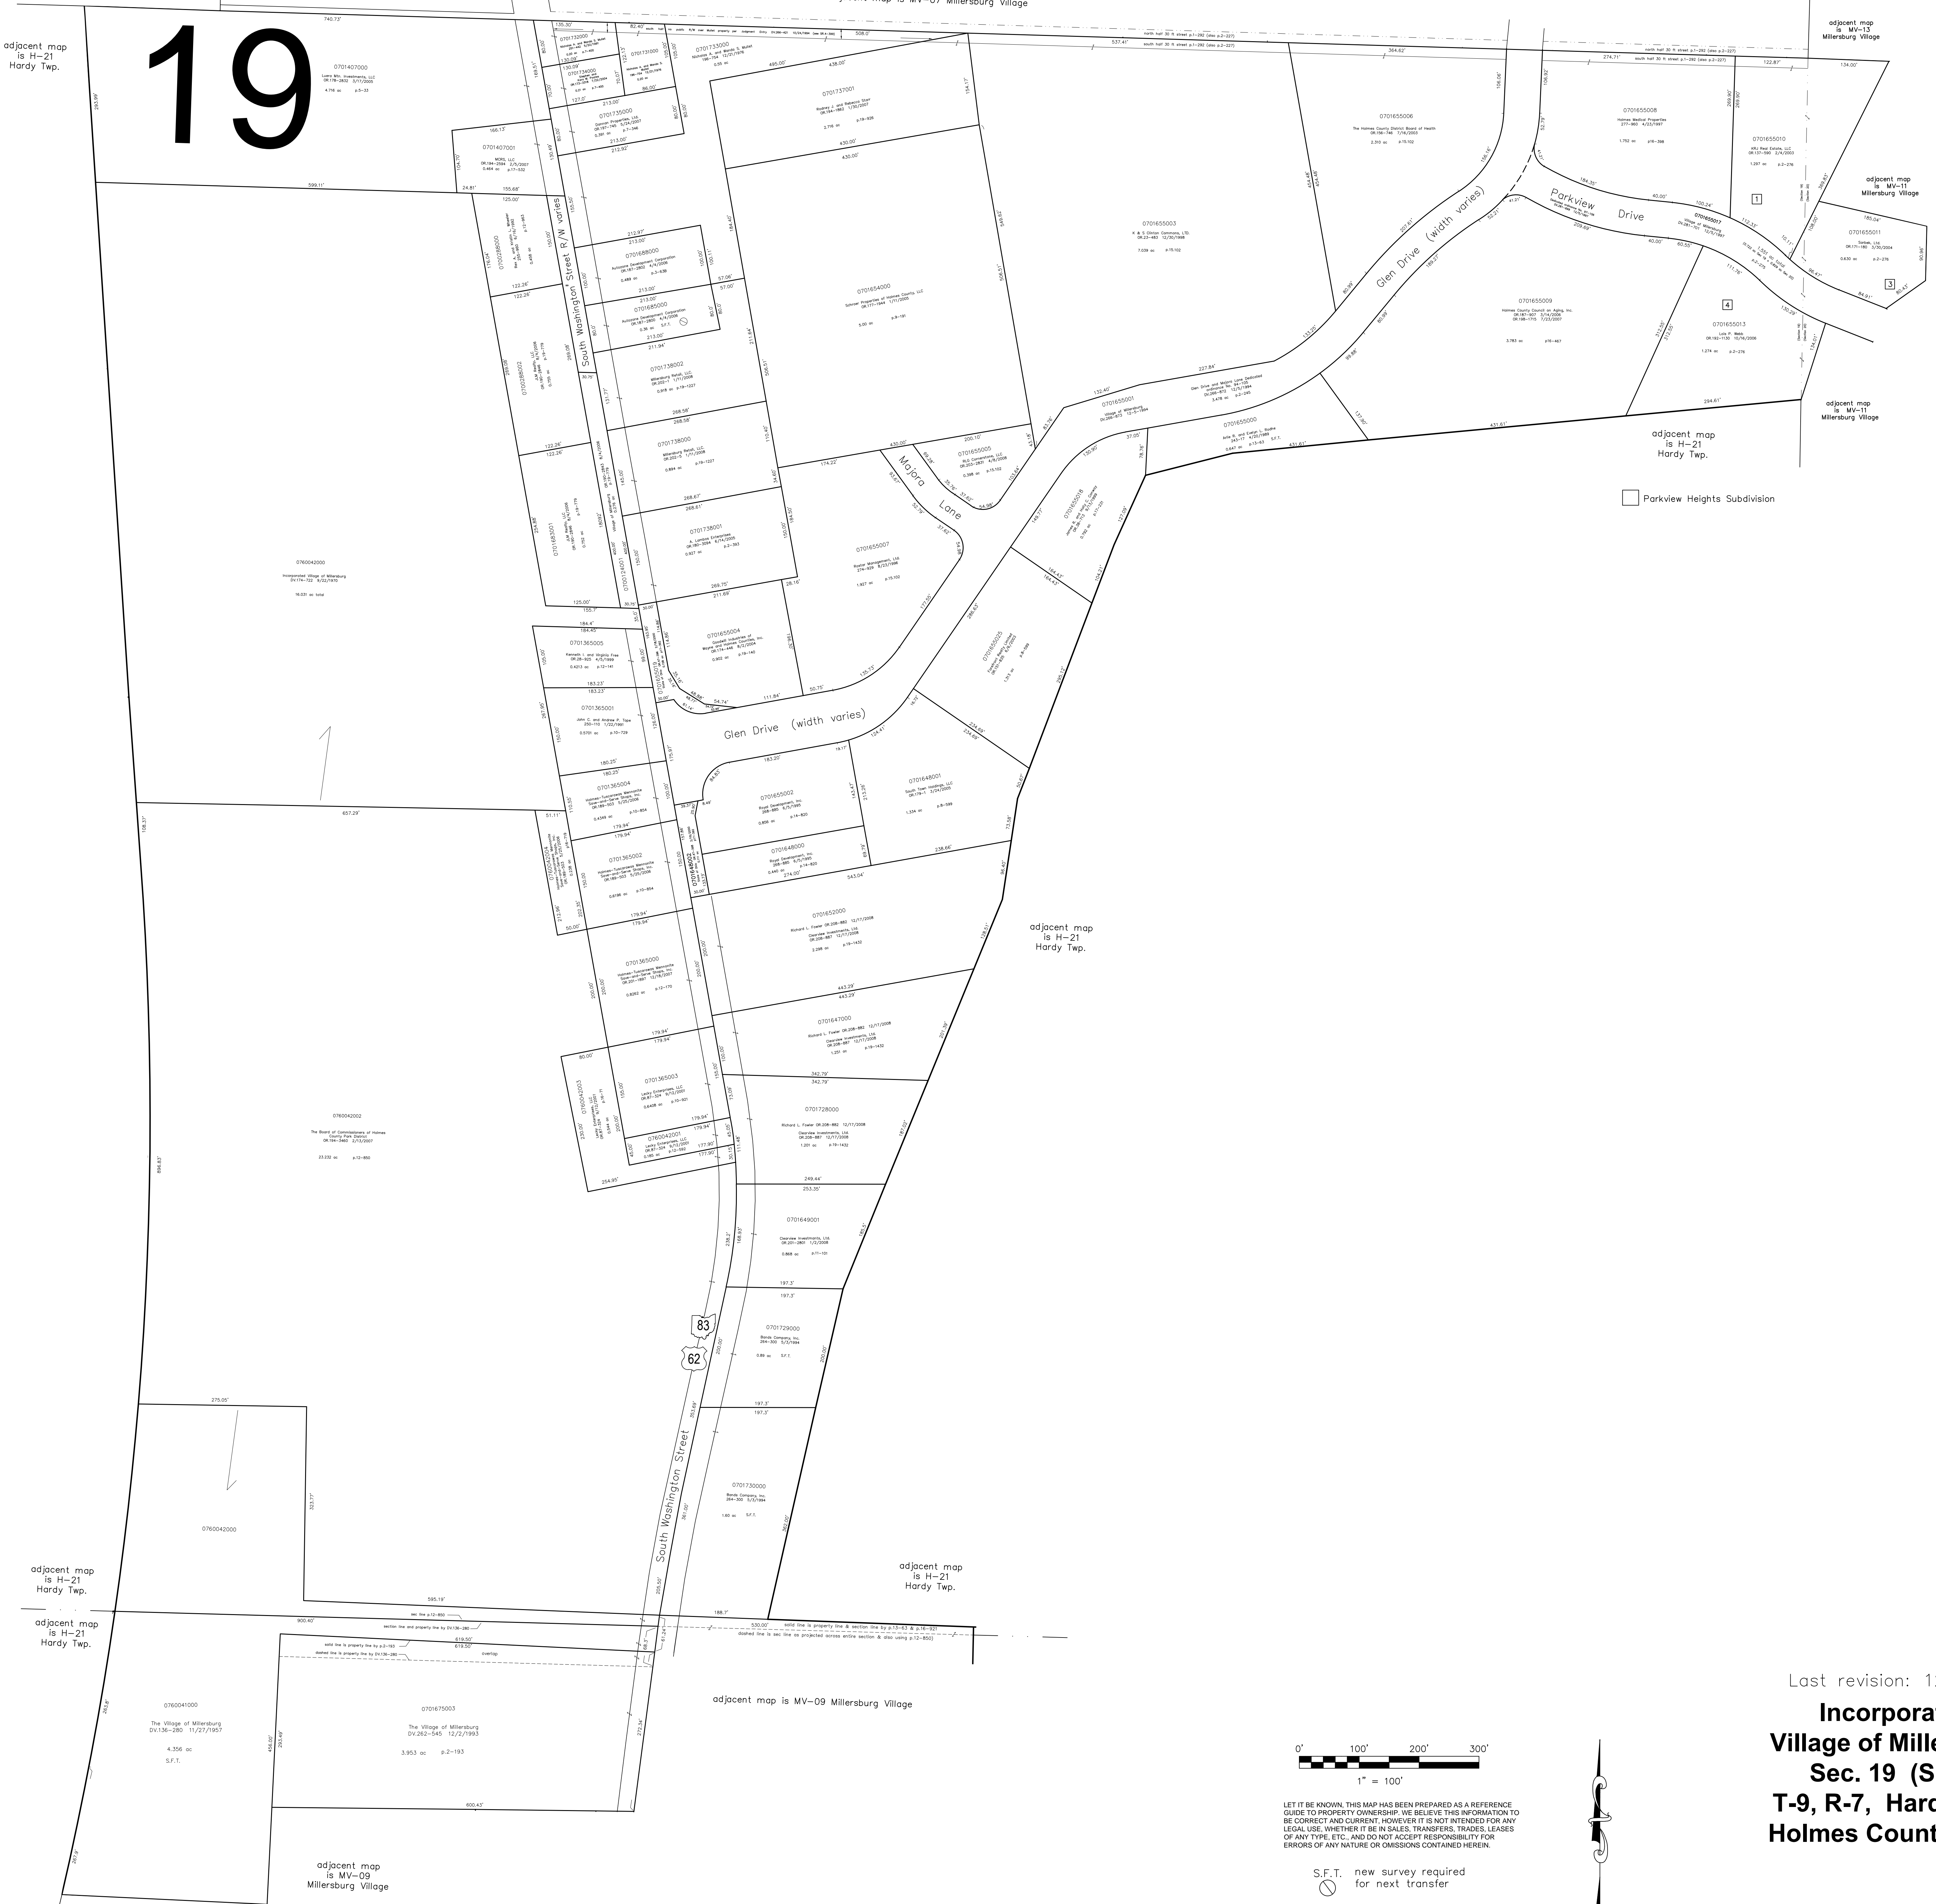

adjacent map is MV-06 Millersburg Village

adjacent map is MV-07 Millersburg Village

adjacent map is MV-13 Millersburg Village

adjacent map is H-21 Hardy Twp.

adjacent map is MV-11 Millersburg Village

adjacent map is MV-11 Millersburg Village

adjacent map is H-21 Hardy Twp.

Parkview Heights Subdivision

adjacent map is H-21 Hardy Twp.

adjacent map is H-21 Hardy Twp.

adjacent map is MV-09 Millersburg Village

adjacent map is MV-09 Millersburg Village

19

Last revision: 12/29/2010
Incorporated
Village of Millersburg
Sec. 19 (S Half)
T-9, R-7, Hardy Twp.
Holmes County, Ohio

S.F.T. new survey required for next transfer

MV-08