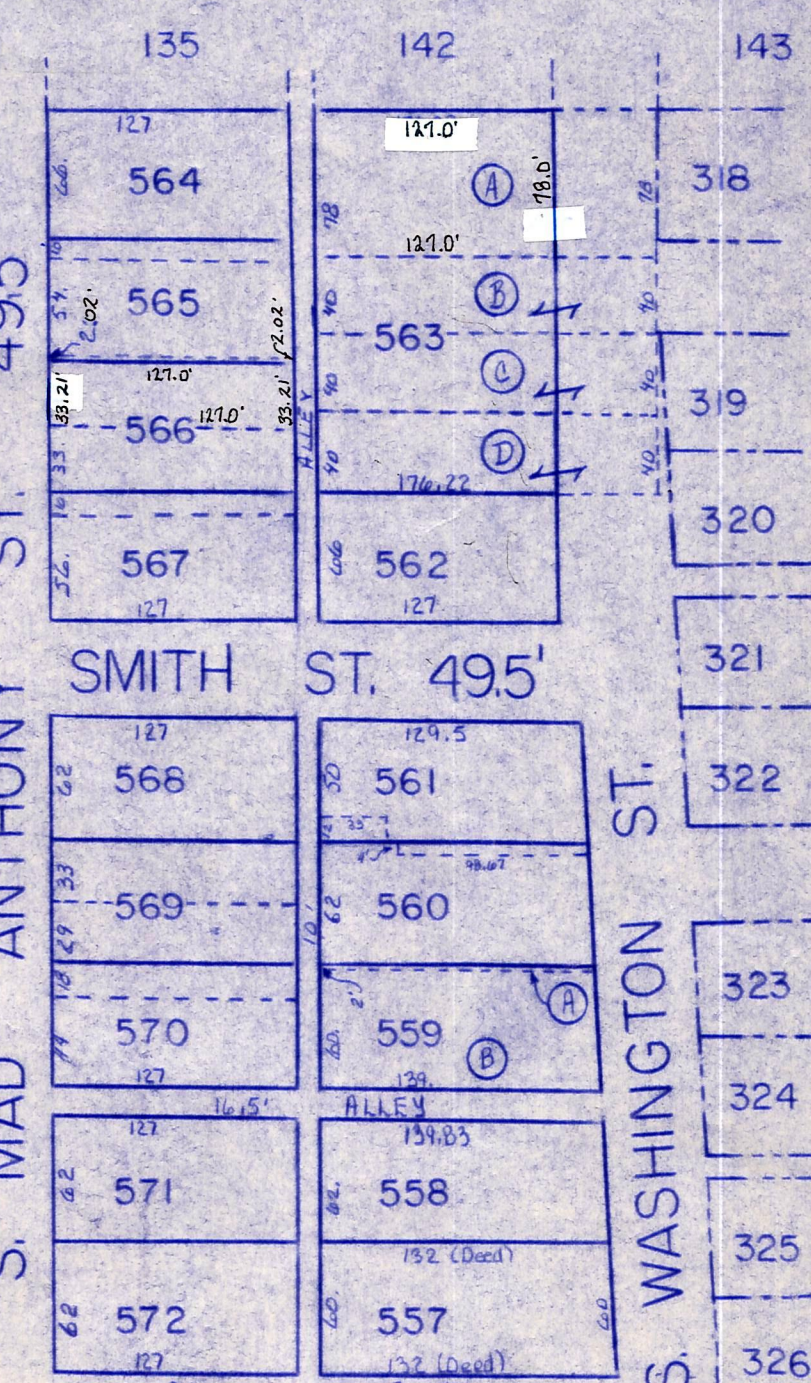

SEE M-3

Old Creek By D.V. 14-206

OUT LOT 61

OUT LOT 60

OUT LOT 59

OUT LOT 57

OUT LOT 62

OUT LOT 63

OUT LOT 64

OUT LOT 65

OUT LOT 66

OUT LOT 73
AKA O.L. 62

OUT LOT 72

OUT LOT 71

OUT LOT 70

OUT LOT 69

OUT LOT 67

OUT LOT 103

590

591

592

593

594

OUT LOT 86

OUT LOT 85

OUT LOT 84

OUT LOT 83

SEE M-7

LOCATIONS OF THE NEW AND OLD CHANNEL OF THE KILLBUCK CREEK ARE APPROXIMATE.

KILLBUCK CREEK

OUT LOT 81

OUT LOT 82

SEE M-8

MILLERSBURG VILLAGE

SCALE 1"=100'

MIV-6