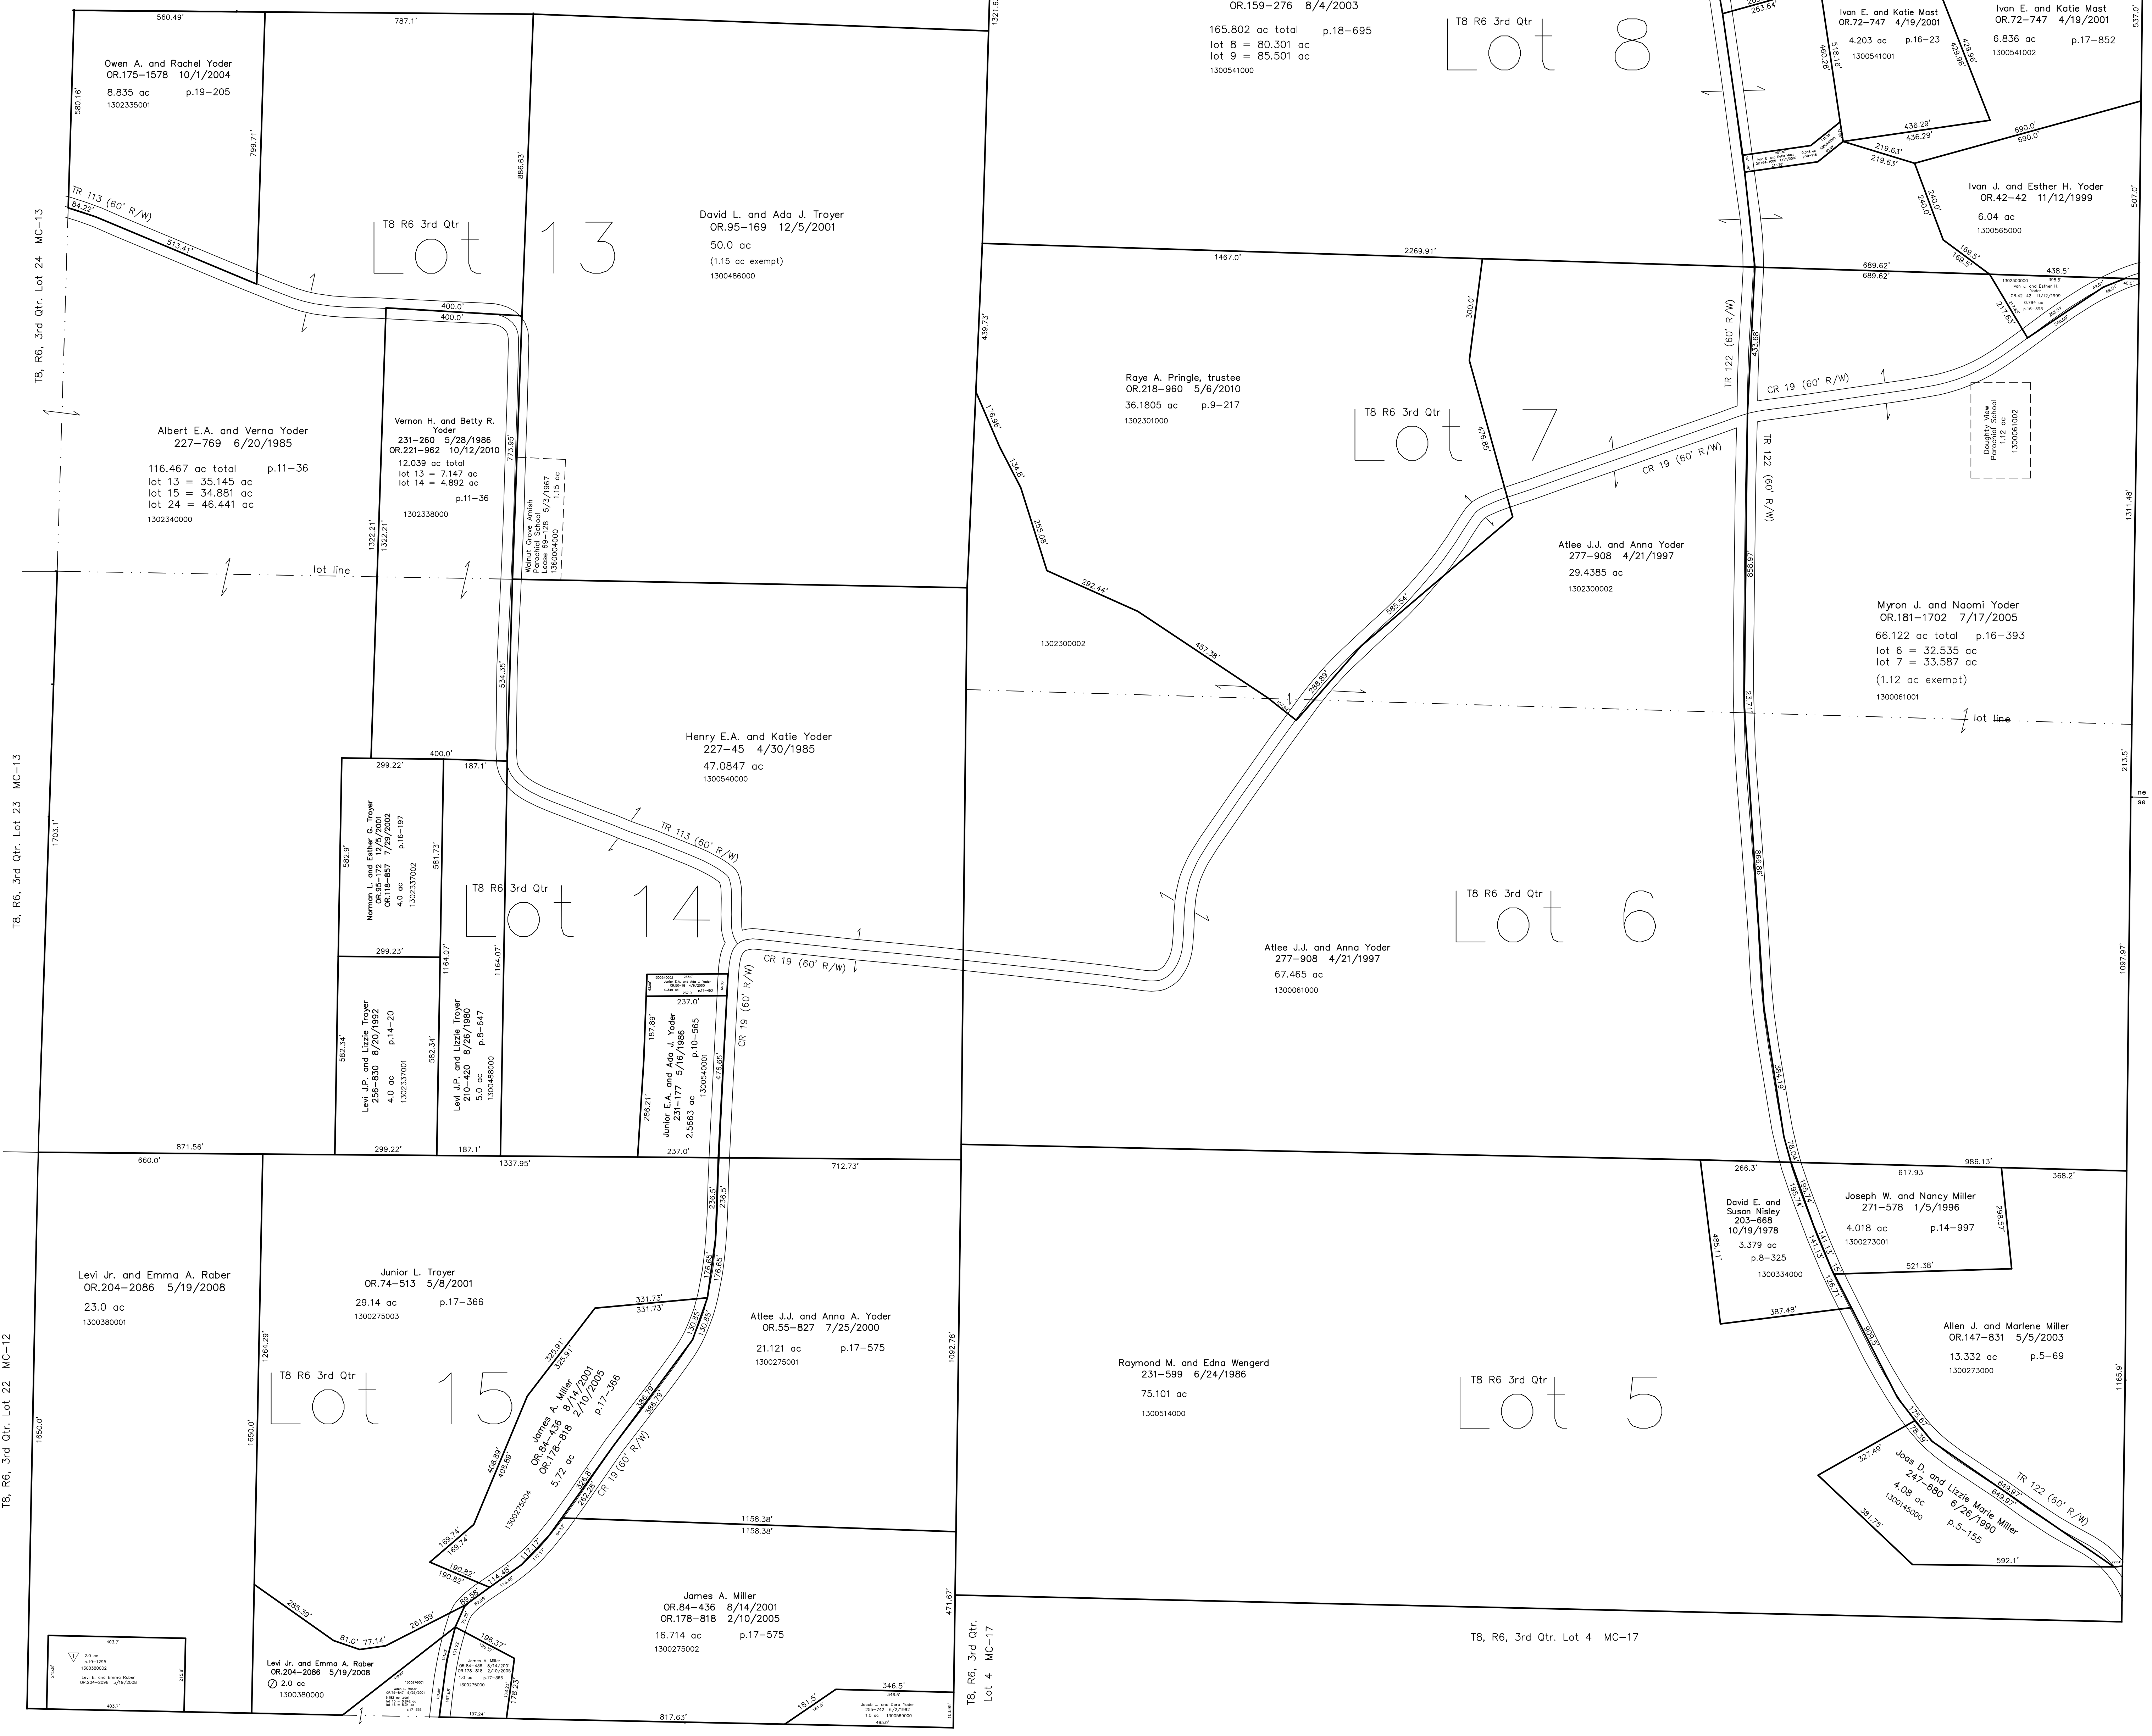

Lot 8

Lot 7

Lot 6

Lot 5

Lot 13

Lot 14

Lot 15

1300542002 Wayne J. and Ada Mae Schlabach
OR.63-690 12/7/2000
0.114 ac p.17-716

L & F Subdivision
Plat 19-1295 Platted 4/24/2008

new survey required for next transfer

Last Revision: 10/12/2010
T-8, R-6, 3rd.Qtr.
Lots 5,6,7,8,13,14,15
Mechanic Twp.
Holmes County, Ohio

MC-18