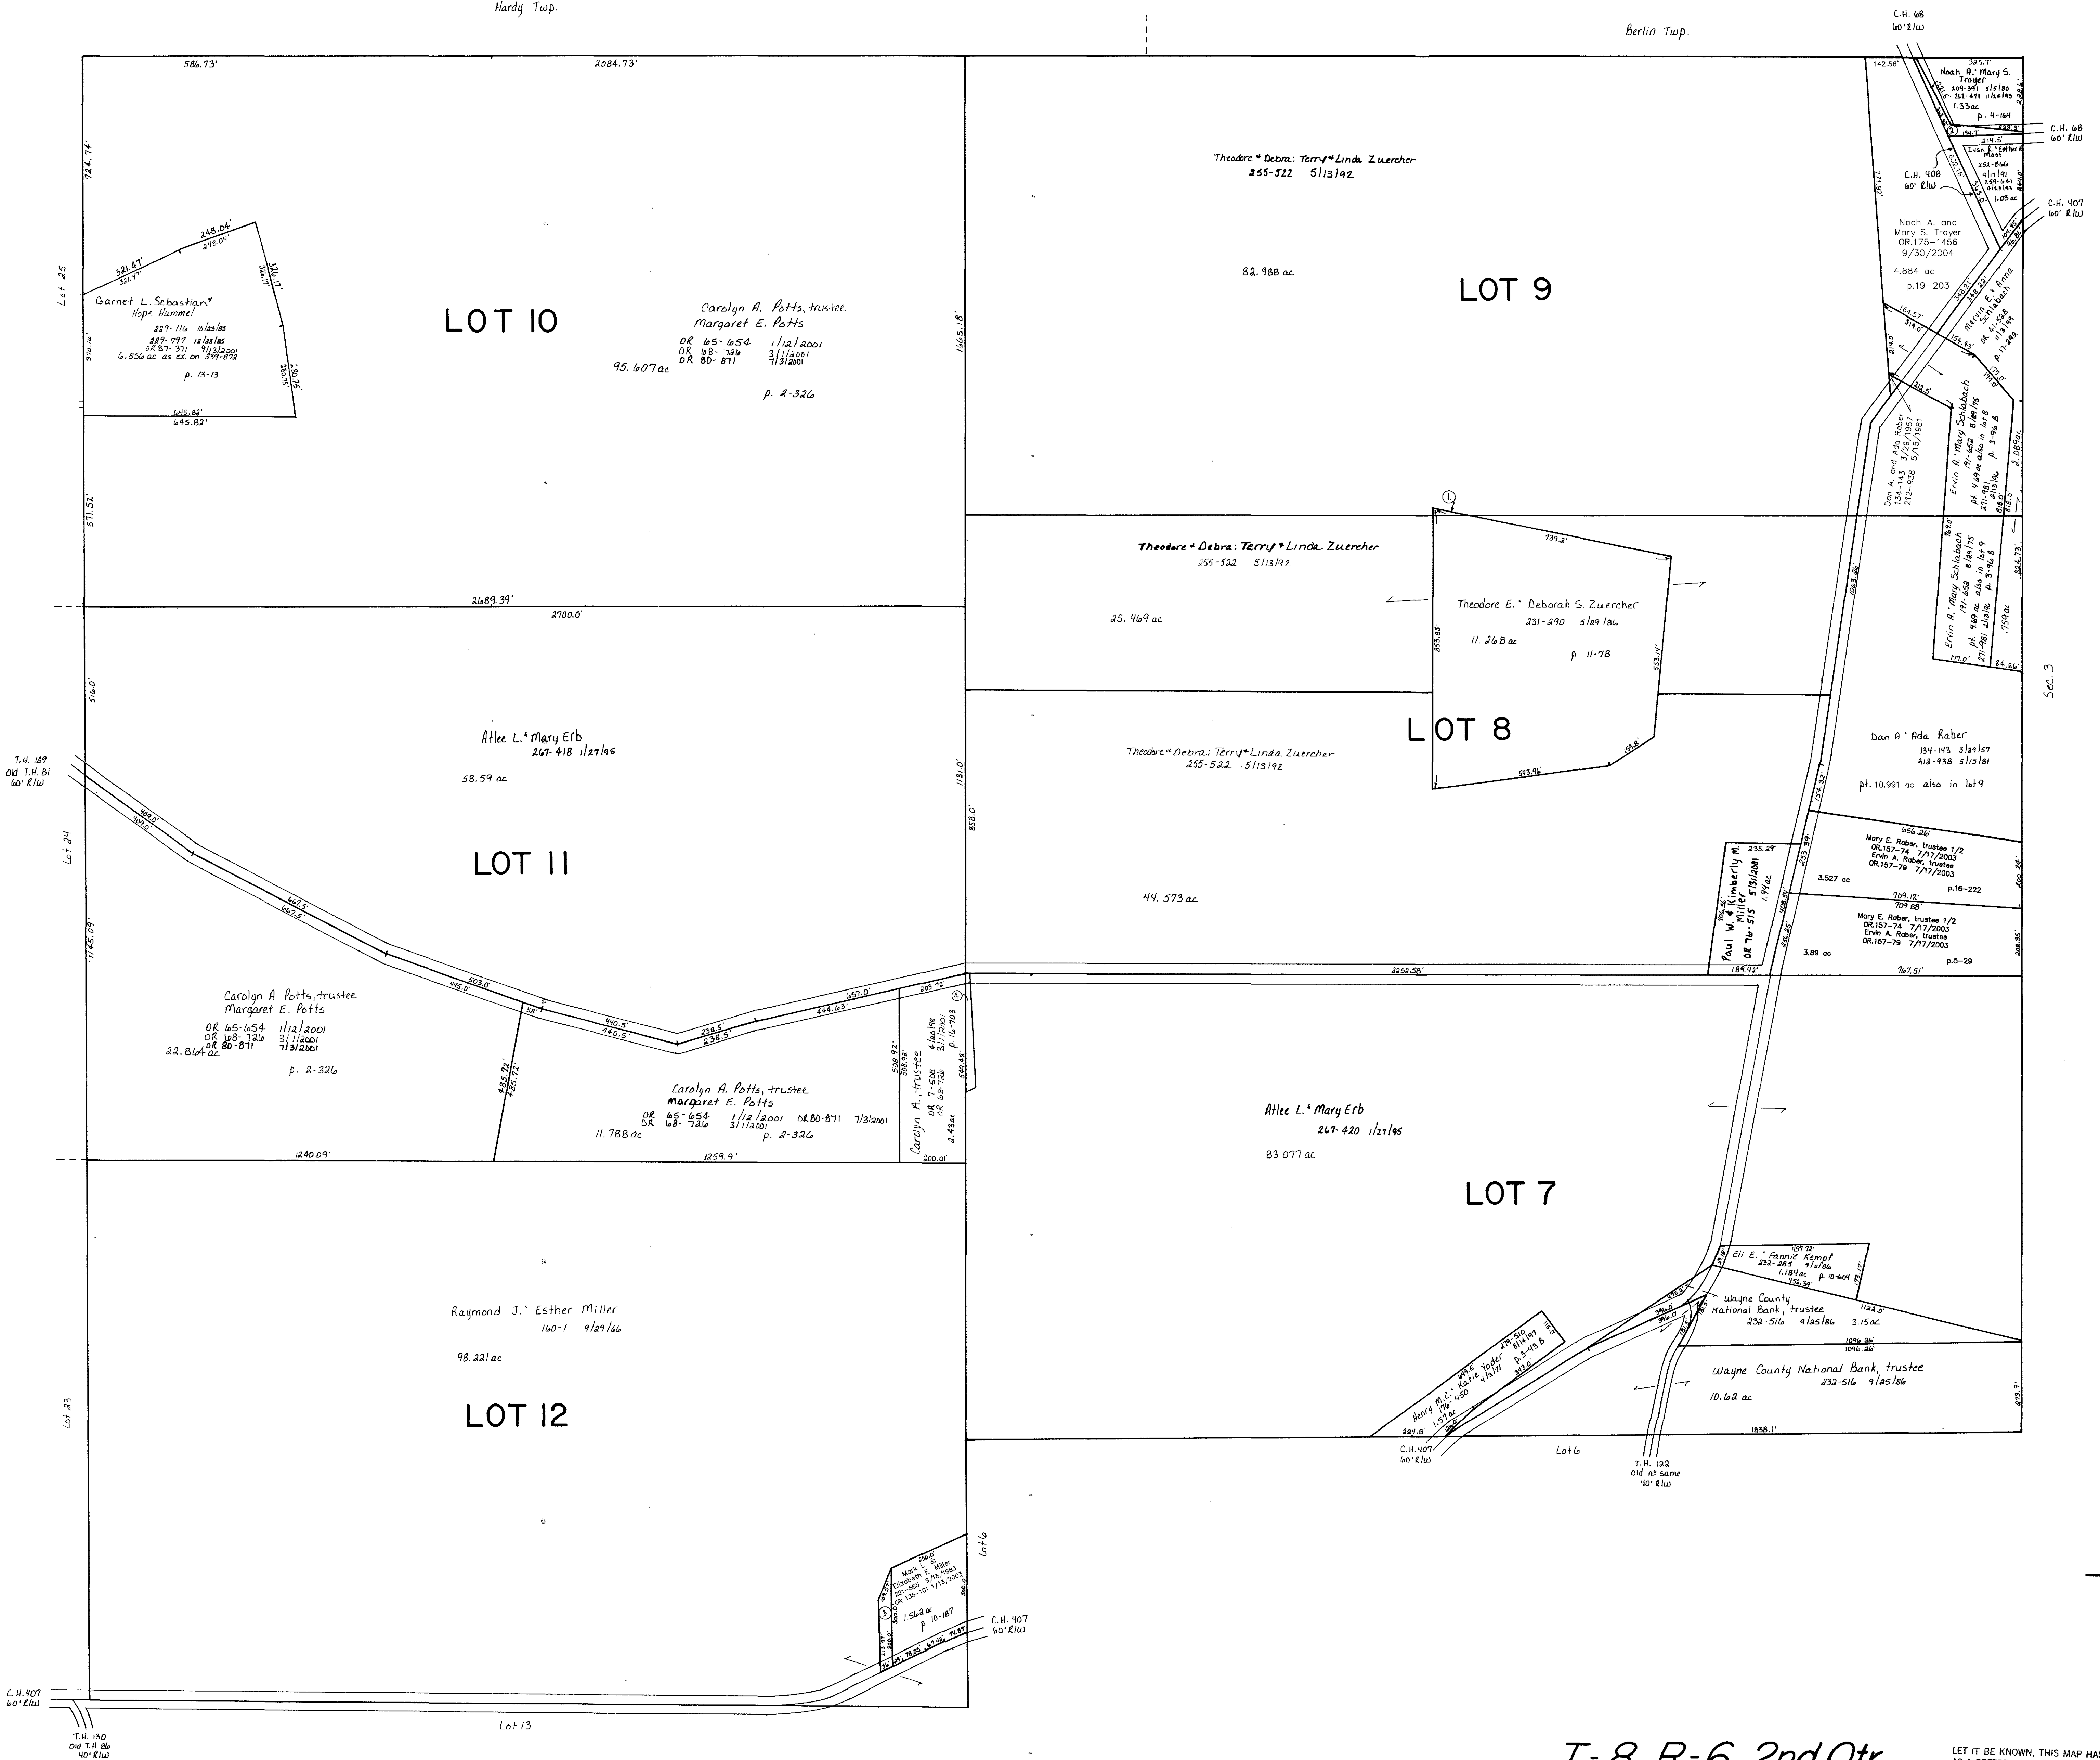

Hardy Twp.

Berlin Twp.

T-8, R-6, 2nd.Qtr.
Lots 7,8,9,10,11,12
MECHANIC TWP.

SCALE: 1"=200'
Updated: 10/1/2004

MIC-22