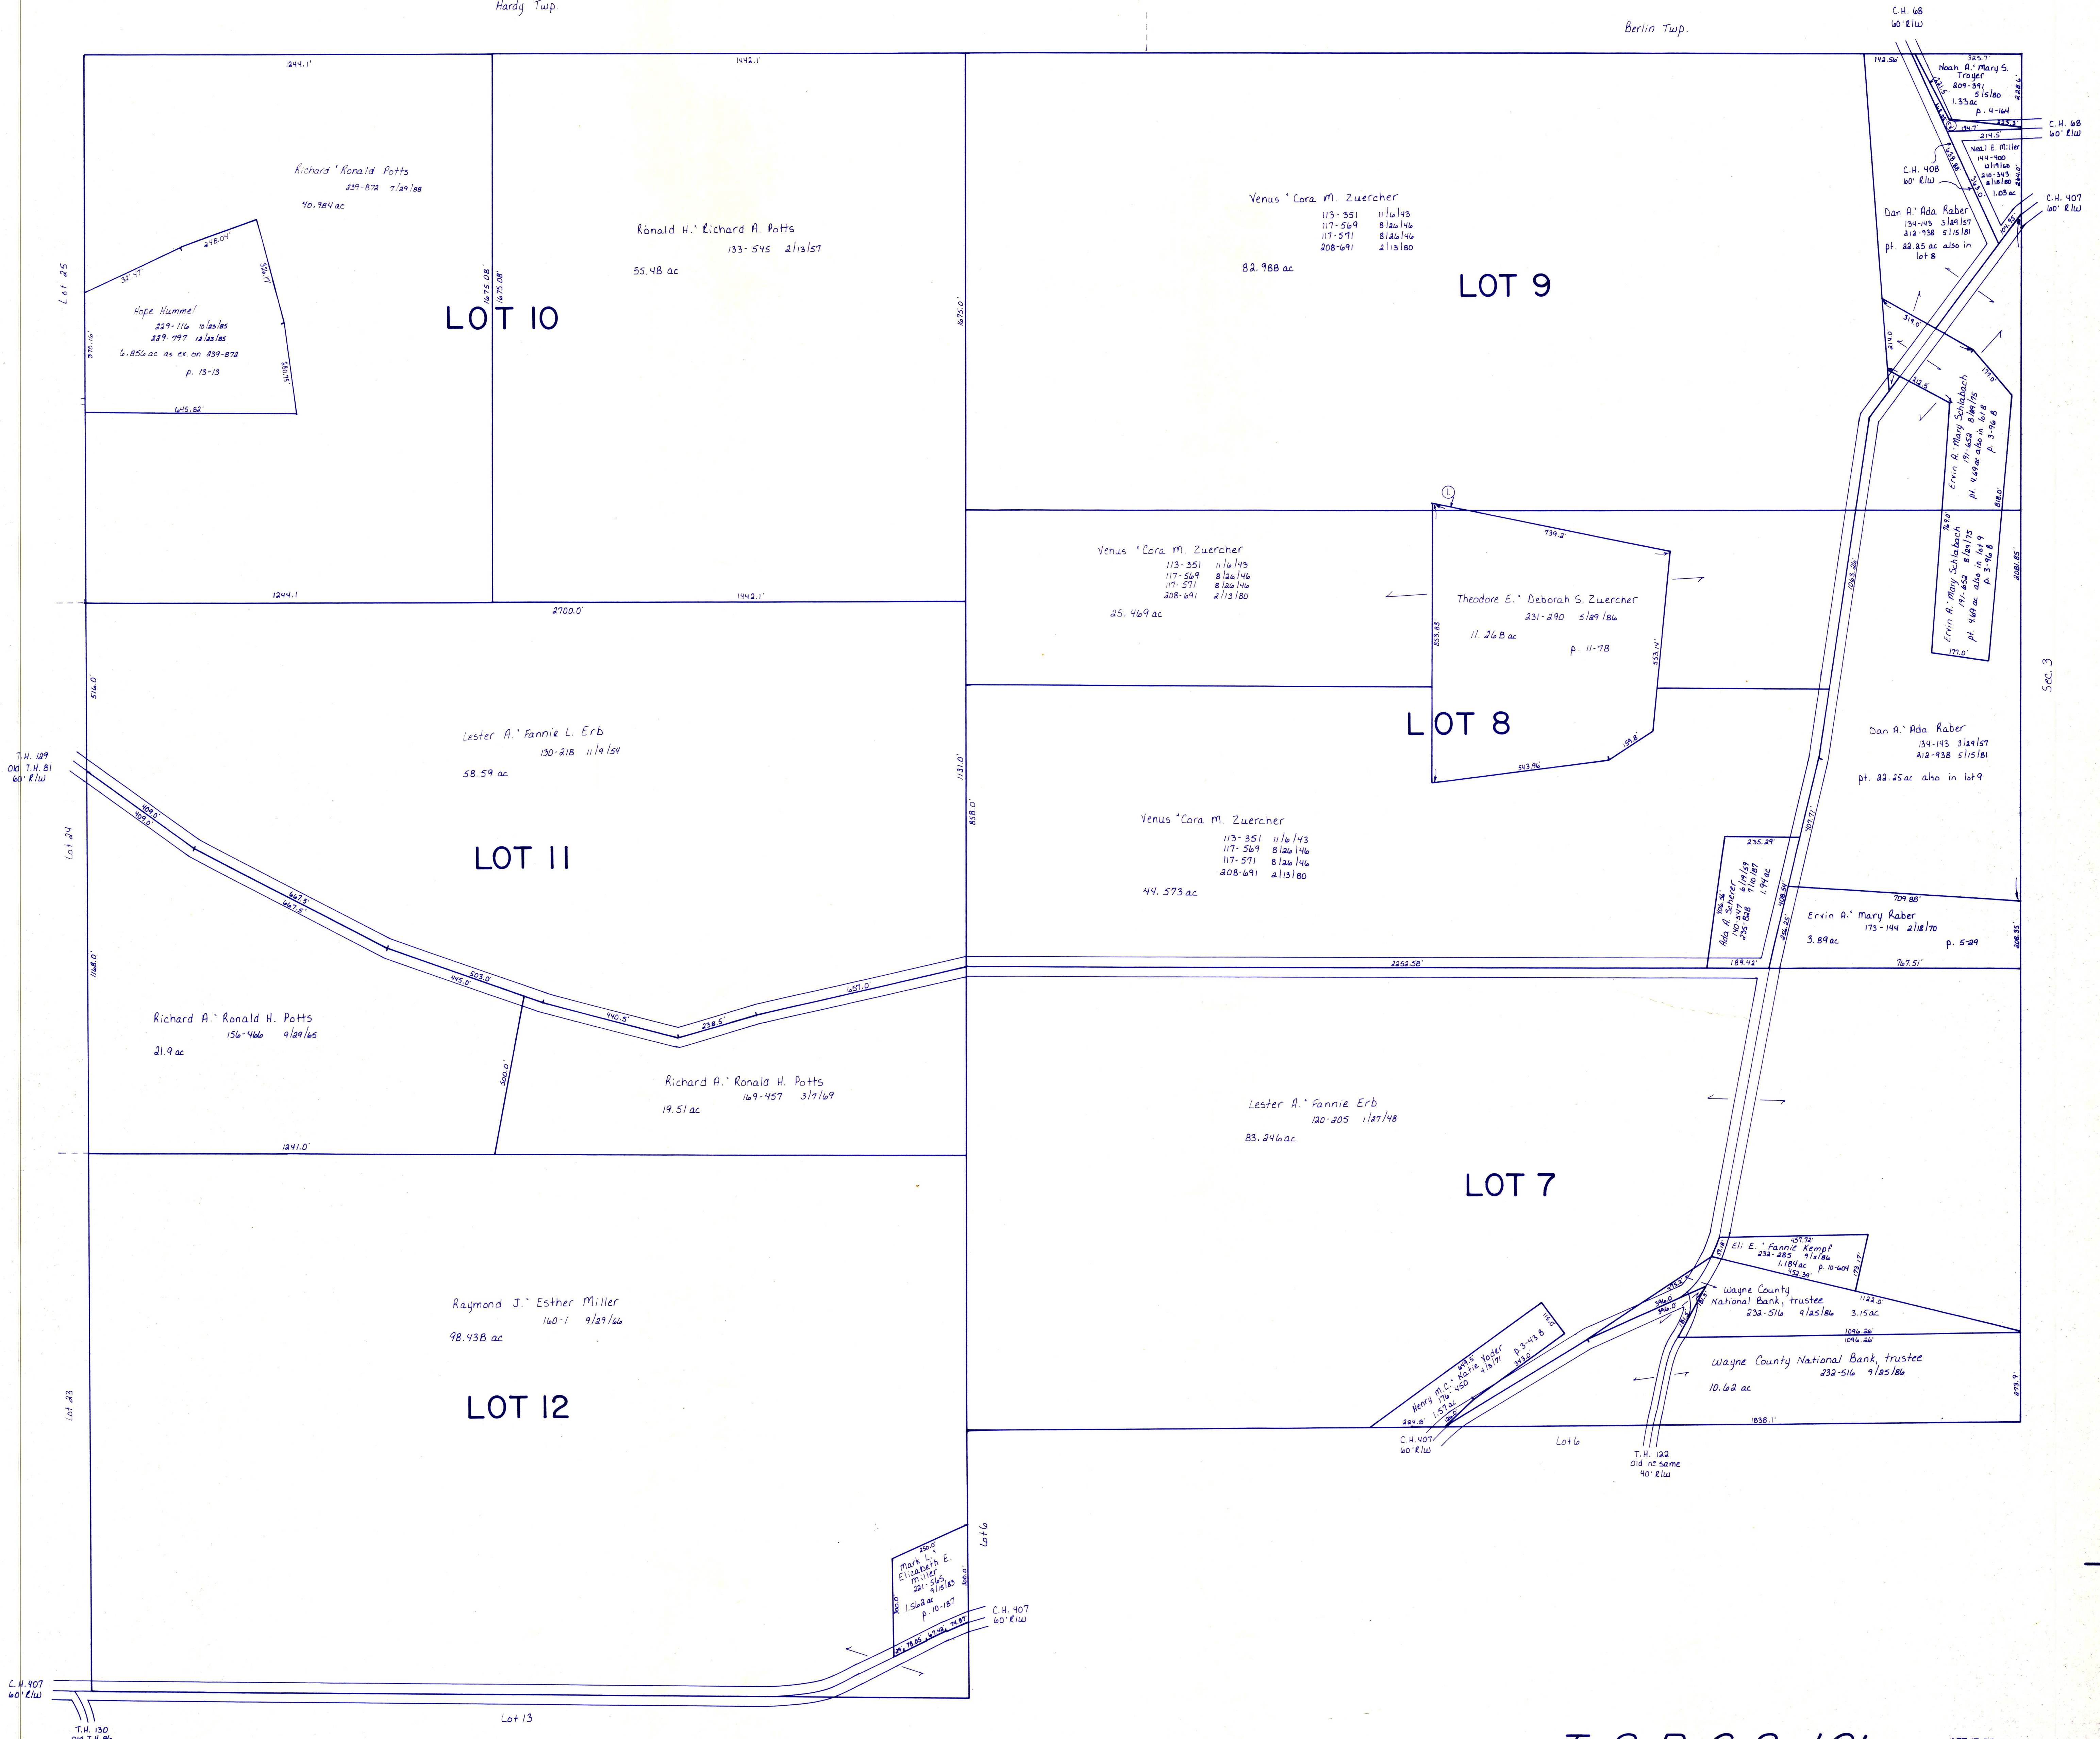

Hardy Twp.

Berlin Twp.

- ① Theodore E. & Deborah S. Zuercher 231-290 5/18/86 .438 ac p. 11-78
- ② Noah S. & Mary E. Miller 235-608 6/18/87 .05 ac

T-8, R-6, 2nd. Qtr.
Lots 7, 8, 9, 10, 11, 12
MECHANIC TWP.

SCALE: 1"=200'

MIC-22