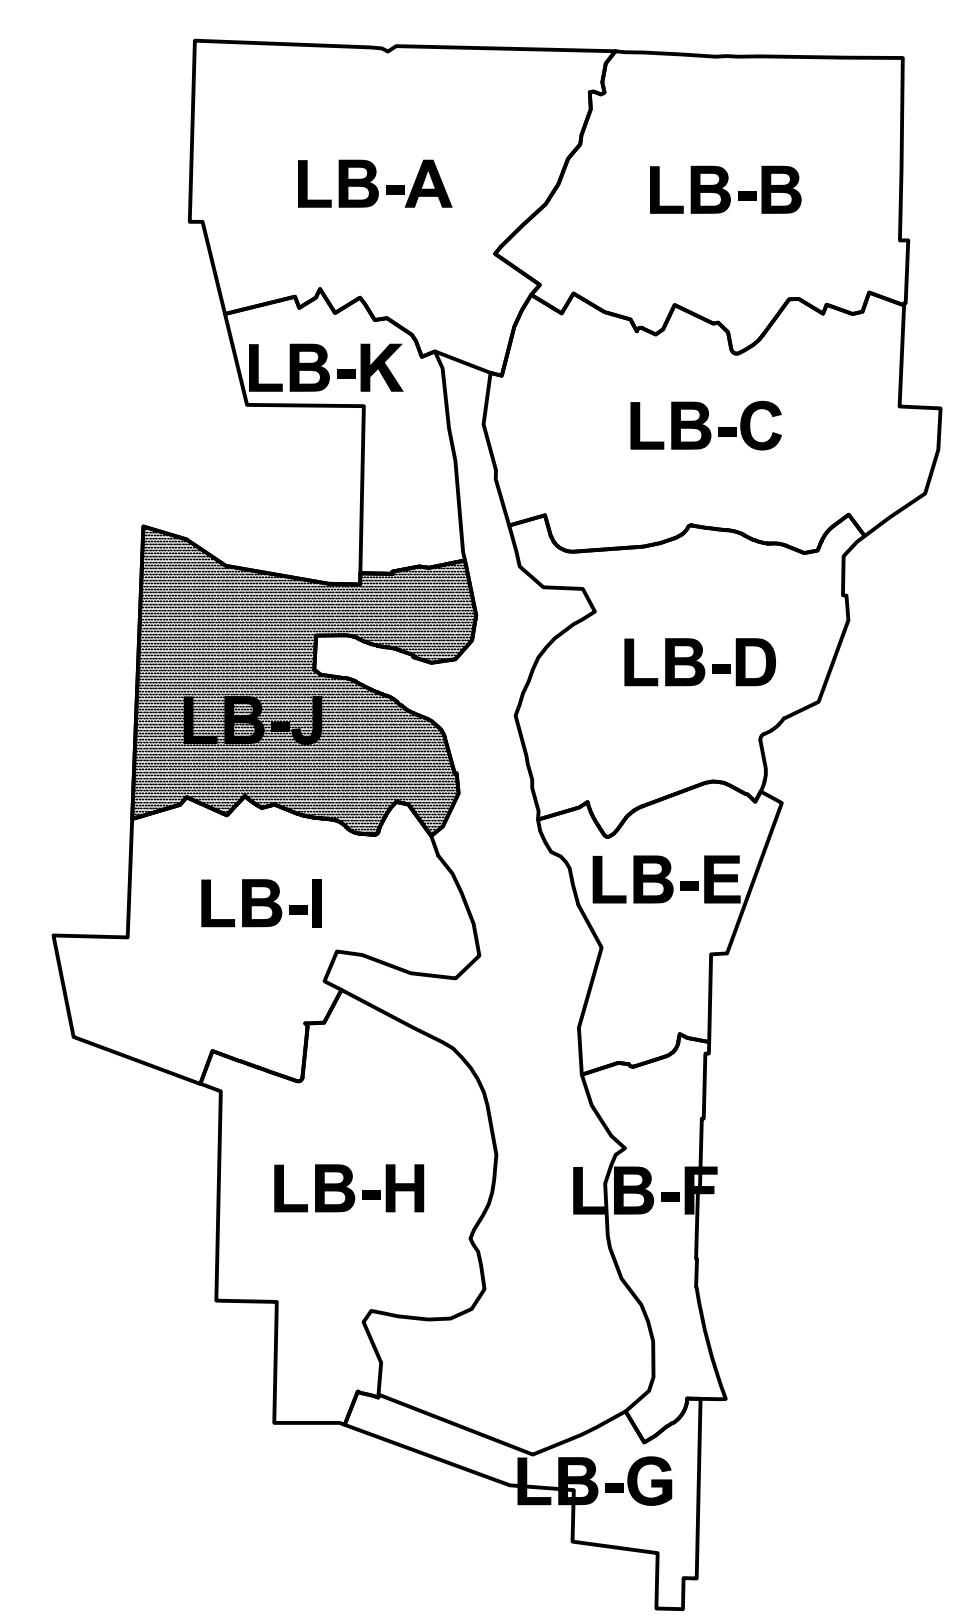

Last Revision: 2/25/2013

LAKE BUCKHORN SUBDIVISION
(PLAT SHEET 10)

MECHANIC TWP. HOLMES COUNTY, OHIO

LB-J