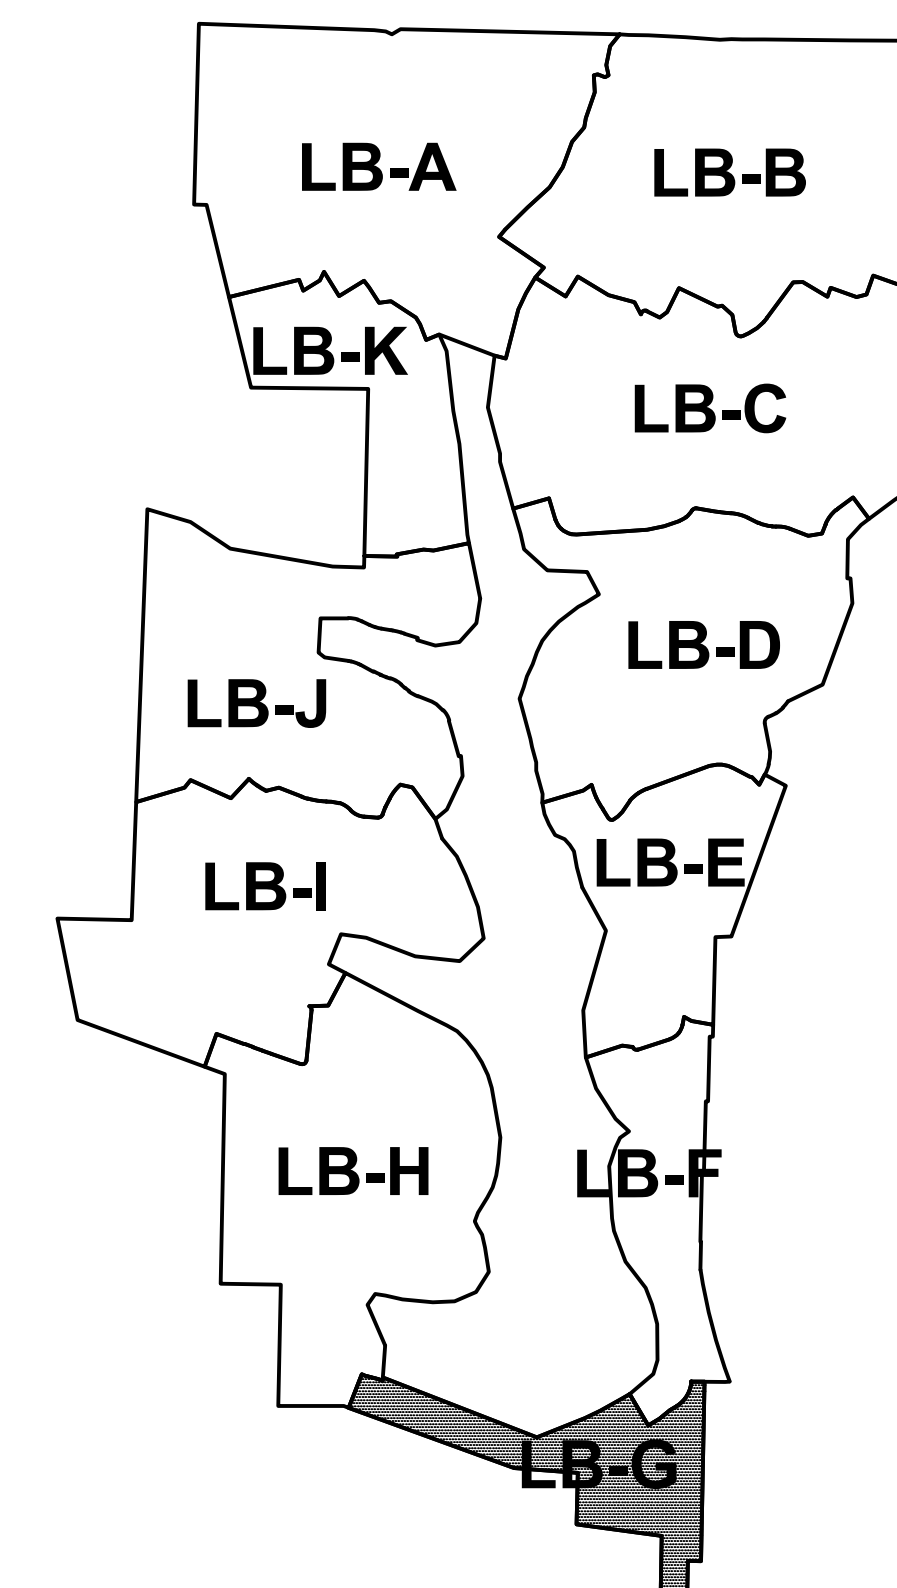

Last Revision: 6/12/2013

**LAKE BUCKHORN
SUBDIVISION**
(PLAT SHEET 13)

**MECHANIC TWP.
HOLMES COUNTY, OHIO**

LB-G