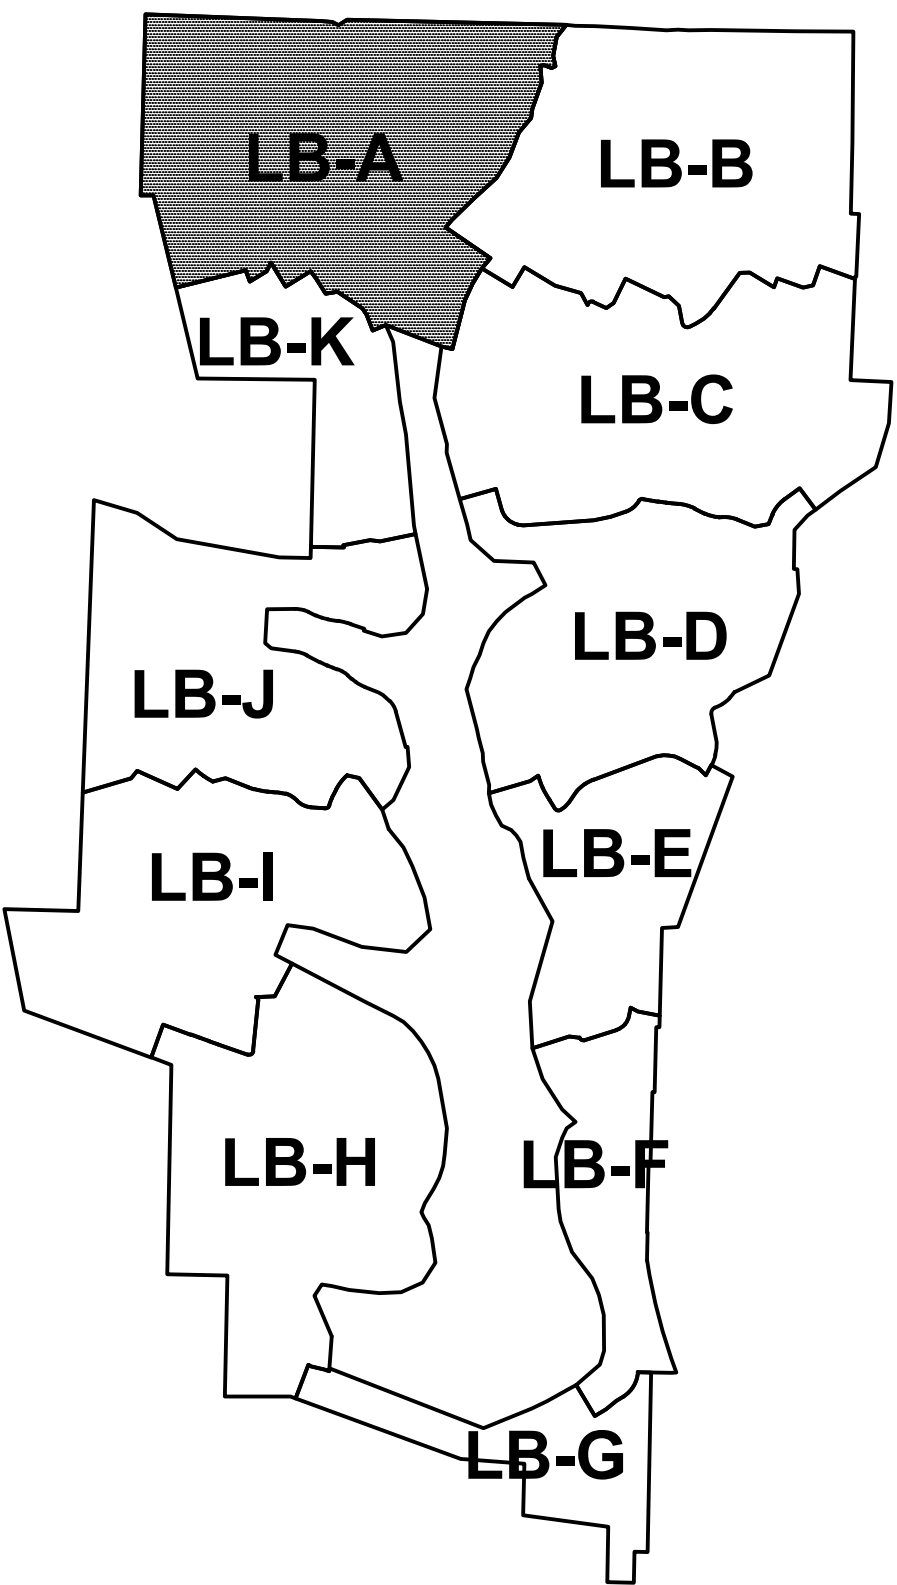

Last Revision: 12/20/2013

LAKE BUCKHORN SUBDIVISION
(PLAT SHEETS 9 and 12)

MECHANIC TWP. HOLMES COUNTY, OHIO

LB-A