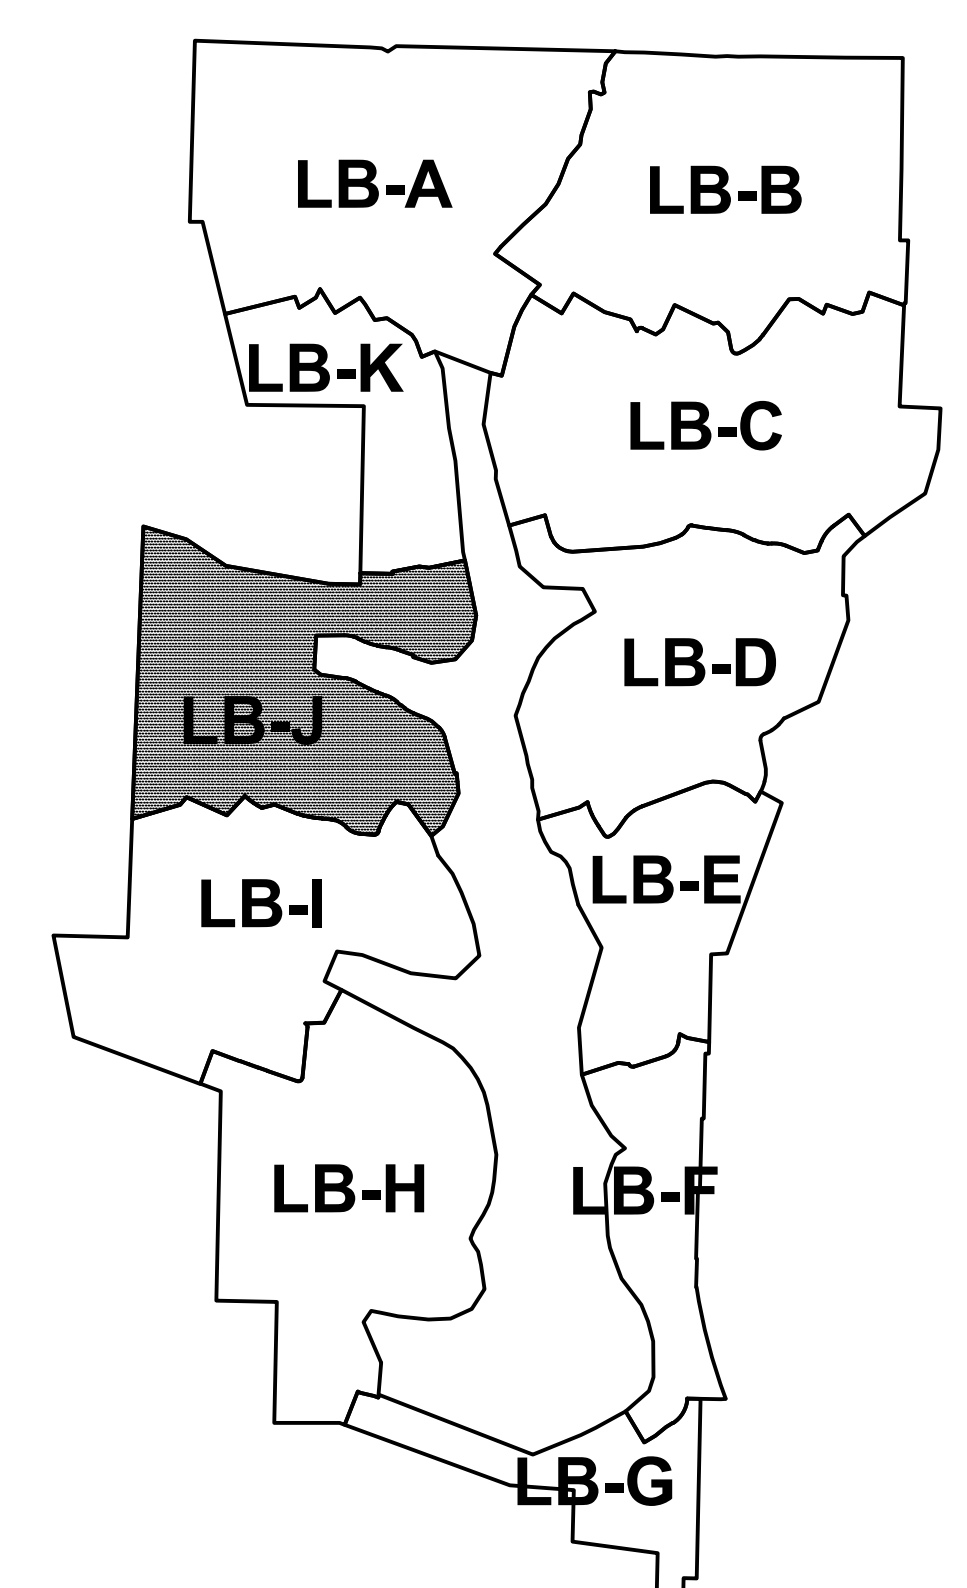

Last Revision: 11/16/2012

LAKE BUCKHORN SUBDIVISION
(PLAT SHEET 10)

MECHANIC TWP. HOLMES COUNTY, OHIO

LB-J