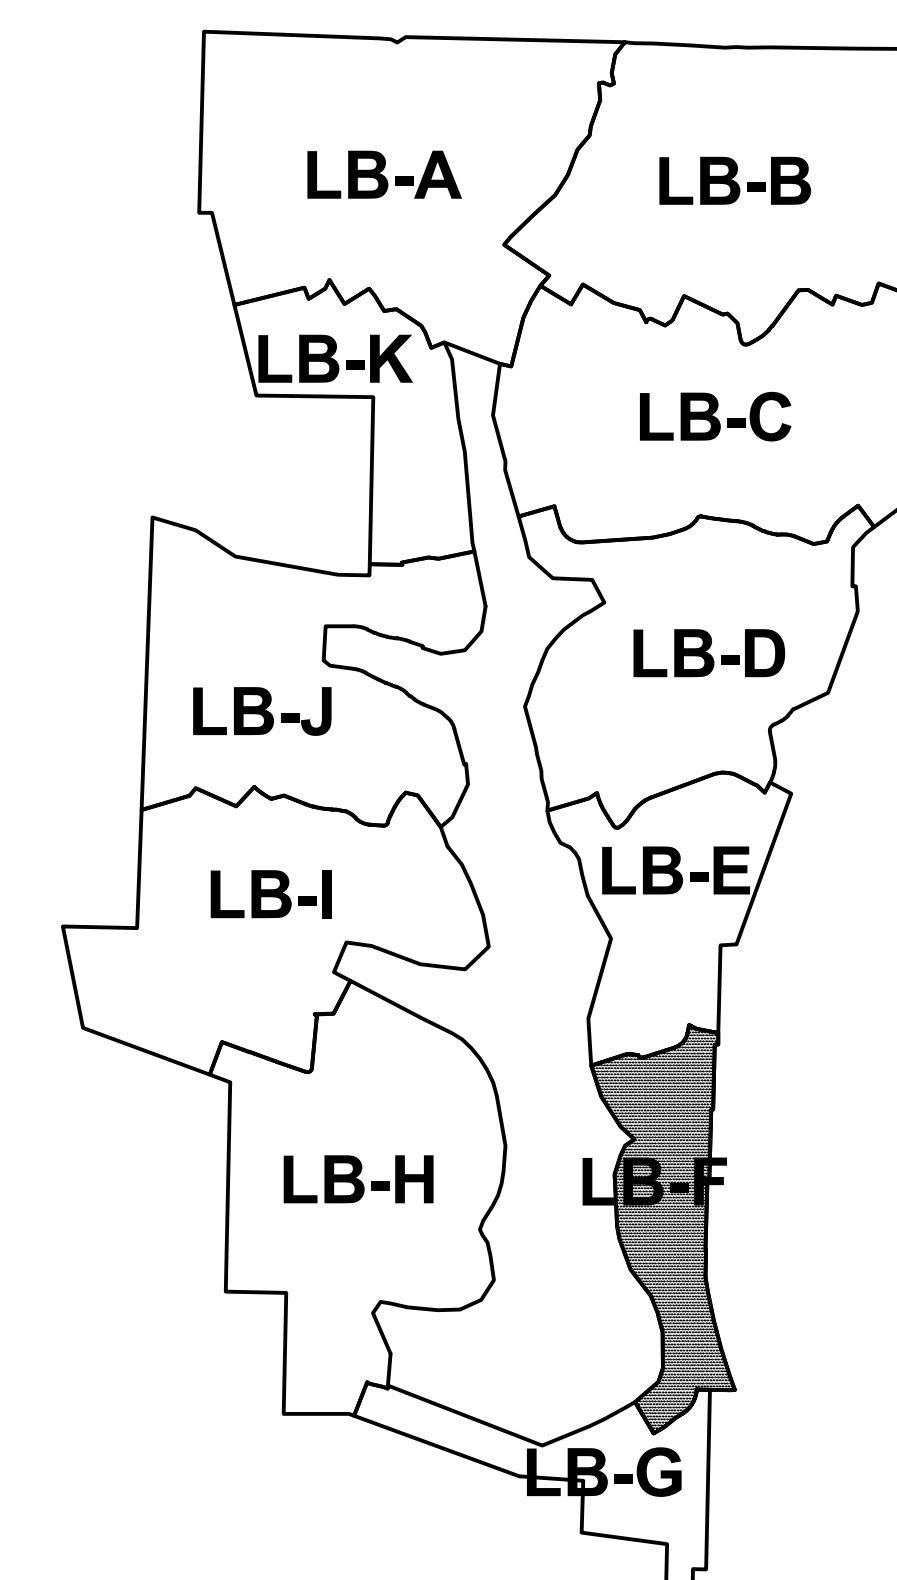

Last Revision: 9/24/2012

LAKE BUCKHORN SUBDIVISION
(PLAT SHEETS 1 and 2)

MECHANIC TWP.
HOLMES COUNTY, OHIO

LB-F