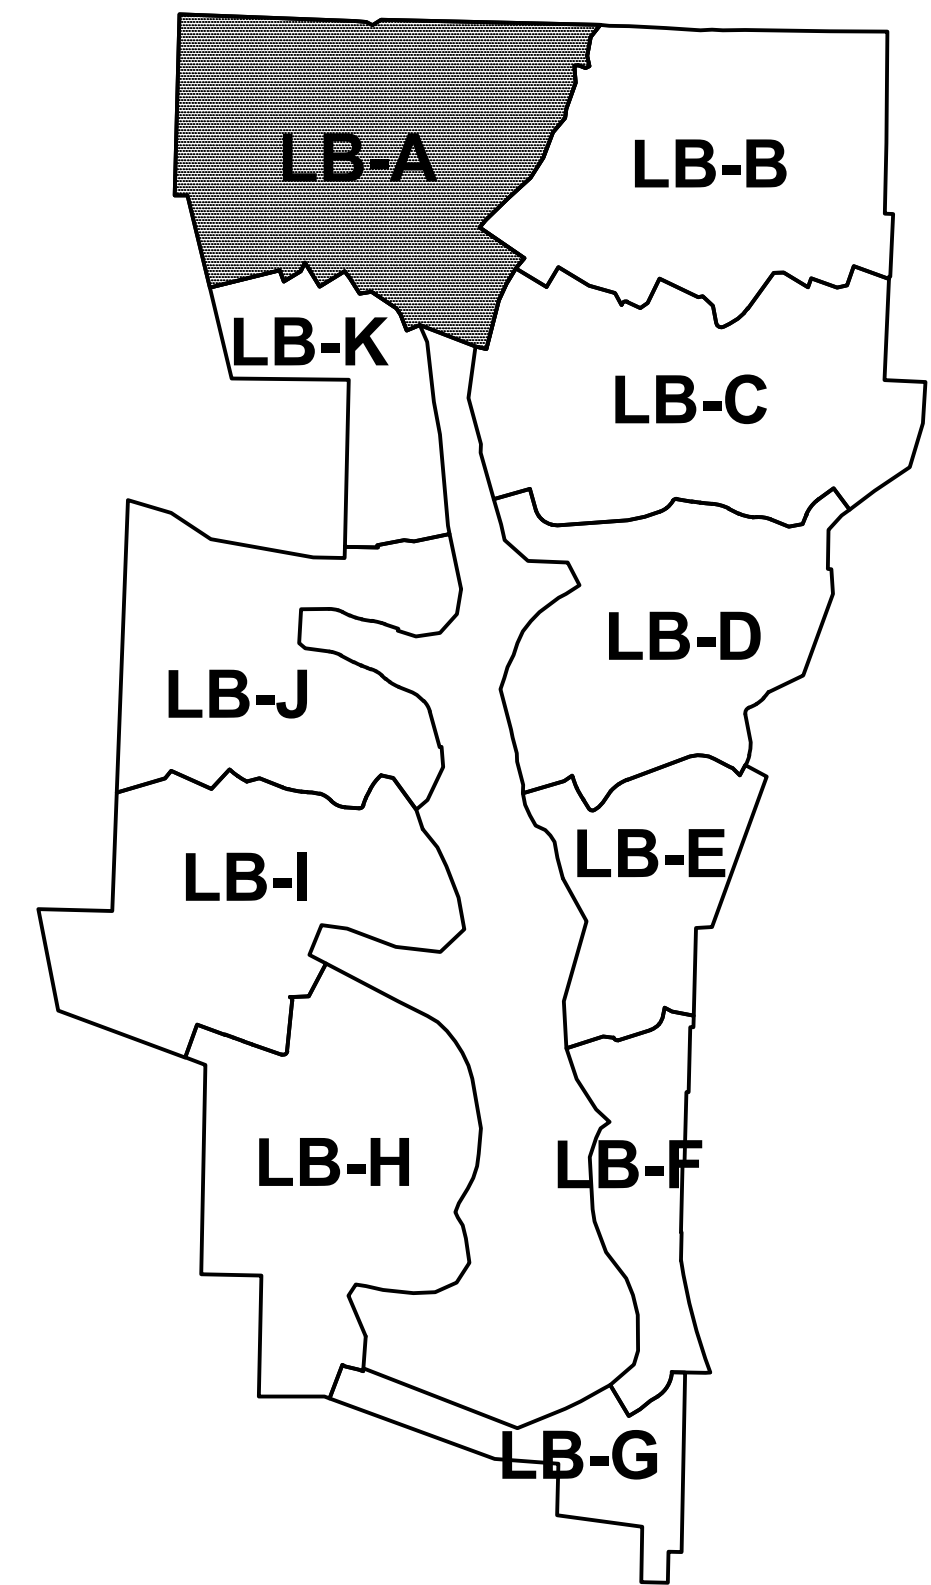

Last Revision: 12/26/2012

LAKE BUCKHORN SUBDIVISION
(PLAT SHEETS 9 and 12)

MECHANIC TWP. HOLMES COUNTY, OHIO

LB-A