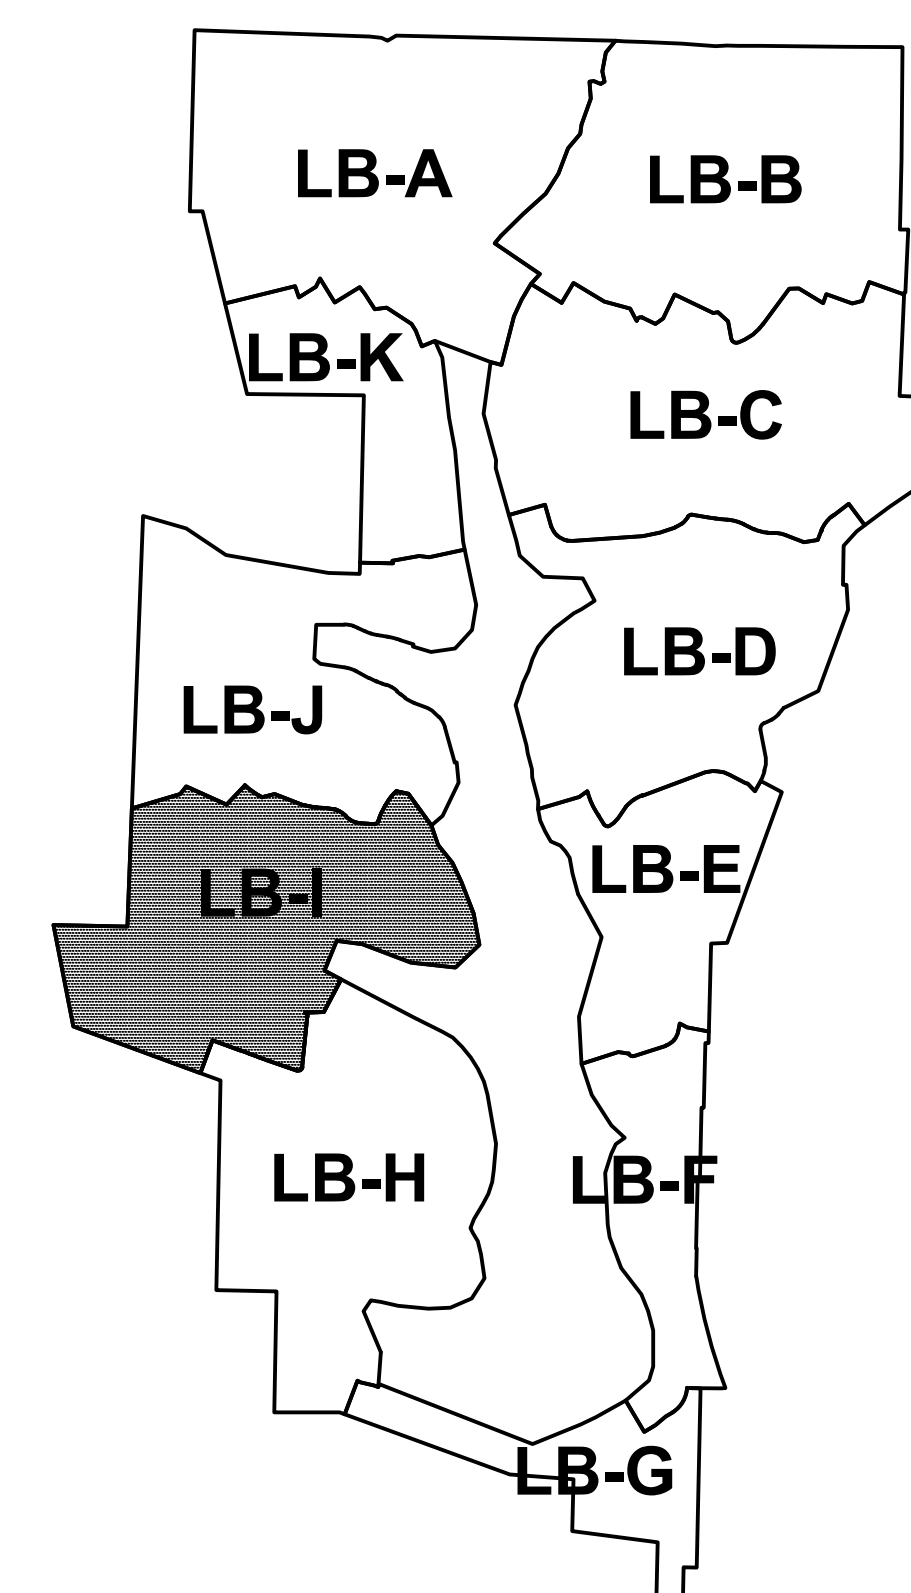

Last Revision: 7/29/2011

LAKE BUCKHORN SUBDIVISION
(PLAT SHEET 16)

MECHANIC TWP.
HOLMES COUNTY, OHIO

LB-I