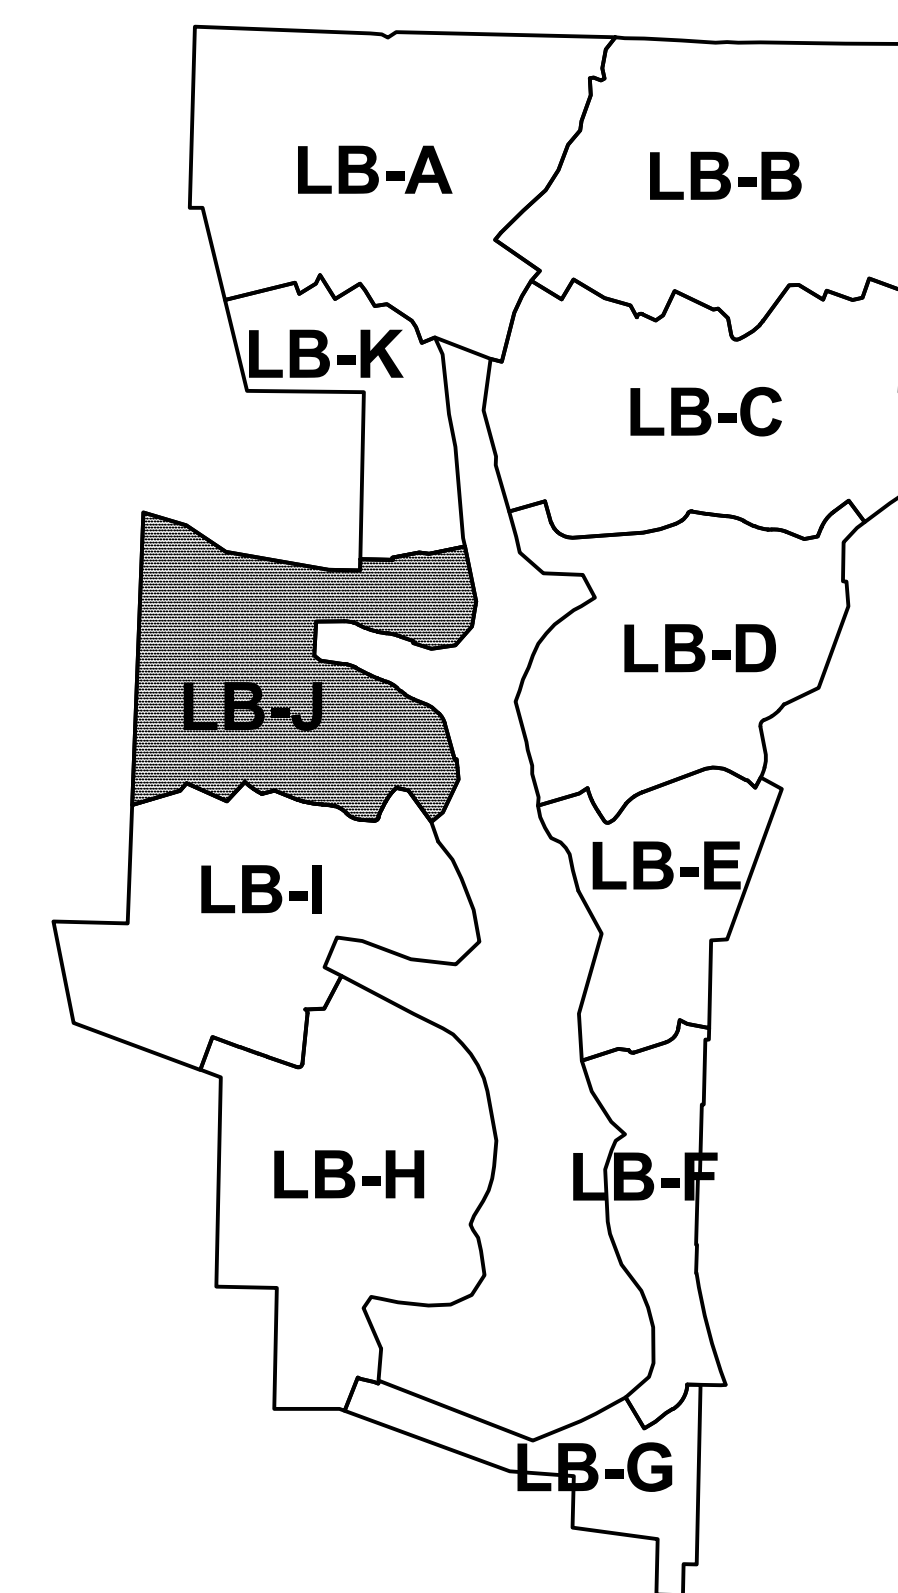

Last Revision: 12/7/2010

LAKE BUCKHORN SUBDIVISION
(PLAT SHEET 10)

MECHANIC TWP. HOLMES COUNTY, OHIO

LB-J