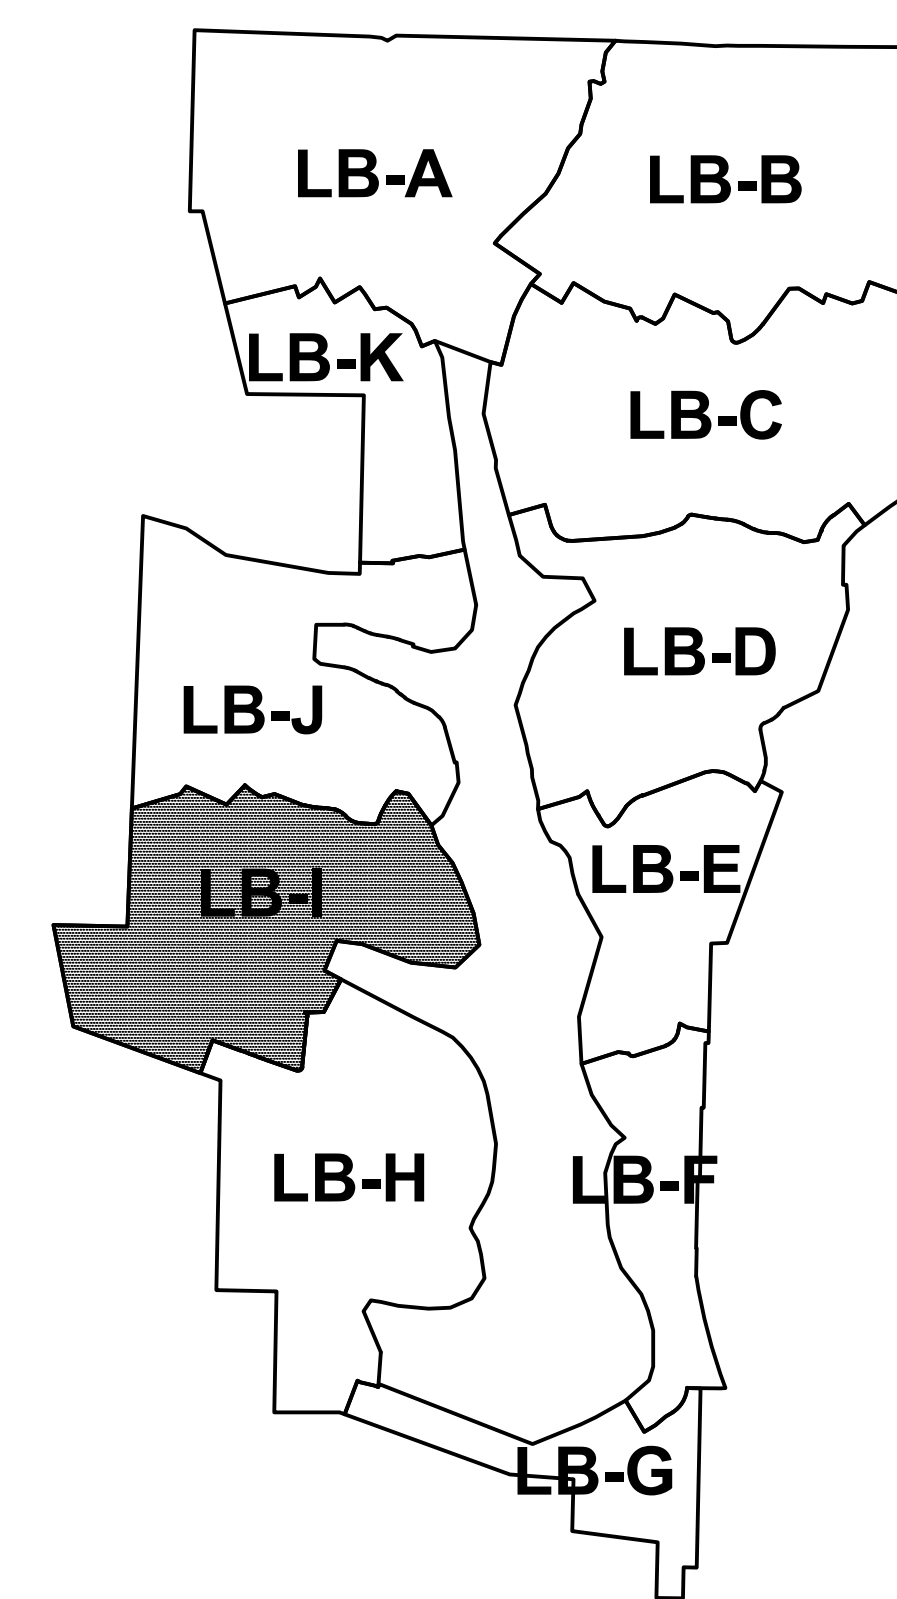

Last Revision: 12/22/2010

LAKE BUCKHORN SUBDIVISION
(PLAT SHEET 16)

MECHANIC TWP.
HOLMES COUNTY, OHIO

LB-I