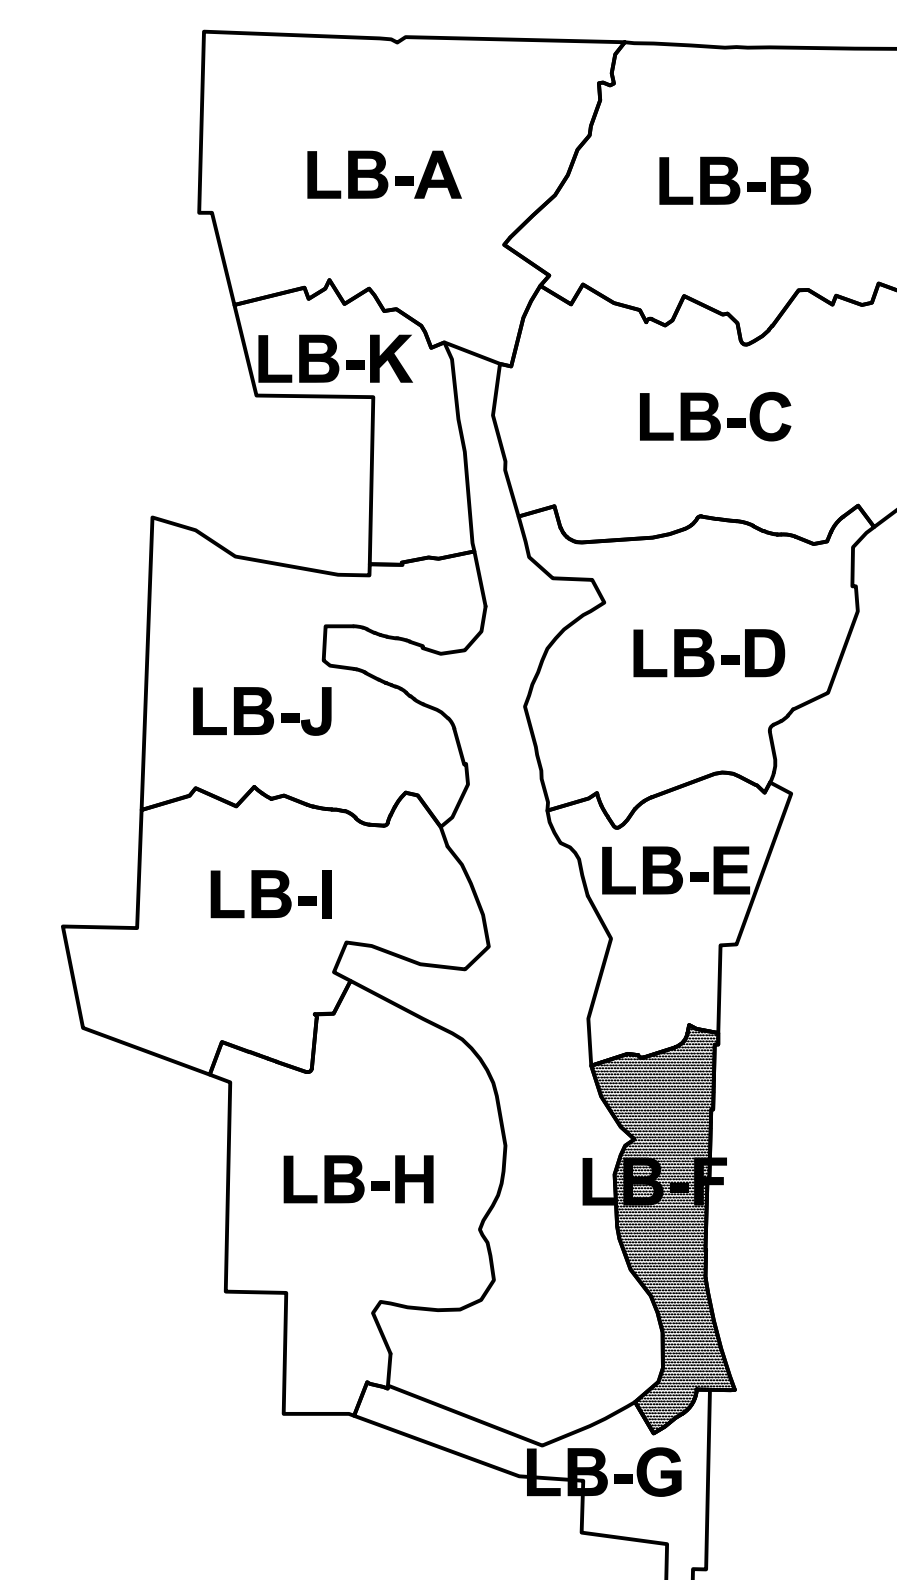

Last Revision: 12/29/2010

LAKE BUCKHORN SUBDIVISION
(PLAT SHEETS 1 and 2)

MECHANIC TWP.
HOLMES COUNTY, OHIO

LB-F