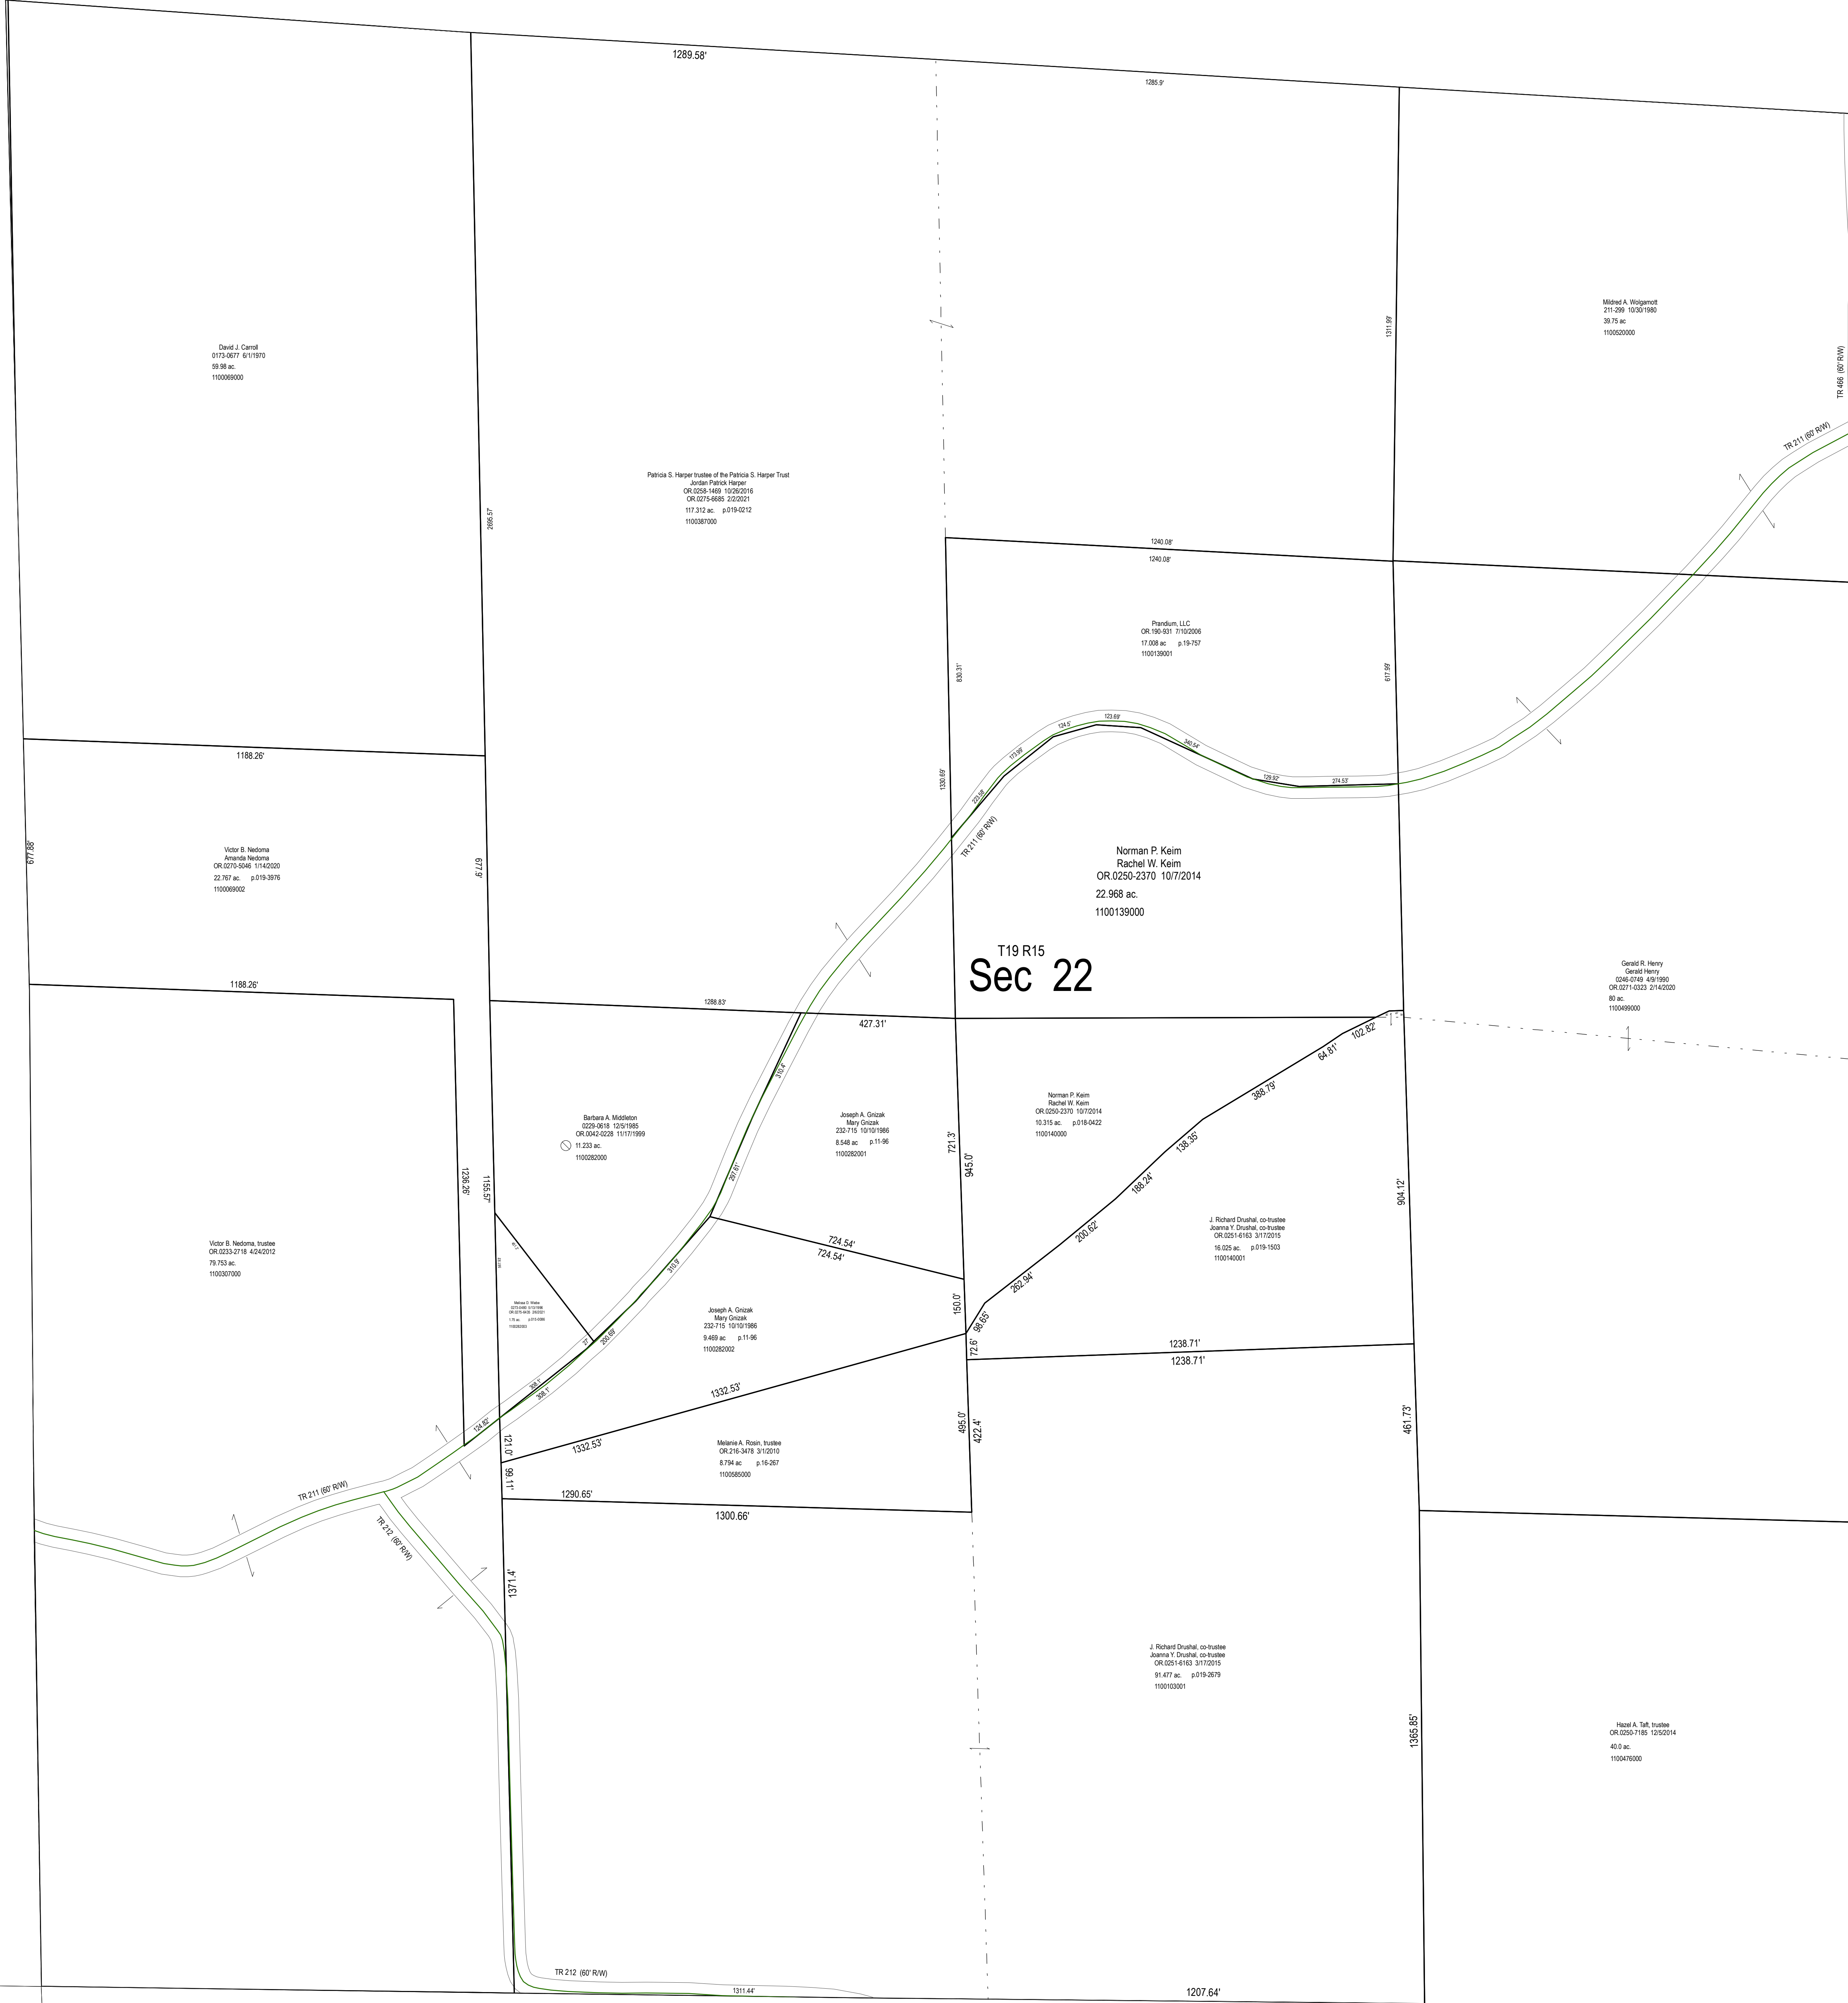

W-11

W-16

W-21

KX-30

KX-34

KX-29

KX-31

KX-12

T19 R15
Sec 22

S.F.T.
new survey required
for next transfer

Last Revision: 1/5/2022

Sec. 22, T-19, R-15
Knox Twp.
Holmes County, Ohio

KX-32