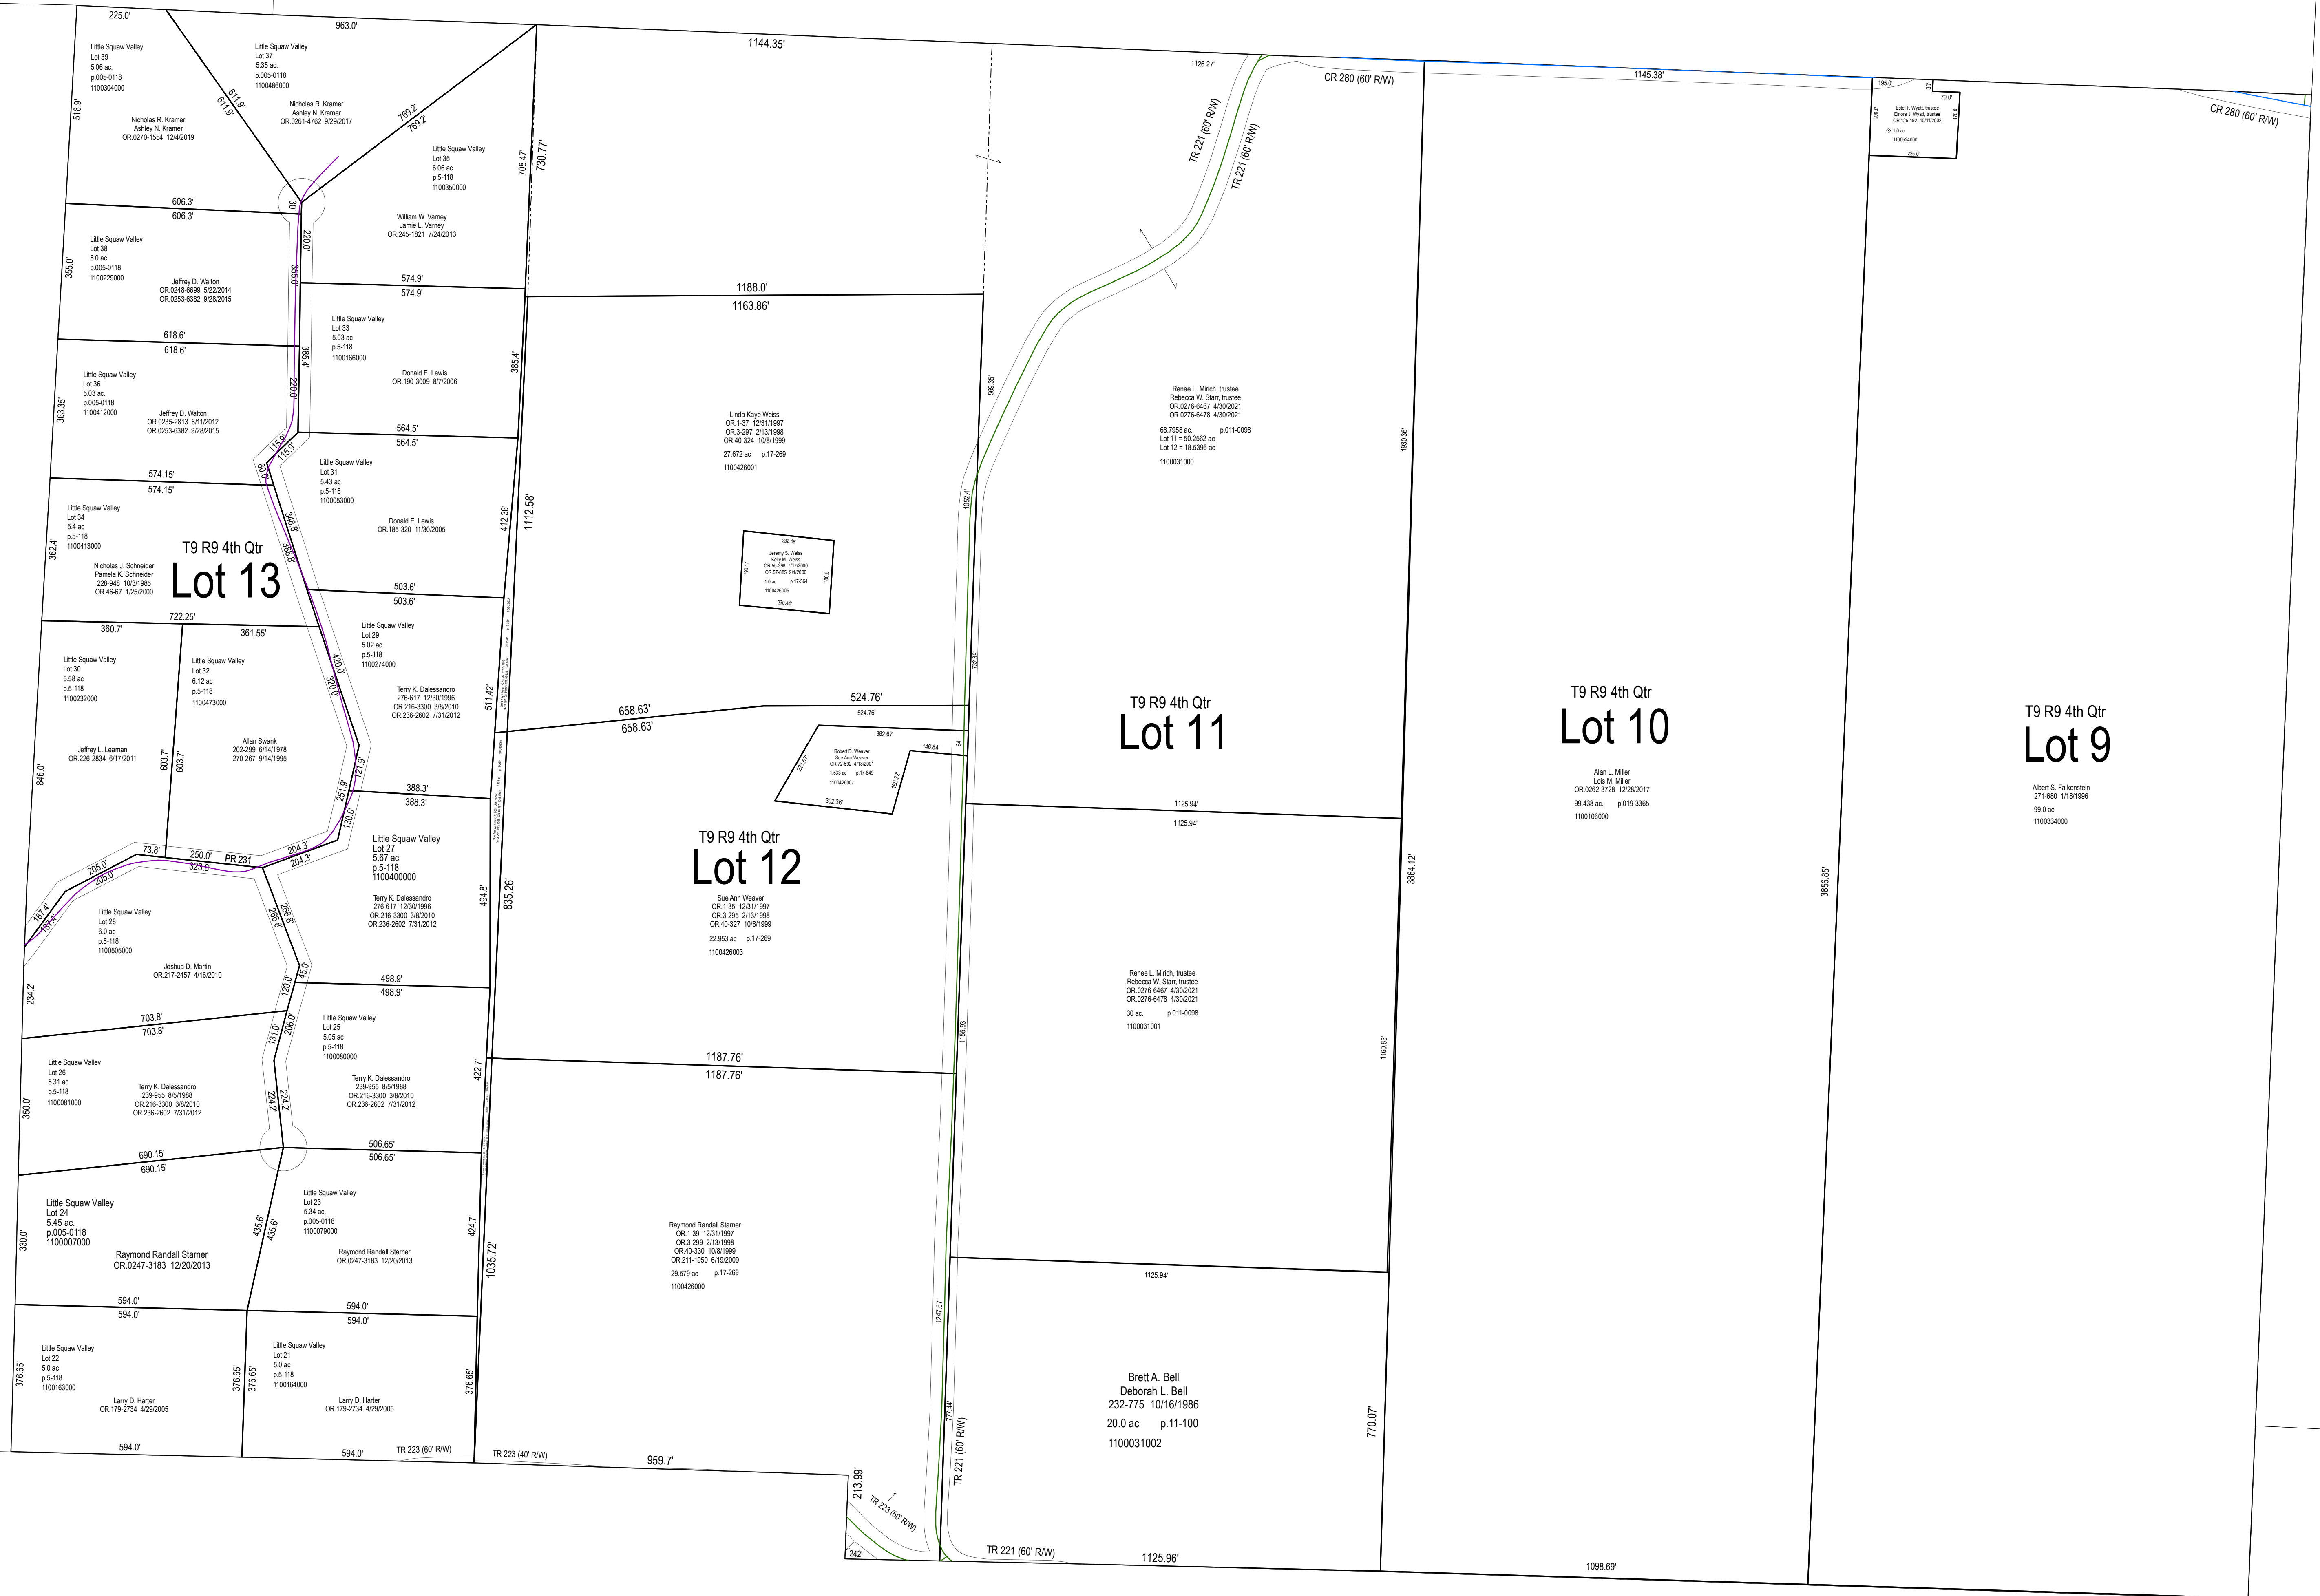

KX-17

KX-23

KX-16

M-03

KX-15

M-02

KX-21

S.F.T.
new survey required
for next transfer

Last Revision: 1/5/2022

Lots 9, 10, 11, 12 & 13
4th Qtr., T-9, R-9
Knox Twp.
Holmes County, Ohio

KX-22